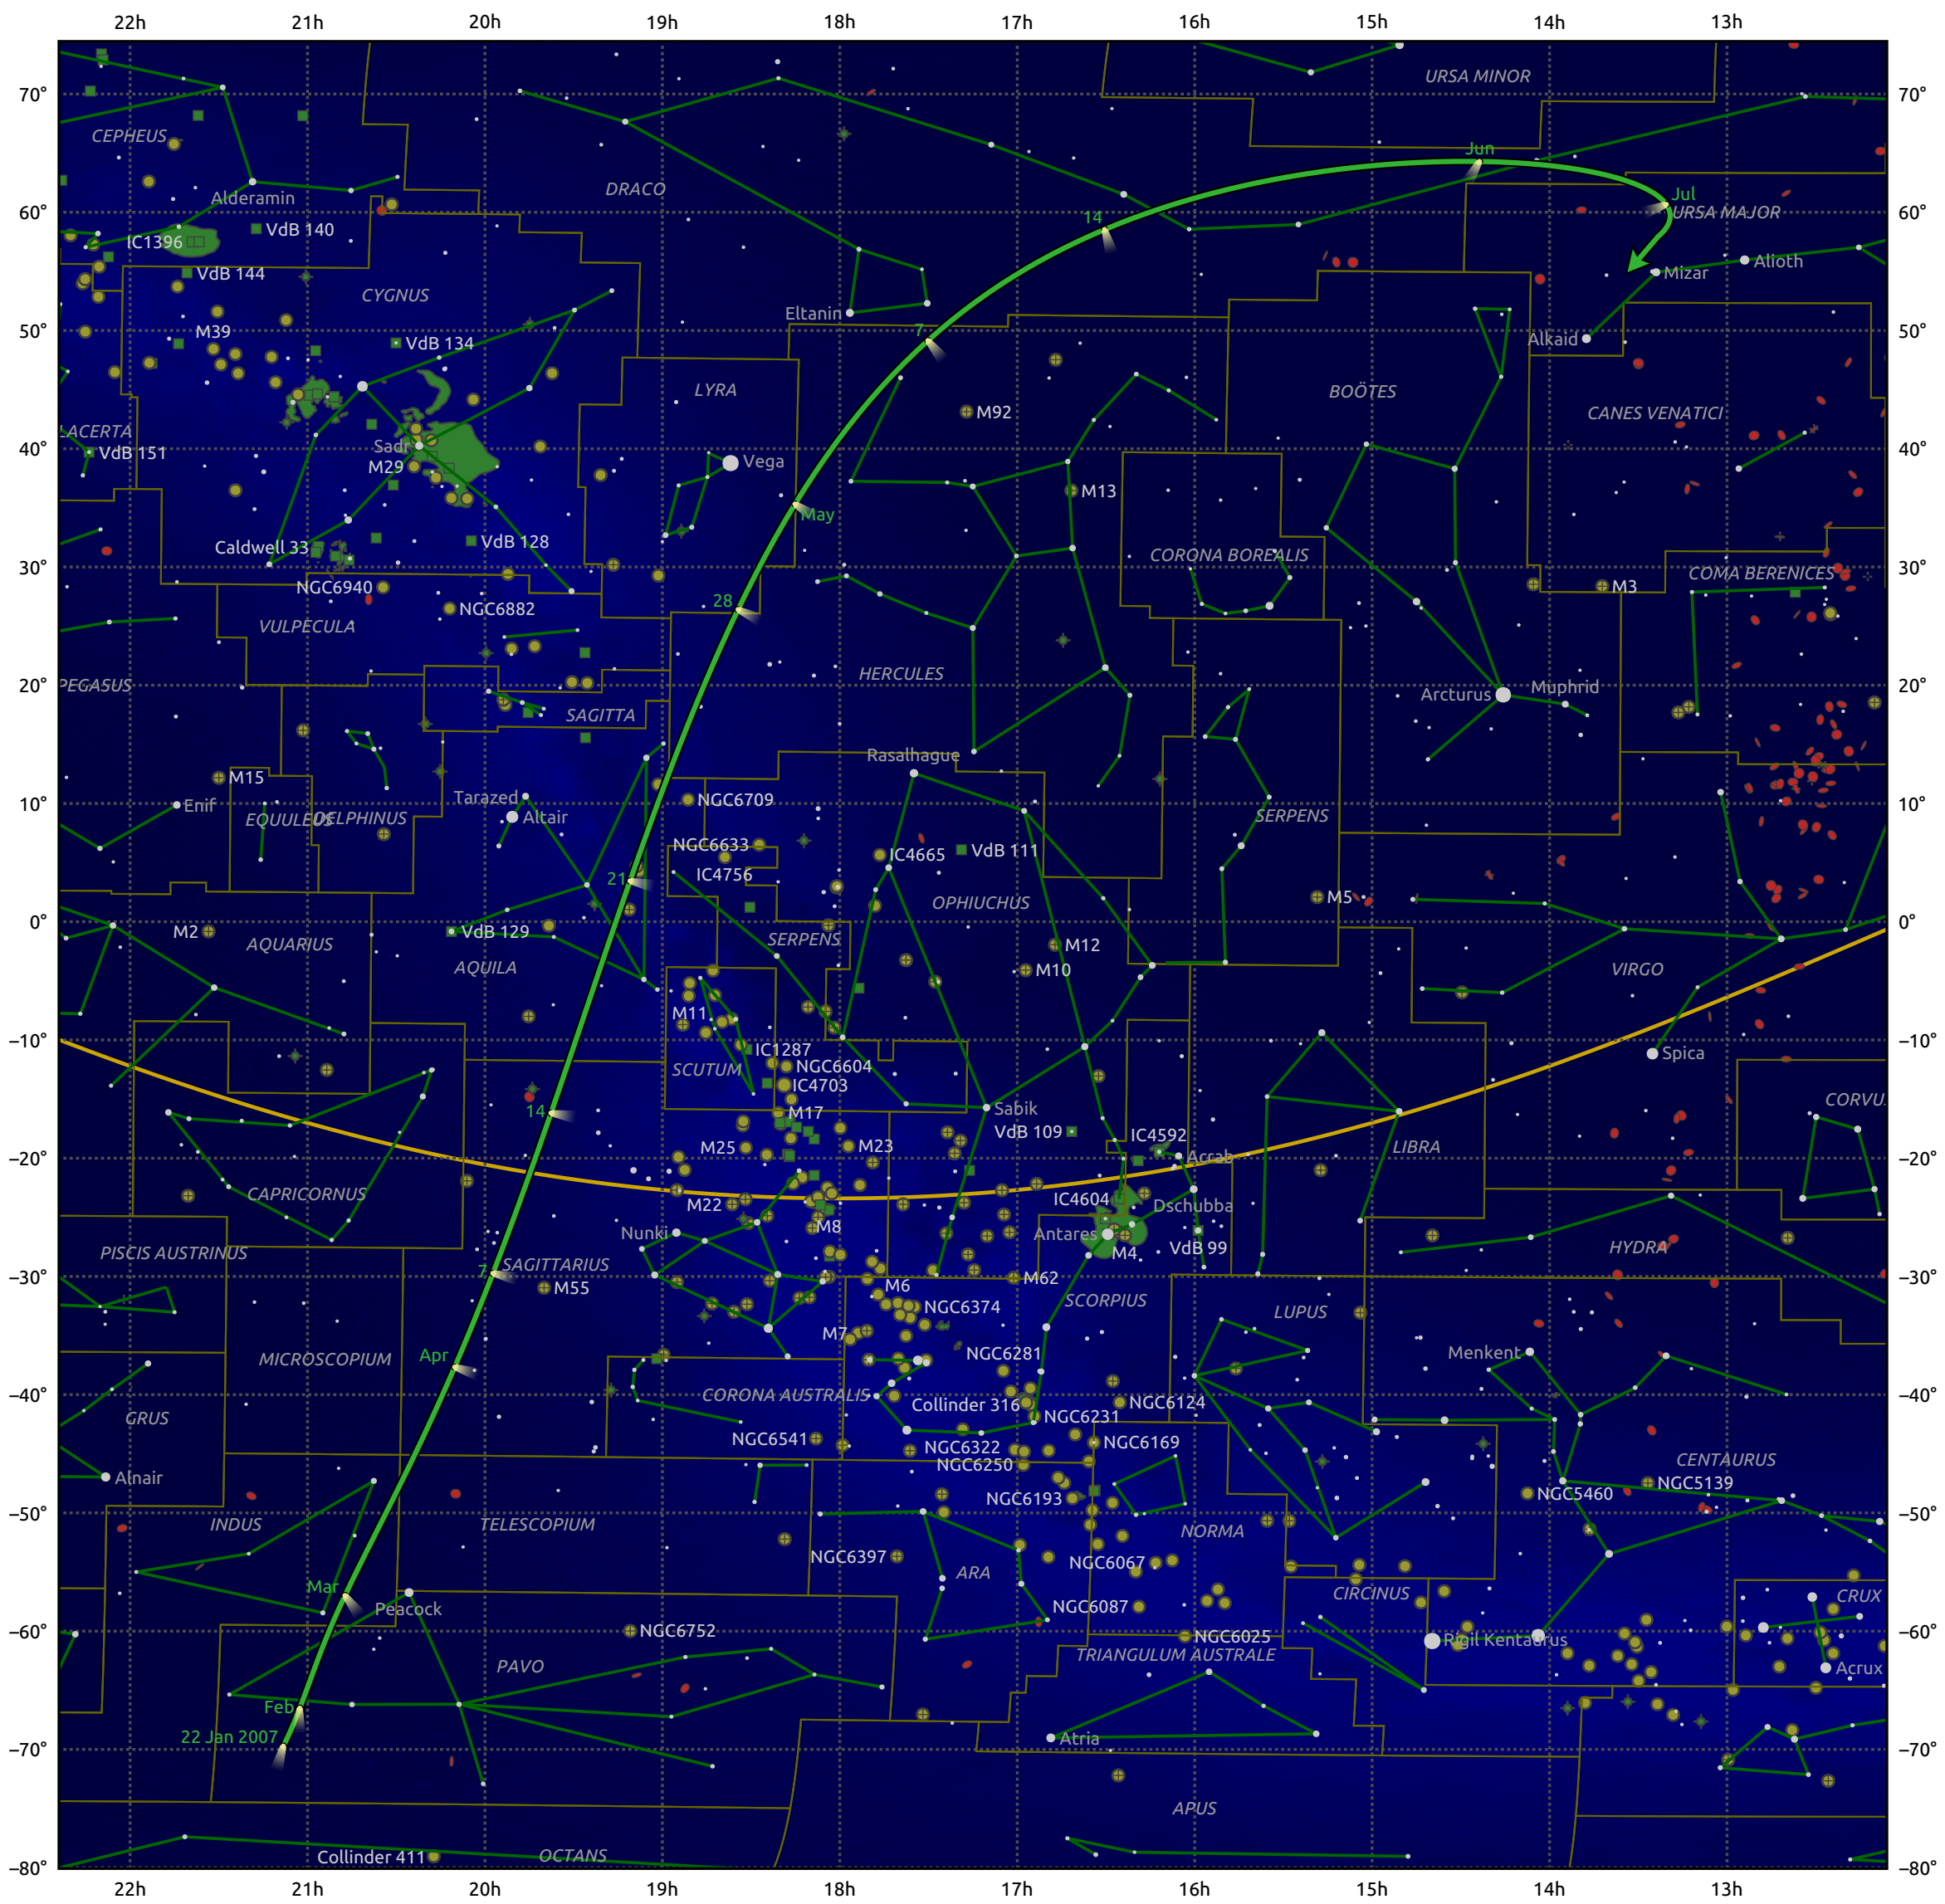

The path of C/2007 E2 (Lovejoy) starting on 22 Jan 2007

© Dominic Ford 2011–2025. Date markers placed at midnight UTC. Downloaded from <https://in-the-sky.org>

Magnitude scale: \bullet -5.0 \bullet -4.0 \bullet -3.0 \bullet -2.0 \bullet -1.0 \bullet 0.0 \bullet -1.0

— Ecliptic Plane

● Galaxy
 ■ Bright nebula
 ● Open cluster
 ⊕ Globular cluster
 ◆ Planetary nebula

Date	Mag
2007 Feb 22	10.7
2007 Mar 1	10.4
2007 Mar 18	9.7
2007 Apr 7	8.6
2007 May 1	8.3
2007 May 18	9.7
2007 Jun 1	10.8
2007 Jun 18	11.8
2007 Jul 1	12.4
2007 Jul 10	12.8