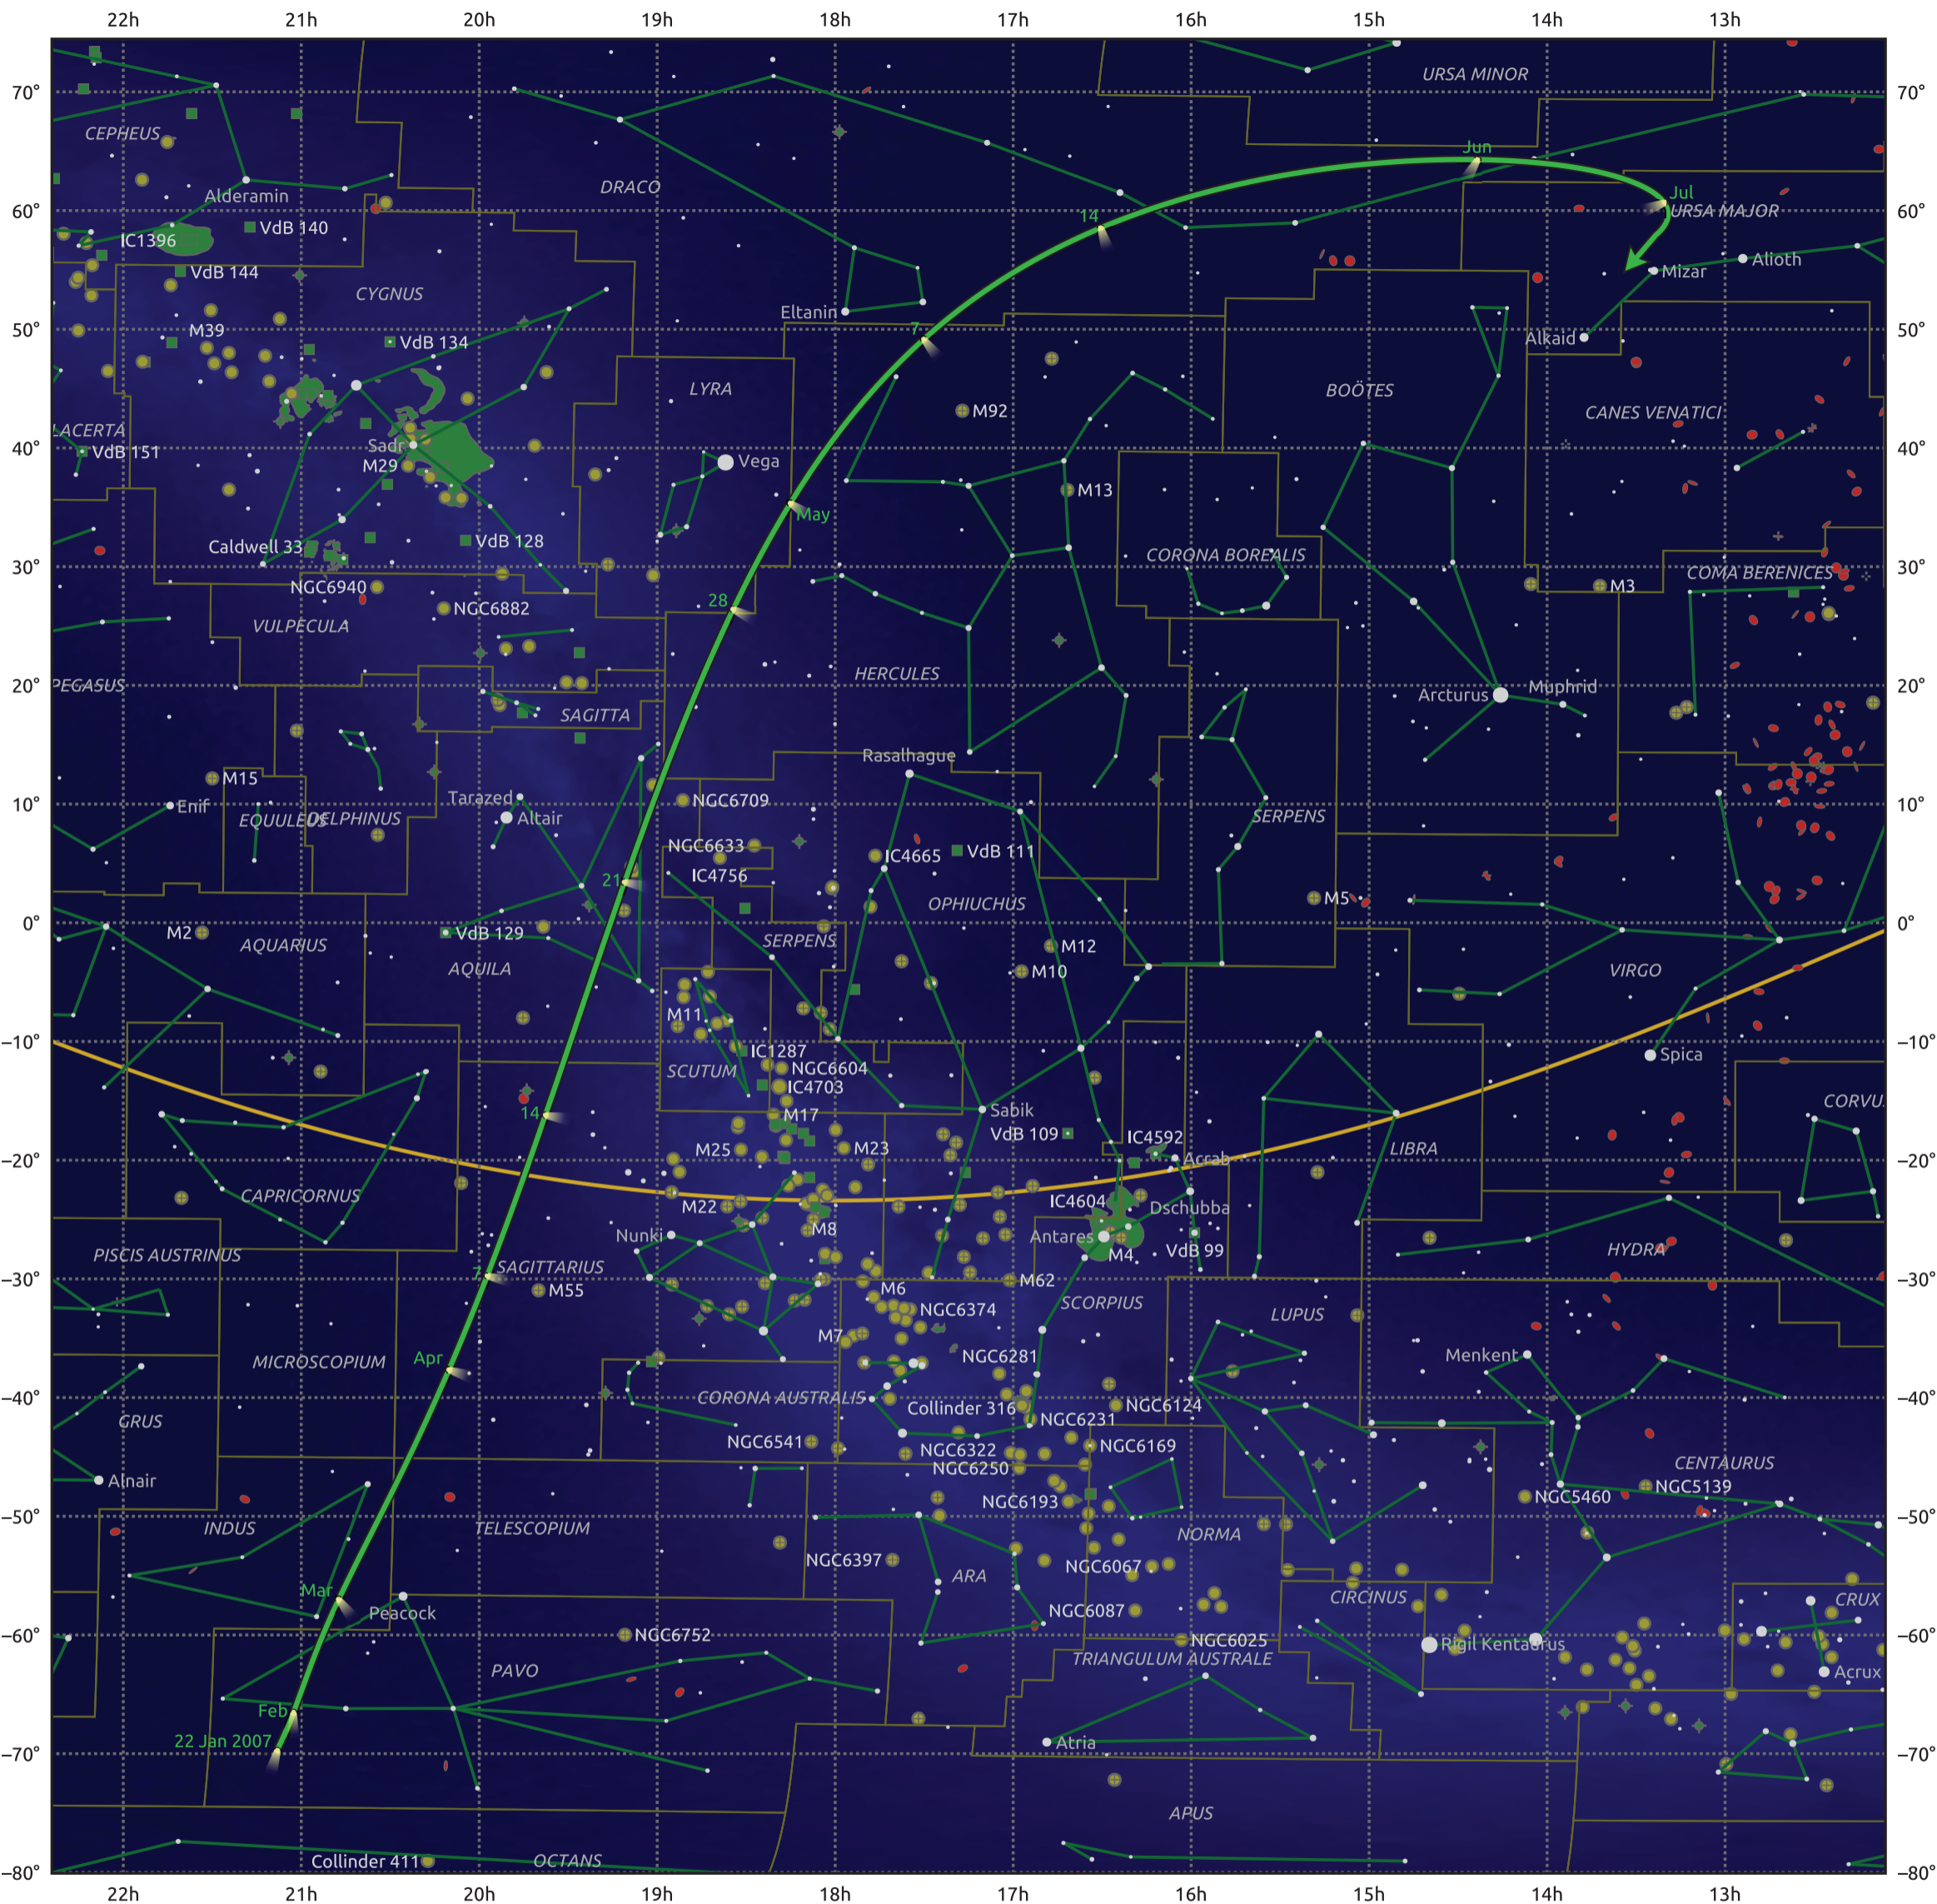

The path of C/2007 E2 (Lovejoy) starting on 22 Jan 2007

© Dominic Ford 2011–2025. Date markers placed at midnight UTC. Downloaded from <https://in-the-sky.org>

Magnitude scale: -5.0 -4.0 -3.0 -2.0 -1.0 -0.0 -1.0

Ecliptic Plane

Galaxy Bright nebula Open cluster Globular cluster Planetary nebula

Date	Mag
2007 Feb 22	10.7
2007 Mar 1	10.4
2007 Mar 18	9.7
2007 Apr 7	8.6
2007 May 1	8.3
2007 May 18	9.7
2007 Jun 1	10.8
2007 Jun 18	11.8
2007 Jul 1	12.4
2007 Jul 10	12.8