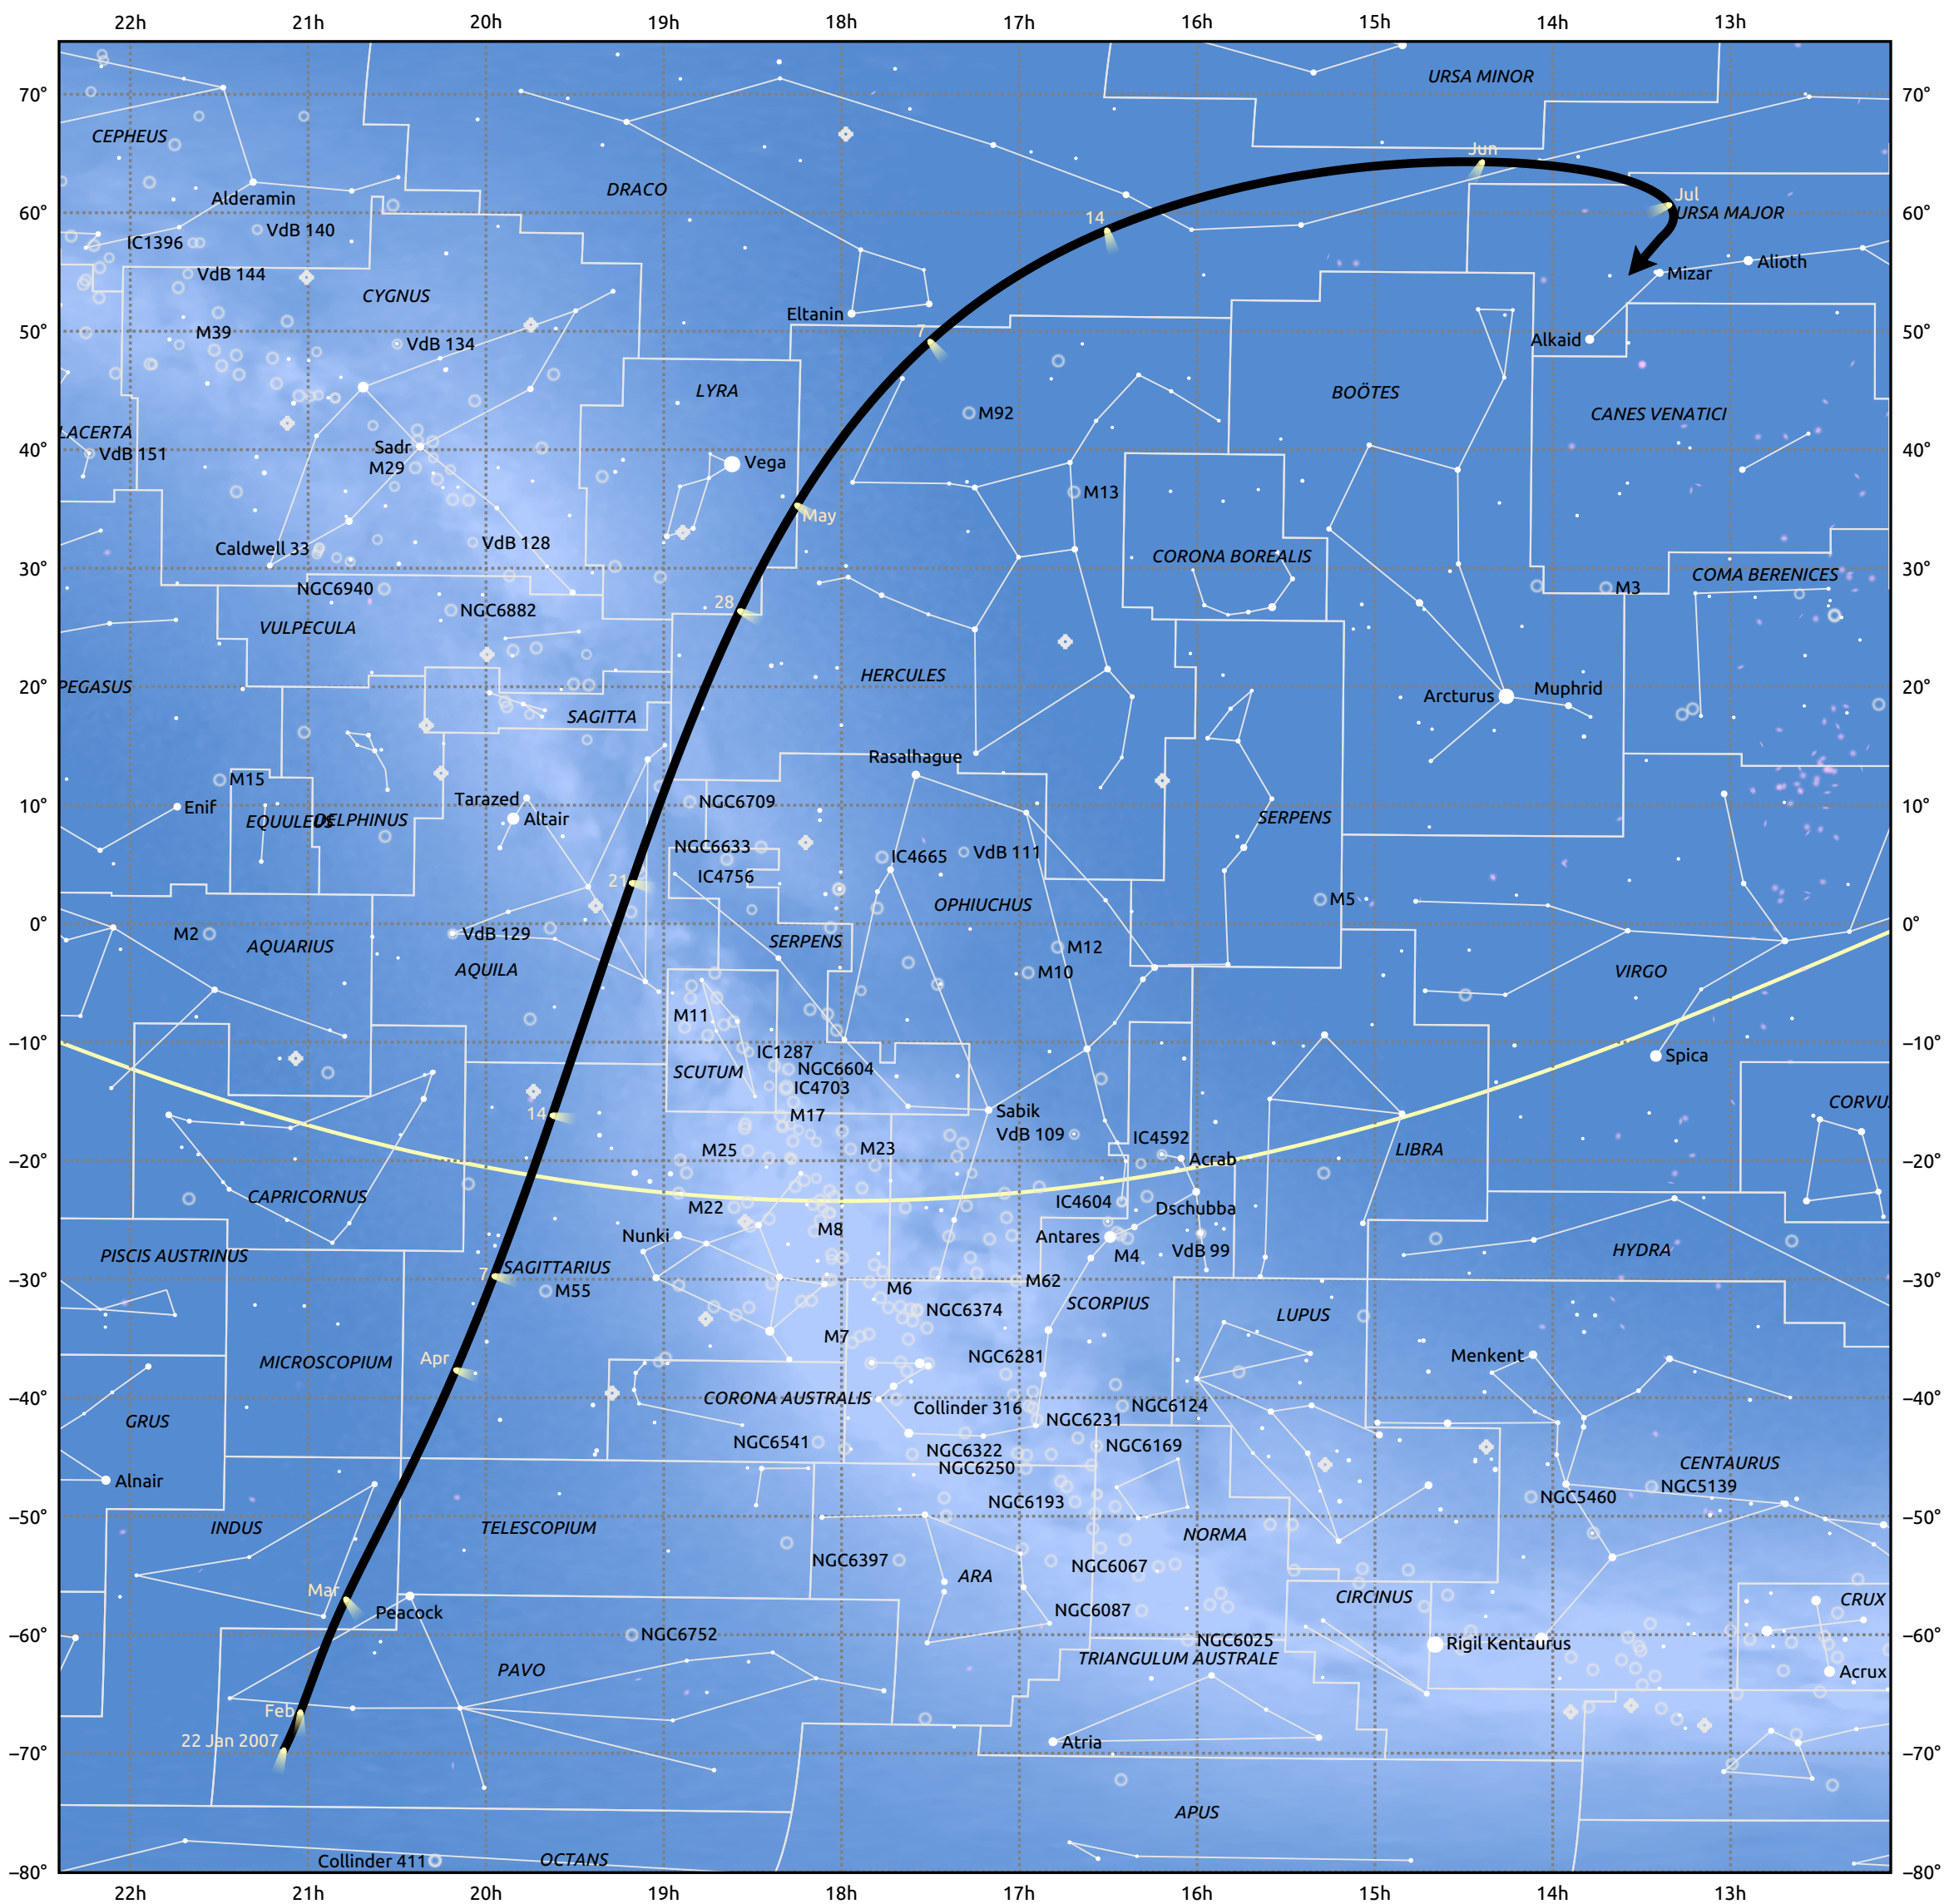

# The path of C/2007 E2 (Lovejoy) starting on 22 Jan 2007

© Dominic Ford 2011–2025. Date markers placed at midnight UTC. Downloaded from <https://in-the-sky.org>

Magnitude scale: • 5.0 • 4.0 • 3.0 • 2.0 • 1.0 • 0.0 • -1.0

— Ecliptic Plane

Galaxy Bright nebula Open cluster Globular cluster Planetary nebula

Date	Mag
2007 Feb 22	10.7
2007 Mar 1	10.4
2007 Mar 18	9.7
2007 Apr 7	8.6
2007 May 1	8.3
2007 May 18	9.7
2007 Jun 1	10.8
2007 Jun 18	11.8
2007 Jul 1	12.4
2007 Jul 10	12.8