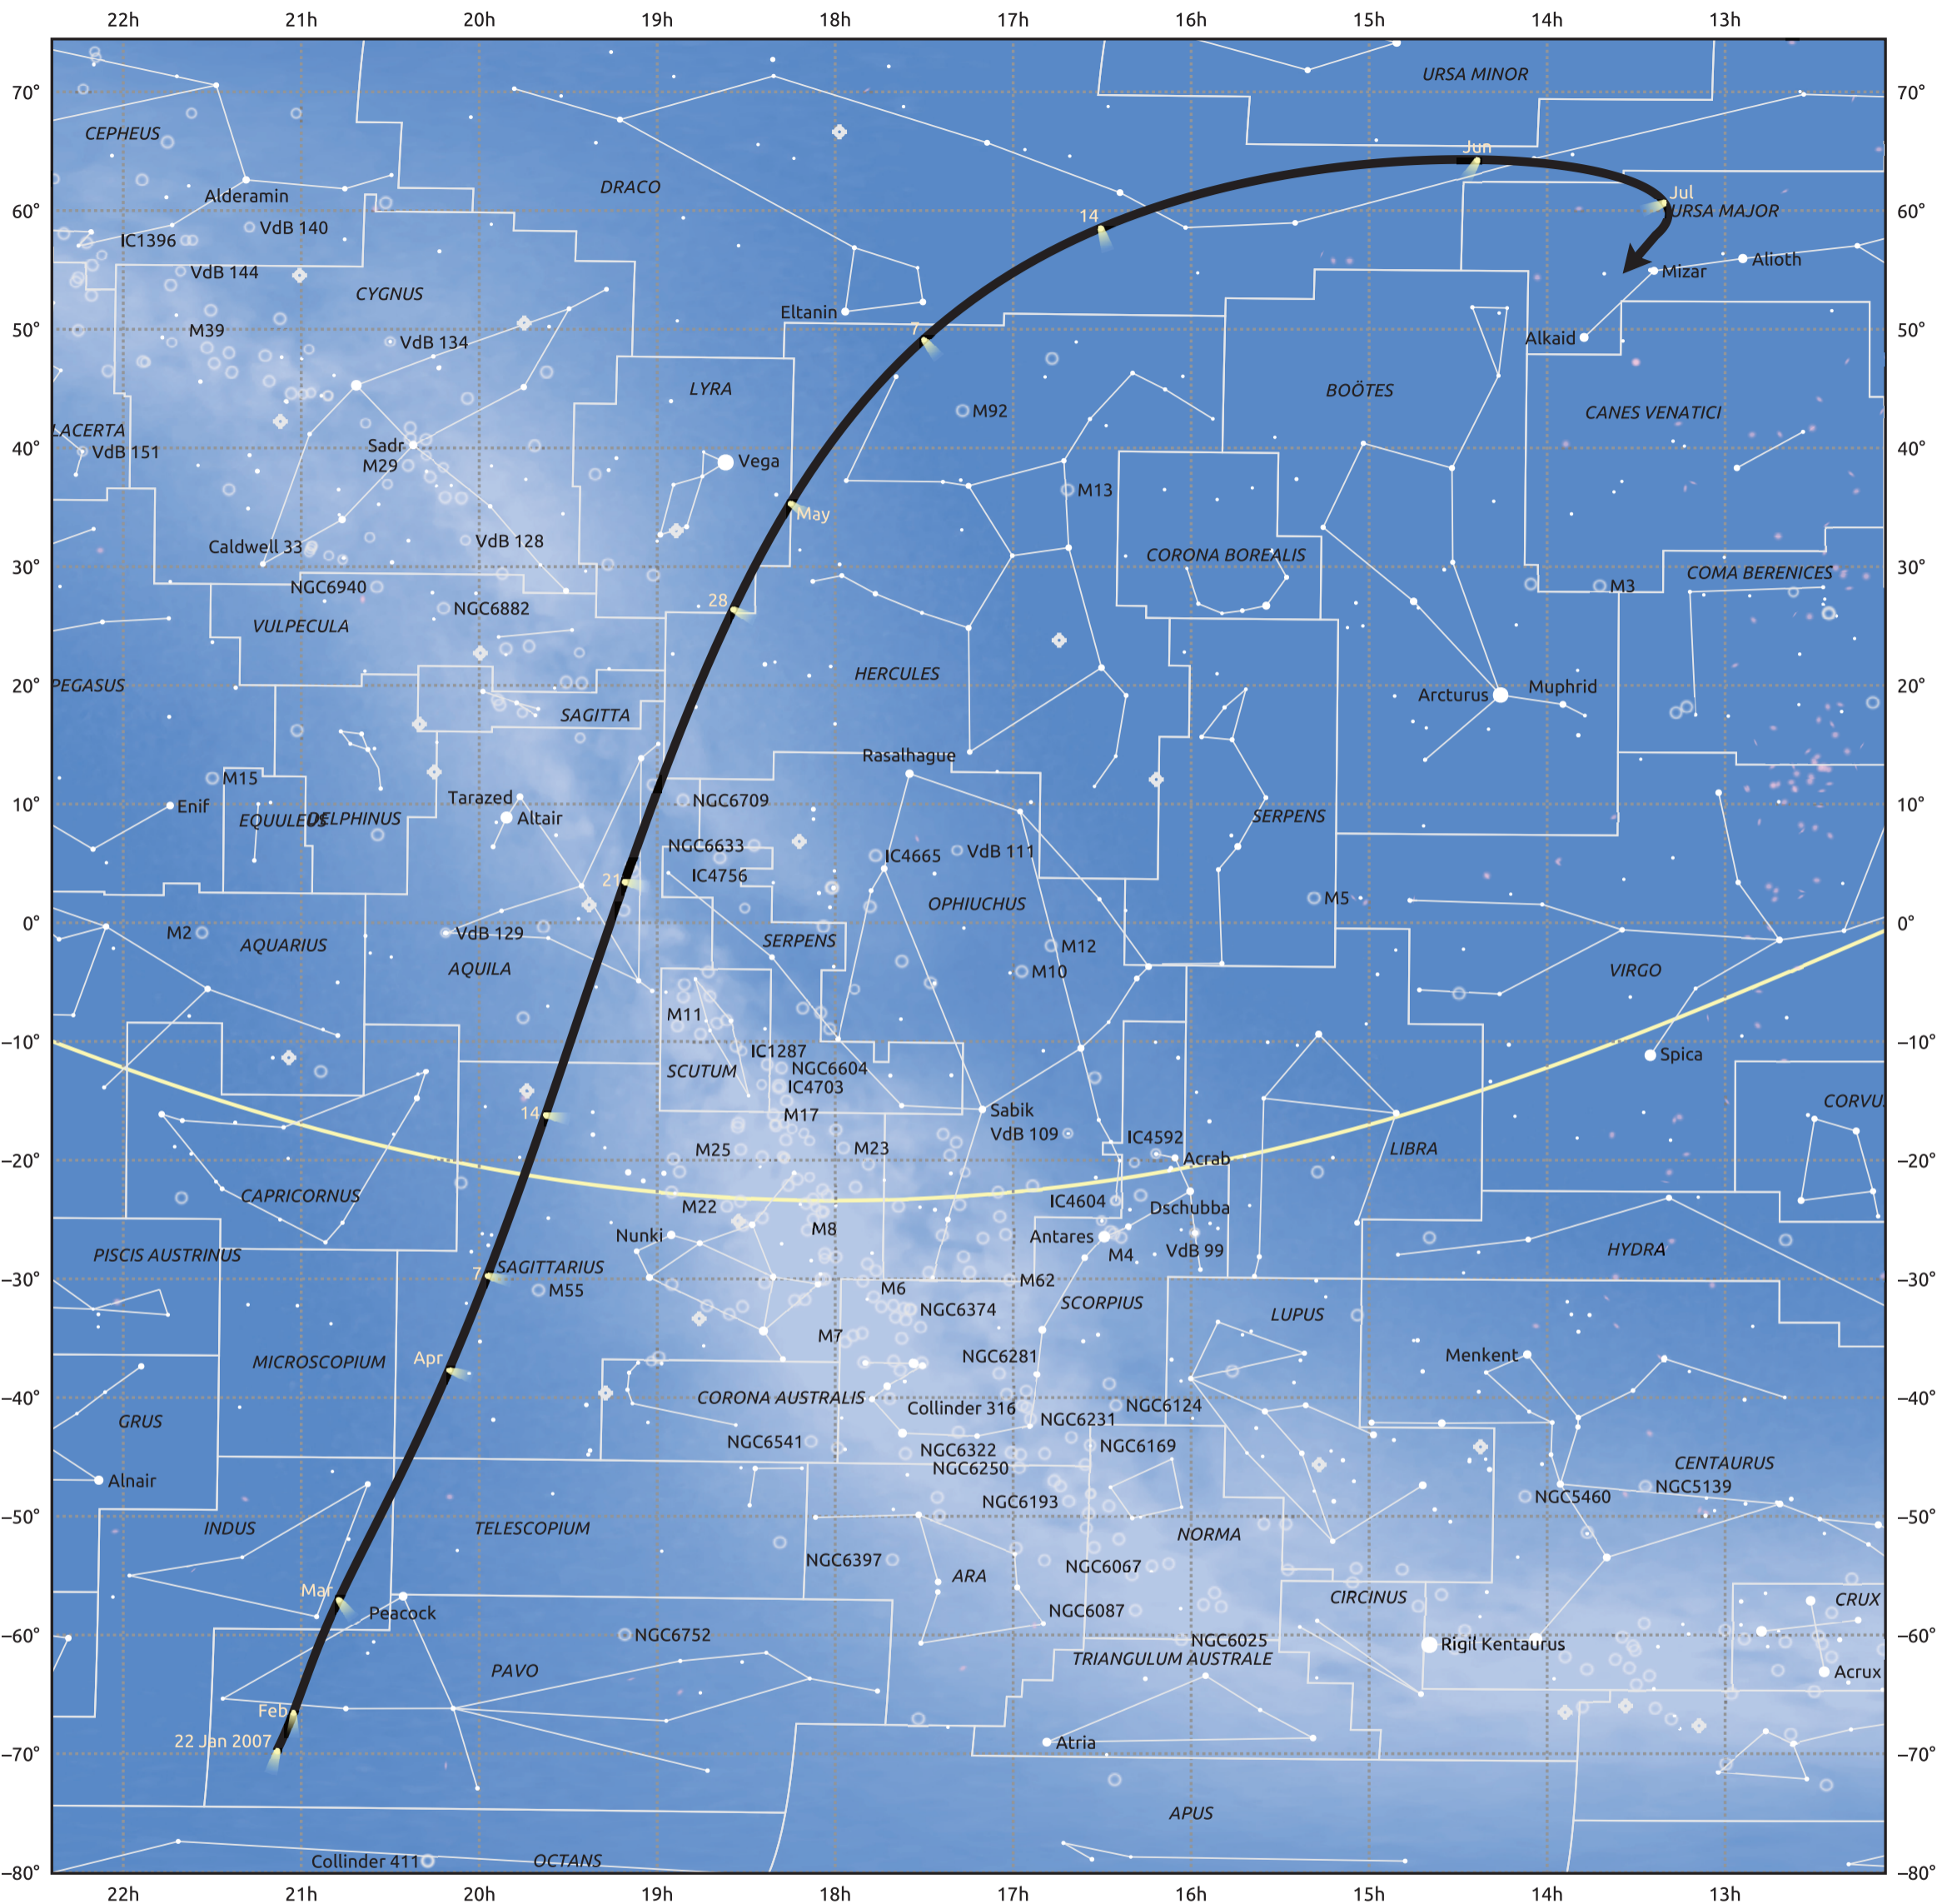

The path of C/2007 E2 (Lovejoy) starting on 22 Jan 2007

© Dominic Ford 2011–2025. Date markers placed at midnight UTC. Downloaded from <https://in-the-sky.org>

Magnitude scale: -5.0 -4.0 -3.0 -2.0 -1.0 -0.0 -1.0

Ecliptic Plane

Galaxy Bright nebula Open cluster Globular cluster Planetary nebula

Date	Mag
2007 Feb 22	10.7
2007 Mar 1	10.4
2007 Mar 18	9.7
2007 Apr 7	8.6
2007 May 1	8.3
2007 May 18	9.7
2007 Jun 1	10.8
2007 Jun 18	11.8
2007 Jul 1	12.4
2007 Jul 10	12.8