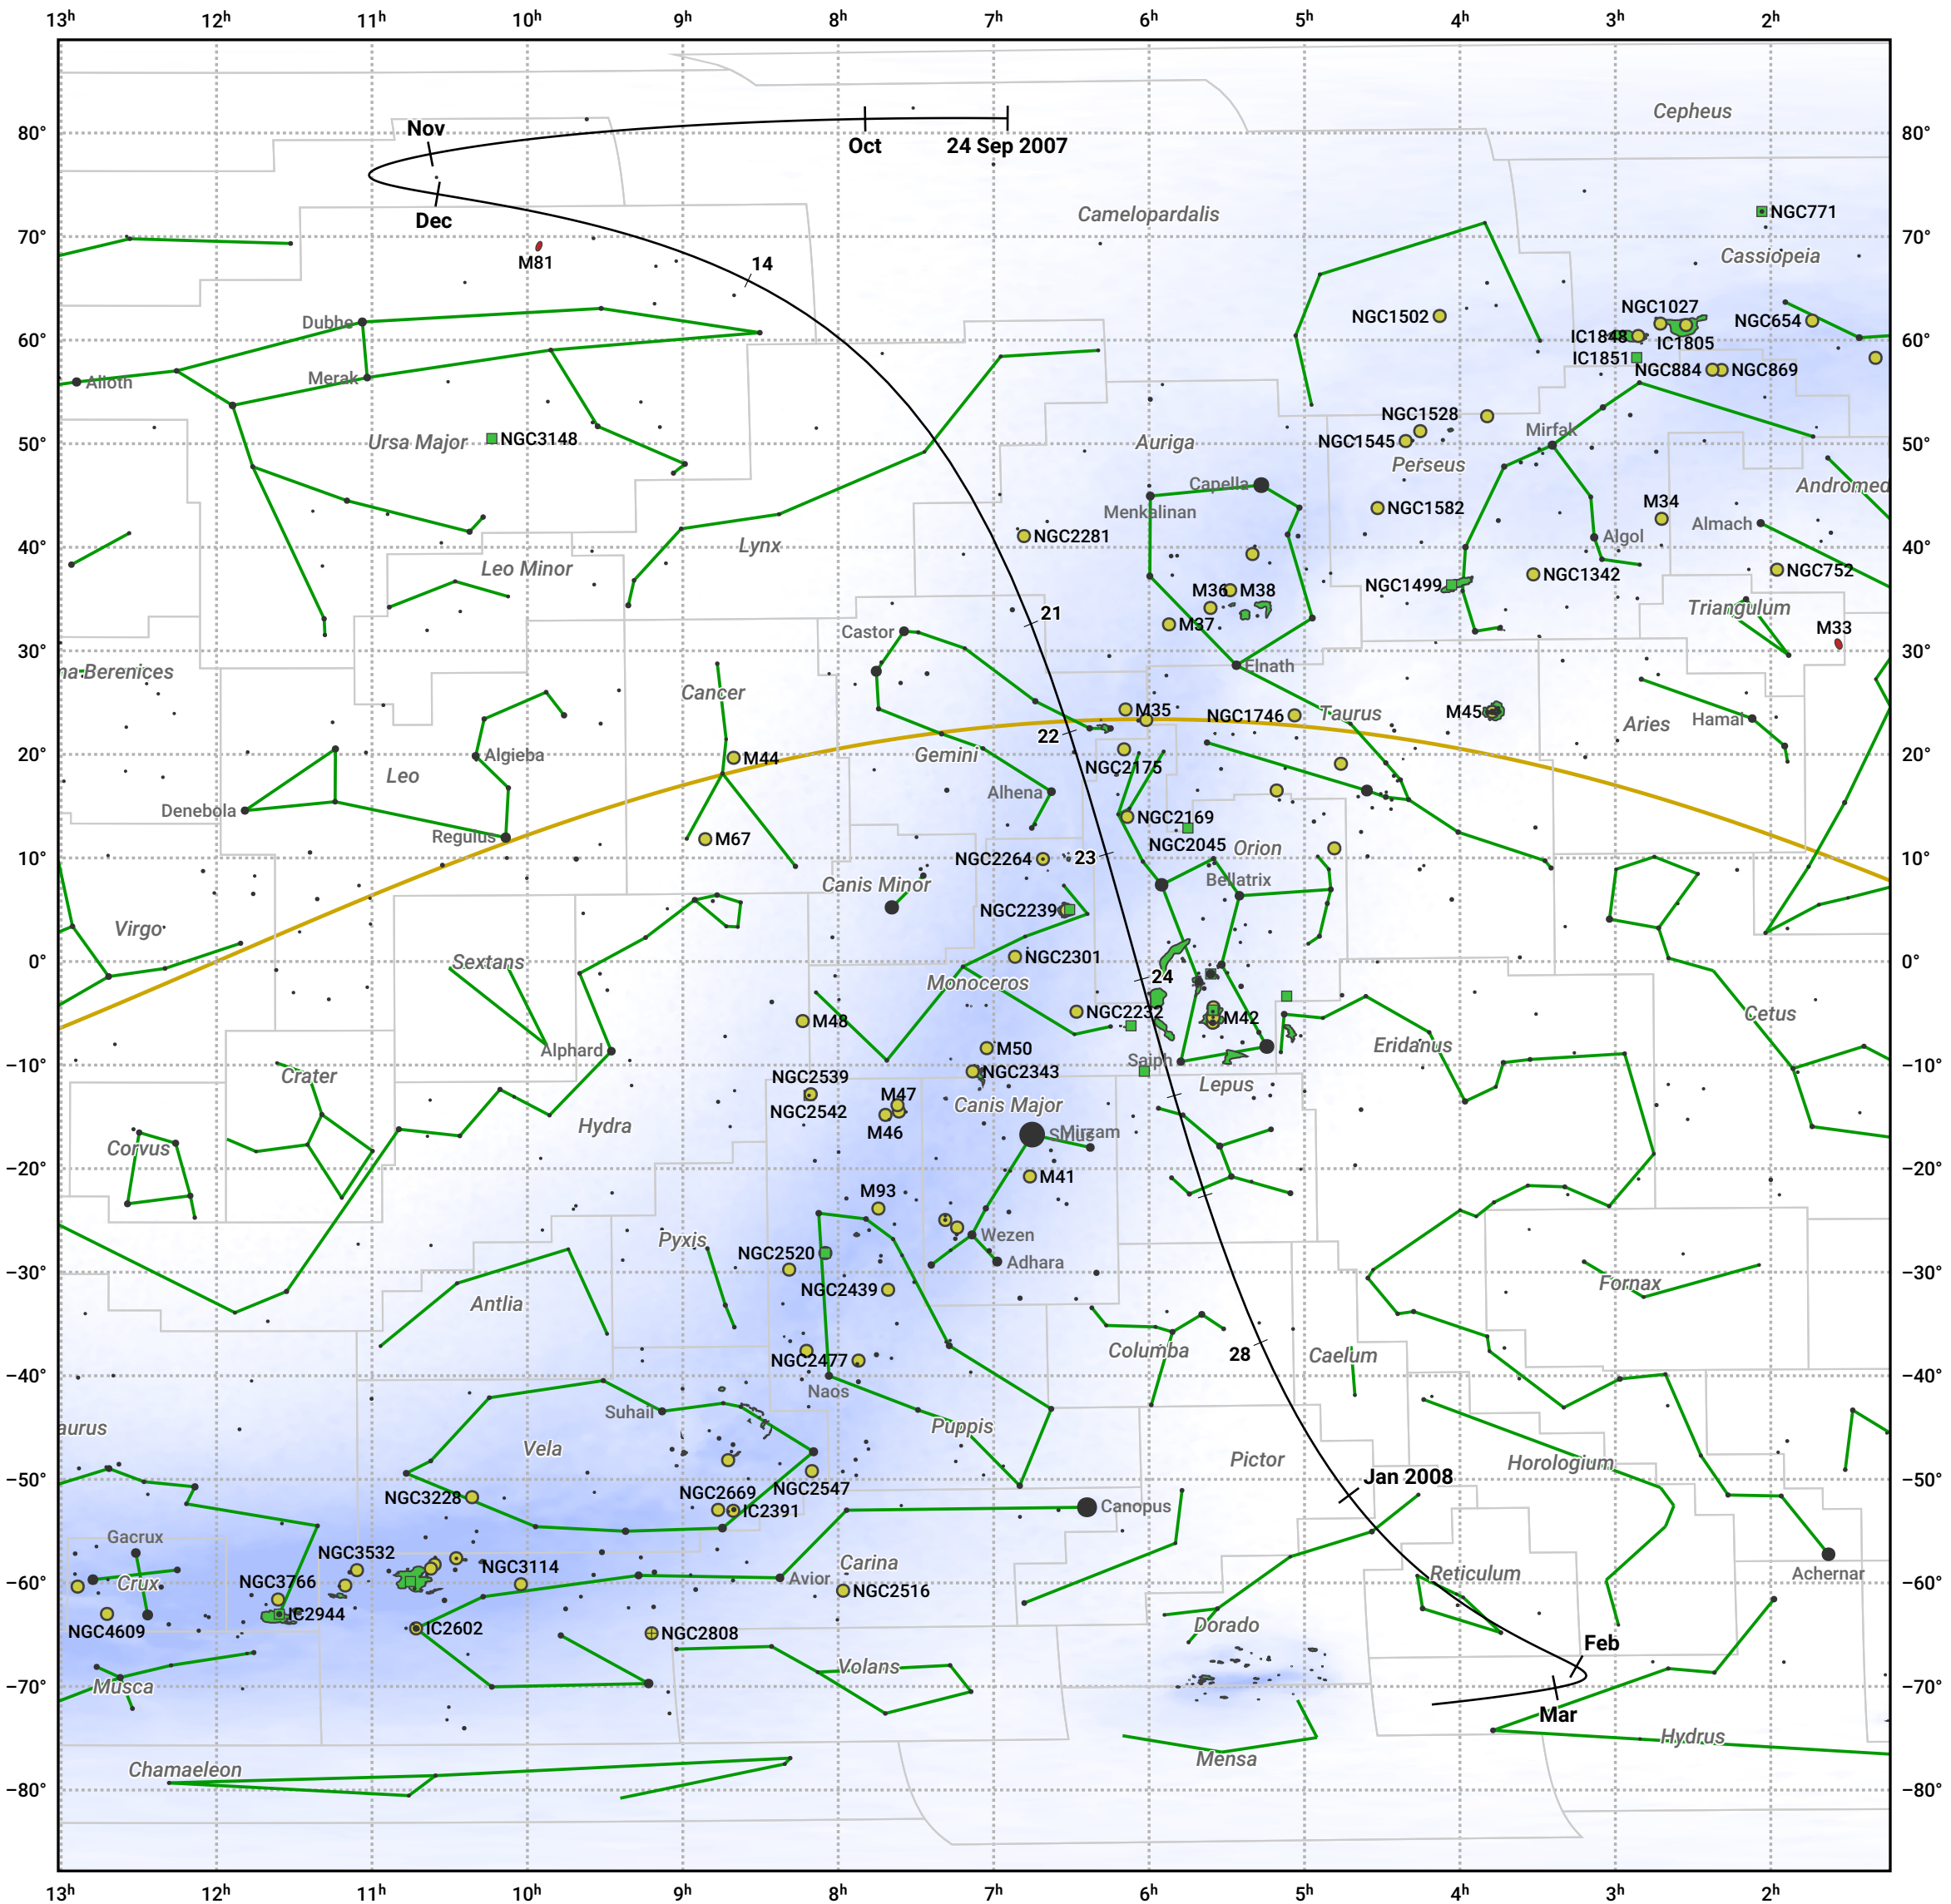

The path of 8P/Tuttle starting on 24 Sep 2007

© Dominic Ford 2011–2024. Date markers placed at midnight UTC. Downloaded from <https://in-the-sky.org>

Magnitude scale: ● -5.0 ● -4.0 ● -3.0 ● -2.0 ● -1.0 ● 0.0 ● -1.0 ● -2.0

— Ecliptic Plane

● Galaxy ■ Bright nebula ● Open cluster ⊕ Globular cluster

Date	Mag
2007 Oct 17	9.7
2007 Nov 1	8.8
2007 Nov 4	8.6
2007 Nov 18	7.6
2007 Nov 29	6.6
2007 Dec 8	5.4
2007 Dec 14	4.4
2007 Dec 19	3.2
2008 Jan 1	4.0
2008 Jan 3	4.3
2008 Jan 11	5.4
2008 Jan 23	6.4
2008 Feb 9	7.4
2008 Mar 1	8.4
2008 Mar 2	8.4