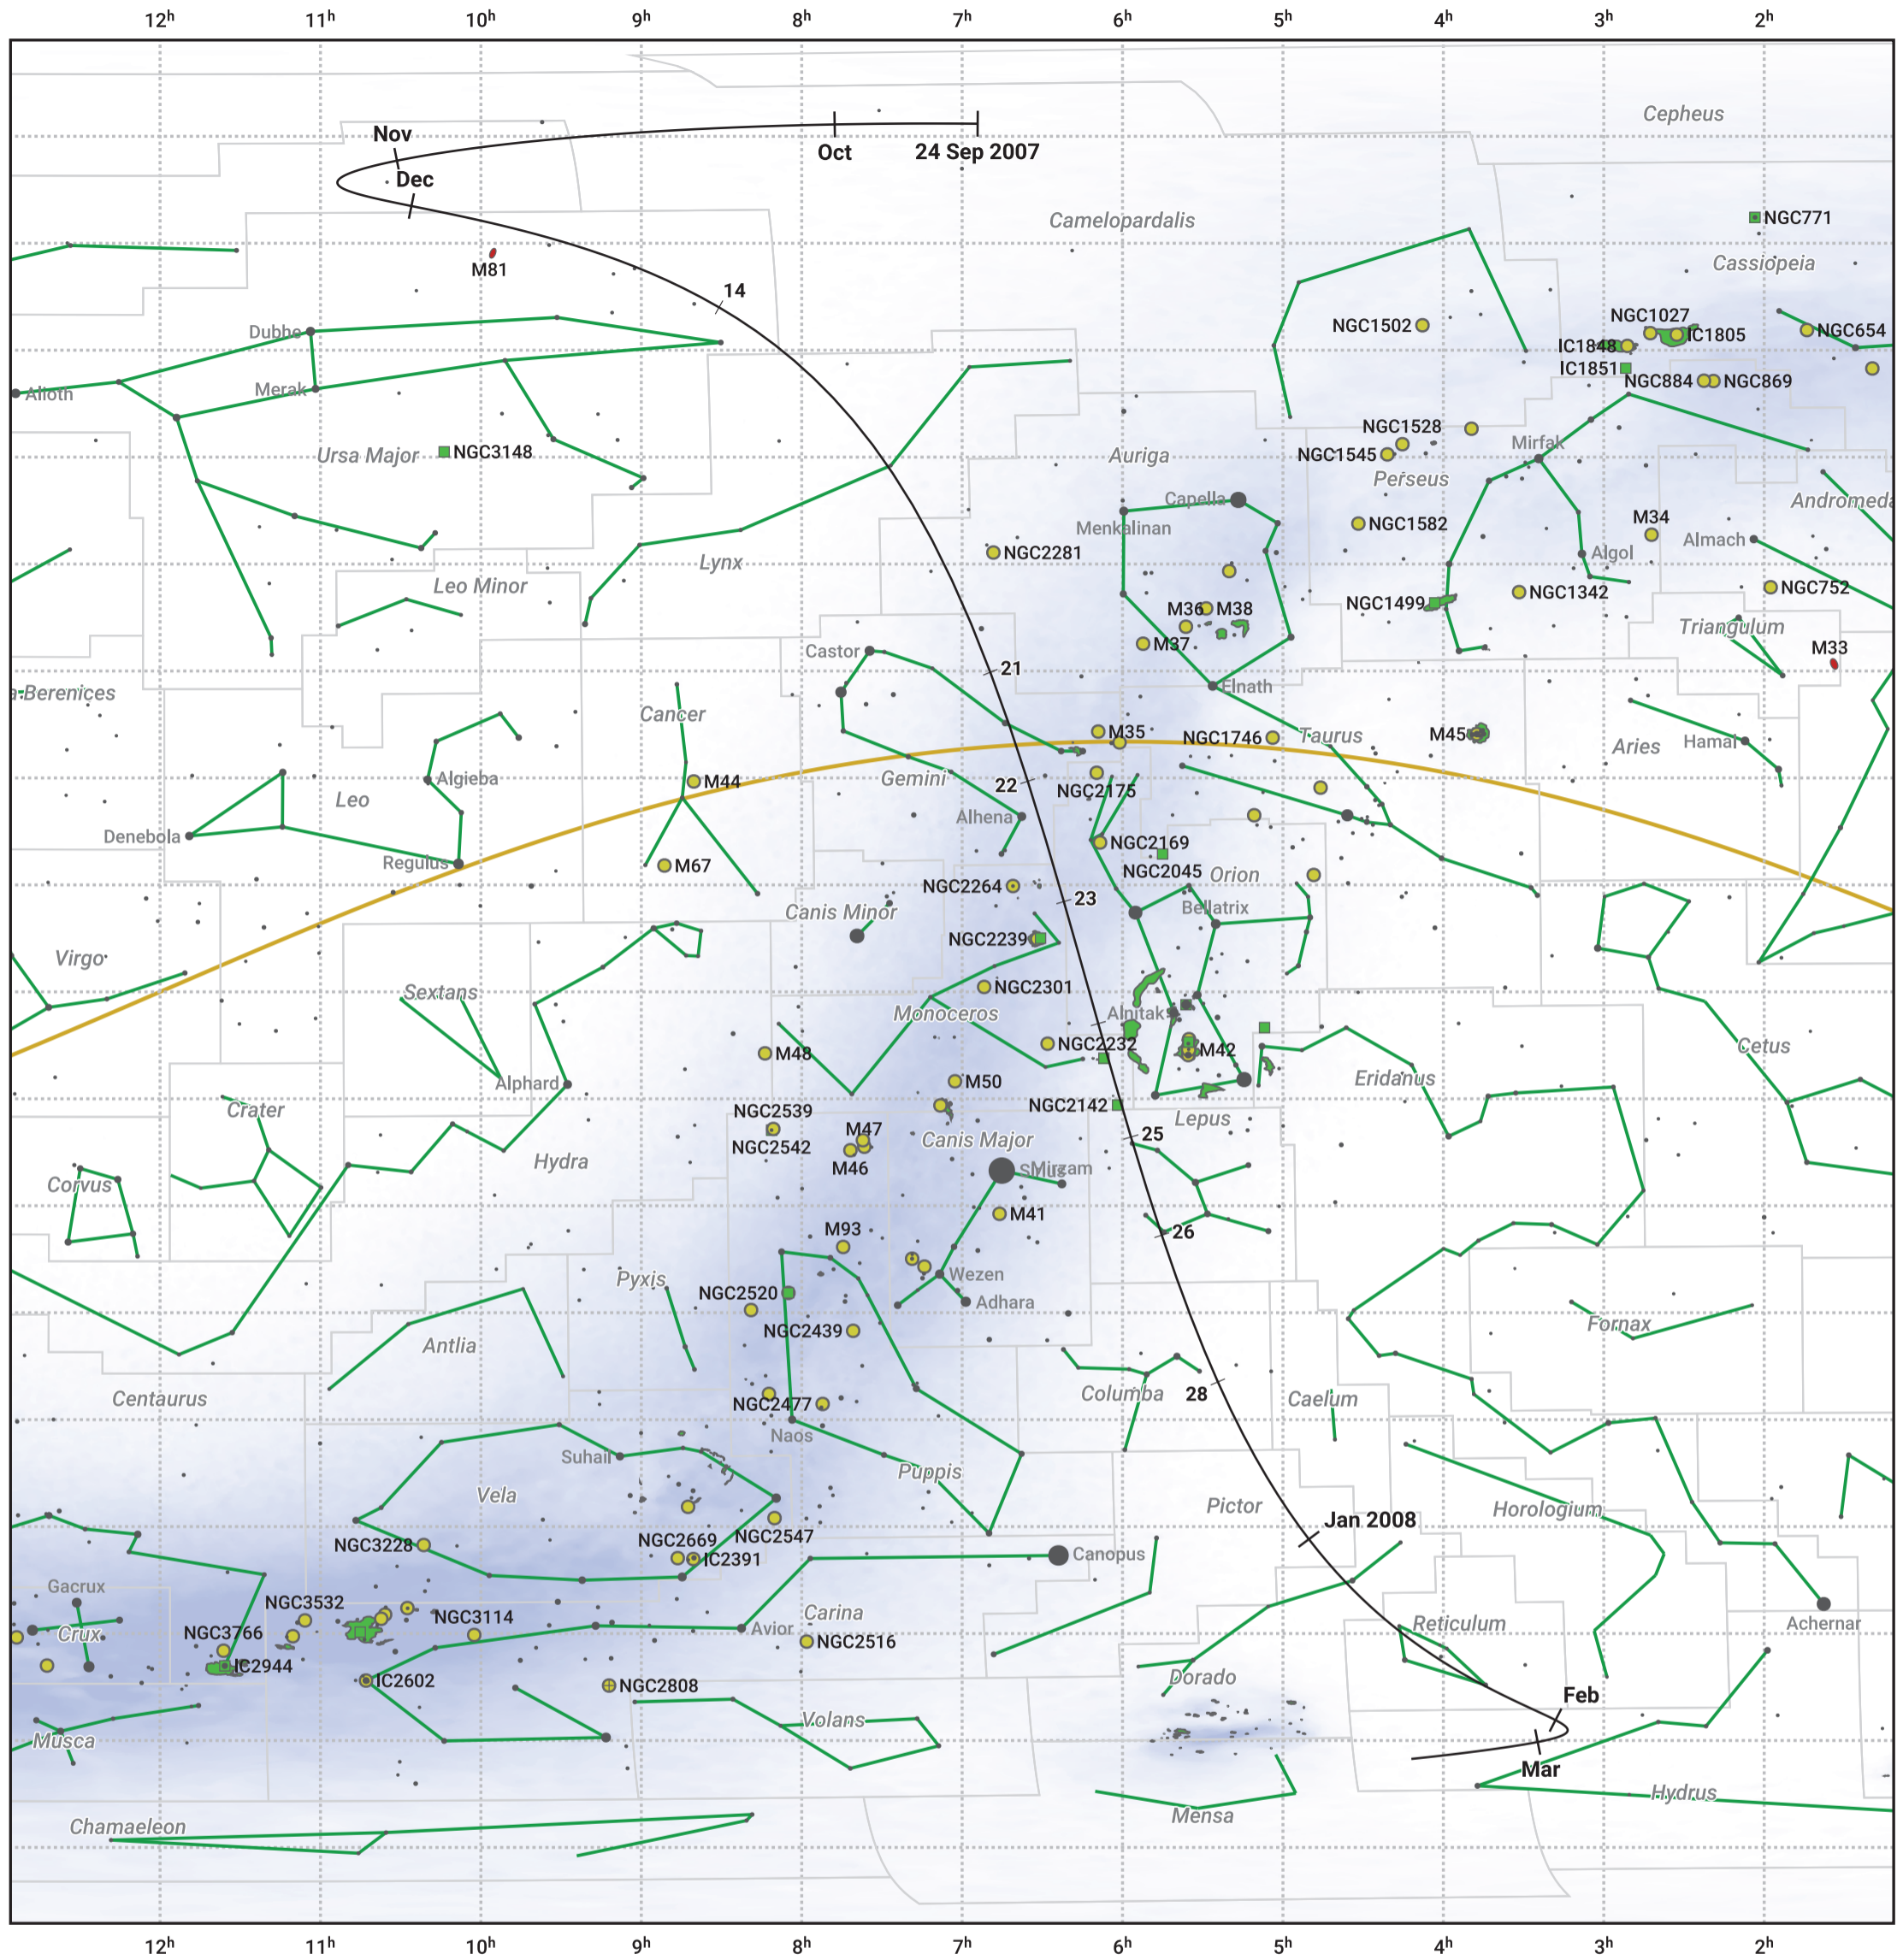

The path of 8P/Tuttle starting on 24 Sep 2007

© Dominic Ford 2011–2024. Date markers placed at midnight UTC. Downloaded from <https://in-the-sky.org>

Magnitude scale: • 5.0 • 4.0 • 3.0 • 2.0 • 1.0 • 0.0 • -1.0 • -2.0

— Ecliptic Plane

● Galaxy ■ Bright nebula ● Open cluster ● Globular cluster

Date	Mag
2007 Oct 17	9.7
2007 Nov 1	8.8
2007 Nov 4	8.6
2007 Nov 18	7.6
2007 Nov 29	6.6
2007 Dec 8	5.4
2007 Dec 14	4.4
2007 Dec 19	3.2
2008 Jan 1	4.1
2008 Jan 3	4.4
2008 Jan 11	5.4
2008 Jan 24	6.5
2008 Feb 11	7.5
2008 Mar 1	8.4
2008 Mar 5	8.6