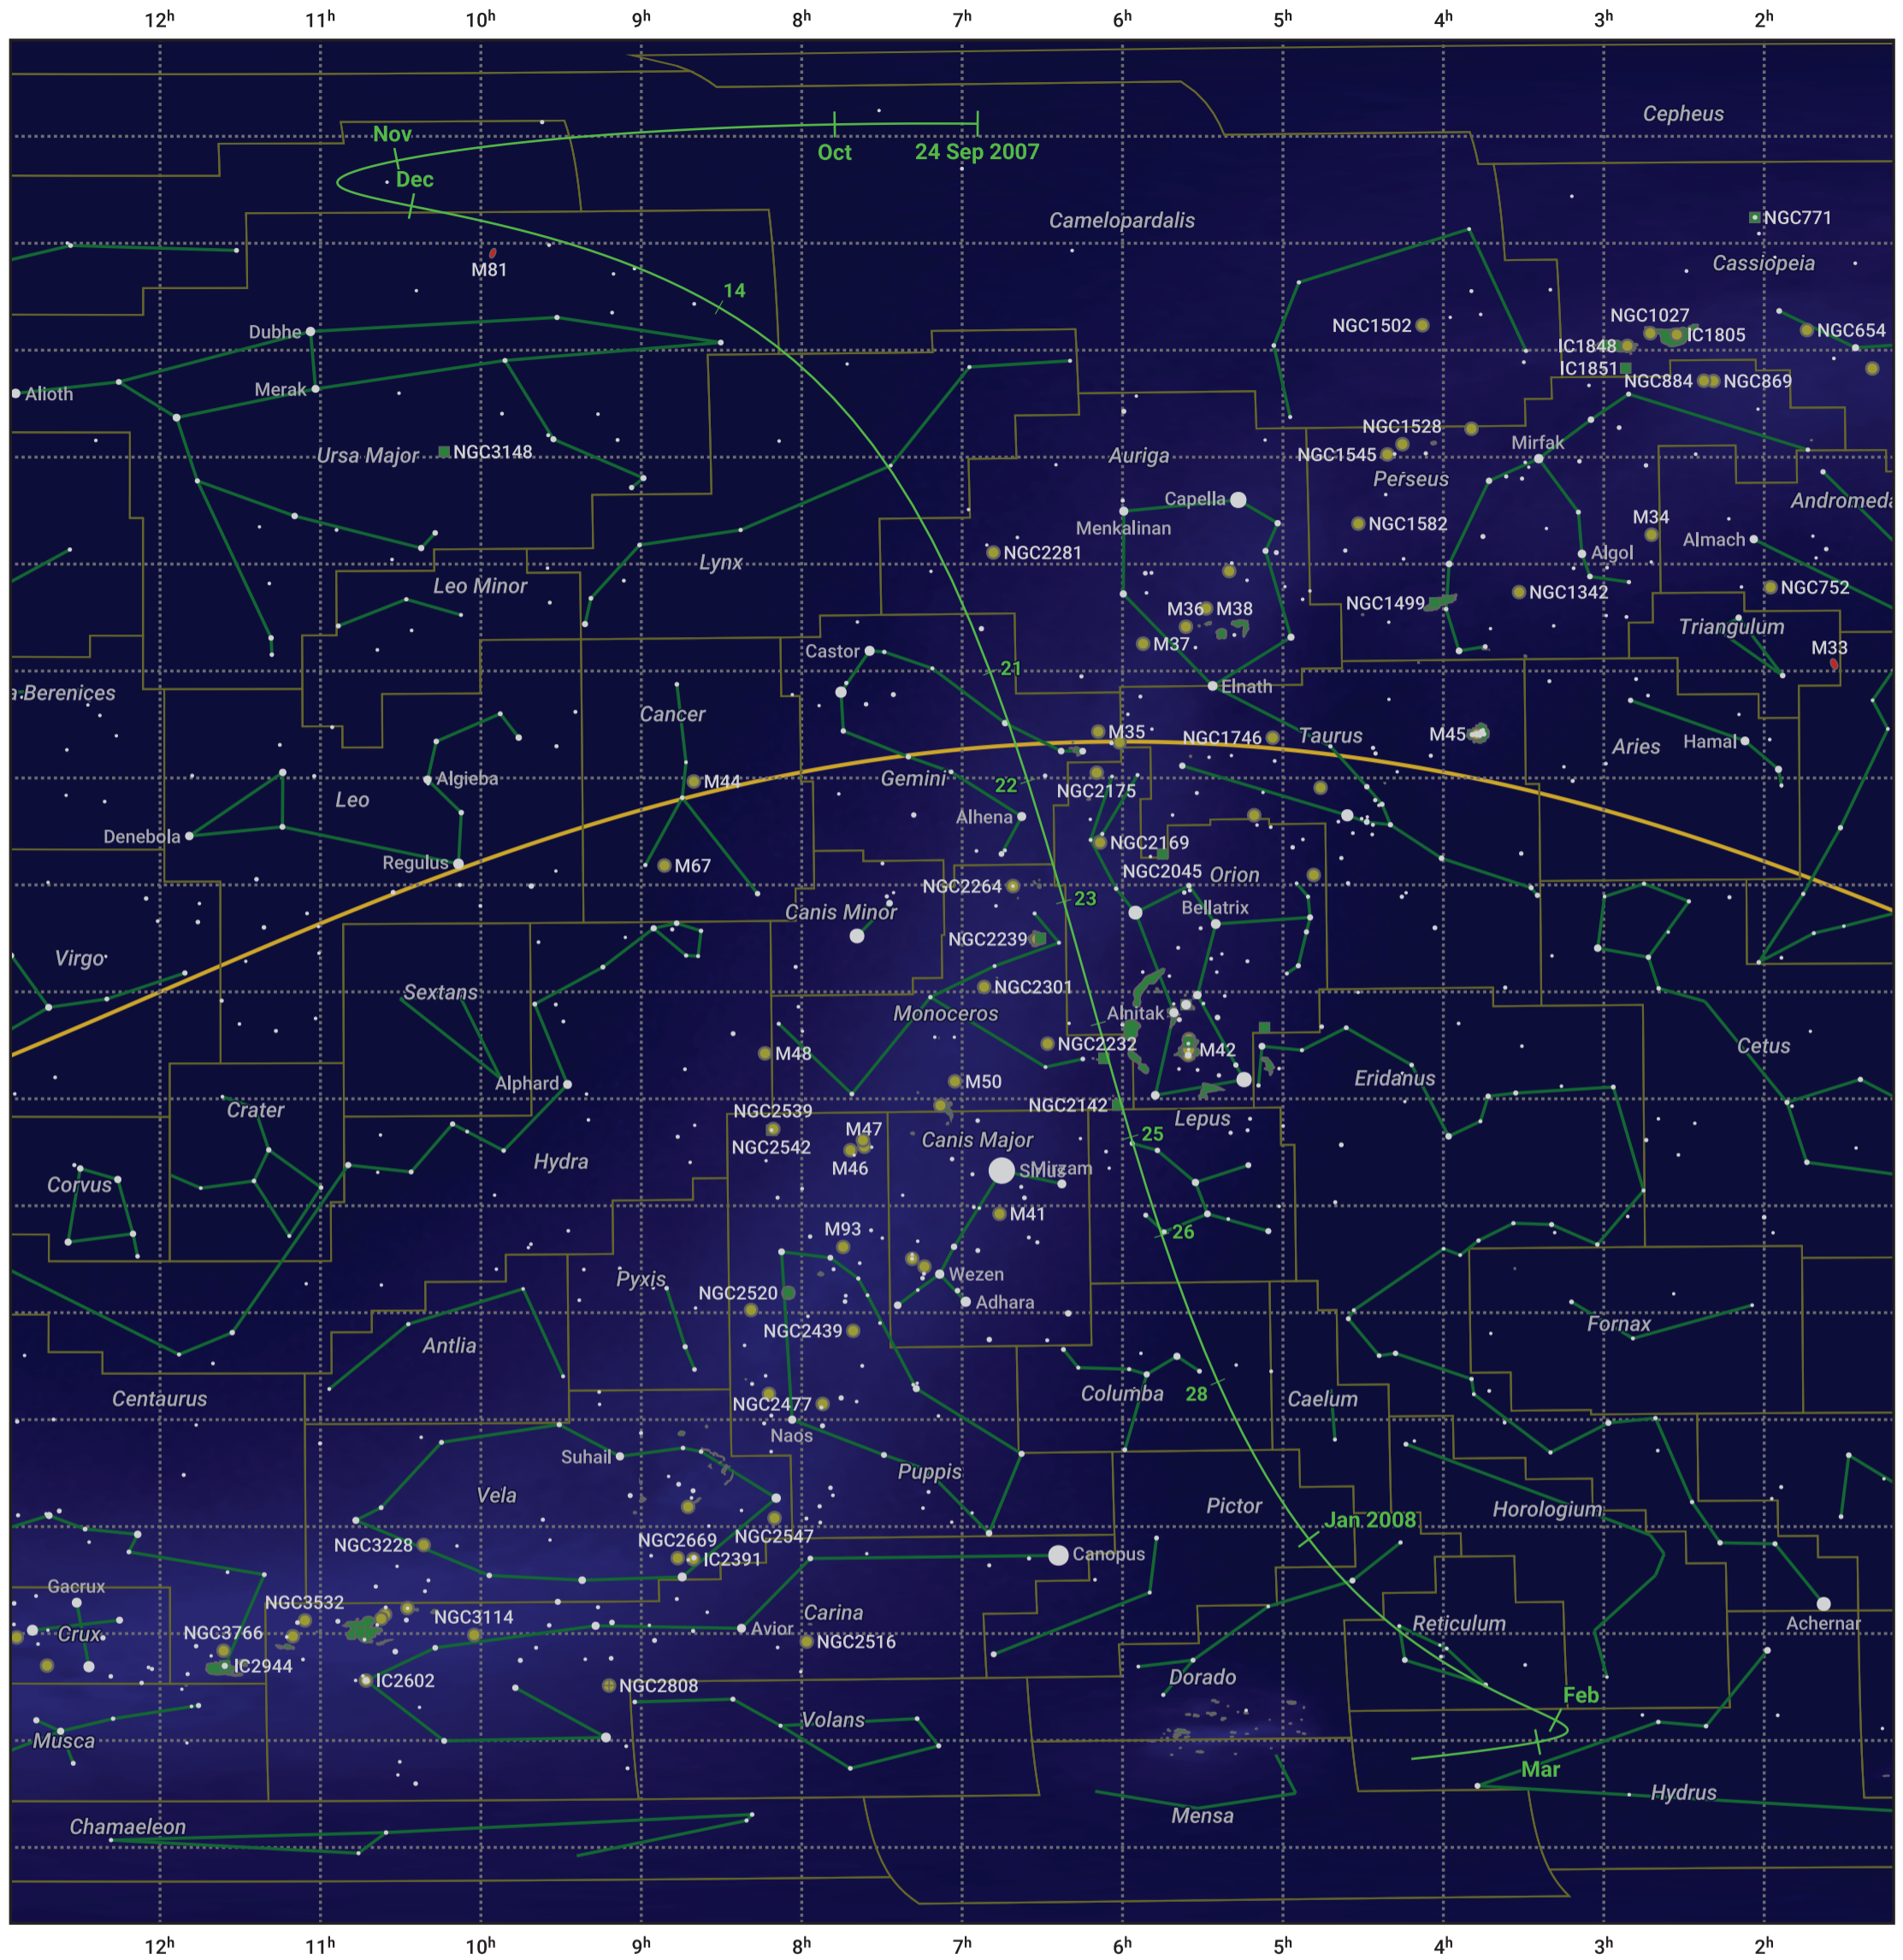

The path of 8P/Tuttle starting on 24 Sep 2007

© Dominic Ford 2011–2024. Date markers placed at midnight UTC. Downloaded from <https://in-the-sky.org>

Magnitude scale: • 5.0 • 4.0 • 3.0 • 2.0 • 1.0 • 0.0 • -1.0 • -2.0

— Ecliptic Plane

● Galaxy ■ Bright nebula ● Open cluster ● Globular cluster

Date	Mag
2007 Oct 17	9.7
2007 Nov 1	8.8
2007 Nov 4	8.6
2007 Nov 18	7.6
2007 Nov 29	6.6
2007 Dec 8	5.4
2007 Dec 14	4.4
2007 Dec 19	3.2
2008 Jan 1	4.1
2008 Jan 3	4.4
2008 Jan 11	5.4
2008 Jan 24	6.5
2008 Feb 11	7.5
2008 Mar 1	8.4
2008 Mar 5	8.6