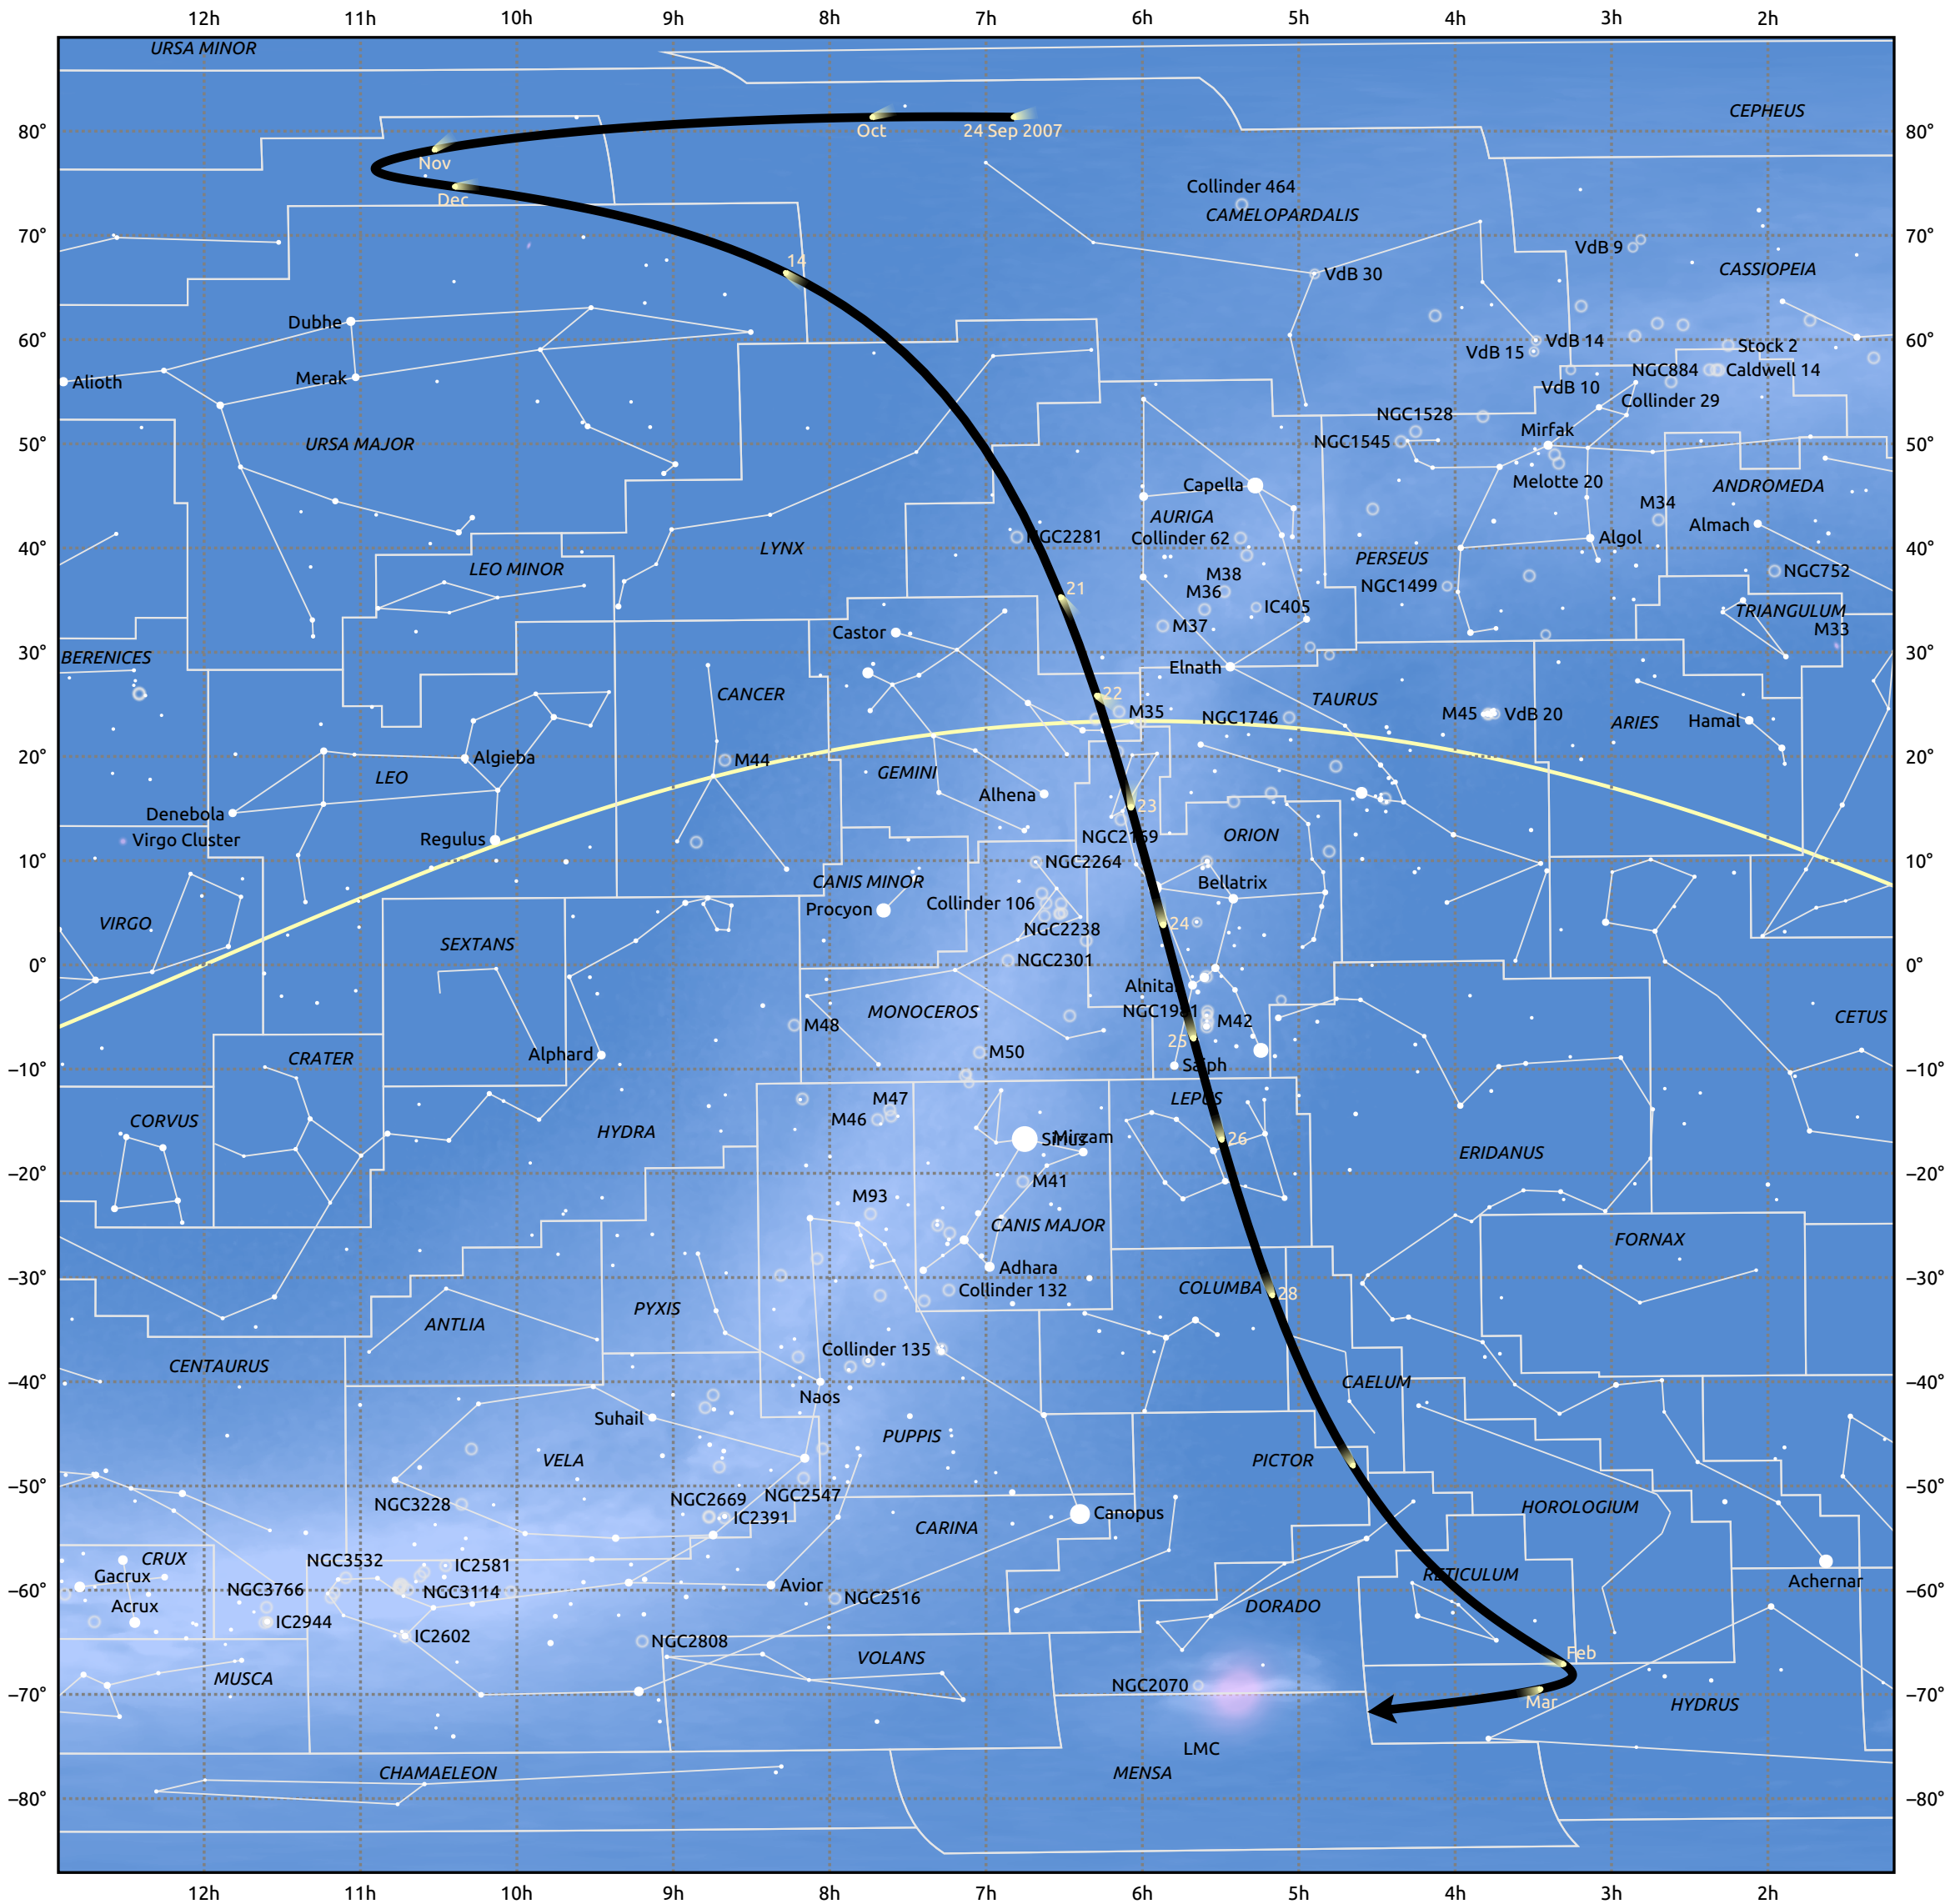

The path of 8P/Tuttle starting on 24 Sep 2007

© Dominic Ford 2011–2025. Date markers placed at midnight UTC. Downloaded from <https://in-the-sky.org>

Magnitude scale: -5.0 • 4.0 • 3.0 • 2.0 • 1.0 • 0.0 • -1.0 • -2.0

— Ecliptic Plane

Galaxy Bright nebula Open cluster Globular cluster Planetary nebula

Date	Mag
2007 Oct 17	9.7
2007 Nov 1	8.8
2007 Nov 4	8.7
2007 Nov 18	7.6
2007 Nov 29	6.6
2007 Dec 8	5.5
2007 Dec 14	4.5
2007 Dec 19	3.4
2008 Jan 1	4.0
2008 Jan 4	4.5
2008 Jan 13	5.6
2008 Jan 26	6.6
2008 Feb 13	7.6
2008 Mar 1	8.4
2008 Mar 7	8.6