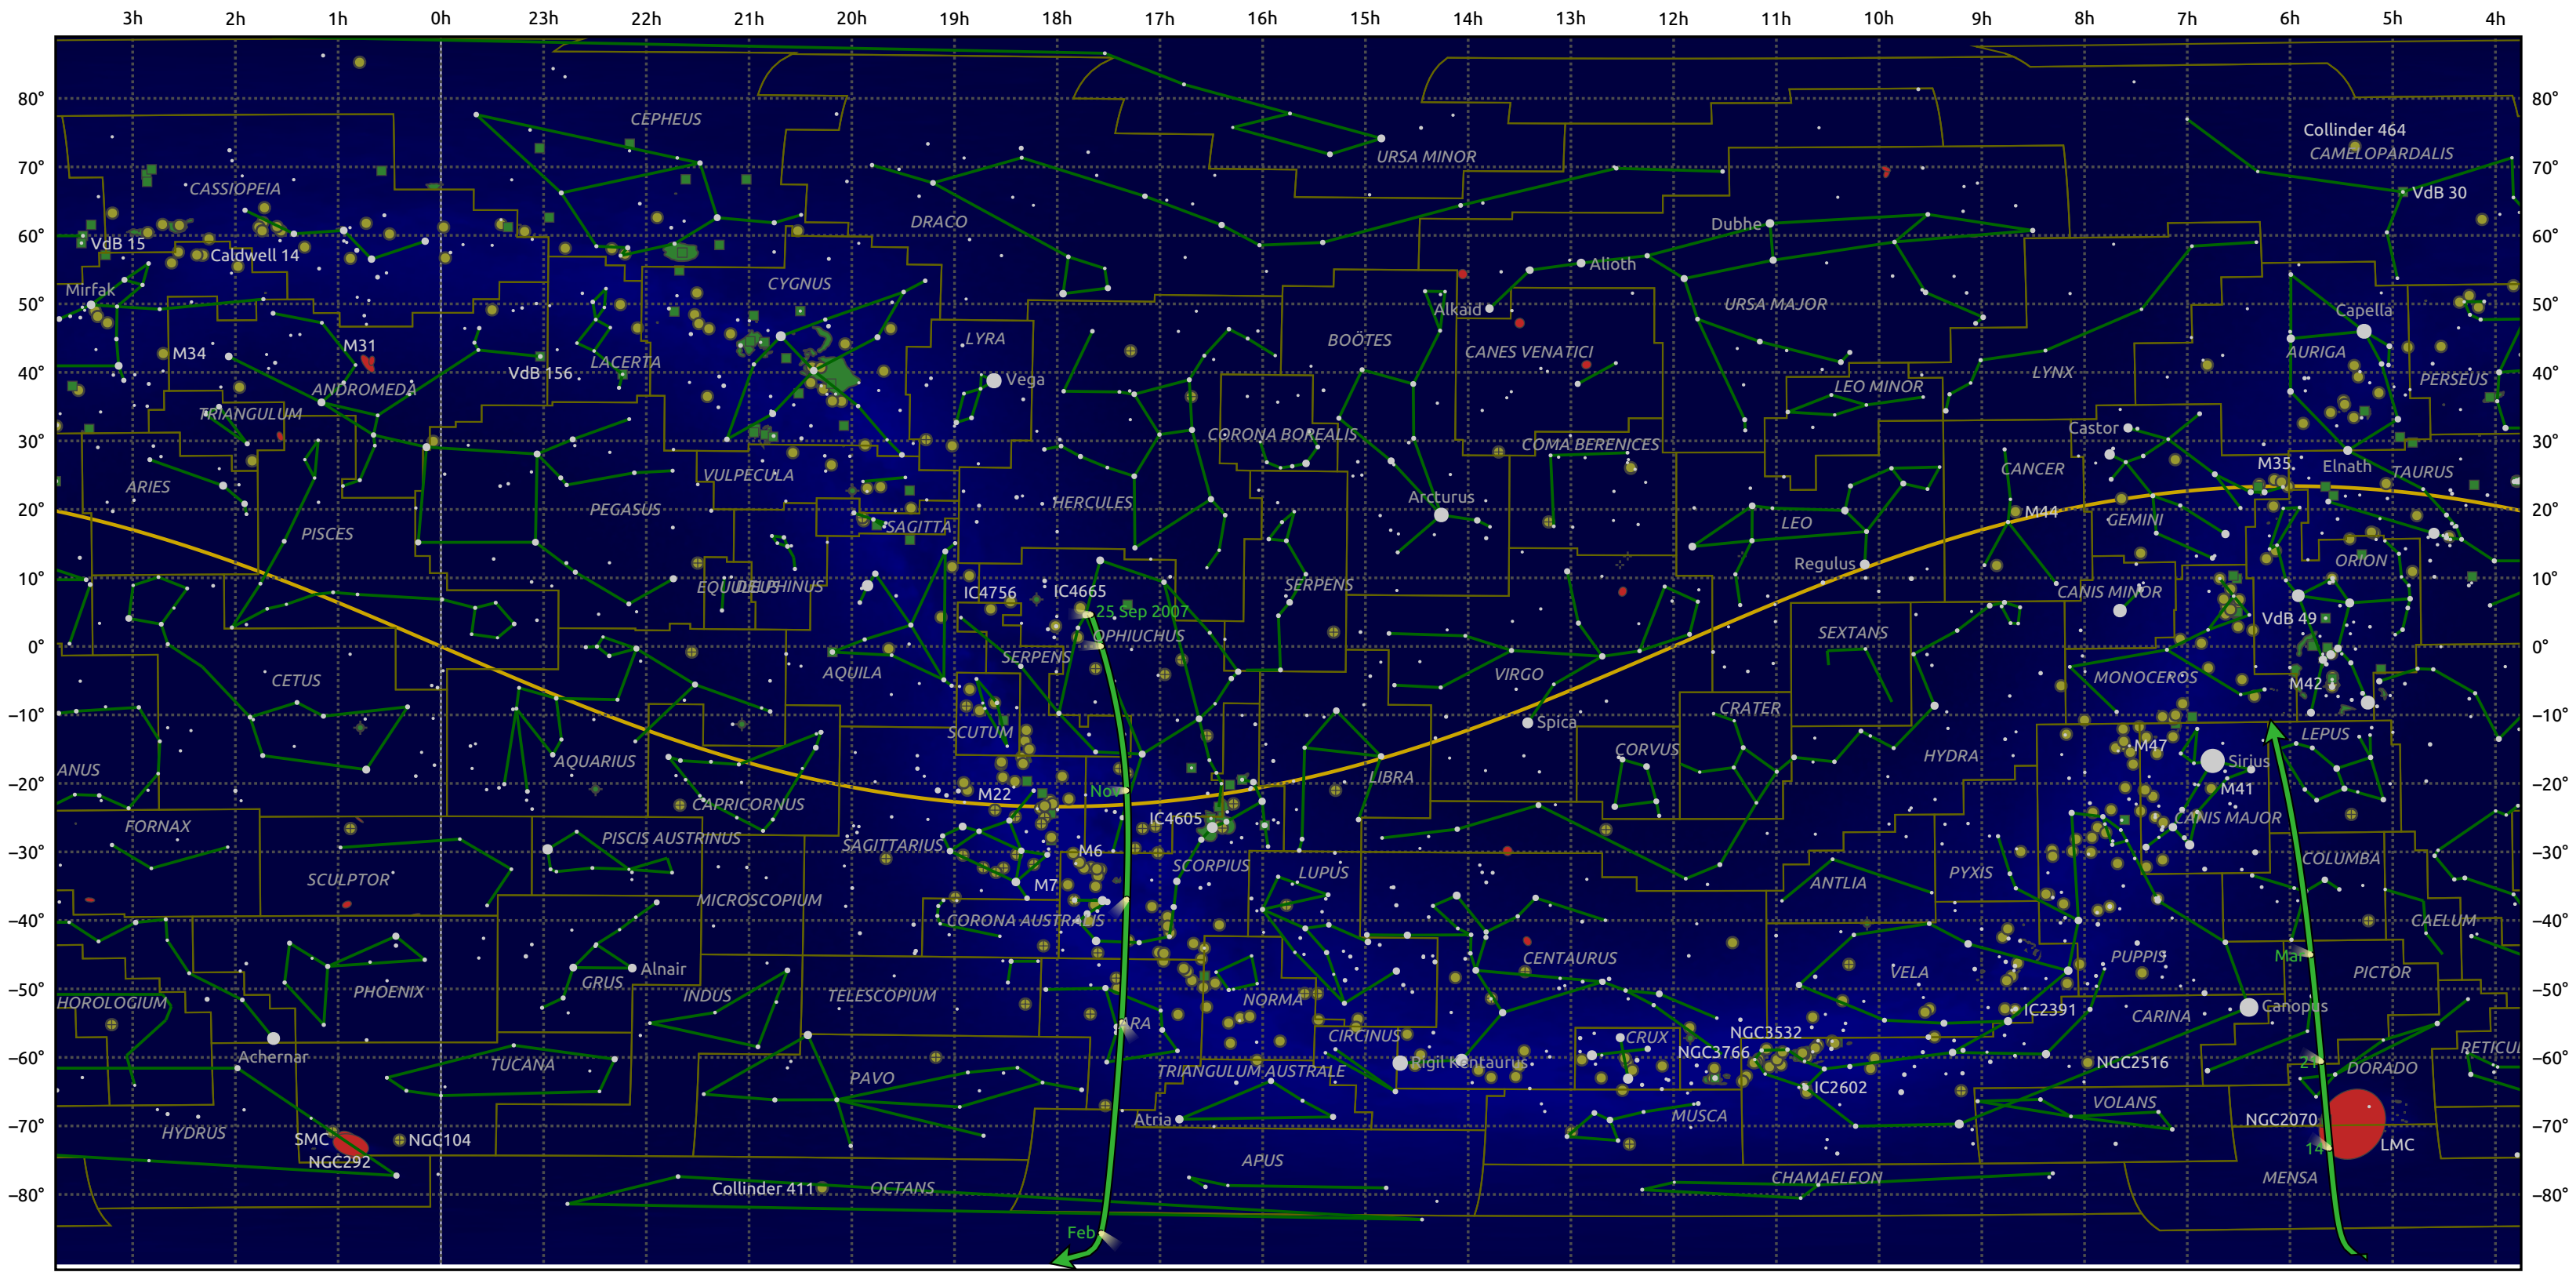

# The path of C/2007 T1 (McNaught) starting on 25 Sep 2007

© Dominic Ford 2011–2025. Date markers placed at midnight UTC. Downloaded from <https://in-the-sky.org>

Magnitude scale:  -5.0  -4.0  -3.0  -2.0  -1.0  -2.0

Ecliptic Plane

Galaxy  Bright nebula  Open cluster  Globular cluster  Planetary nebula

Date	Mag
2007 Oct 26	10.2
2007 Nov 1	9.9
2007 Nov 22	9.1
2008 Jan 1	8.4
2008 Feb 27	10.1
2008 Mar 1	10.3
2008 Mar 13	11.2