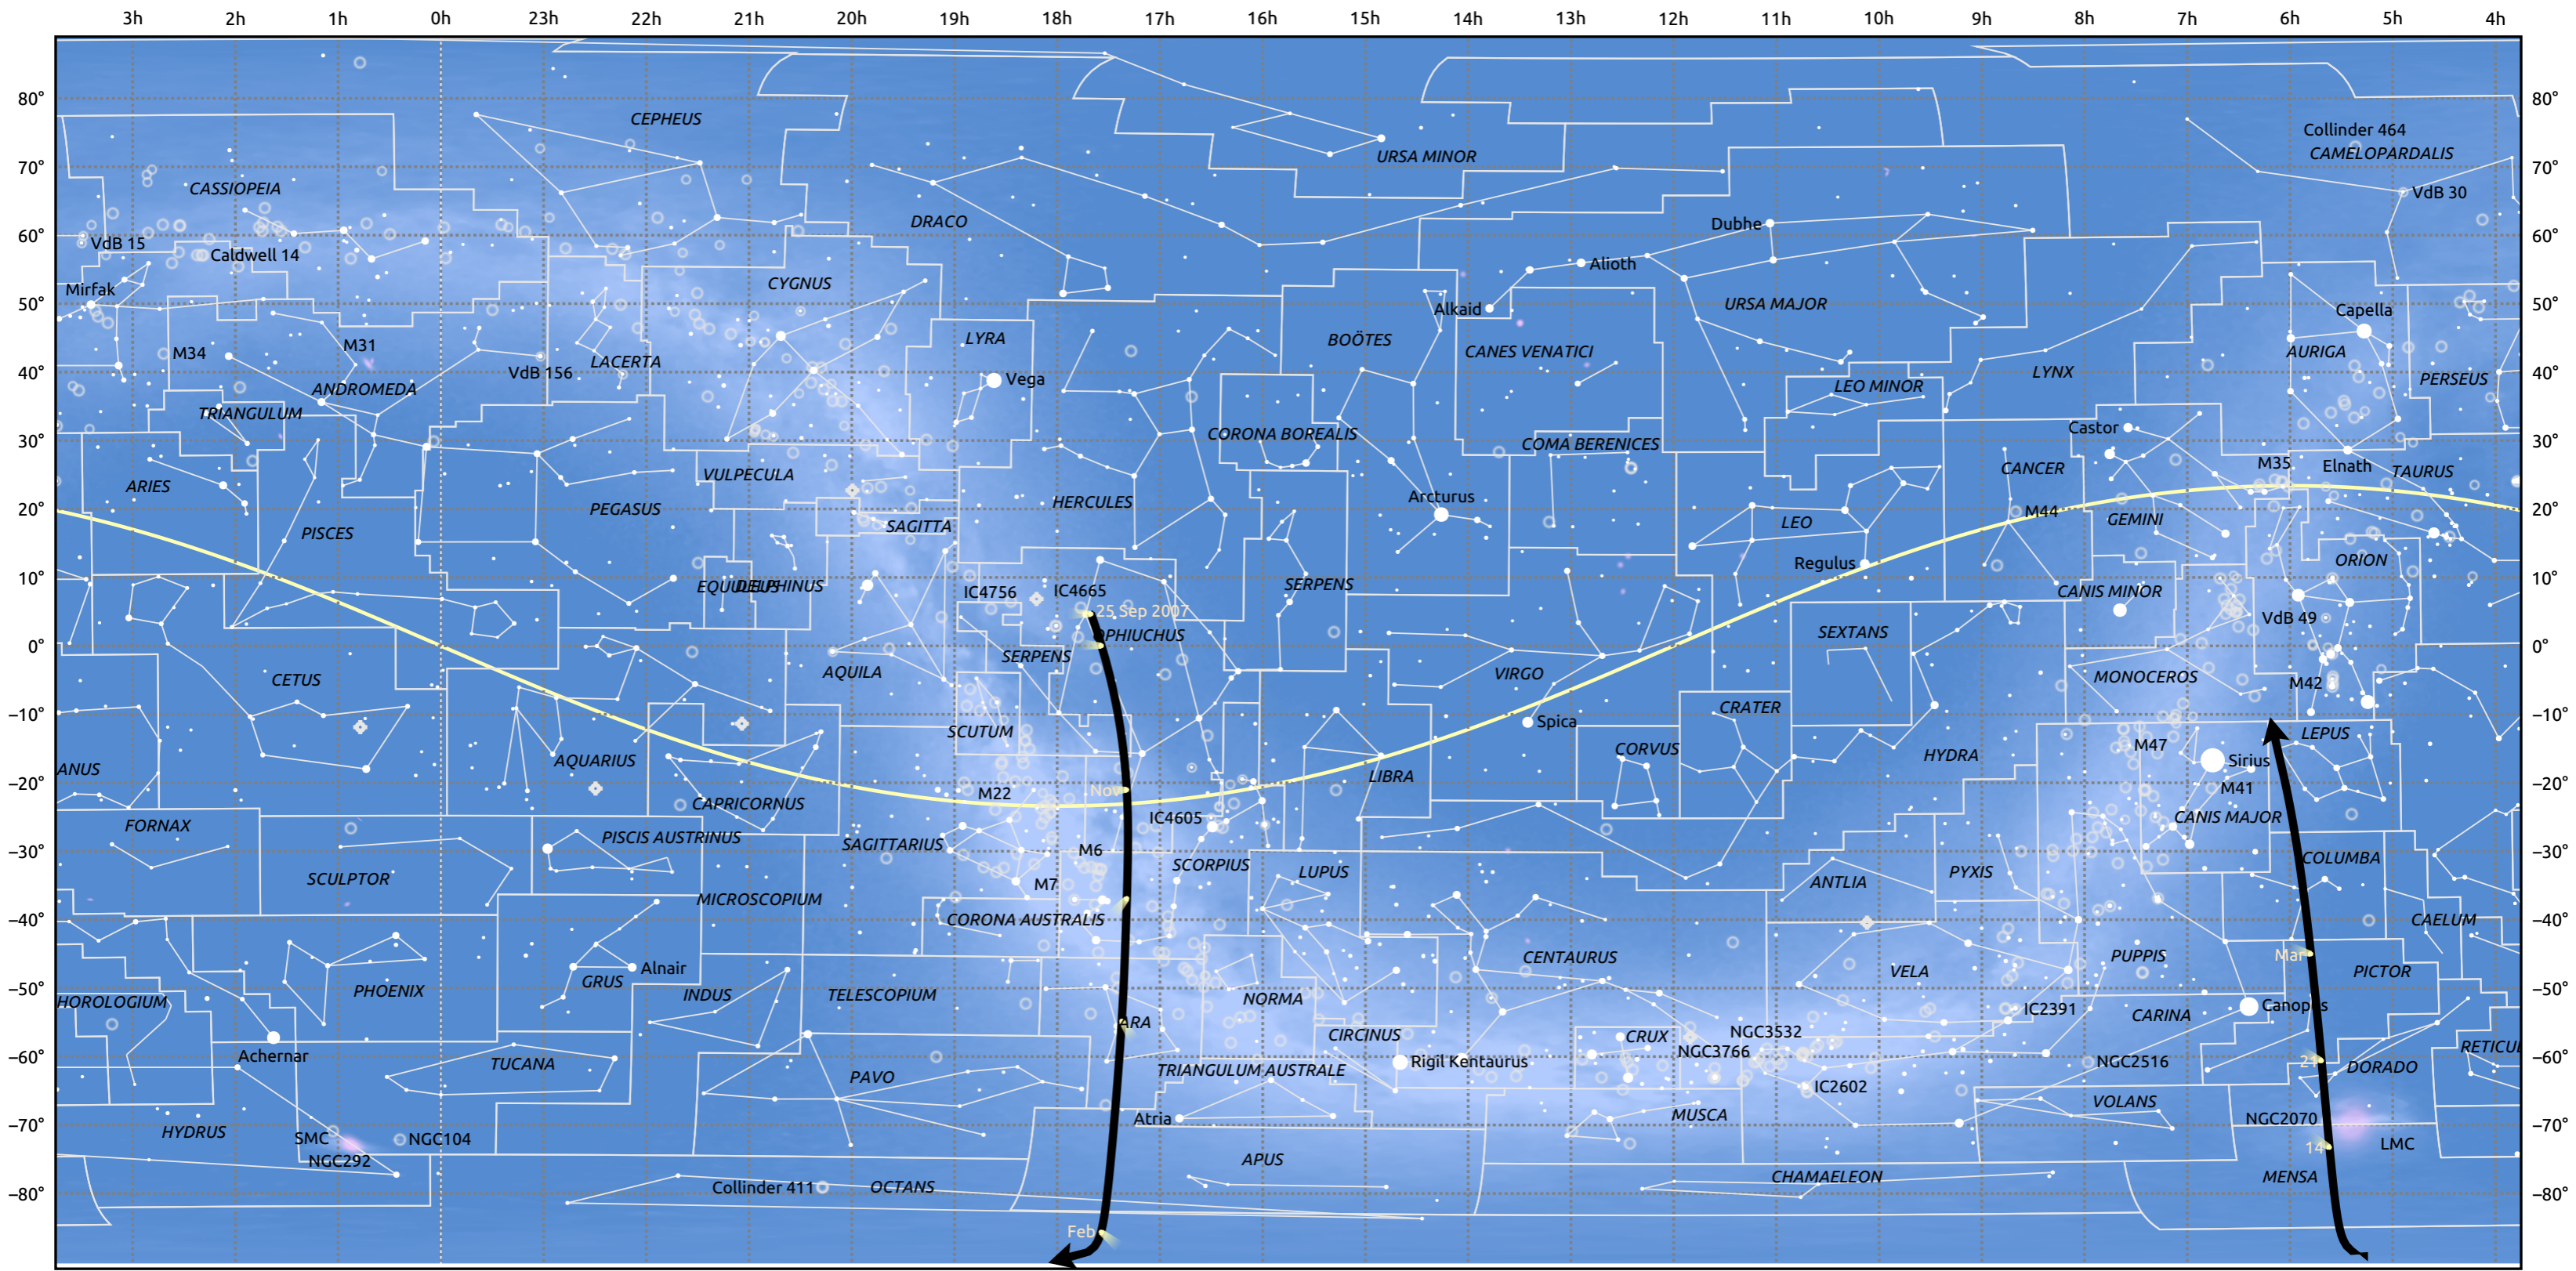

The path of C/2007 T1 (McNaught) starting on 25 Sep 2007

© Dominic Ford 2011–2025. Date markers placed at midnight UTC. Downloaded from <https://in-the-sky.org>

Magnitude scale: -5.0 -4.0 -3.0 -2.0 -1.0 0.0 -1.0 -2.0

Ecliptic Plane

Galaxy Bright nebula Open cluster Globular cluster Planetary nebula

Date	Mag
2007 Oct 26	10.2
2007 Nov 1	9.9
2007 Nov 22	9.1
2008 Jan 1	8.4
2008 Feb 27	10.1
2008 Mar 1	10.3
2008 Mar 13	11.2