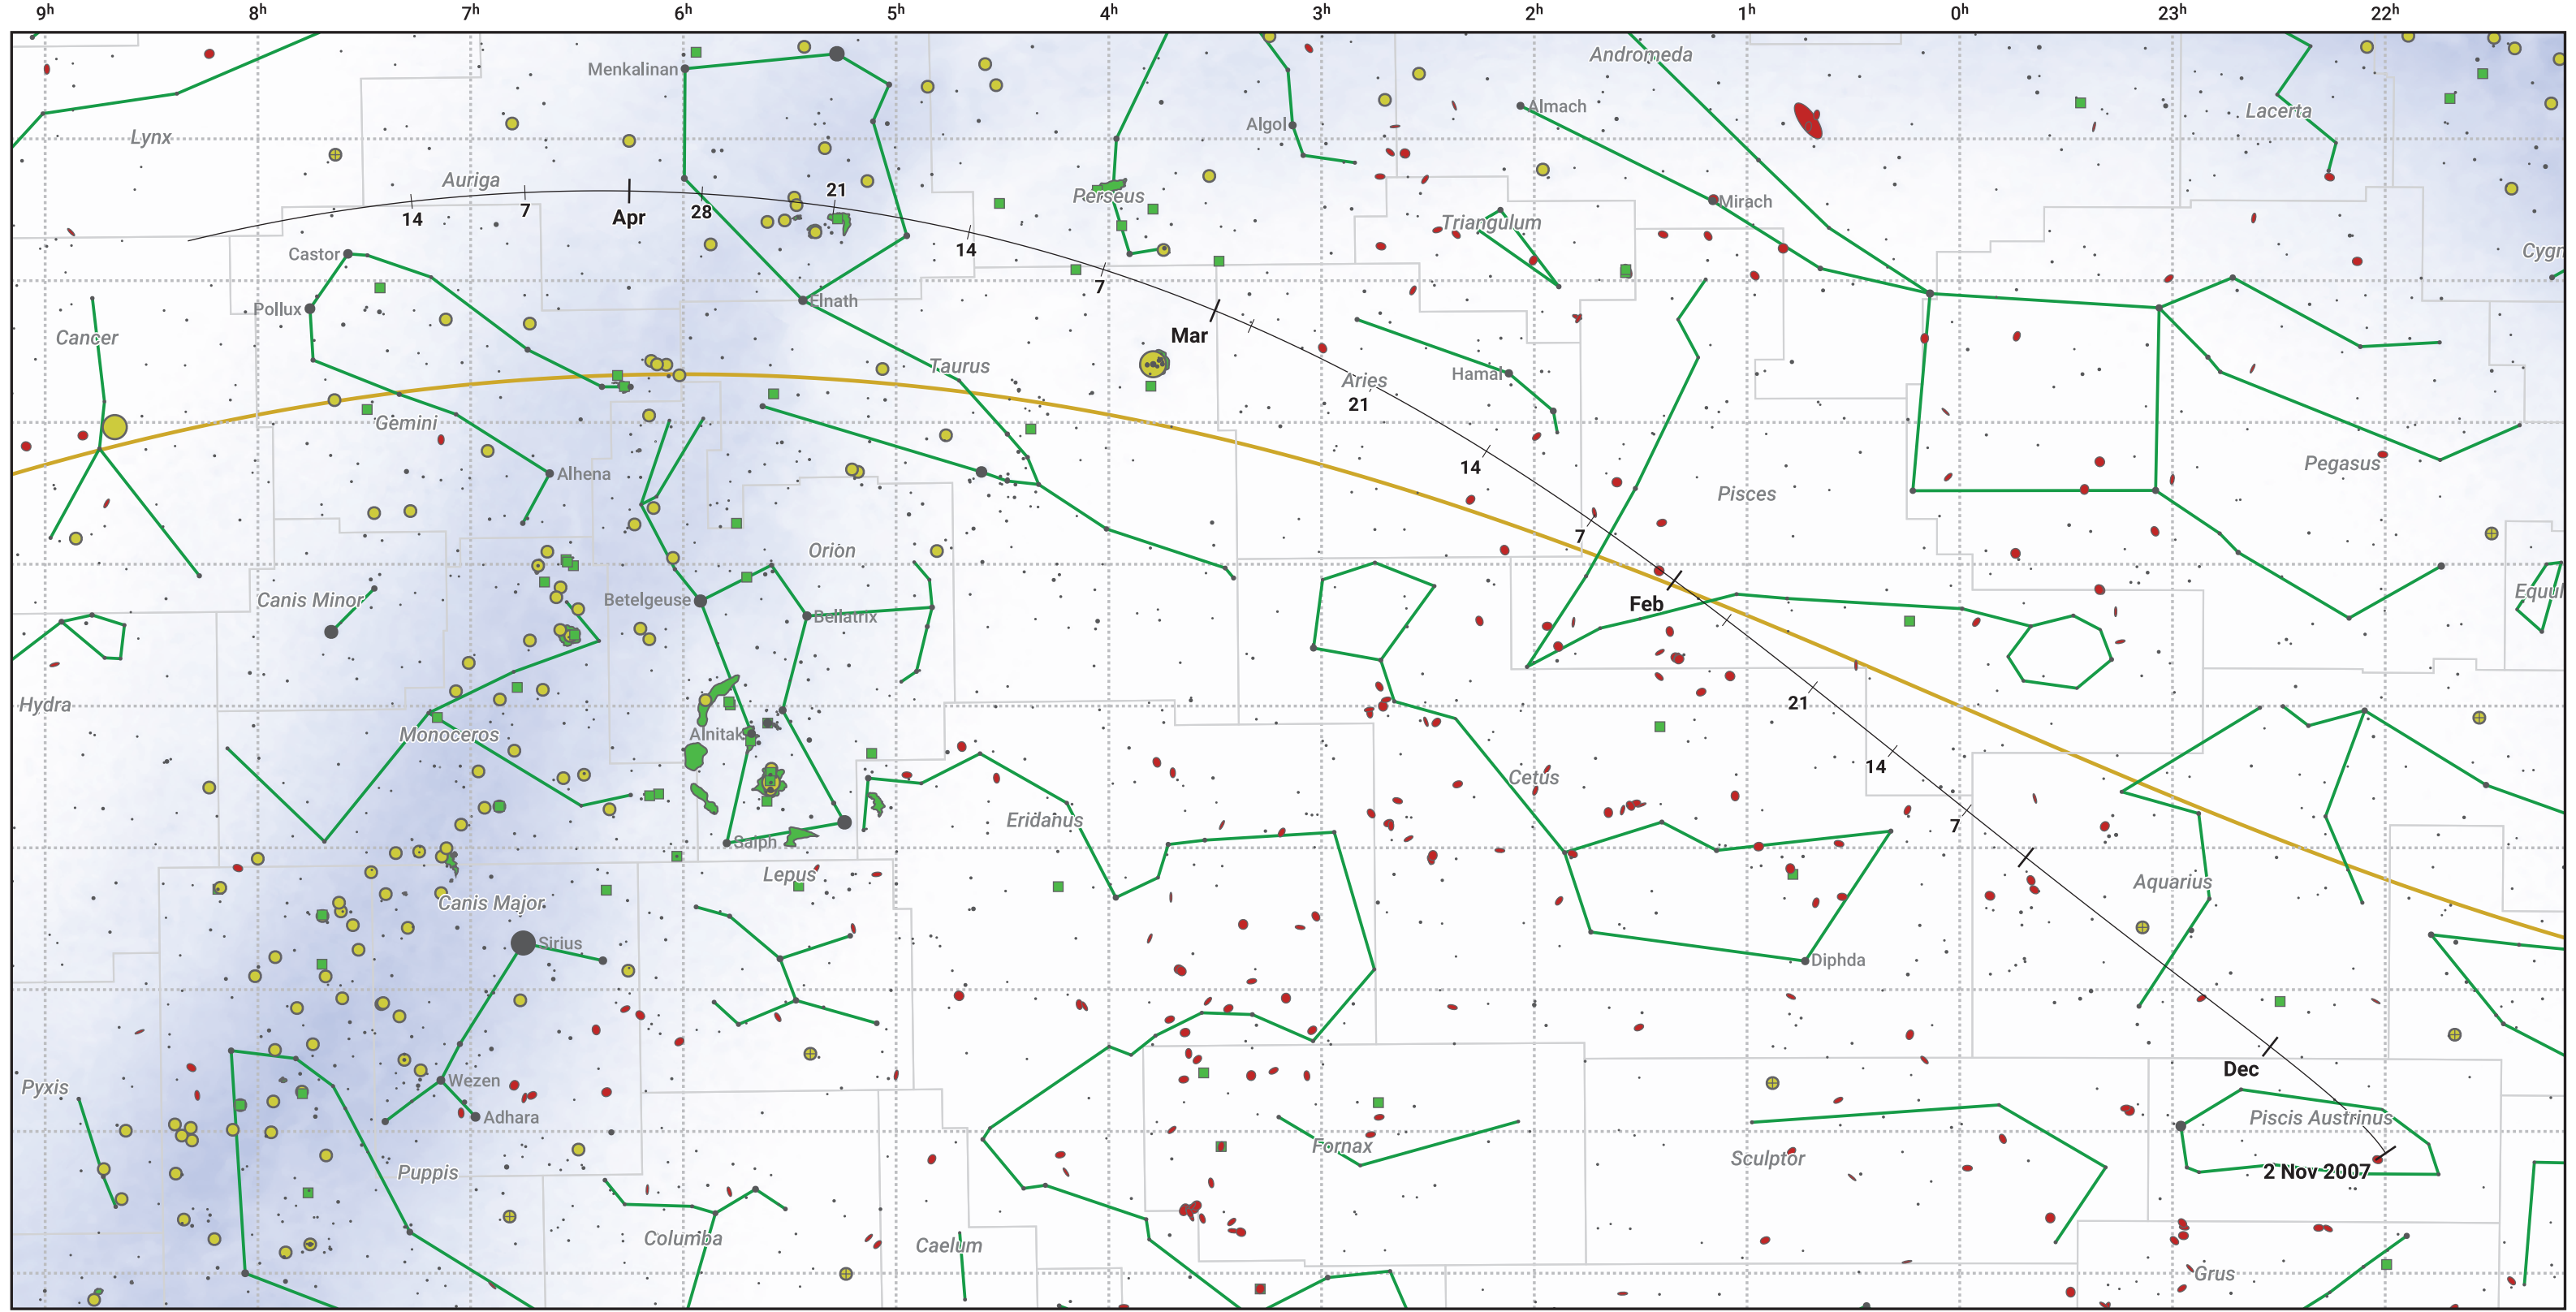

# The path of 46P/Wirtanen starting on 2 Nov 2007

© Dominic Ford 2011–2024. Date markers placed at midnight UTC. Downloaded from <https://in-the-sky.org>

Magnitude scale: 6.0 5.0 4.0 3.0 2.0 1.0 0.0 -1.0 -2.0

— Ecliptic Plane

Galaxy Bright nebula Open cluster Globular cluster

Date	Mag
2007 Nov 28	10.5
2007 Dec 23	9.5
2008 Jan 1	9.2
2008 Mar 1	9.2
2008 Mar 27	10.5
2008 Apr 13	11.5
2008 Apr 30	12.6