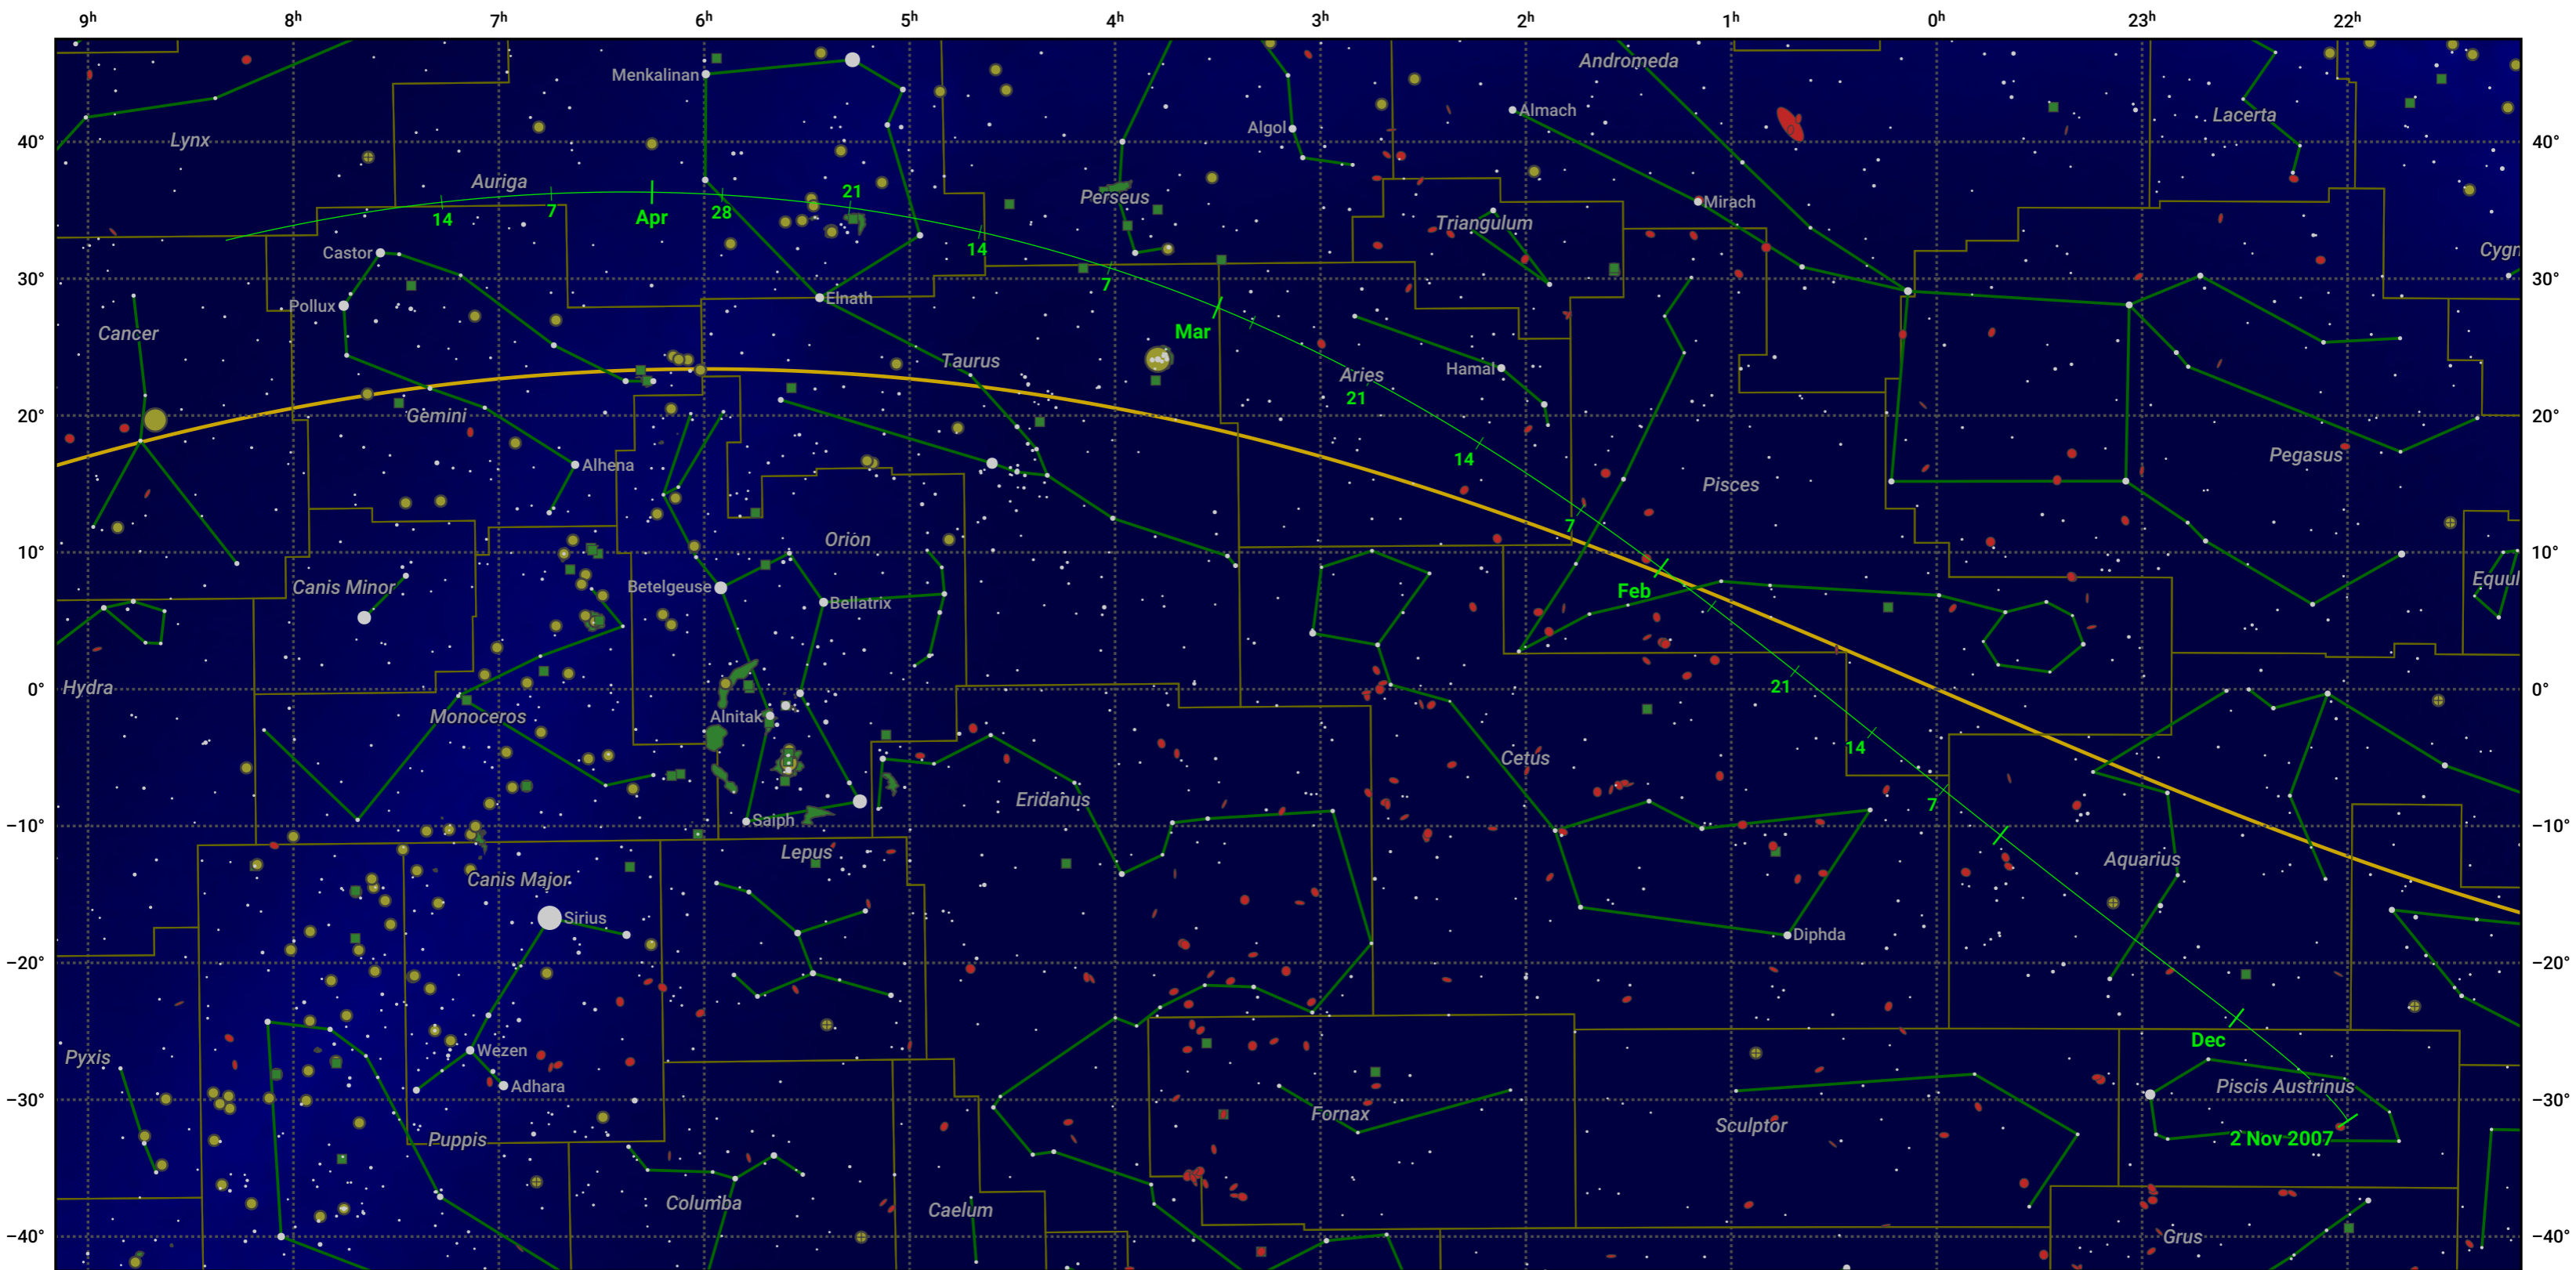

The path of 46P/Wirtanen starting on 2 Nov 2007

© Dominic Ford 2011–2024. Date markers placed at midnight UTC. Downloaded from <https://in-the-sky.org>

Magnitude scale: -6.0 -5.0 -4.0 -3.0 -2.0 -1.0 -0.0 -1.0 -2.0

— Ecliptic Plane

Galaxy Bright nebula Open cluster Globular cluster

Date	Mag
2007 Nov 28	10.5
2007 Dec 23	9.5
2008 Jan 1	9.2
2008 Mar 1	9.2
2008 Mar 27	10.5
2008 Apr 13	11.5
2008 Apr 30	12.6