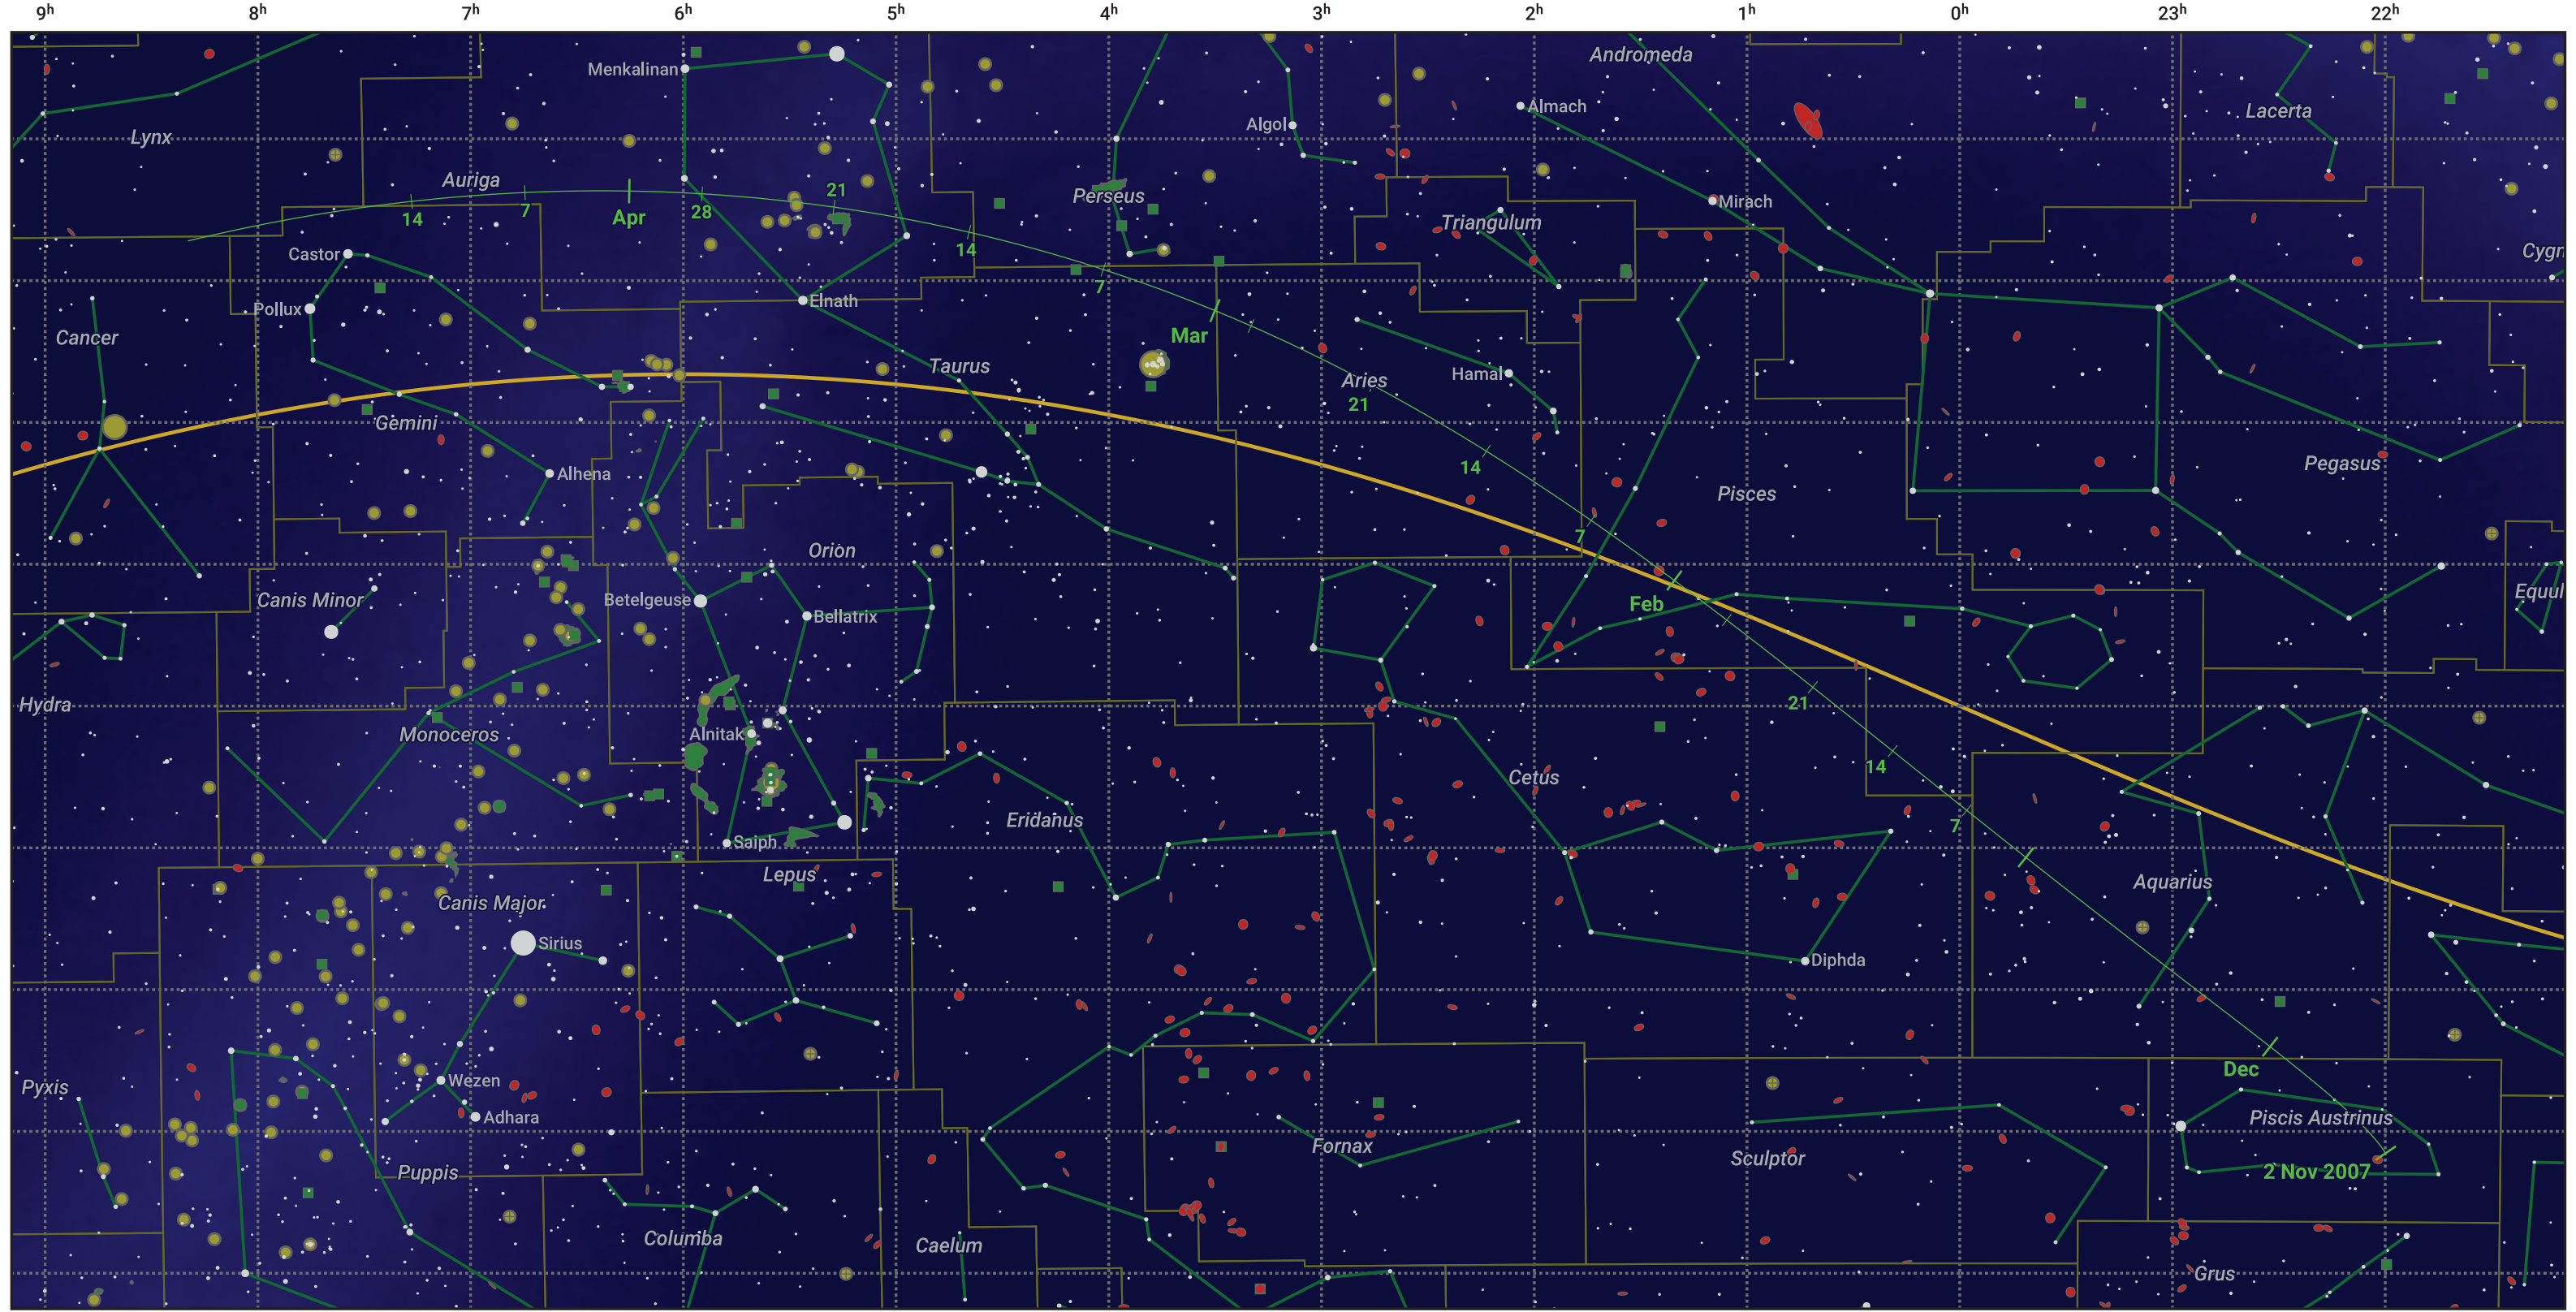

The path of 46P/Wirtanen starting on 2 Nov 2007

© Dominic Ford 2011–2024. Date markers placed at midnight UTC. Downloaded from <https://in-the-sky.org>

Magnitude scale: 6.0 5.0 4.0 3.0 2.0 1.0 0.0 -1.0 -2.0

Ecliptic Plane

Galaxy Bright nebula Open cluster Globular cluster

Date	Mag
2007 Nov 28	10.5
2007 Dec 23	9.5
2008 Jan 1	9.2
2008 Mar 1	9.2
2008 Mar 27	10.5
2008 Apr 13	11.5
2008 Apr 30	12.6