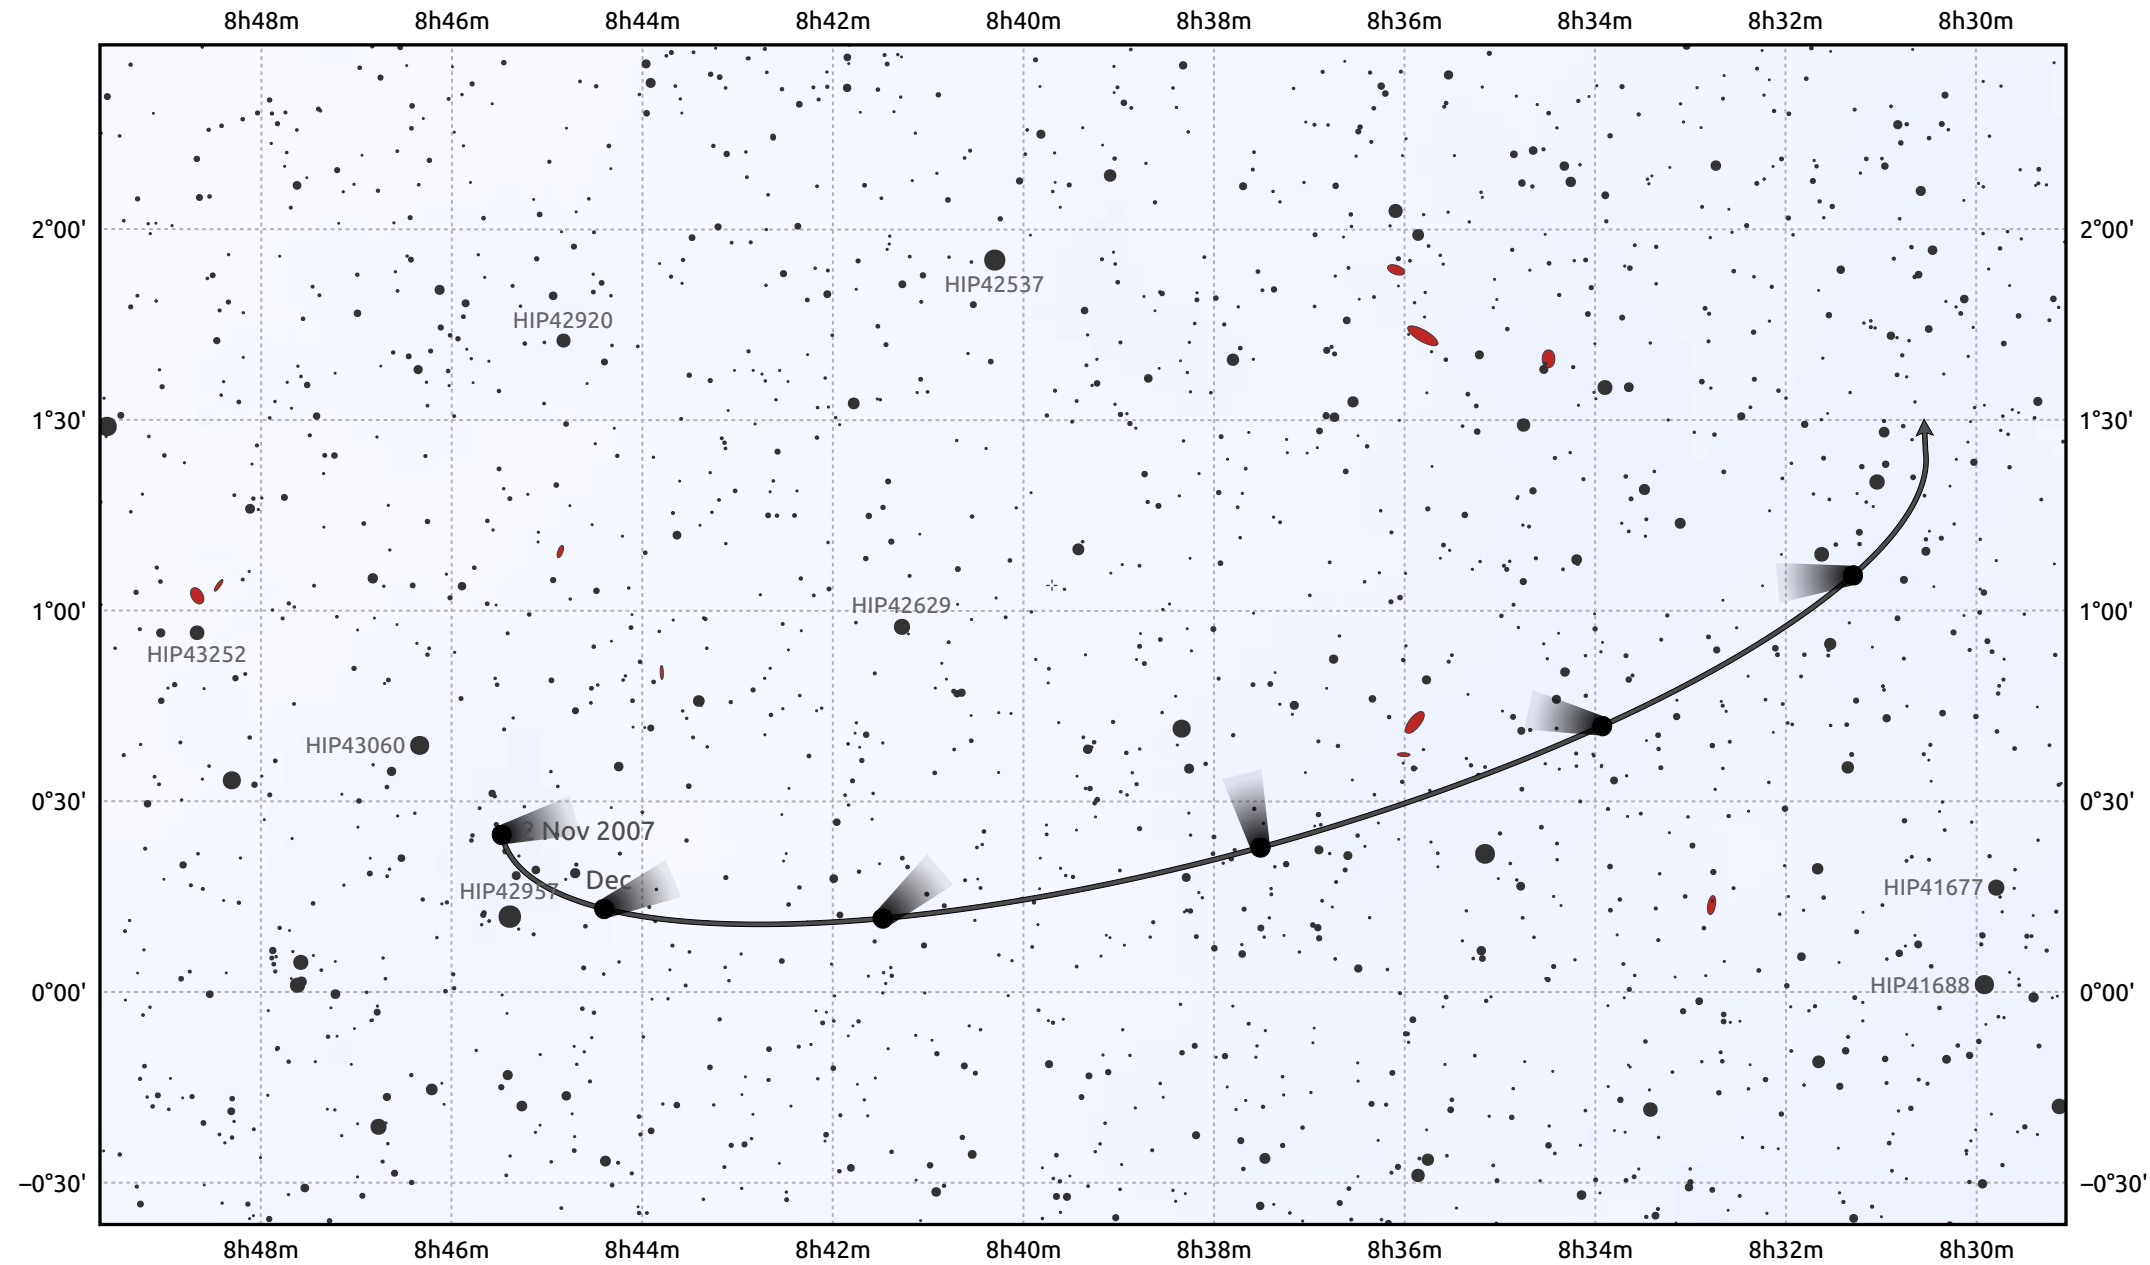

The path of 1P/Halley starting on 2 Nov 2007

© Dominic Ford 2011–2026. Date markers placed at midnight UTC. Downloaded from <https://in-the-sky.org>

Magnitude scale: · 13.0 · 12.0 · 11.0 · 10.0 · 9.0 · 8.0 · 7.0 · 6.0

— Ecliptic Plane

- Galaxy
- Bright nebula
- Open cluster
- Globular cluster
- Planetary nebula

Date	Mag
2008 Jan 1	nan
2008 Mar 1	nan