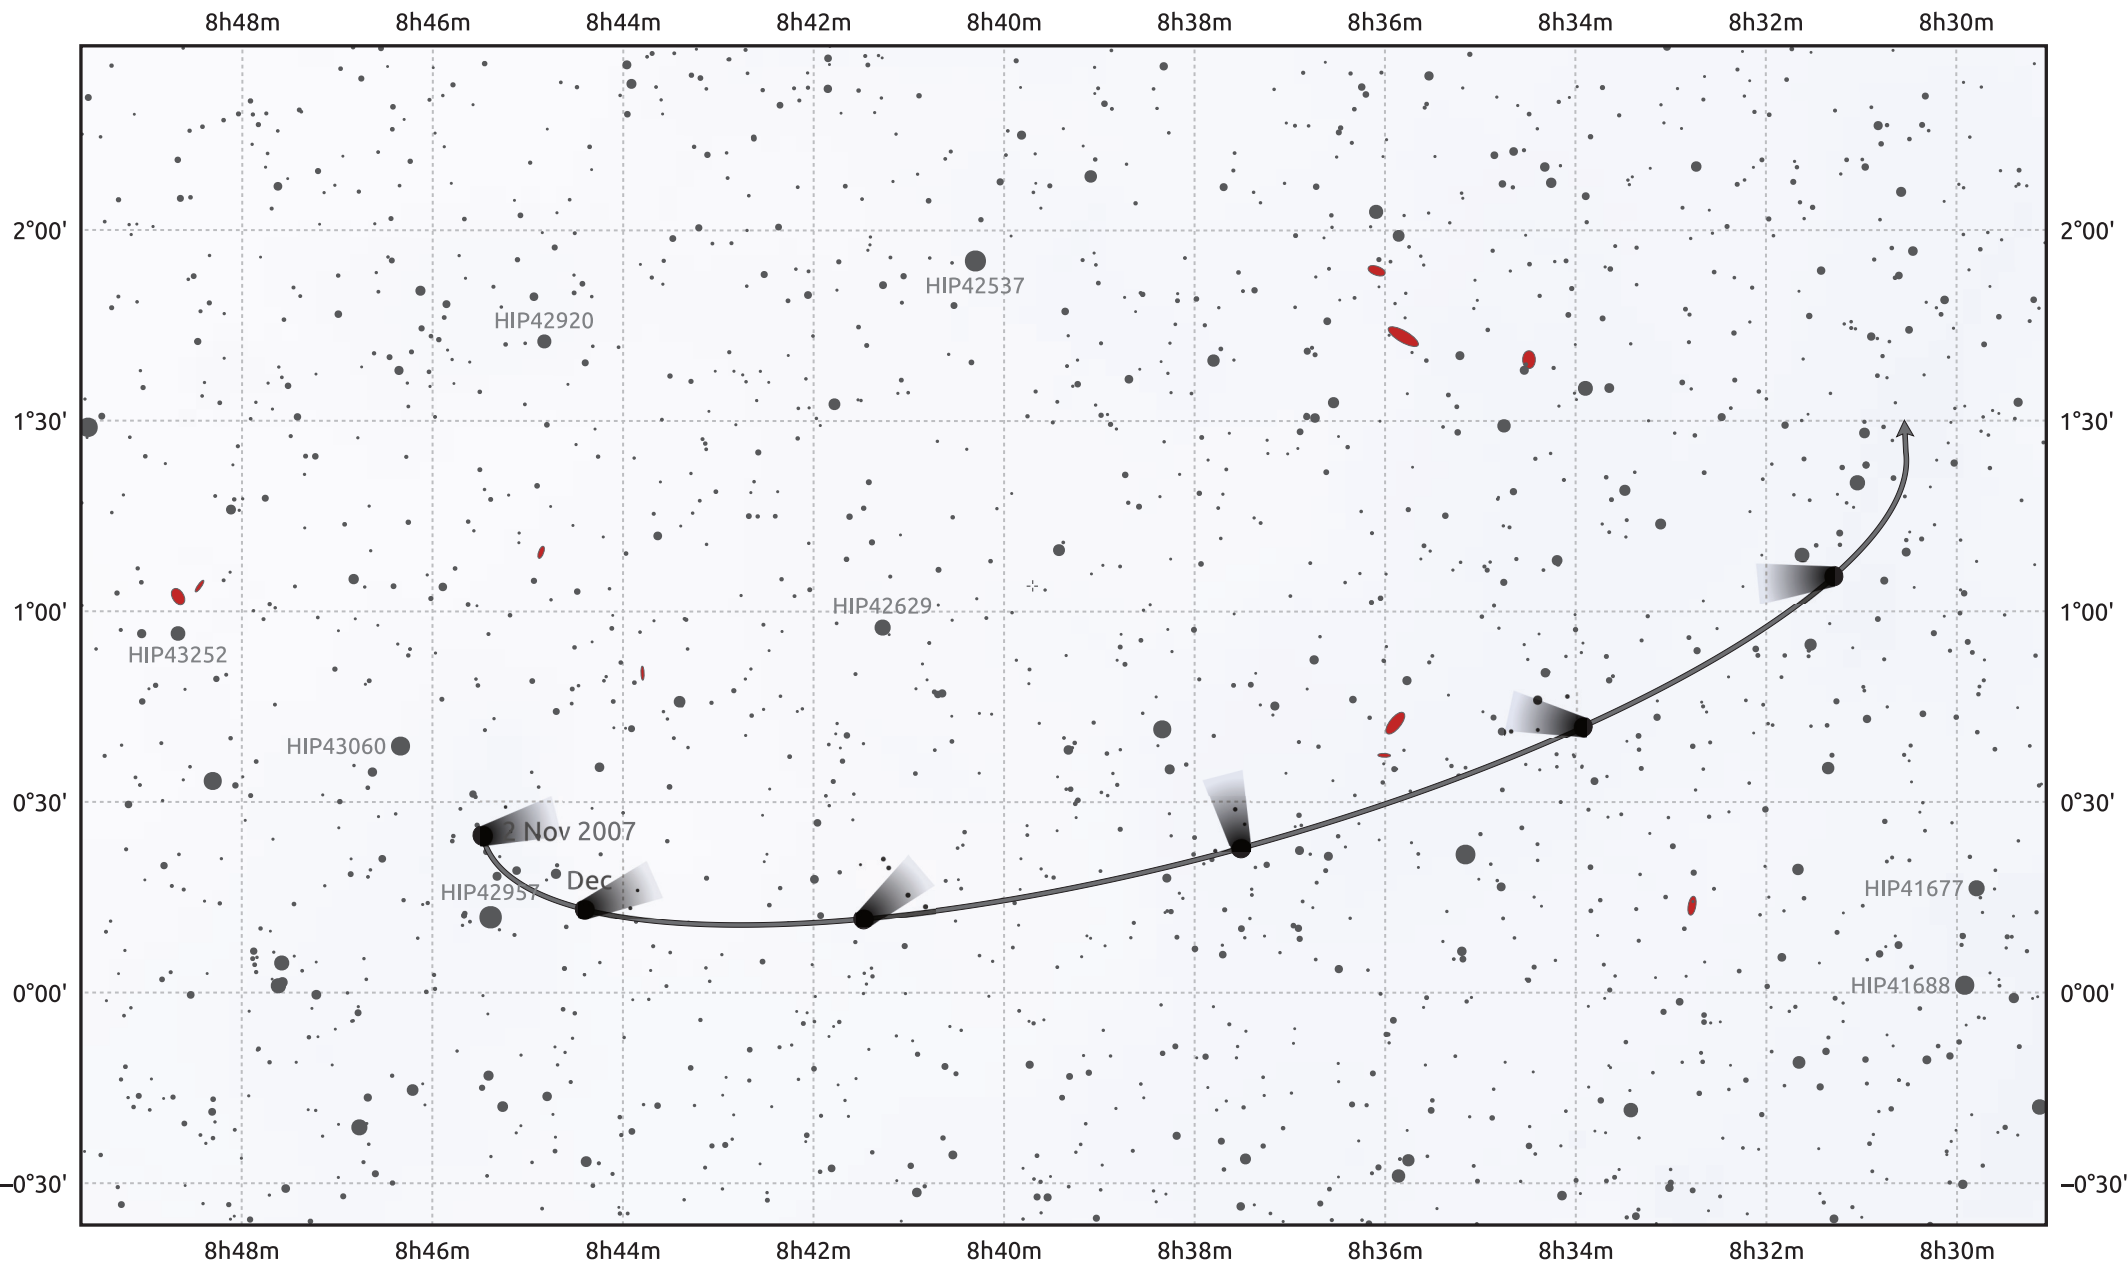

The path of 1P/Halley starting on 2 Nov 2007

© Dominic Ford 2011–2026. Date markers placed at midnight UTC. Downloaded from <https://in-the-sky.org>

Magnitude scale: · 13.0 · 12.0 · 11.0 · 10.0 · 9.0 · 8.0 · 7.0 · 6.0

— Ecliptic Plane

- Galaxy
- Bright nebula
- Open cluster
- ⊕ Globular cluster
- ⊕ Planetary nebula

Date	Mag
2008 Jan 1	nan
2008 Mar 1	nan