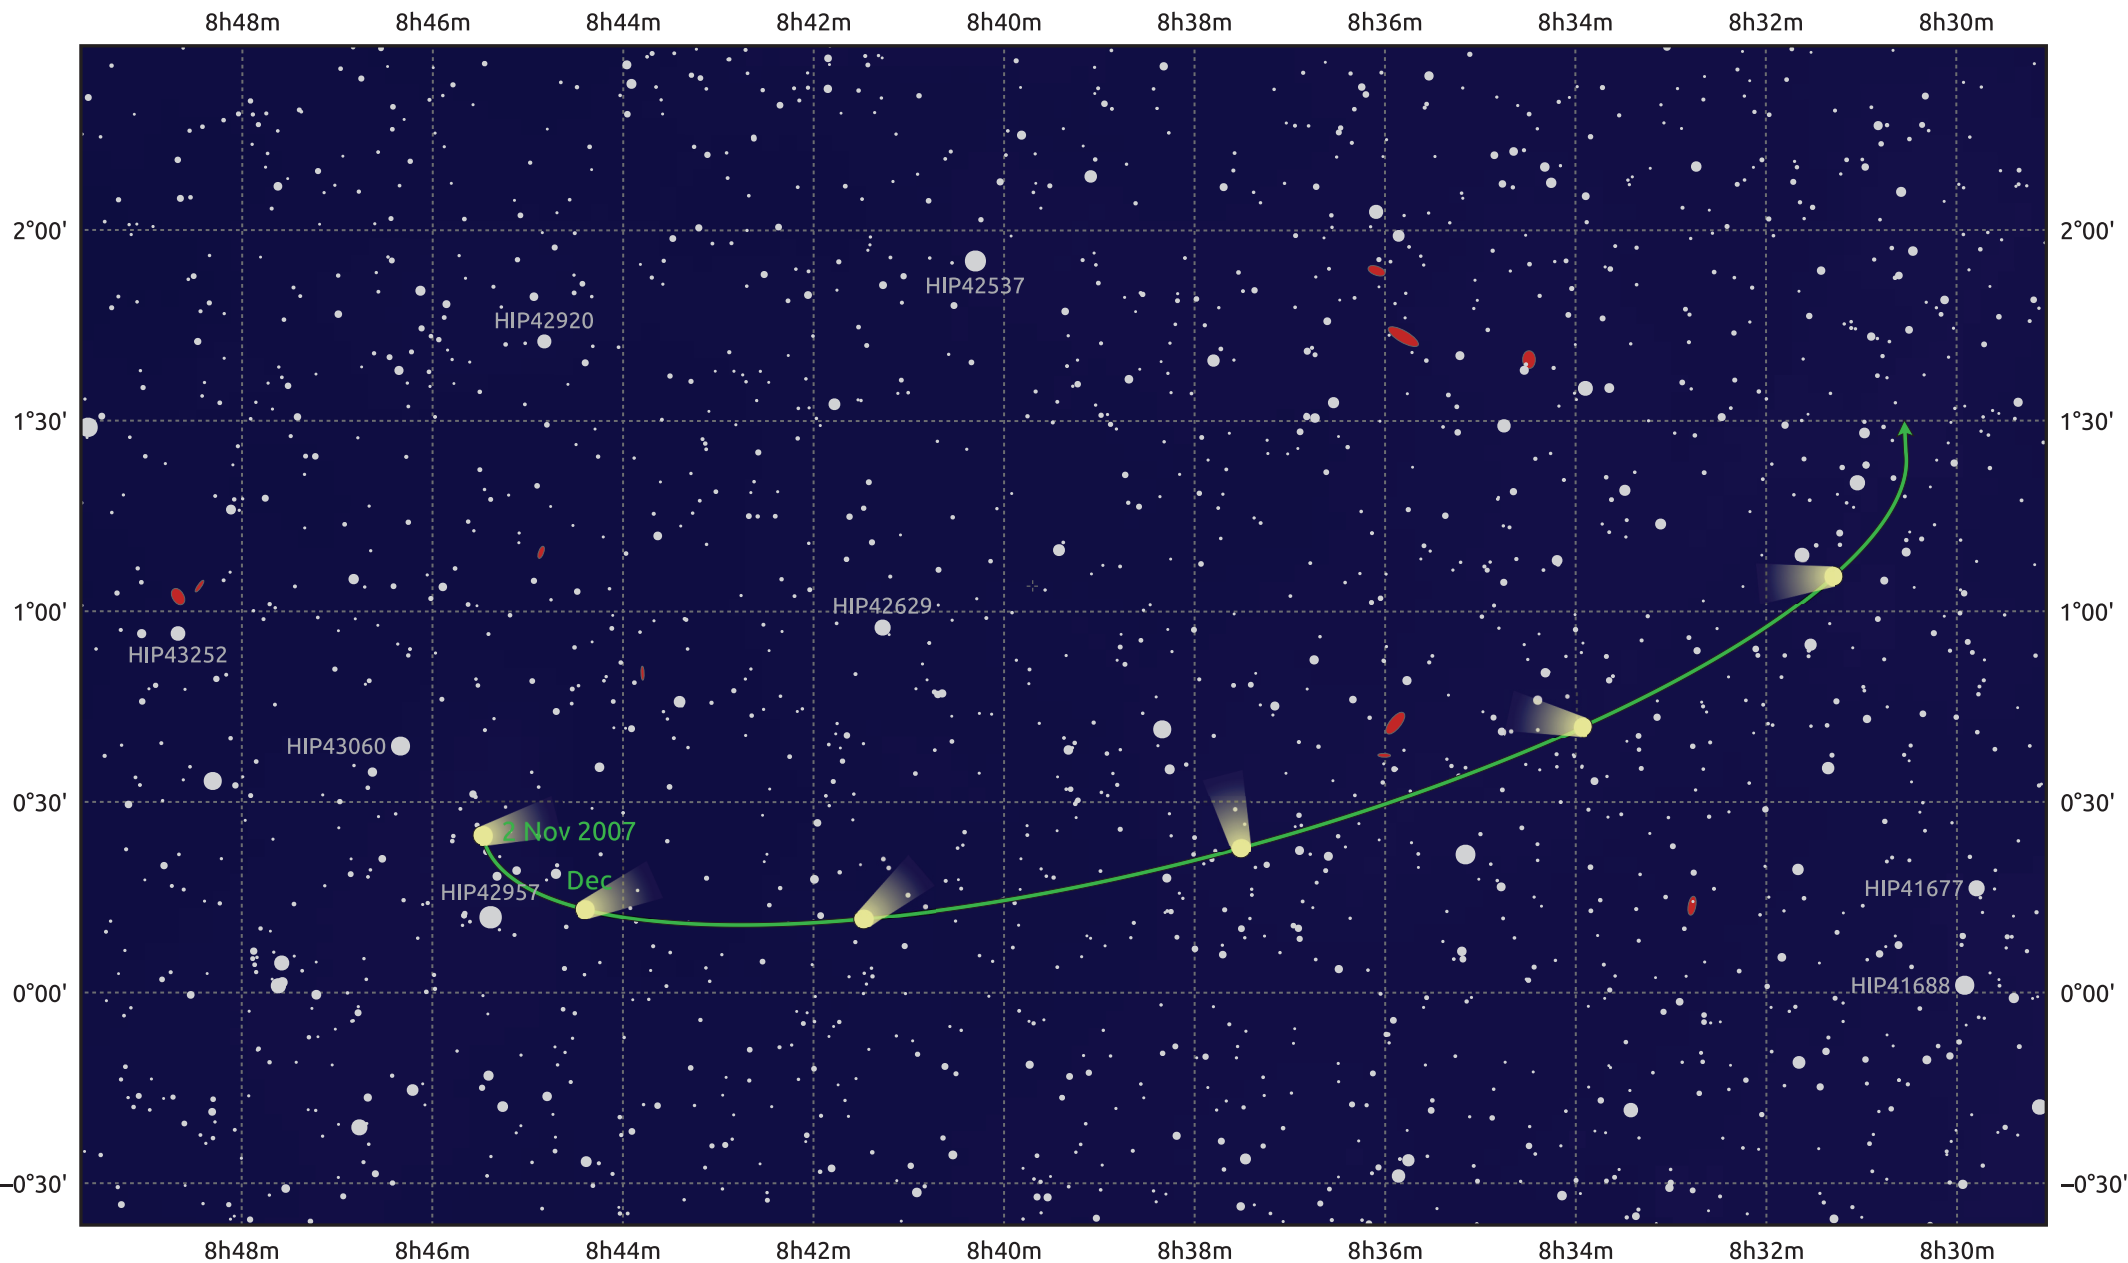

# The path of 1P/Halley starting on 2 Nov 2007

© Dominic Ford 2011–2026. Date markers placed at midnight UTC. Downloaded from <https://in-the-sky.org>

Magnitude scale: · 13.0 · 12.0 · 11.0 · 10.0 · 9.0 · 8.0 · 7.0 · 6.0

— Ecliptic Plane

-  Galaxy
-  Bright nebula
-  Open cluster
-  Globular cluster
-  Planetary nebula

| Date       | Mag |
|------------|-----|
| 2008 Jan 1 | nan |
| 2008 Mar 1 | nan |