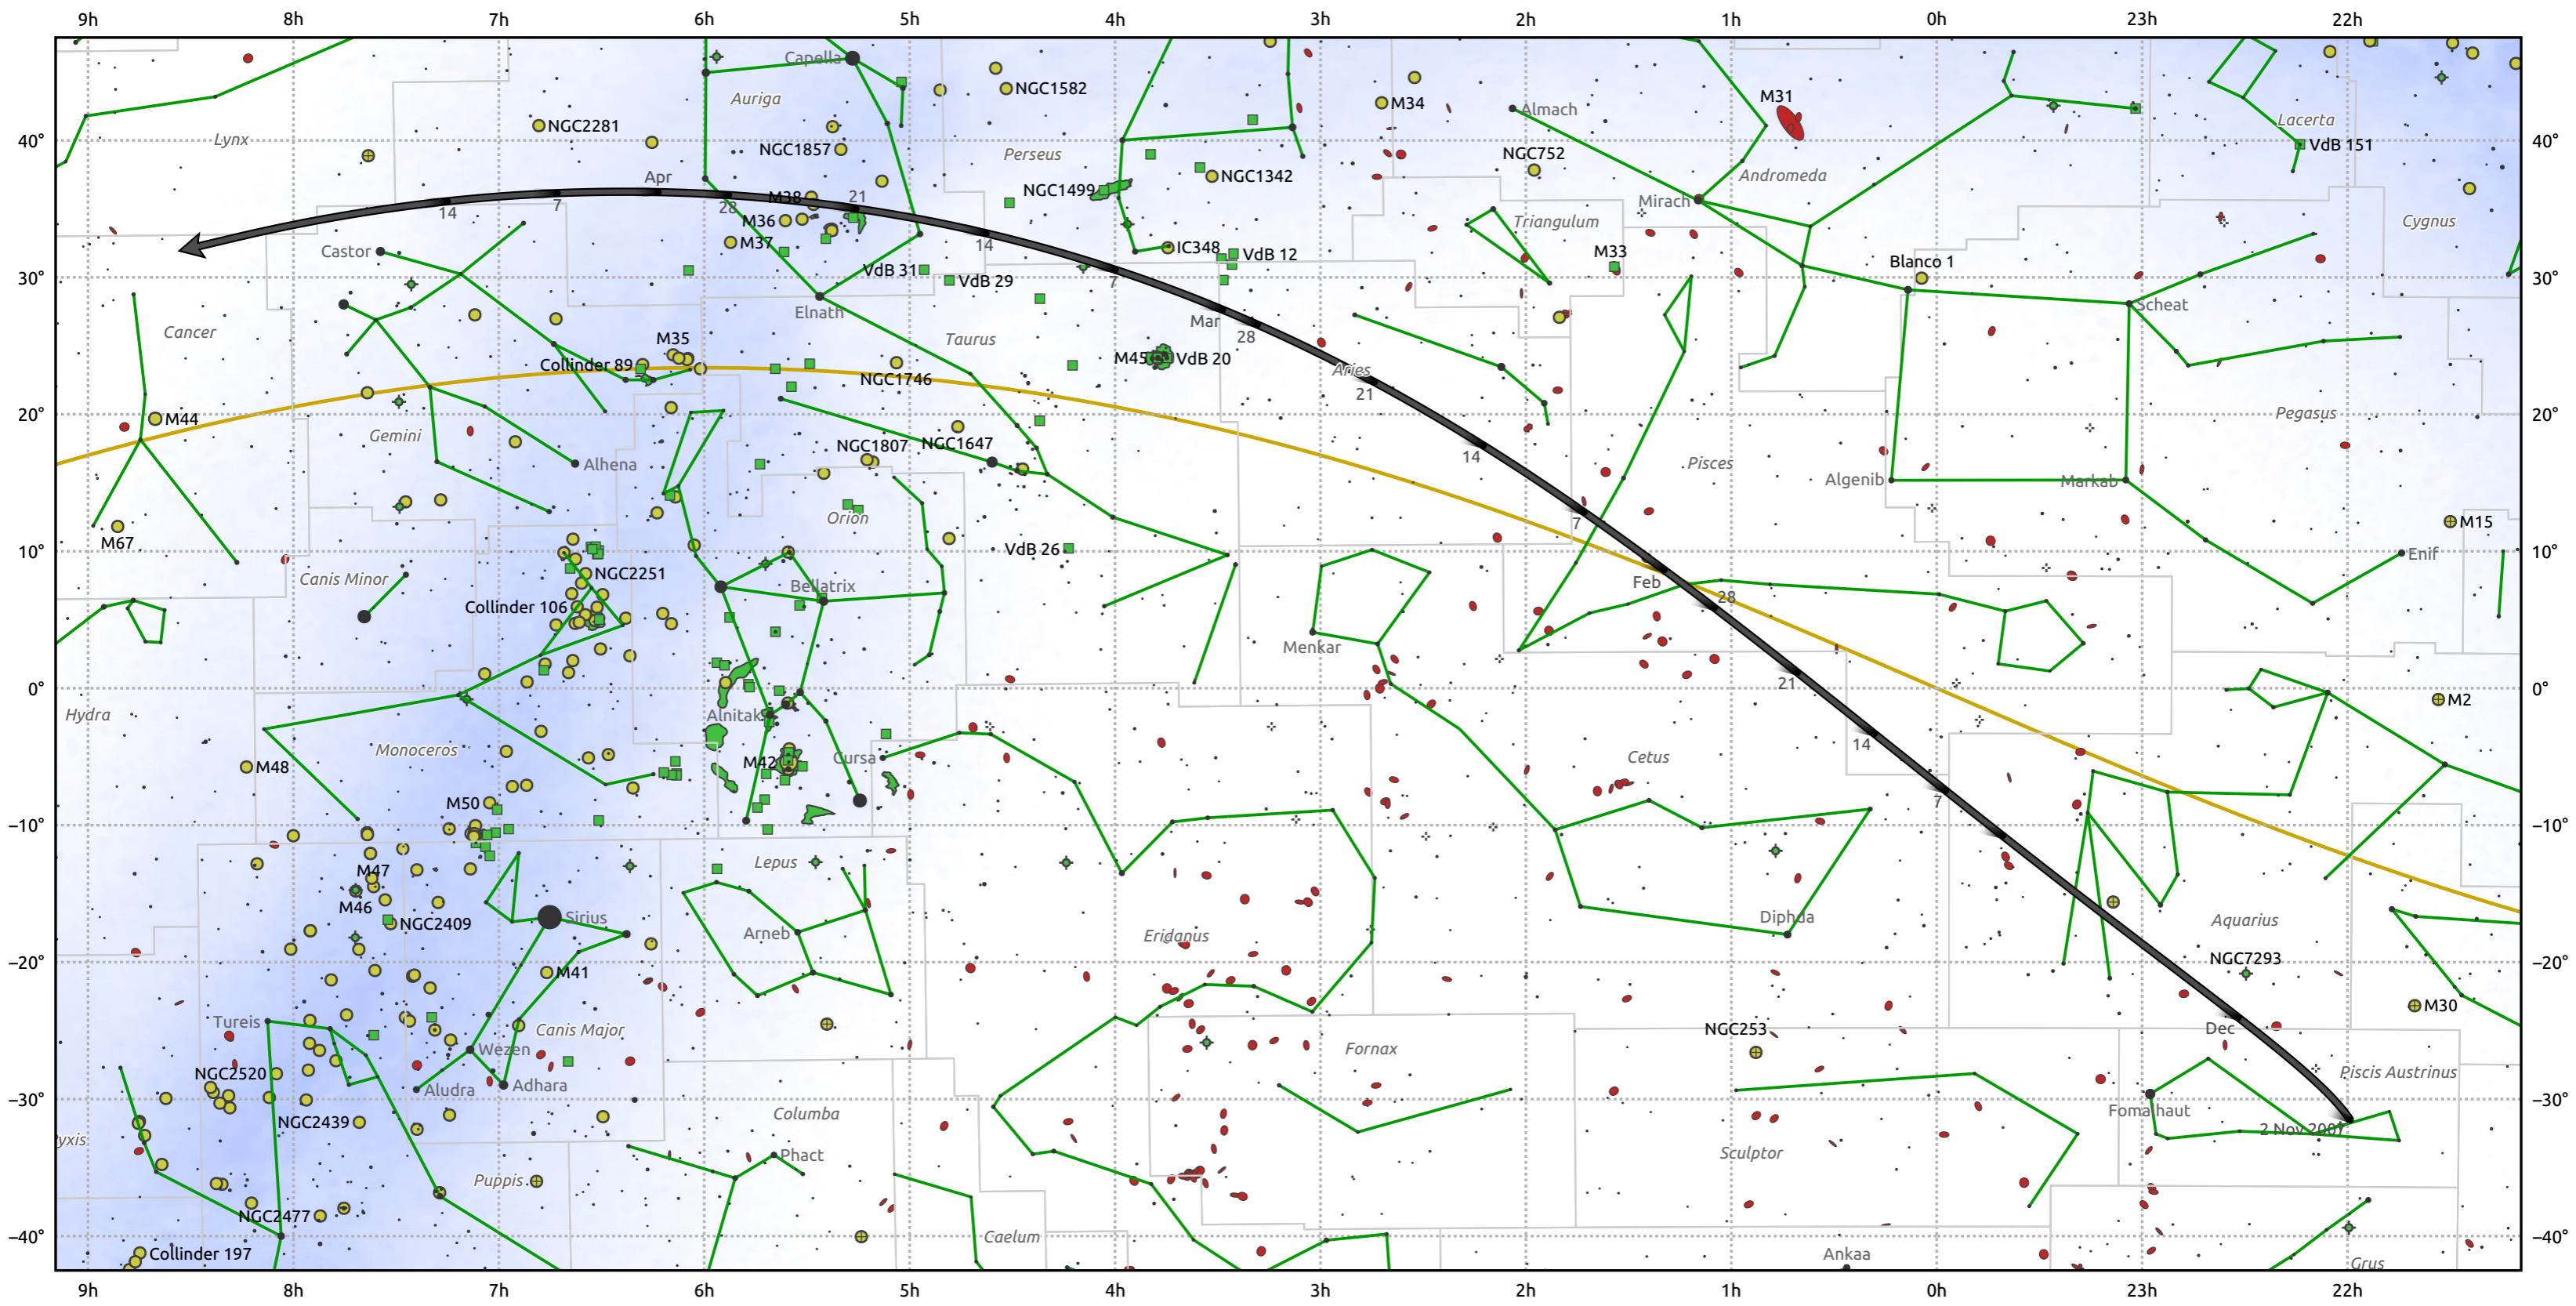

# The path of 46P/Wirtanen starting on 2 Nov 2007

© Dominic Ford 2011–2025. Date markers placed at midnight UTC. Downloaded from <https://in-the-sky.org>

Magnitude scale: ● 6.0 ● 5.0 ● 4.0 ● 3.0 ● 2.0 ● 1.0 ● 0.0 ● -1.0 ● -2.0

— Ecliptic Plane

● Galaxy ■ Bright nebula ● Open cluster ⊕ Globular cluster ◆ Planetary nebula

Date	Mag
2007 Nov 28	10.5
2007 Dec 23	9.5
2008 Jan 1	9.2
2008 Mar 1	9.2
2008 Mar 28	10.6
2008 Apr 14	11.6