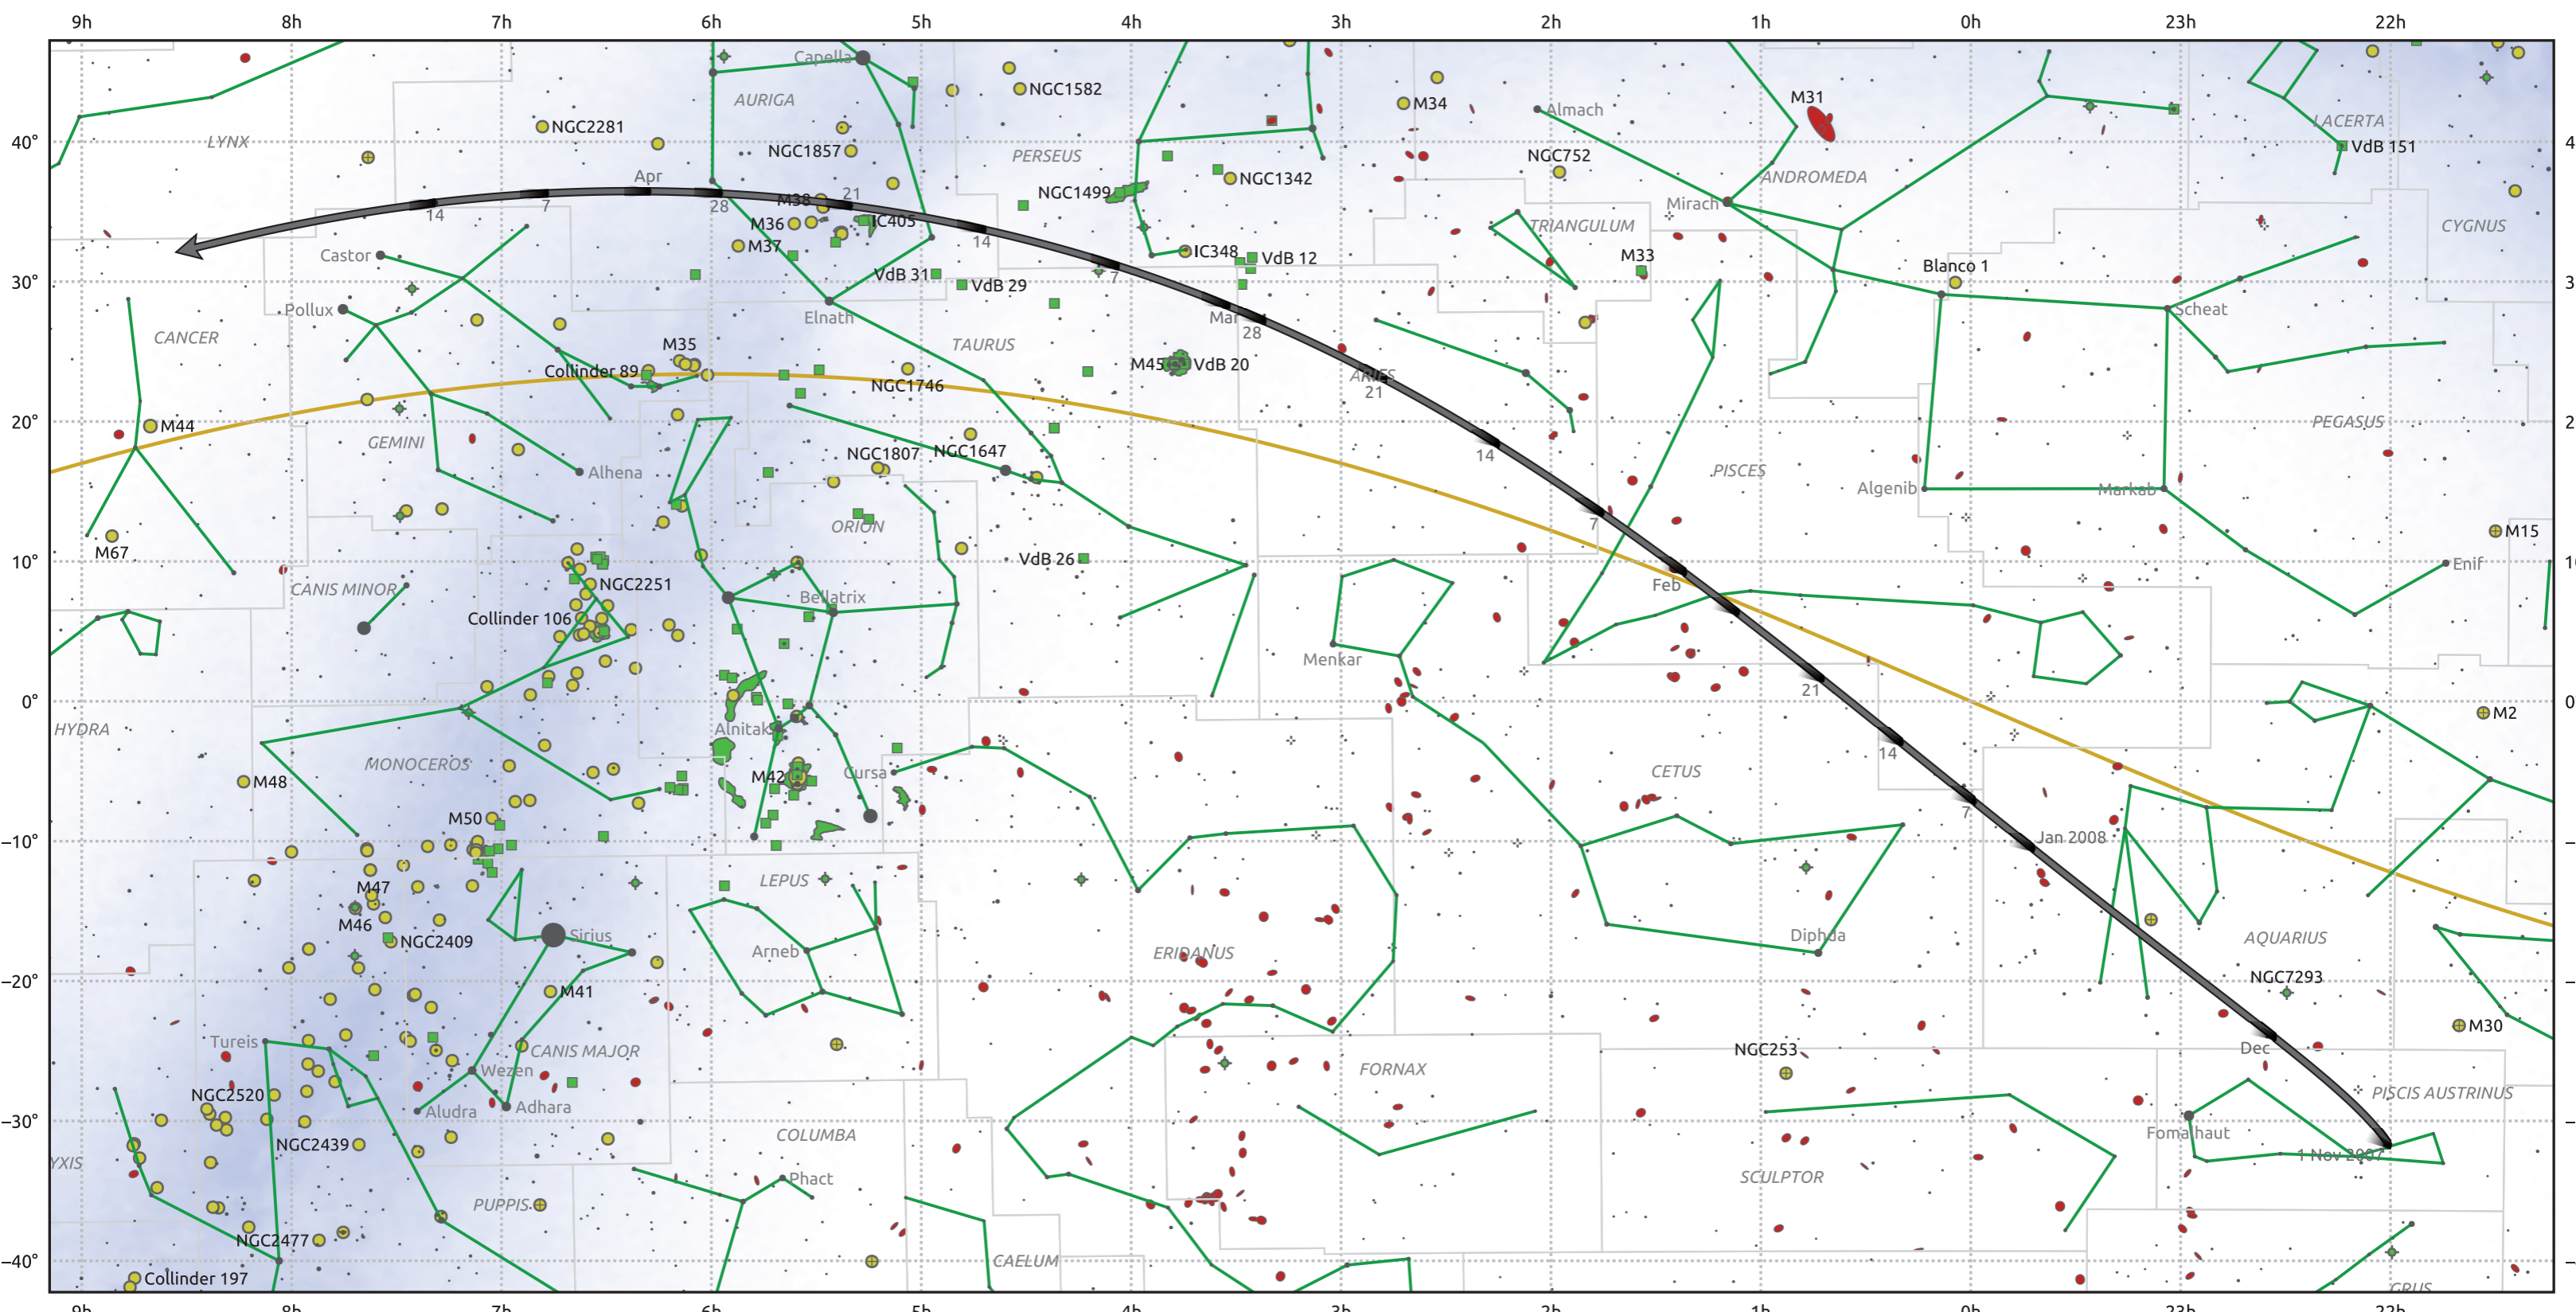

# The path of 46P/Wirtanen starting on 1 Nov 2007

© Dominic Ford 2011–2025. Date markers placed at midnight UTC. Downloaded from <https://in-the-sky.org>

Magnitude scale: ● 6.0 ● 5.0 ● 4.0 ● 3.0 ● 2.0 ● 1.0 ● 0.0 ● -1.0 ● -2.0

— Ecliptic Plane

● Galaxy ■ Bright nebula ● Open cluster ⊕ Globular cluster ◆ Planetary nebula

Date	Mag
2007 Nov 1	11.5
2007 Nov 27	10.5
2007 Dec 22	9.5
2008 Jan 1	9.1
2008 Mar 1	9.2
2008 Mar 27	10.5
2008 Apr 13	11.6