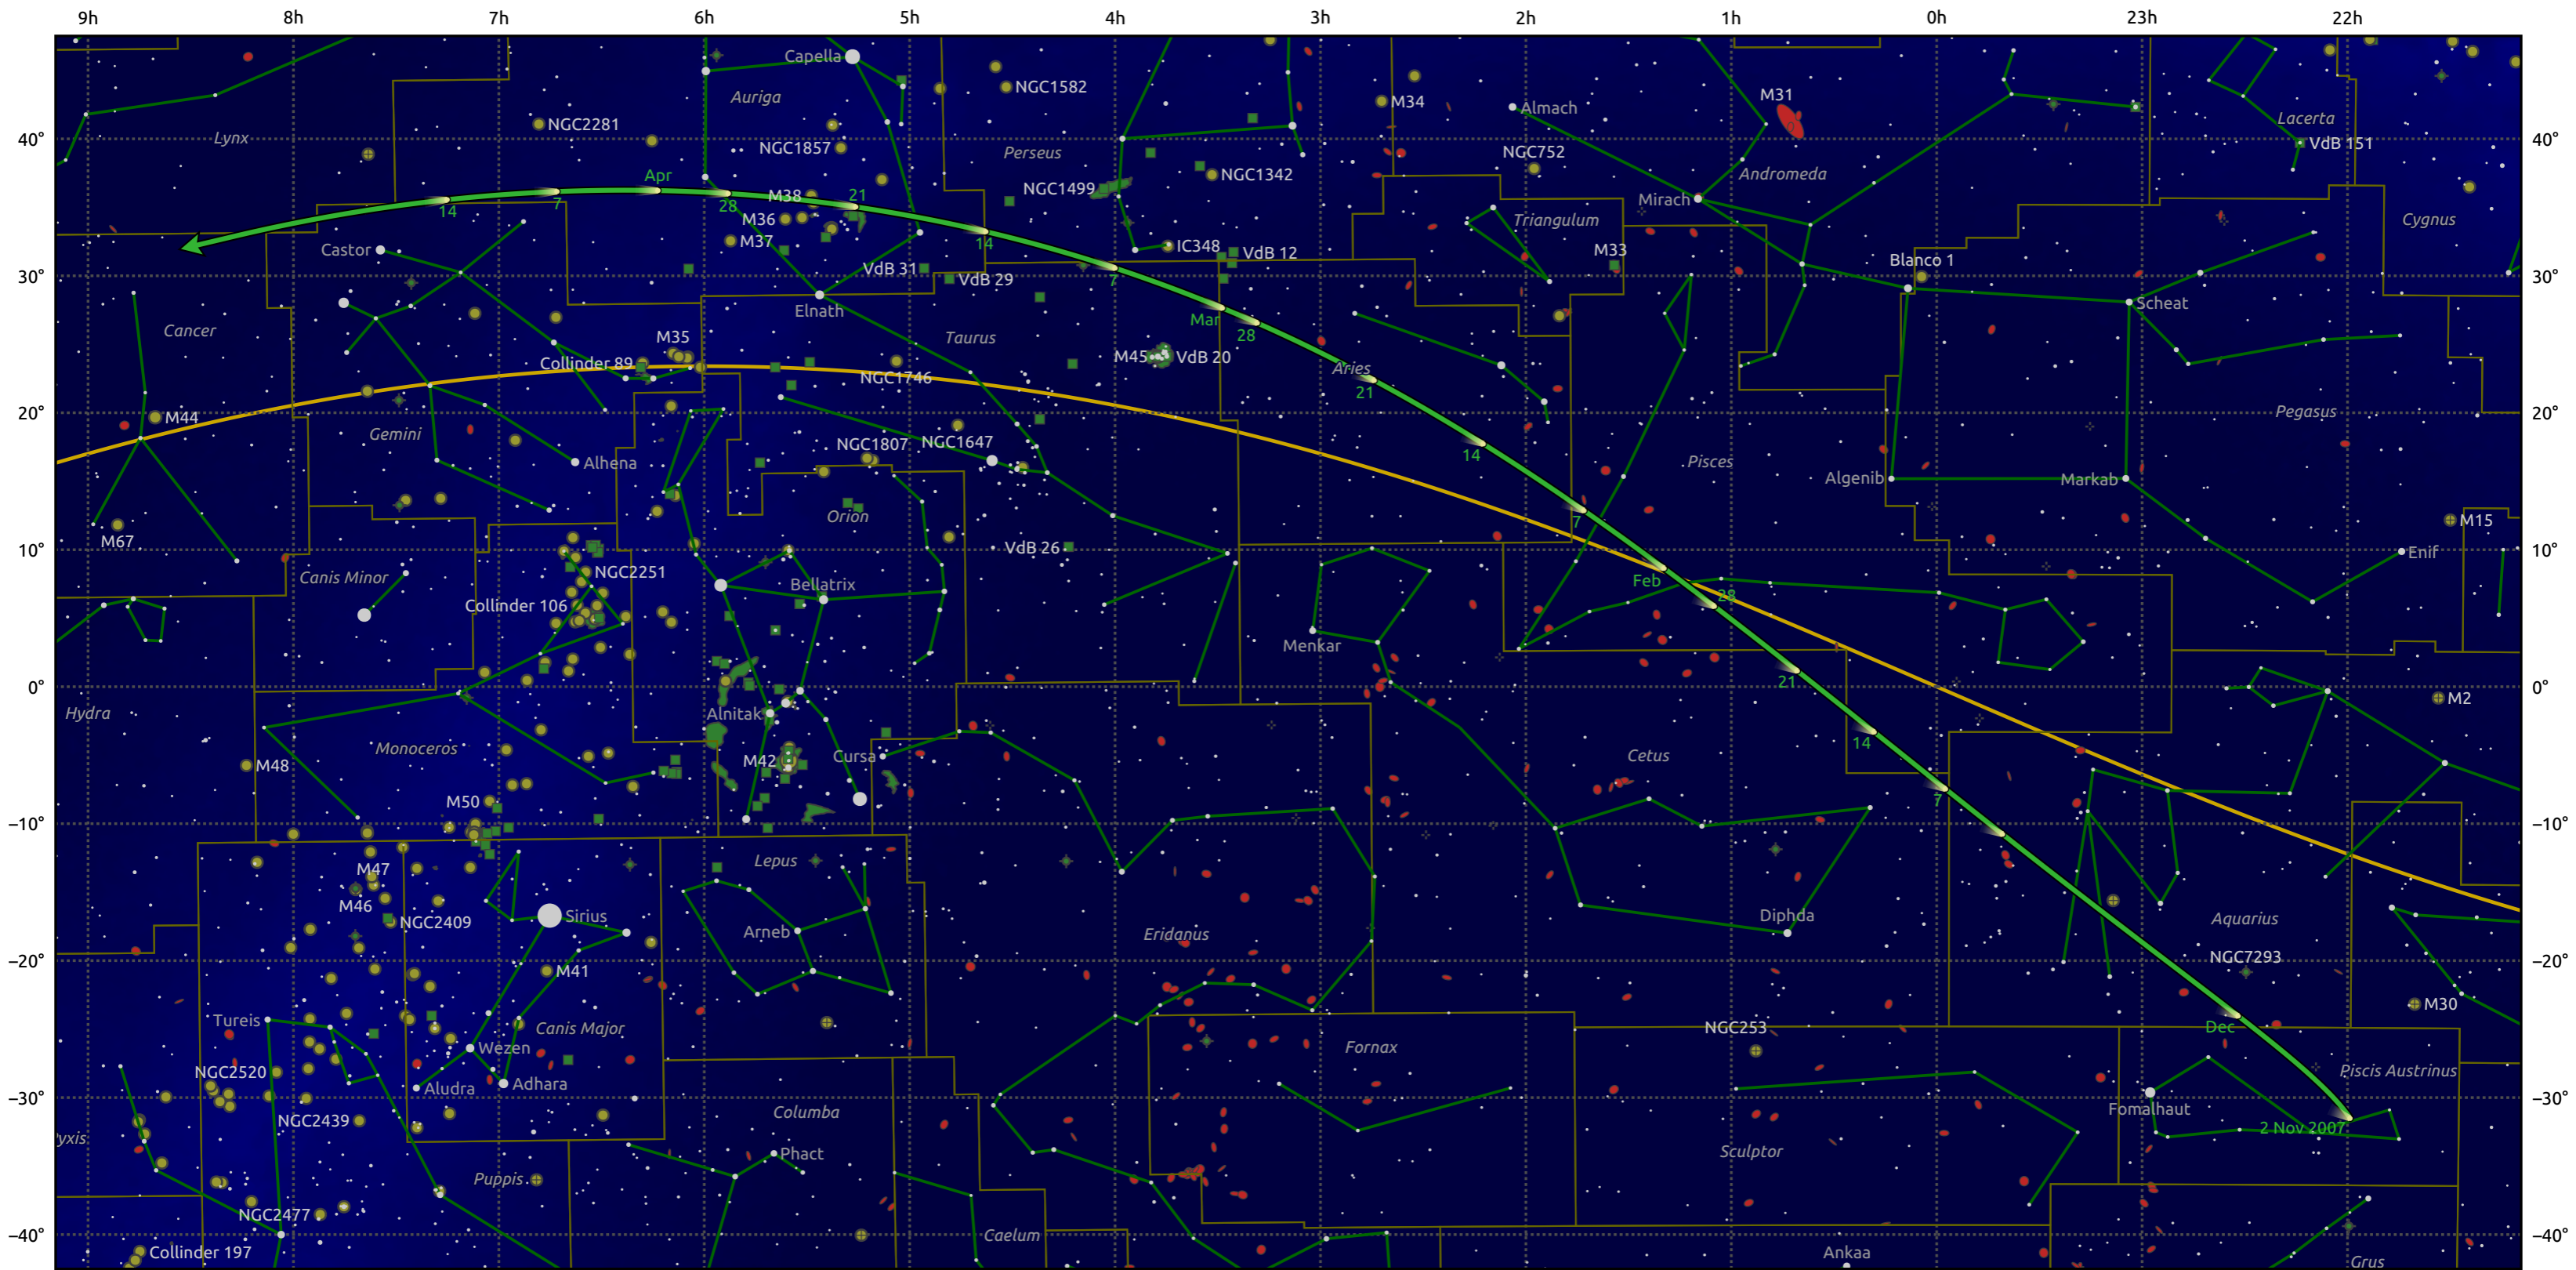

The path of 46P/Wirtanen starting on 2 Nov 2007

© Dominic Ford 2011–2025. Date markers placed at midnight UTC. Downloaded from <https://in-the-sky.org>

Magnitude scale: 6.0 5.0 4.0 3.0 2.0 1.0 0.0 -1.0 -2.0

— Ecliptic Plane

Galaxy Bright nebula Open cluster Globular cluster Planetary nebula

Date	Mag
2007 Nov 28	10.5
2007 Dec 23	9.5
2008 Jan 1	9.2
2008 Mar 1	9.2
2008 Mar 28	10.6
2008 Apr 14	11.6