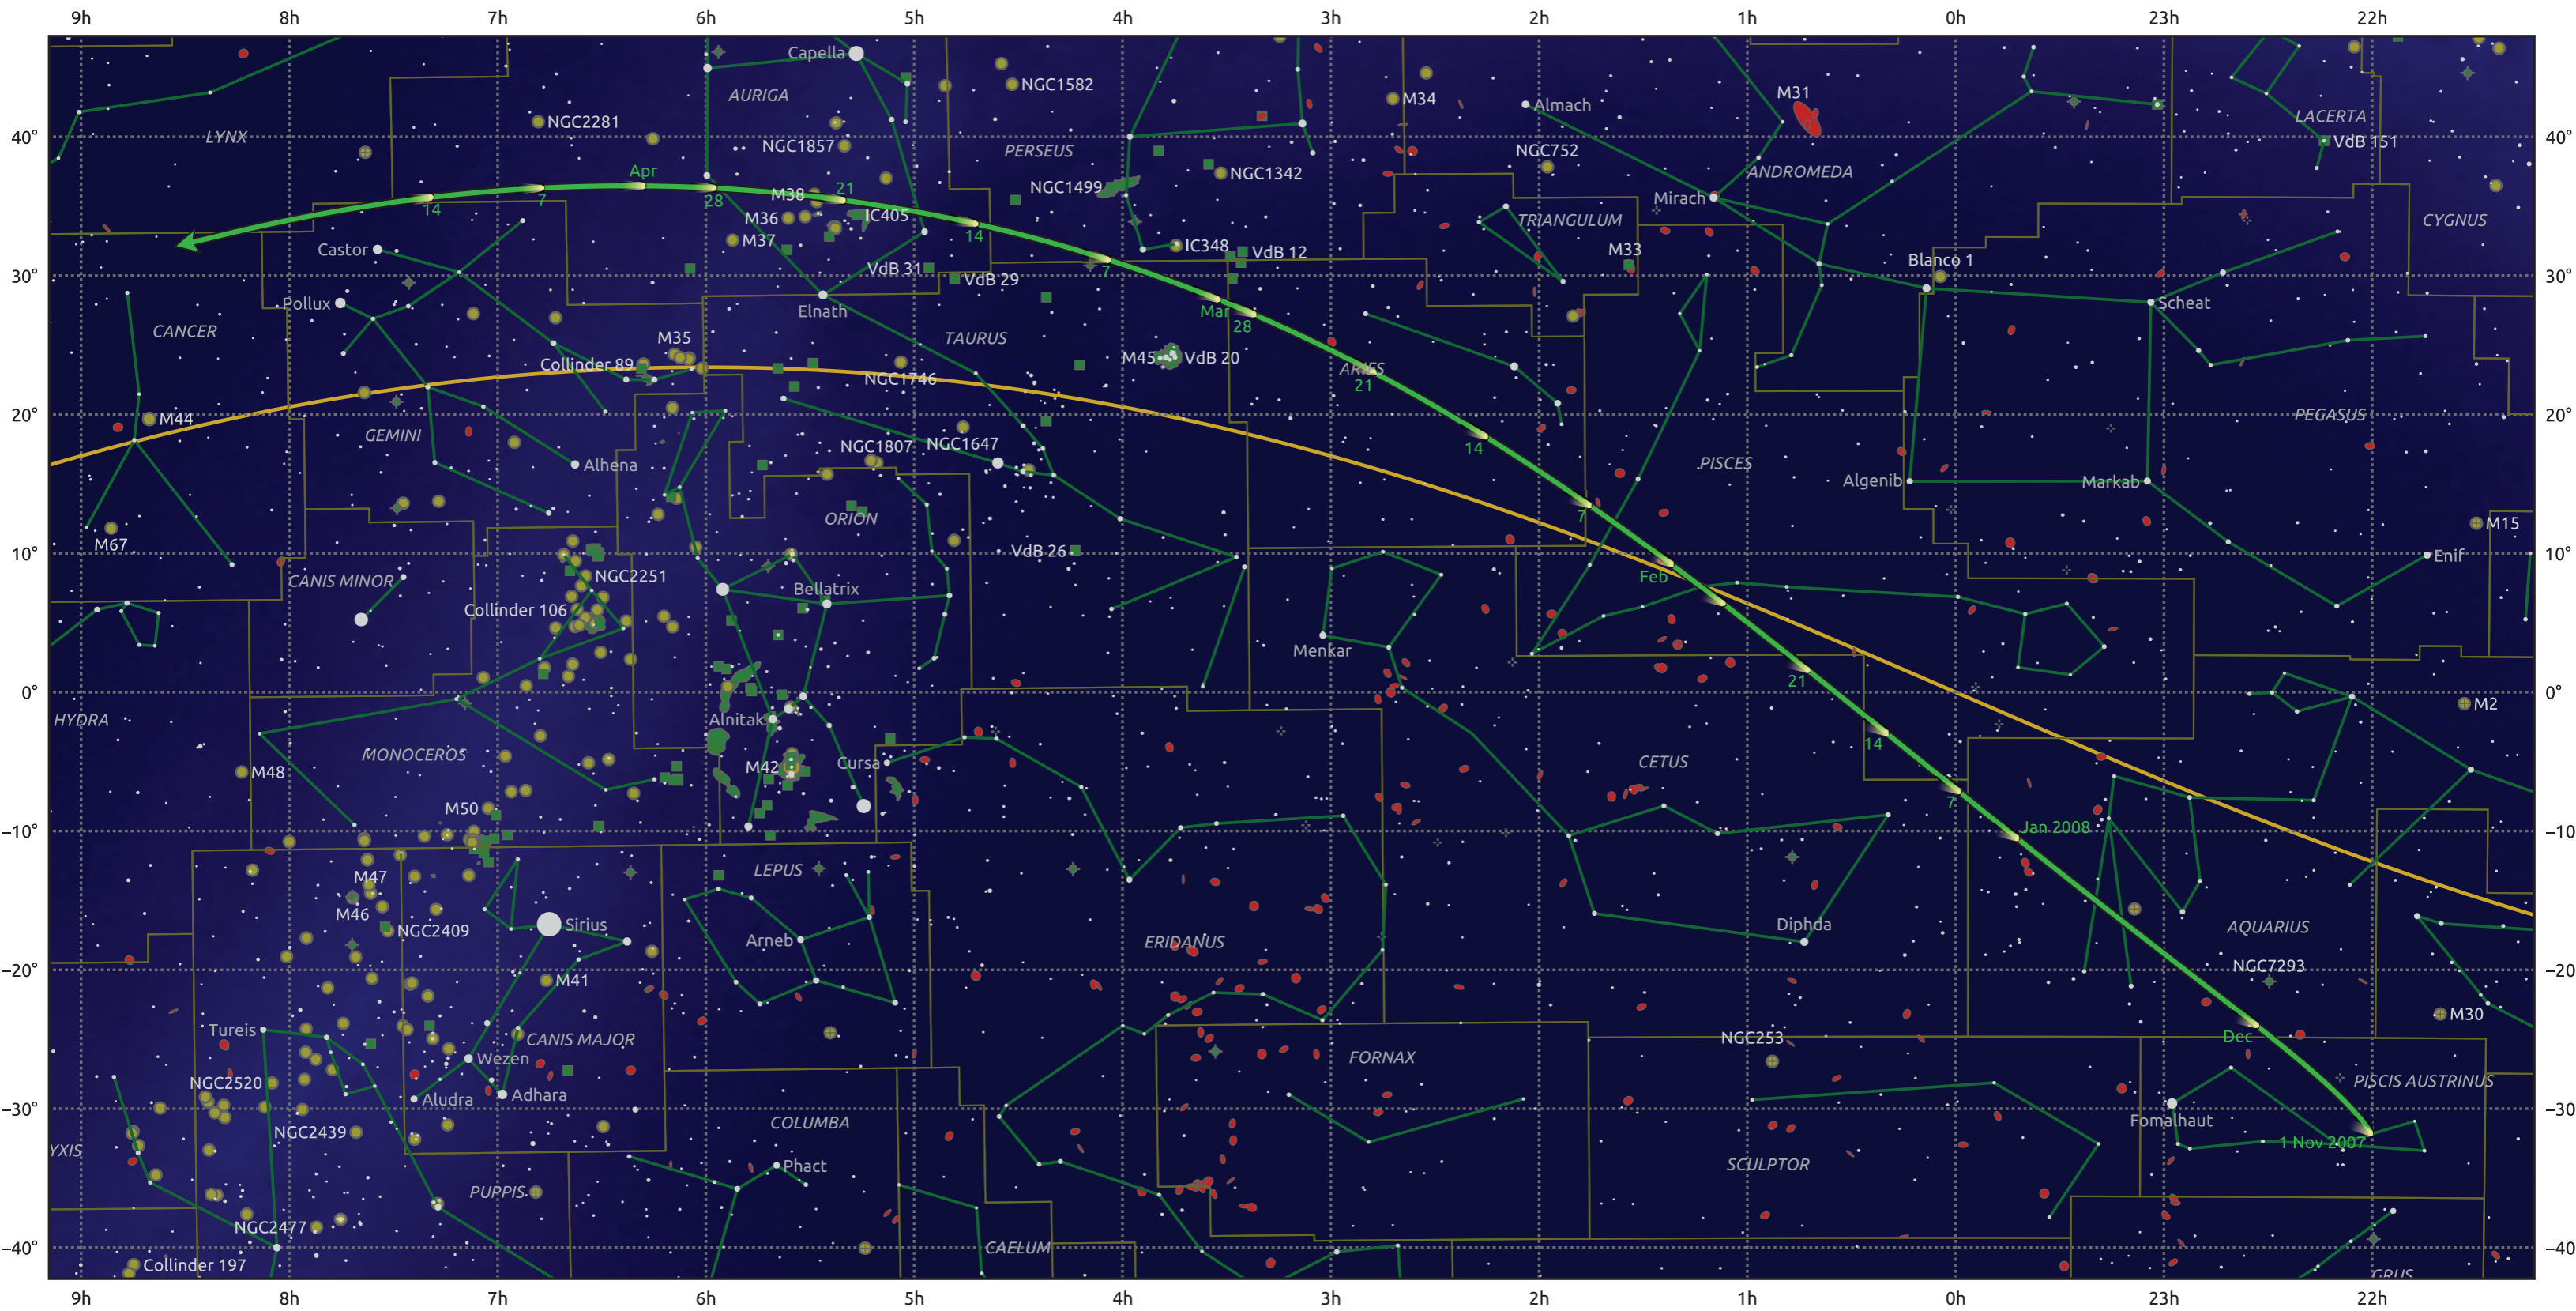

The path of 46P/Wirtanen starting on 1 Nov 2007

© Dominic Ford 2011–2025. Date markers placed at midnight UTC. Downloaded from <https://in-the-sky.org>

Magnitude scale: ● 6.0 ● 5.0 ● 4.0 ● 3.0 ● 2.0 ● 1.0 ● 0.0 ● -1.0 ● -2.0

— Ecliptic Plane

● Galaxy ■ Bright nebula ● Open cluster ● Globular cluster ◆ Planetary nebula

Date	Mag
2007 Nov 1	11.5
2007 Nov 27	10.5
2007 Dec 22	9.5
2008 Jan 1	9.1
2008 Mar 1	9.2
2008 Mar 27	10.5
2008 Apr 13	11.6