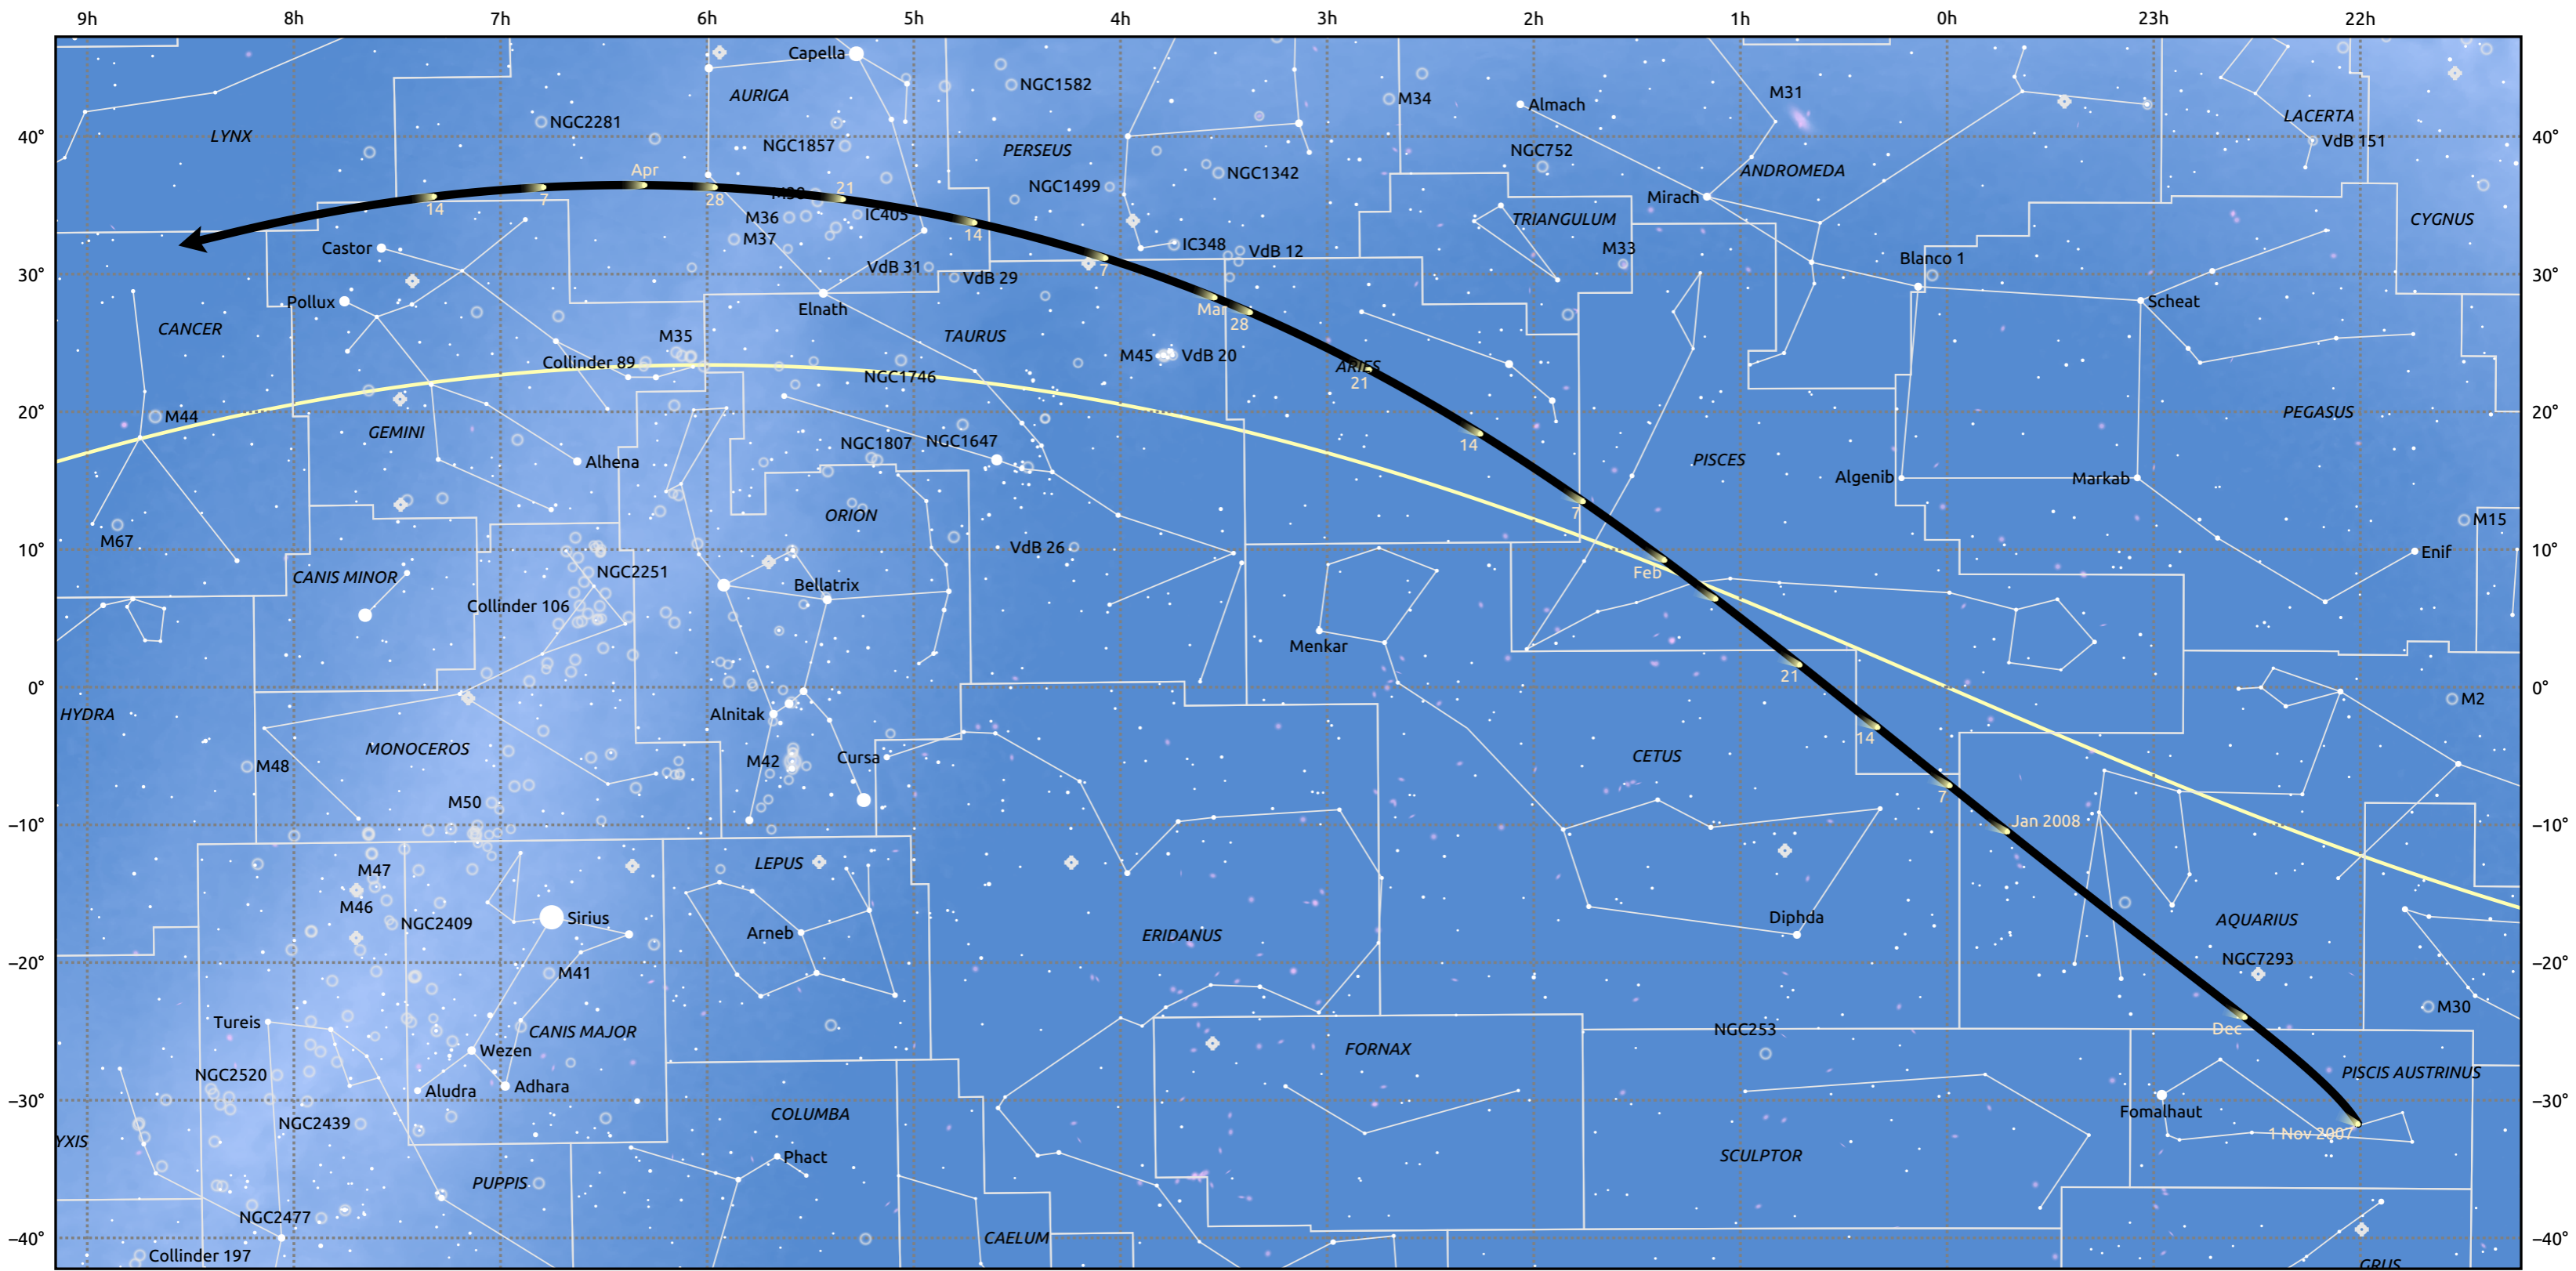

The path of 46P/Wirtanen starting on 1 Nov 2007

© Dominic Ford 2011–2025. Date markers placed at midnight UTC. Downloaded from <https://in-the-sky.org>

Magnitude scale: 6.0 5.0 4.0 3.0 2.0 1.0 0.0 -1.0 -2.0

— Ecliptic Plane

Galaxy
 Bright nebula
 Open cluster
 Globular cluster
 Planetary nebula

Date	Mag
2007 Nov 1	11.5
2007 Nov 27	10.5
2007 Dec 22	9.5
2008 Jan 1	9.1
2008 Mar 1	9.2
2008 Mar 27	10.5
2008 Apr 13	11.6