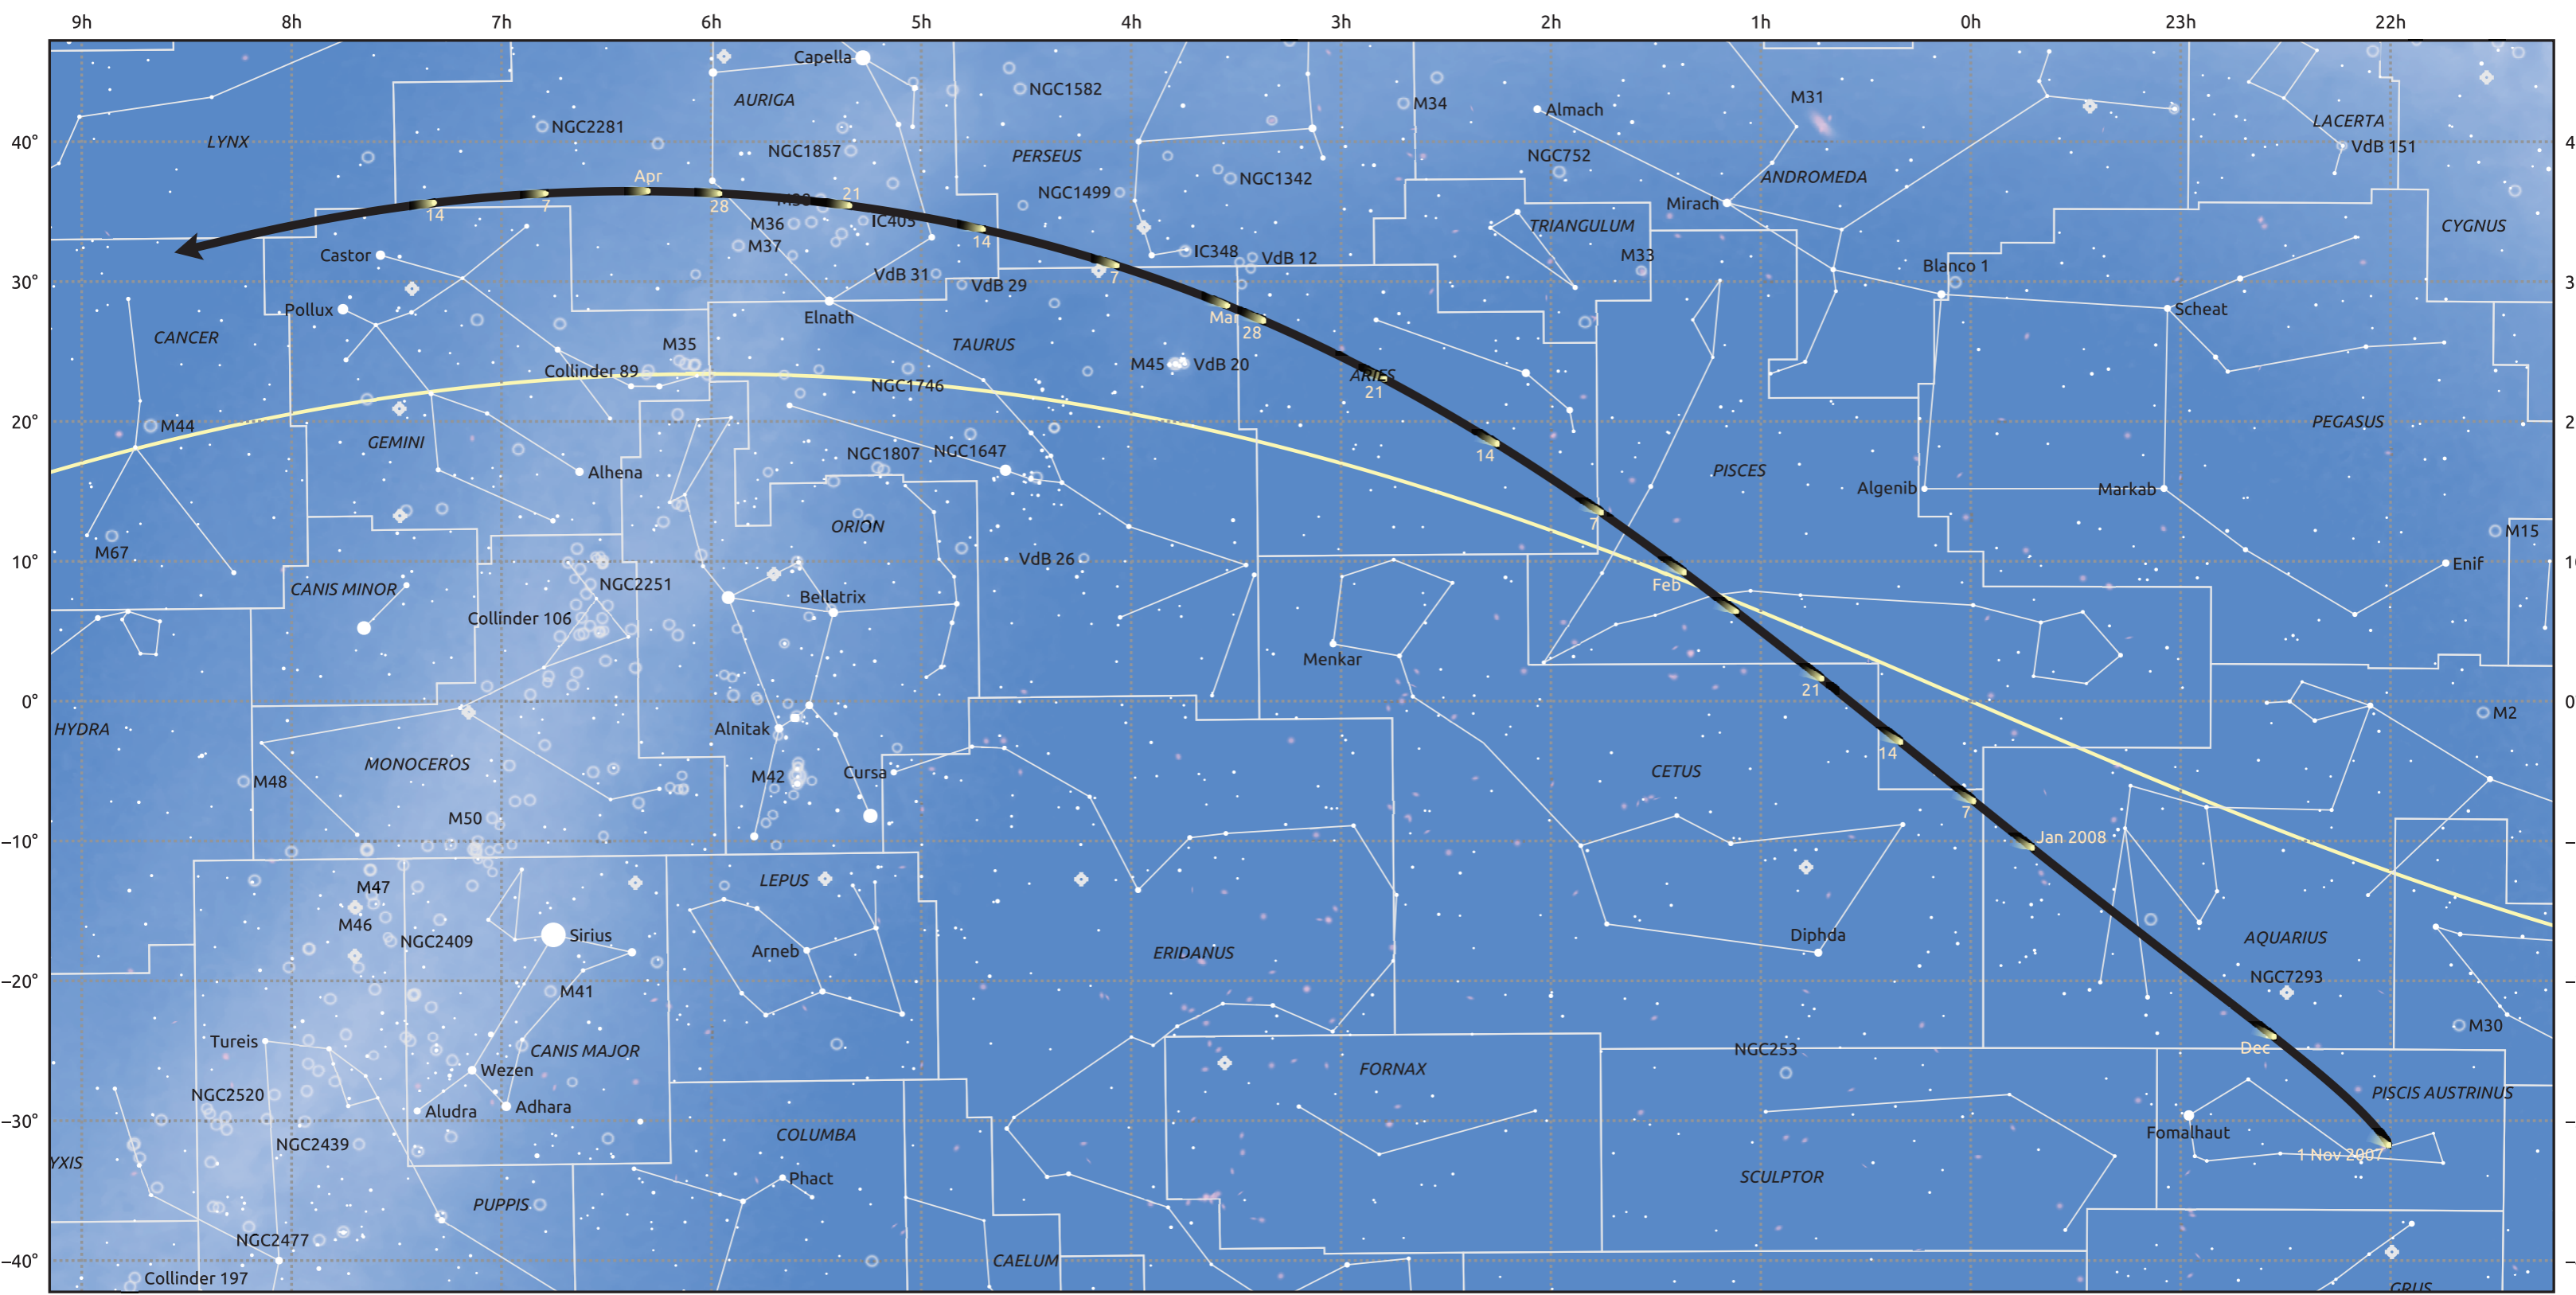

The path of 46P/Wirtanen starting on 1 Nov 2007

© Dominic Ford 2011–2025. Date markers placed at midnight UTC. Downloaded from <https://in-the-sky.org>

Magnitude scale: · 6.0 · 5.0 · 4.0 · 3.0 · 2.0 · 1.0 ● 0.0 ● -1.0 ● -2.0

— Ecliptic Plane

Galaxy Bright nebula Open cluster Globular cluster Planetary nebula

Date	Mag
2007 Nov 1	11.5
2007 Nov 27	10.5
2007 Dec 22	9.5
2008 Jan 1	9.1
2008 Mar 1	9.2
2008 Mar 27	10.5
2008 Apr 13	11.6