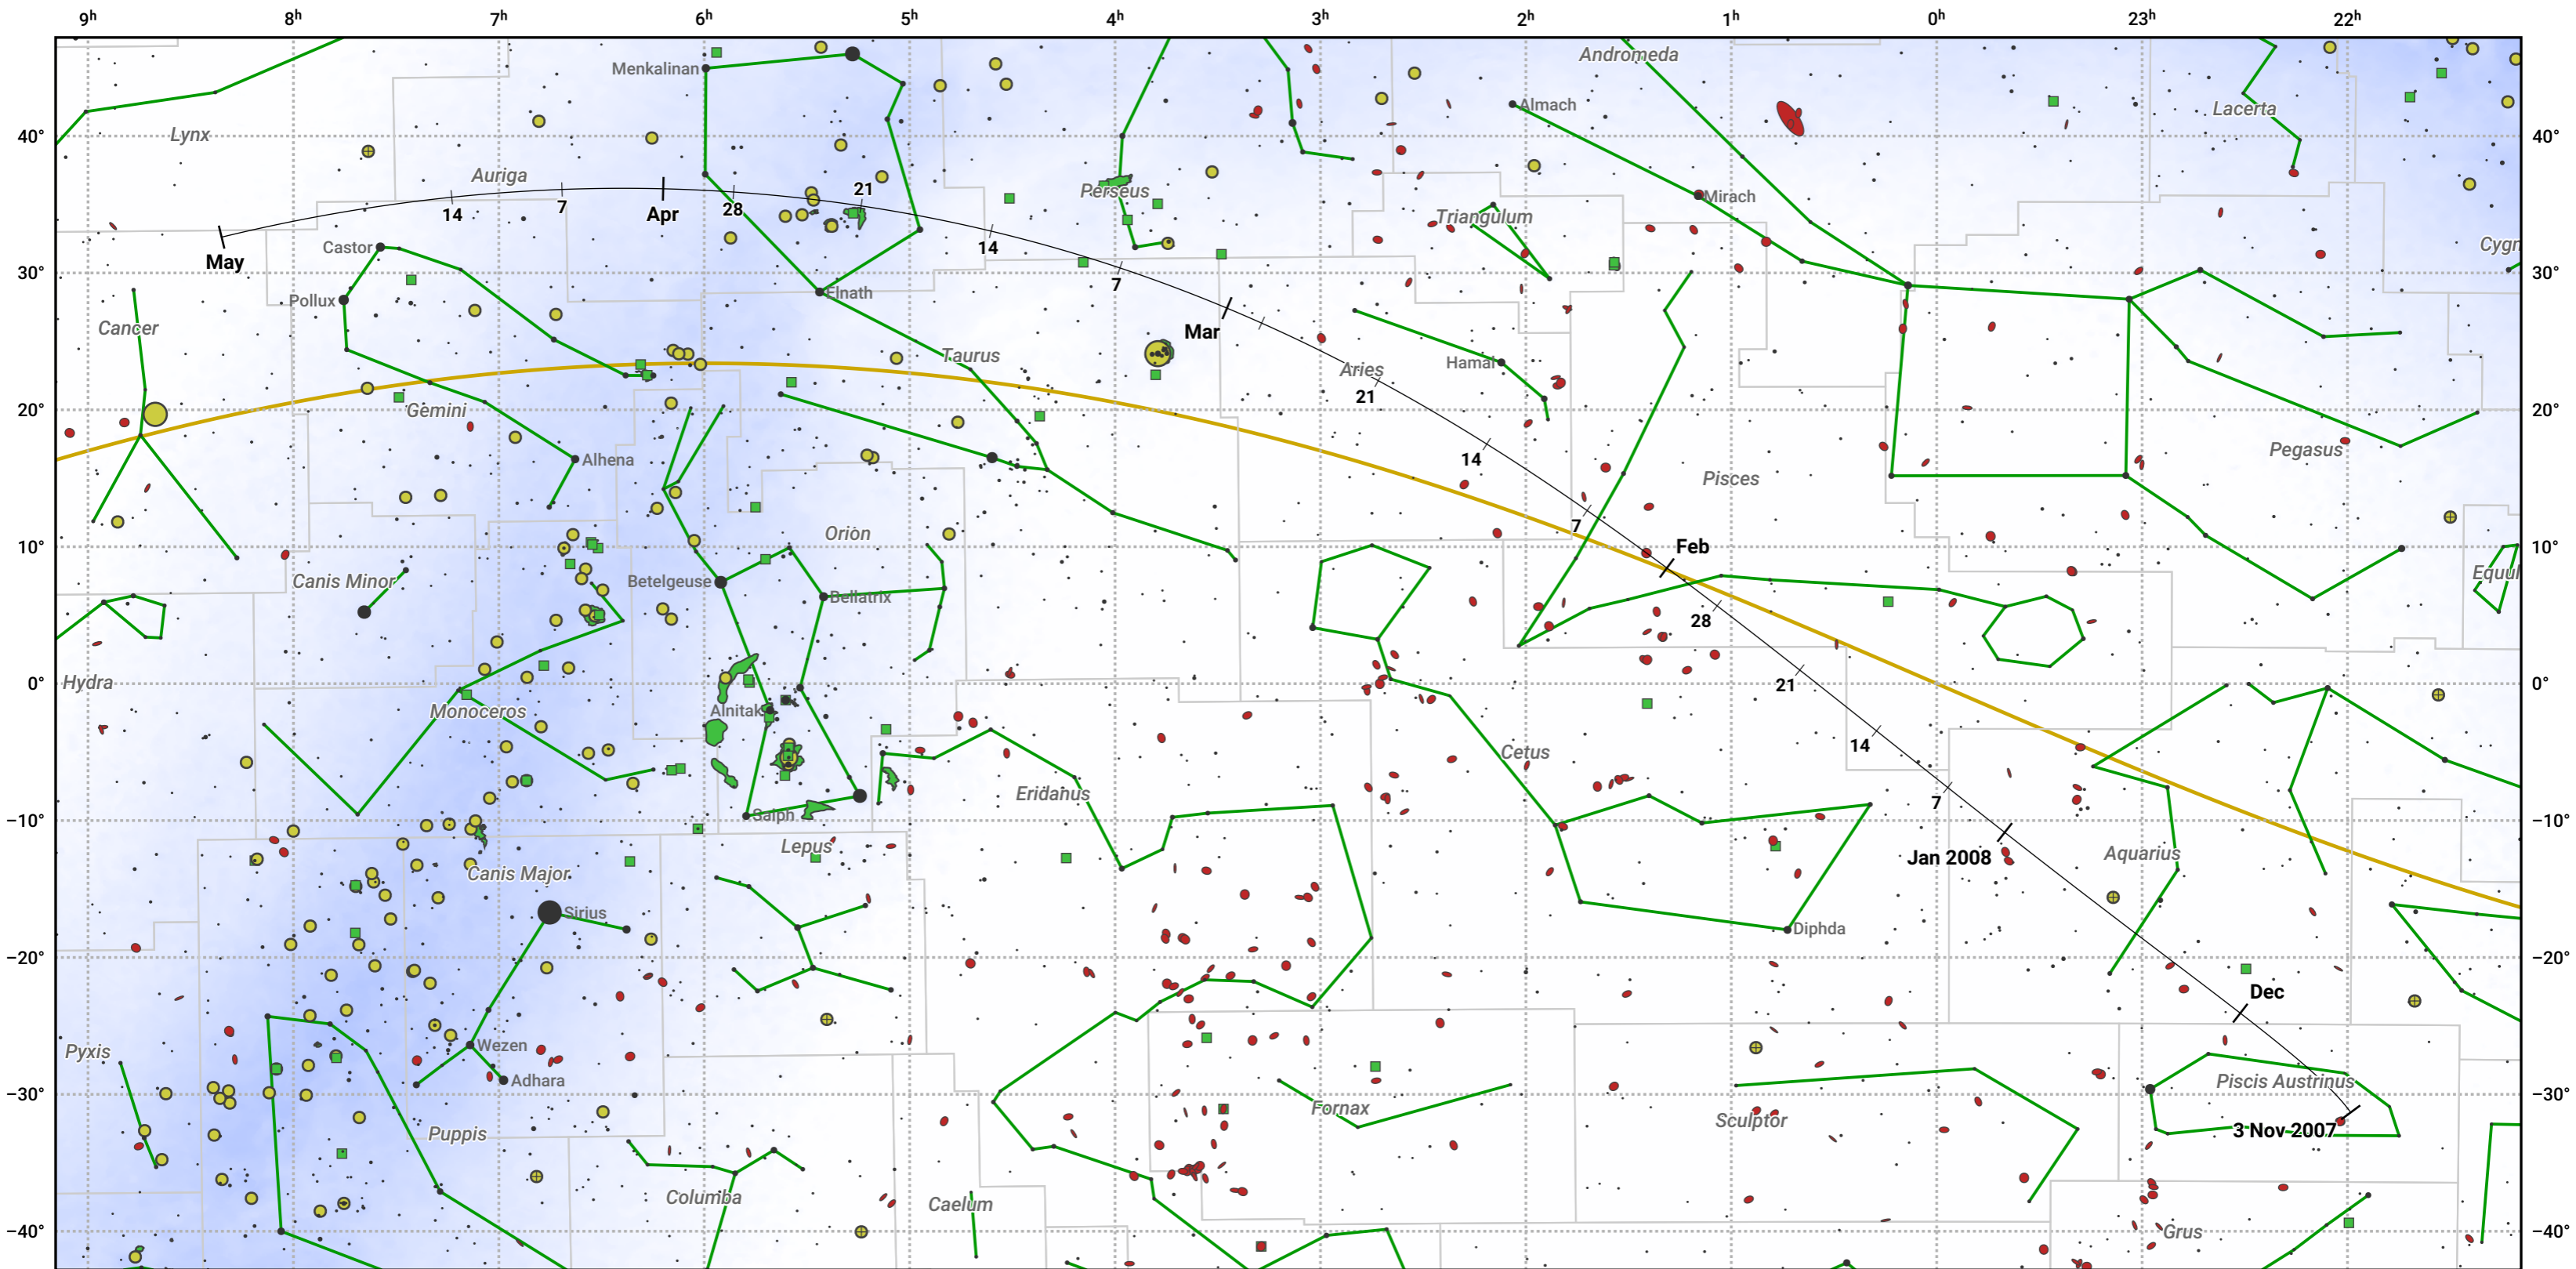

The path of 46P/Wirtanen starting on 3 Nov 2007

© Dominic Ford 2011–2024. Date markers placed at midnight UTC. Downloaded from <https://in-the-sky.org>

Magnitude scale: ● 6.0 ● 5.0 ● 4.0 ● 3.0 ● 2.0 ● 1.0 ● 0.0 ● -1.0 ● -2.0

— Ecliptic Plane

● Galaxy ■ Bright nebula ● Open cluster ⊕ Globular cluster

Date	Mag
2007 Nov 29	10.5
2007 Dec 24	9.5
2008 Jan 1	9.2
2008 Mar 1	9.2
2008 Mar 28	10.6
2008 Apr 14	11.6
2008 May 1	12.6