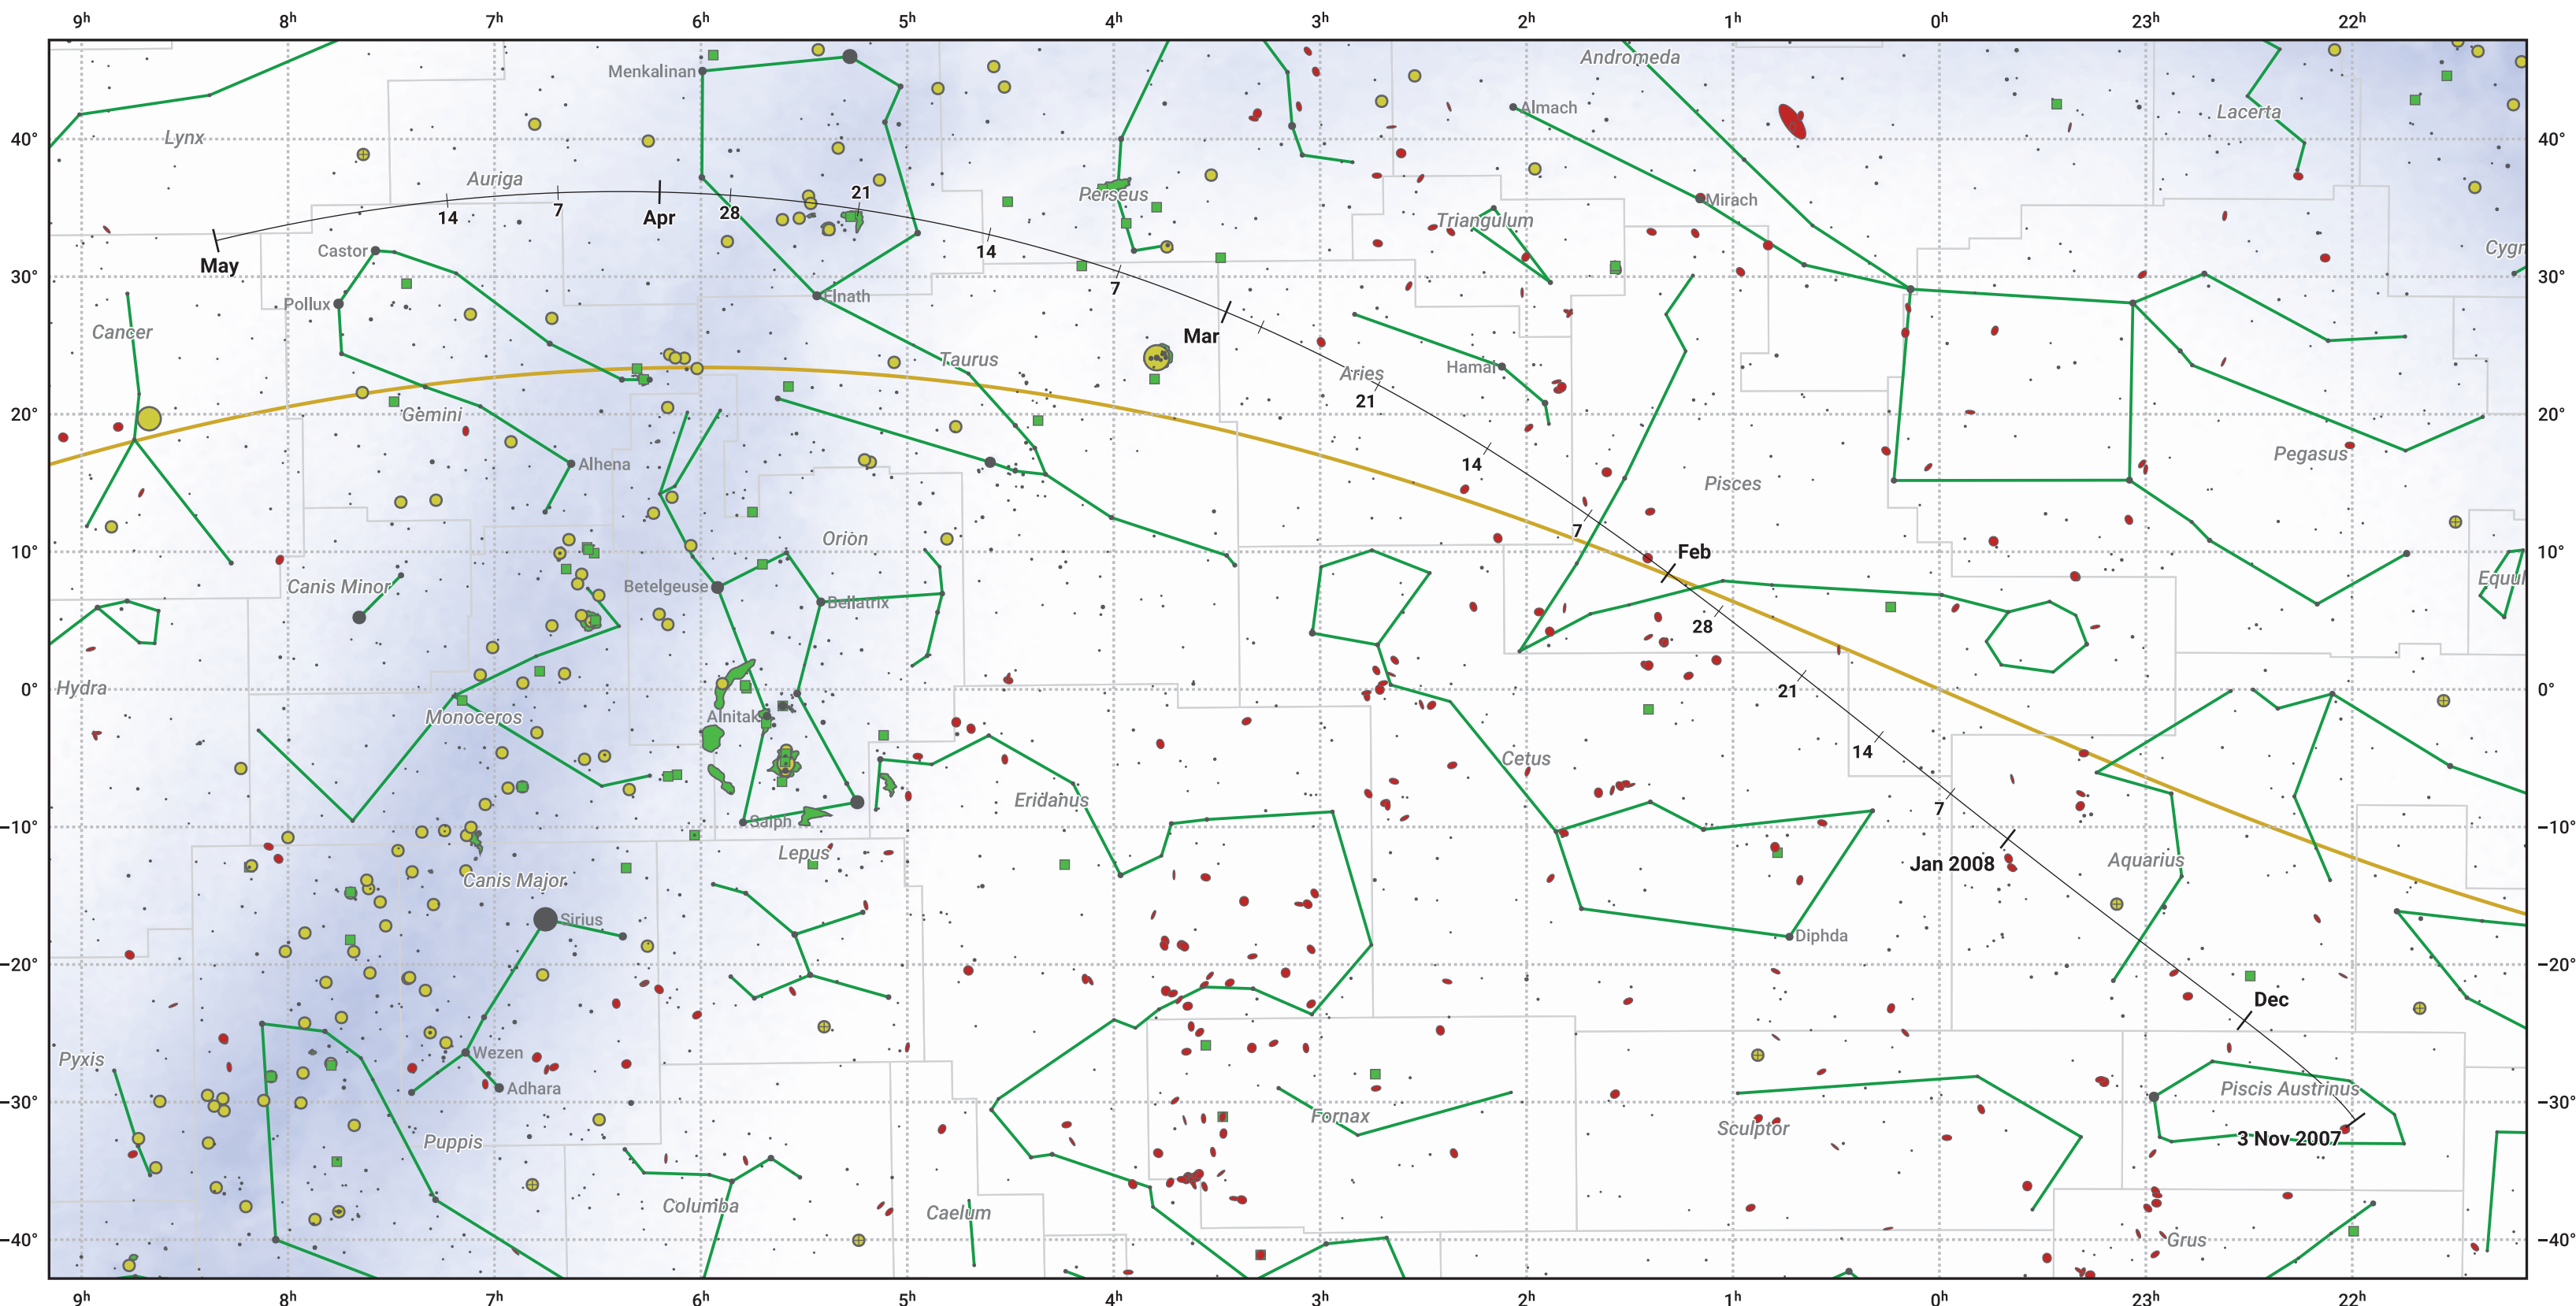

The path of 46P/Wirtanen starting on 3 Nov 2007

© Dominic Ford 2011–2024. Date markers placed at midnight UTC. Downloaded from <https://in-the-sky.org>

Magnitude scale: ● 6.0 ● 5.0 ● 4.0 ● 3.0 ● 2.0 ● 1.0 ● 0.0 ● -1.0 ● -2.0

— Ecliptic Plane

● Galaxy ■ Bright nebula ● Open cluster ⊕ Globular cluster

Date	Mag
2007 Nov 29	10.5
2007 Dec 24	9.5
2008 Jan 1	9.2
2008 Mar 1	9.2
2008 Mar 28	10.6
2008 Apr 14	11.6
2008 May 1	12.6