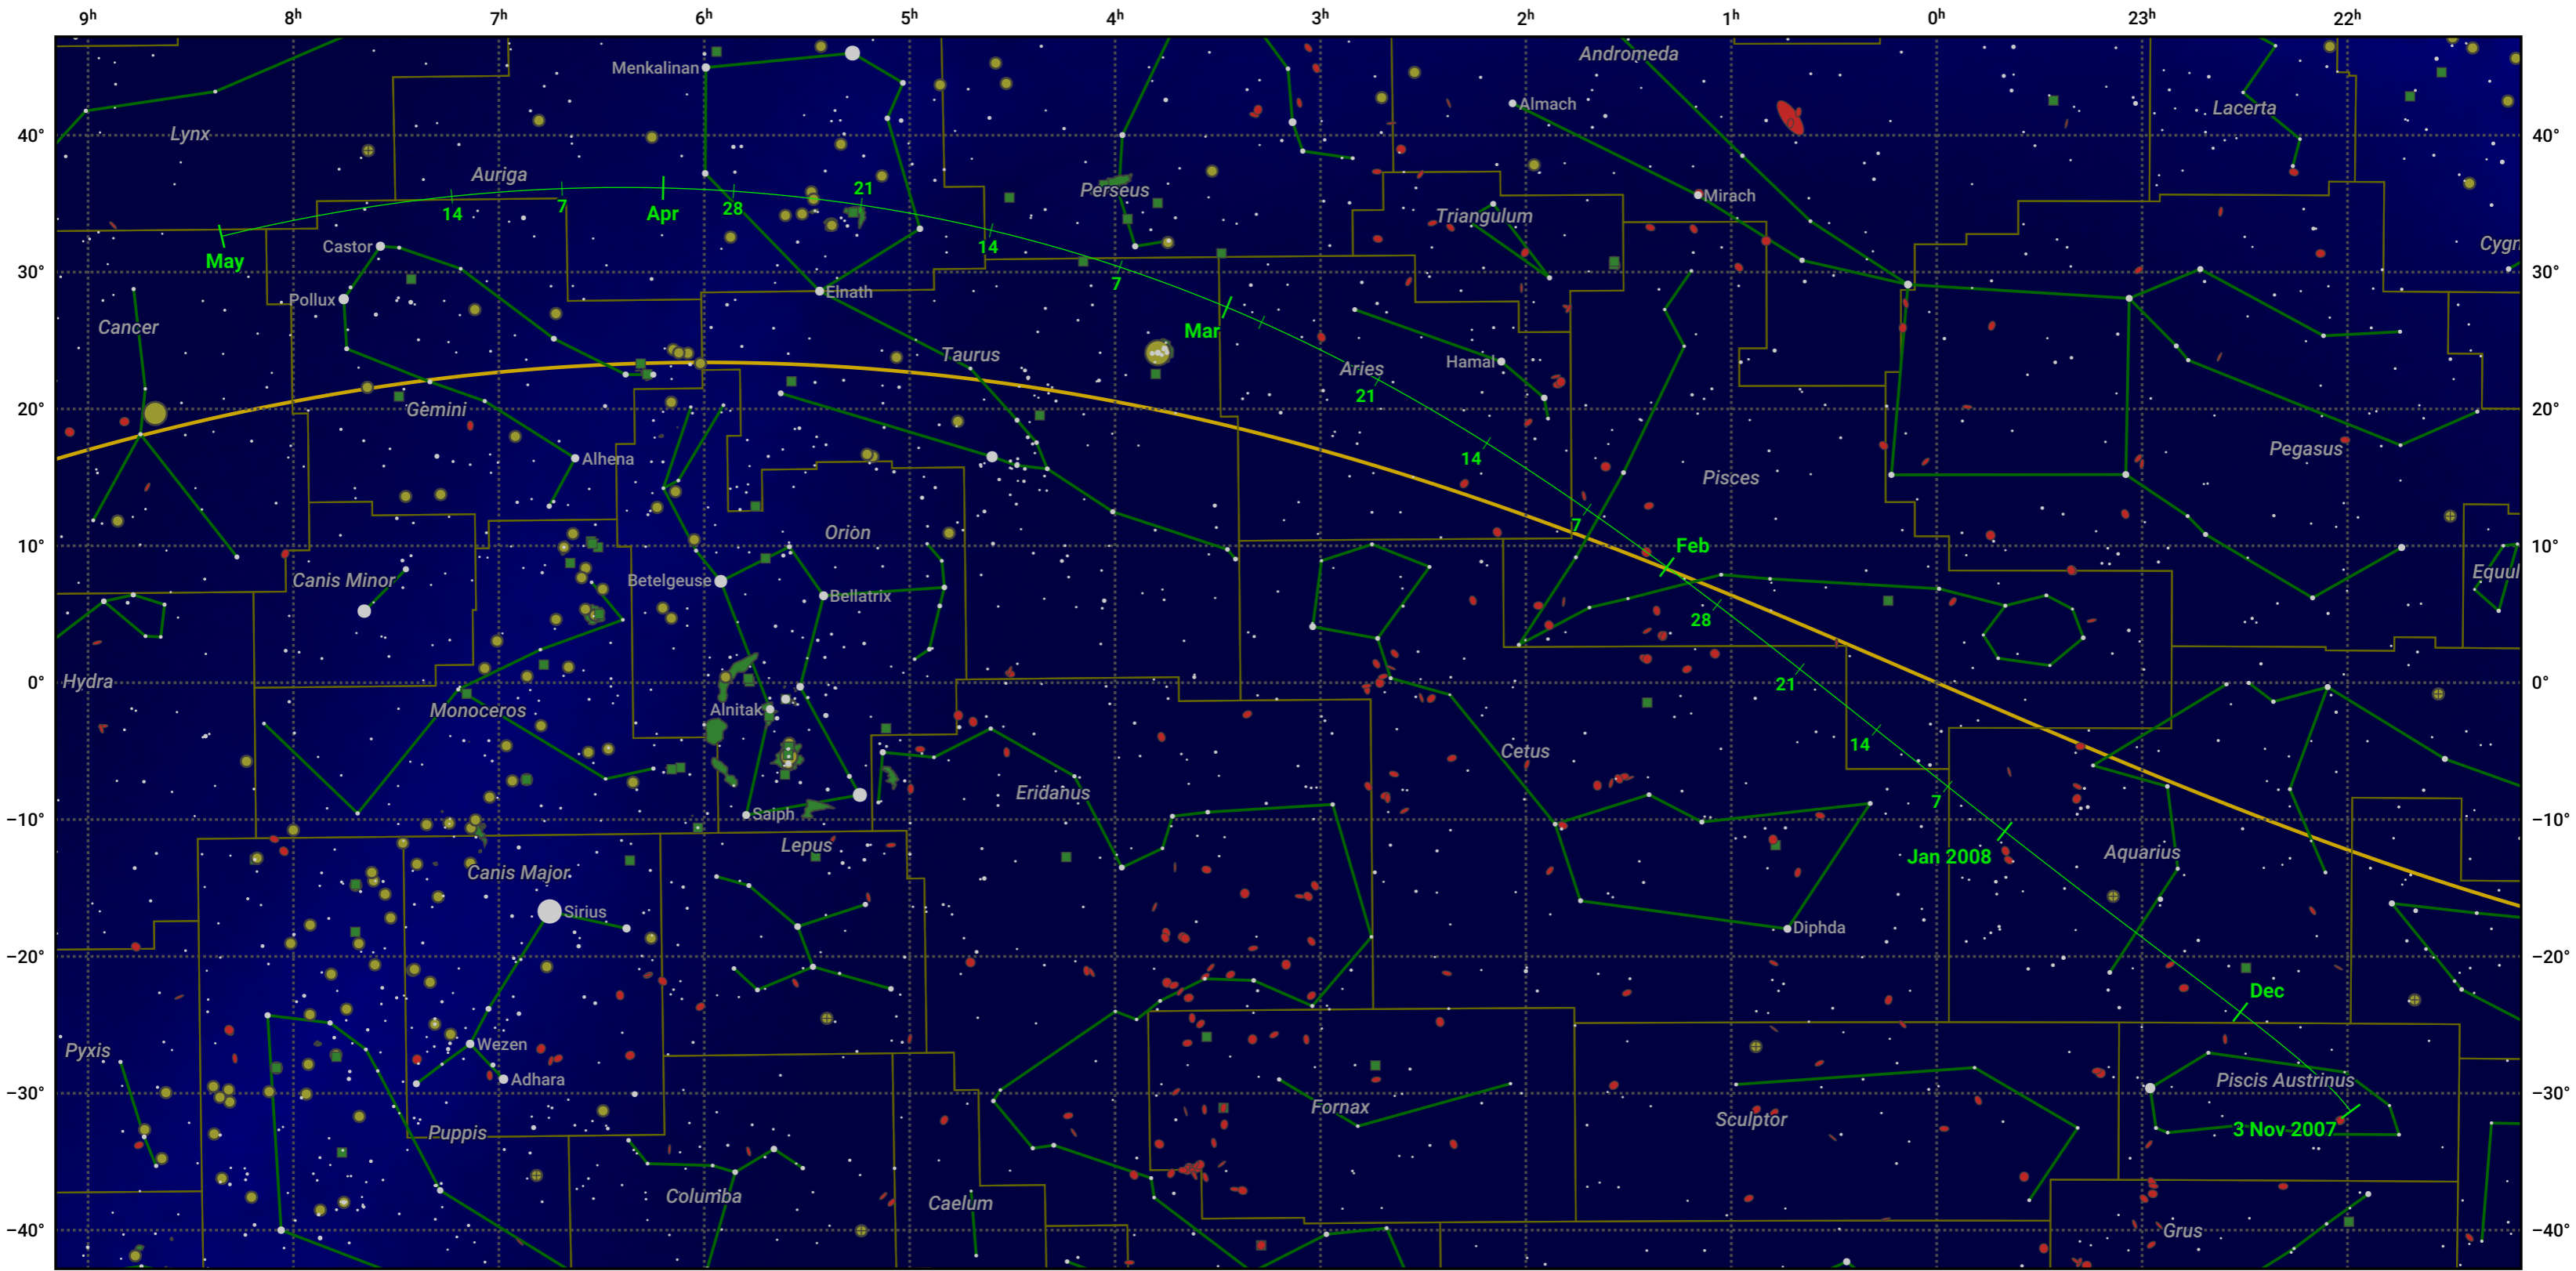

The path of 46P/Wirtanen starting on 3 Nov 2007

© Dominic Ford 2011–2024. Date markers placed at midnight UTC. Downloaded from <https://in-the-sky.org>

Magnitude scale: -6.0 -5.0 -4.0 -3.0 -2.0 -1.0 0.0 1.0 2.0 3.0 4.0 5.0 6.0

Ecliptic Plane

- Galaxy
- Bright nebula
- Open cluster
- Globular cluster

Date	Mag
2007 Nov 29	10.5
2007 Dec 24	9.5
2008 Jan 1	9.2
2008 Mar 1	9.2
2008 Mar 28	10.6
2008 Apr 14	11.6
2008 May 1	12.6