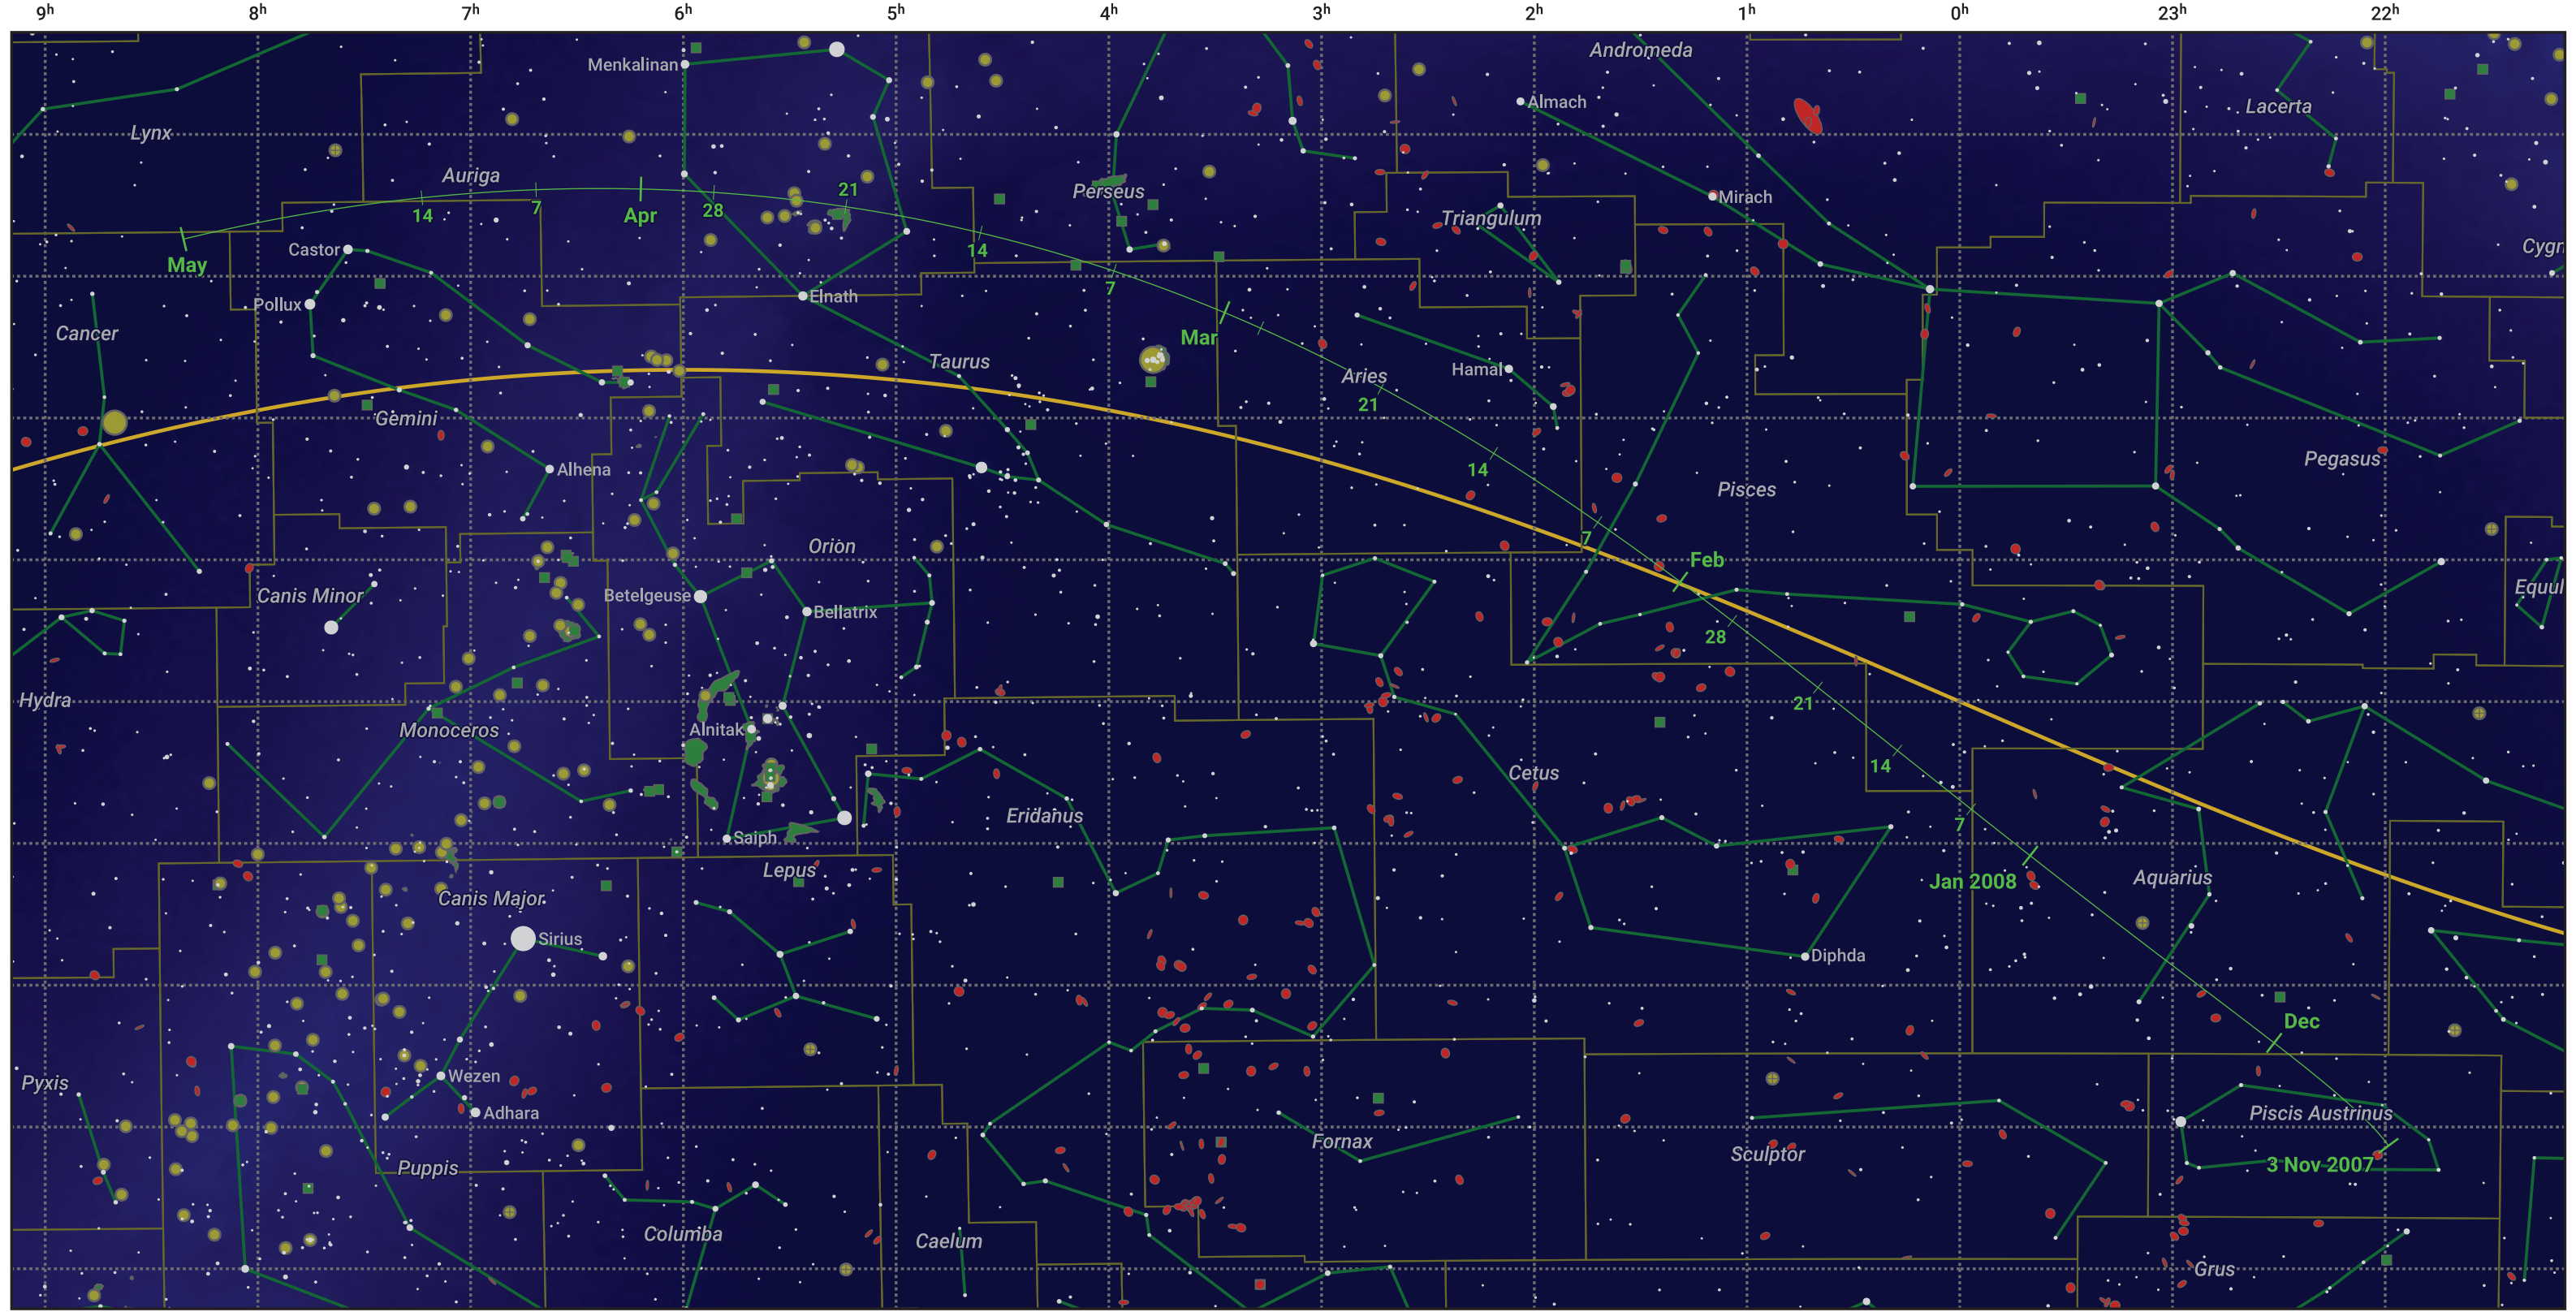

The path of 46P/Wirtanen starting on 3 Nov 2007

© Dominic Ford 2011–2024. Date markers placed at midnight UTC. Downloaded from <https://in-the-sky.org>

Magnitude scale: 6.0 5.0 4.0 3.0 2.0 1.0 0.0 -1.0 -2.0

— Ecliptic Plane

Galaxy Bright nebula Open cluster Globular cluster

Date	Mag
2007 Nov 29	10.5
2007 Dec 24	9.5
2008 Jan 1	9.2
2008 Mar 1	9.2
2008 Mar 28	10.6
2008 Apr 14	11.6
2008 May 1	12.6