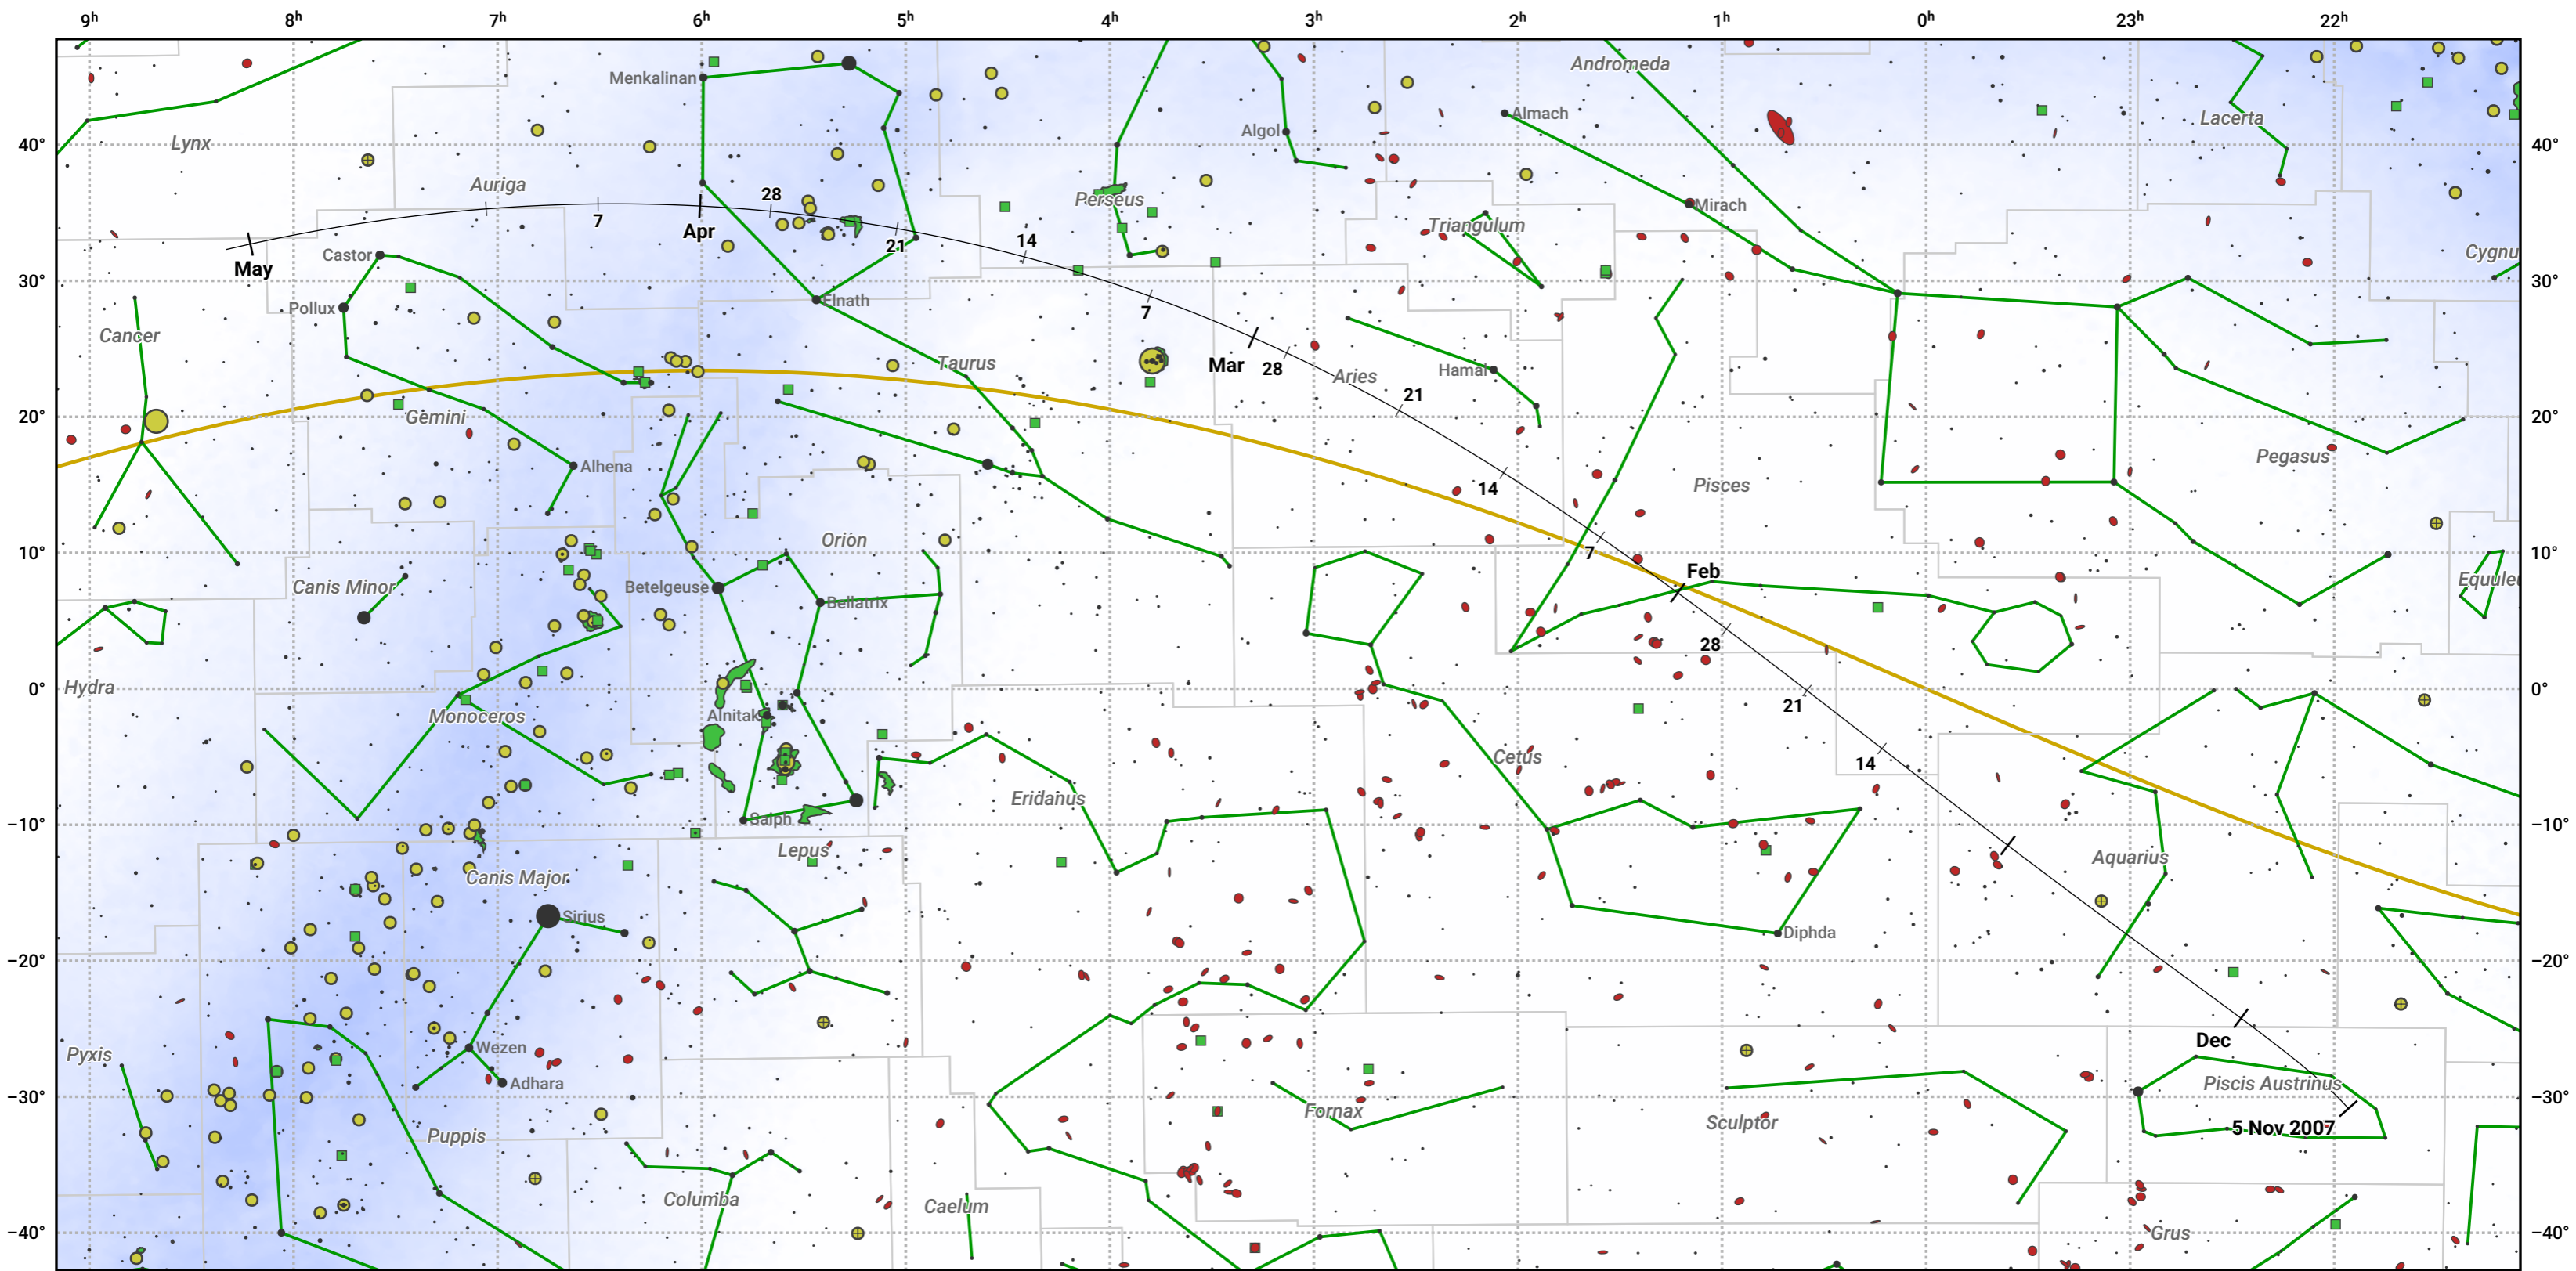

The path of 46P/Wirtanen starting on 5 Nov 2007

© Dominic Ford 2011–2024. Date markers placed at midnight UTC. Downloaded from <https://in-the-sky.org>

Magnitude scale: 6.0 5.0 4.0 3.0 2.0 1.0 0.0 -1.0 -2.0

— Ecliptic Plane

Galaxy Bright nebula Open cluster Globular cluster

Date	Mag
2007 Dec 2	10.6
2007 Dec 27	9.6
2008 Jan 1	9.4
2008 Mar 1	9.2
2008 Mar 30	10.6
2008 Apr 16	11.6
2008 May 1	12.5
2008 May 3	12.6