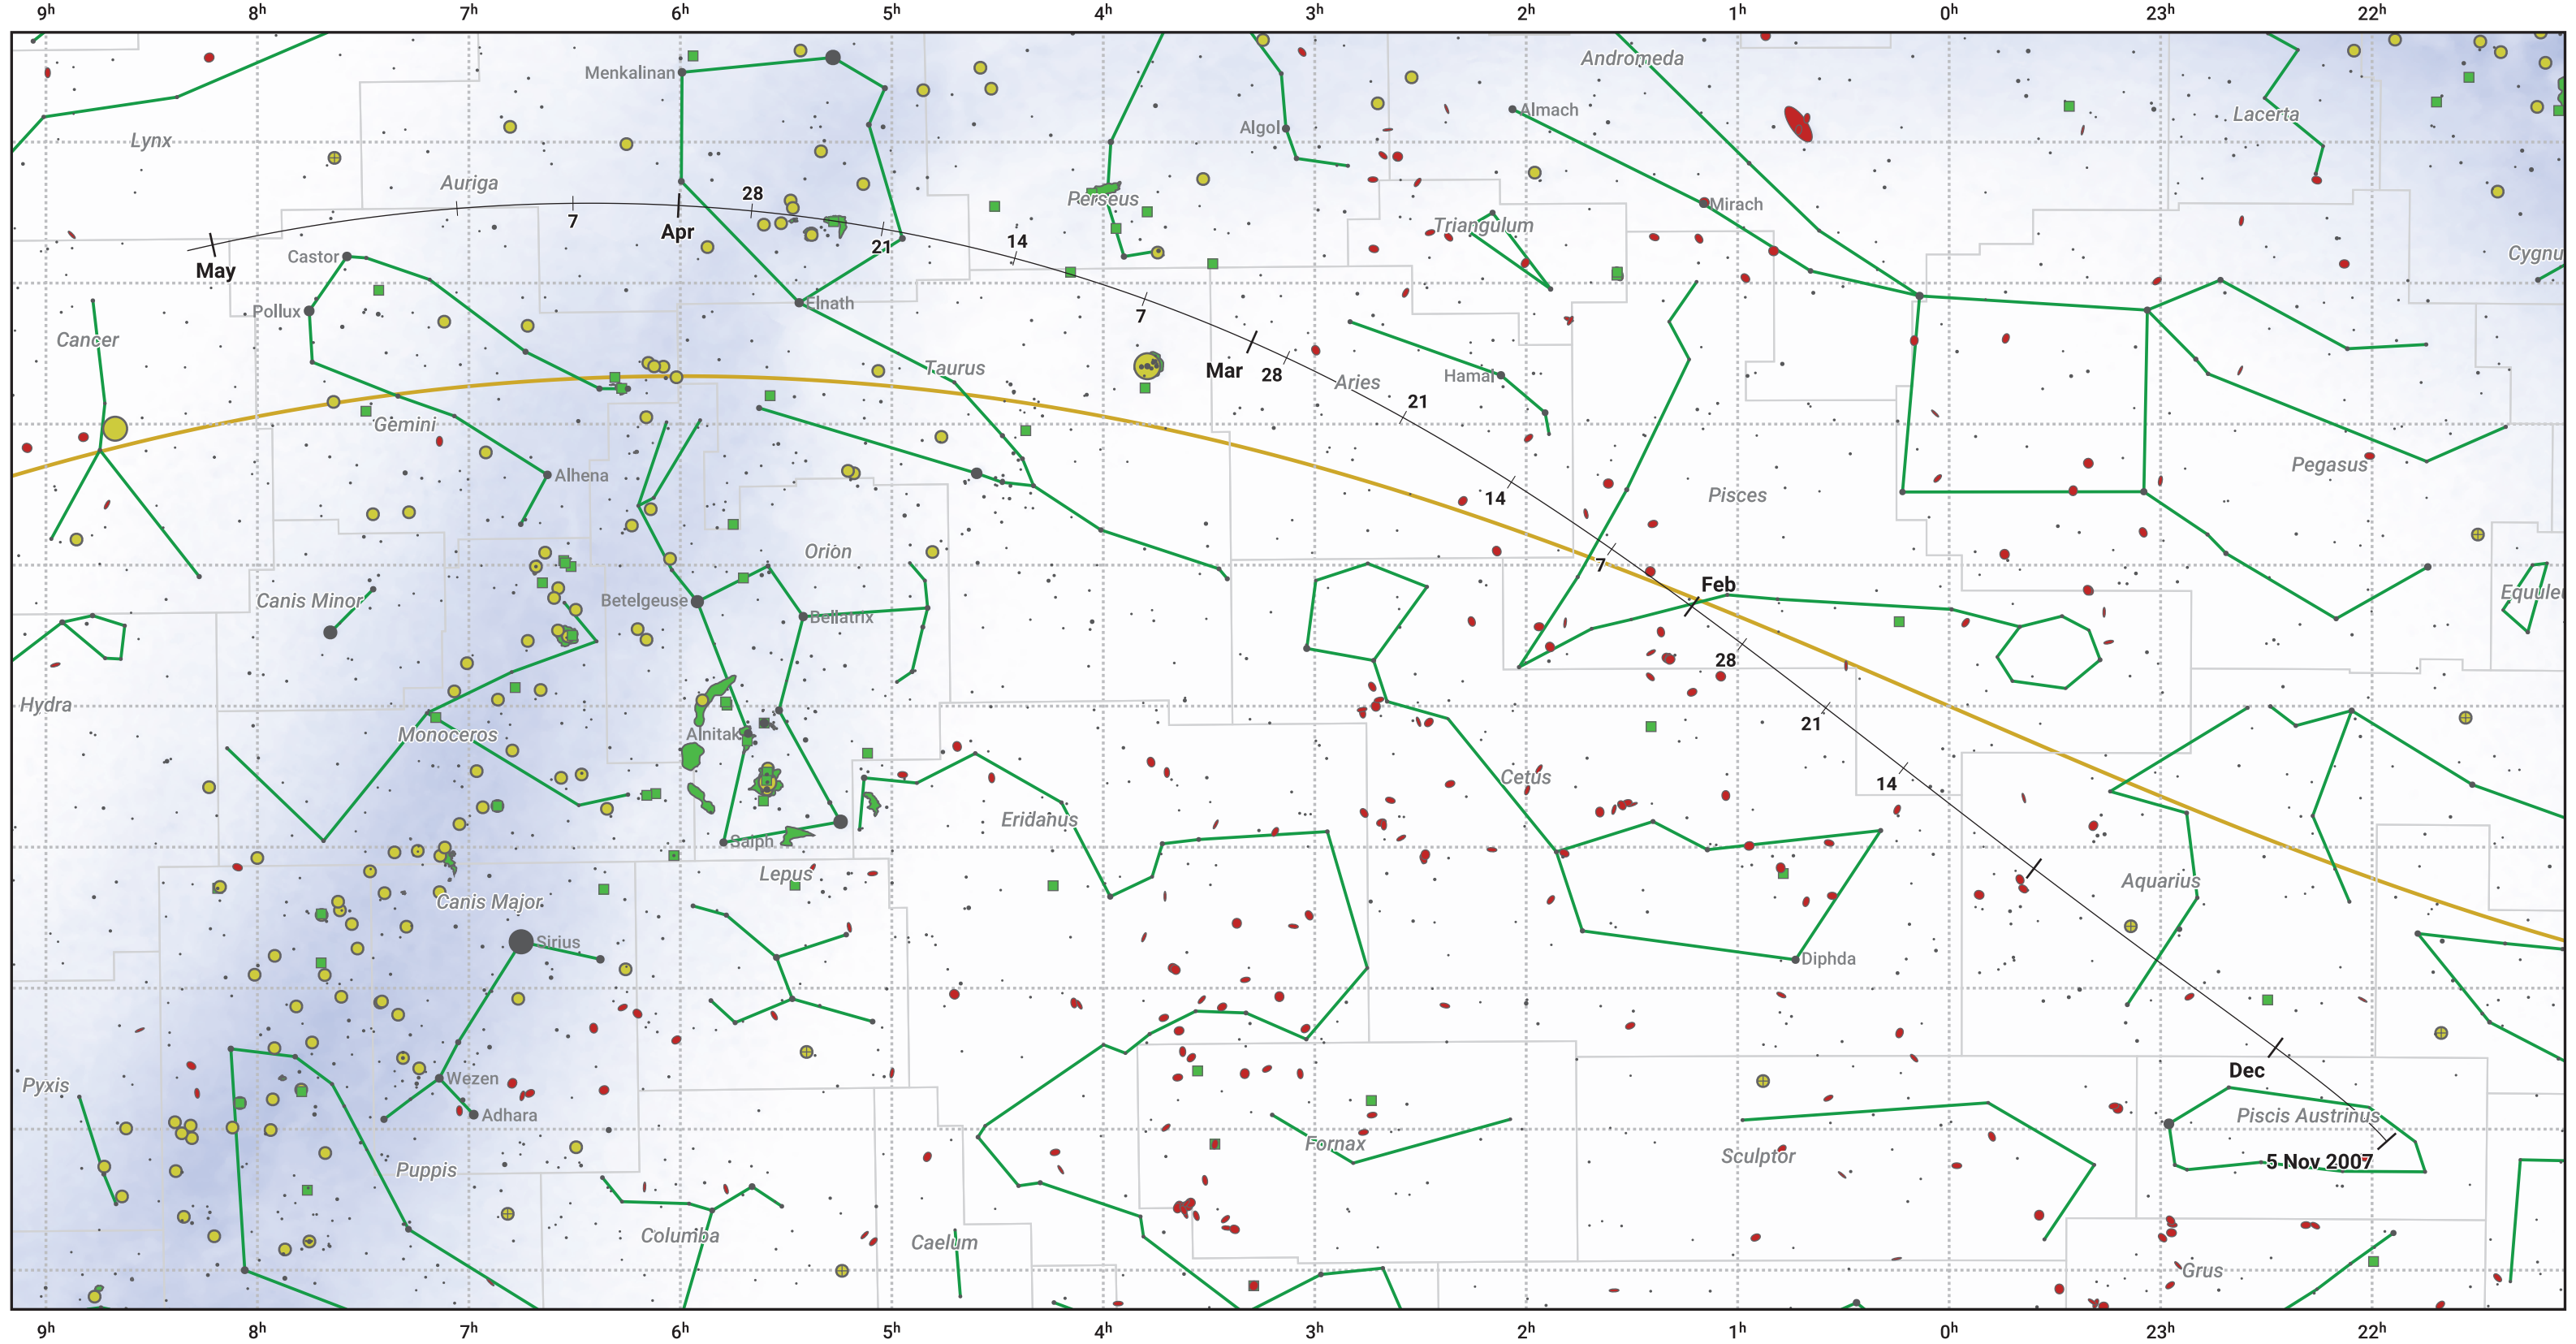

The path of 46P/Wirtanen starting on 5 Nov 2007

© Dominic Ford 2011–2024. Date markers placed at midnight UTC. Downloaded from <https://in-the-sky.org>

Magnitude scale: 6.0 5.0 4.0 3.0 2.0 1.0 0.0 -1.0 -2.0

— Ecliptic Plane

Galaxy Bright nebula Open cluster Globular cluster

Date	Mag
2007 Dec 2	10.6
2007 Dec 27	9.6
2008 Jan 1	9.4
2008 Mar 1	9.2
2008 Mar 30	10.6
2008 Apr 16	11.6
2008 May 1	12.5
2008 May 3	12.6