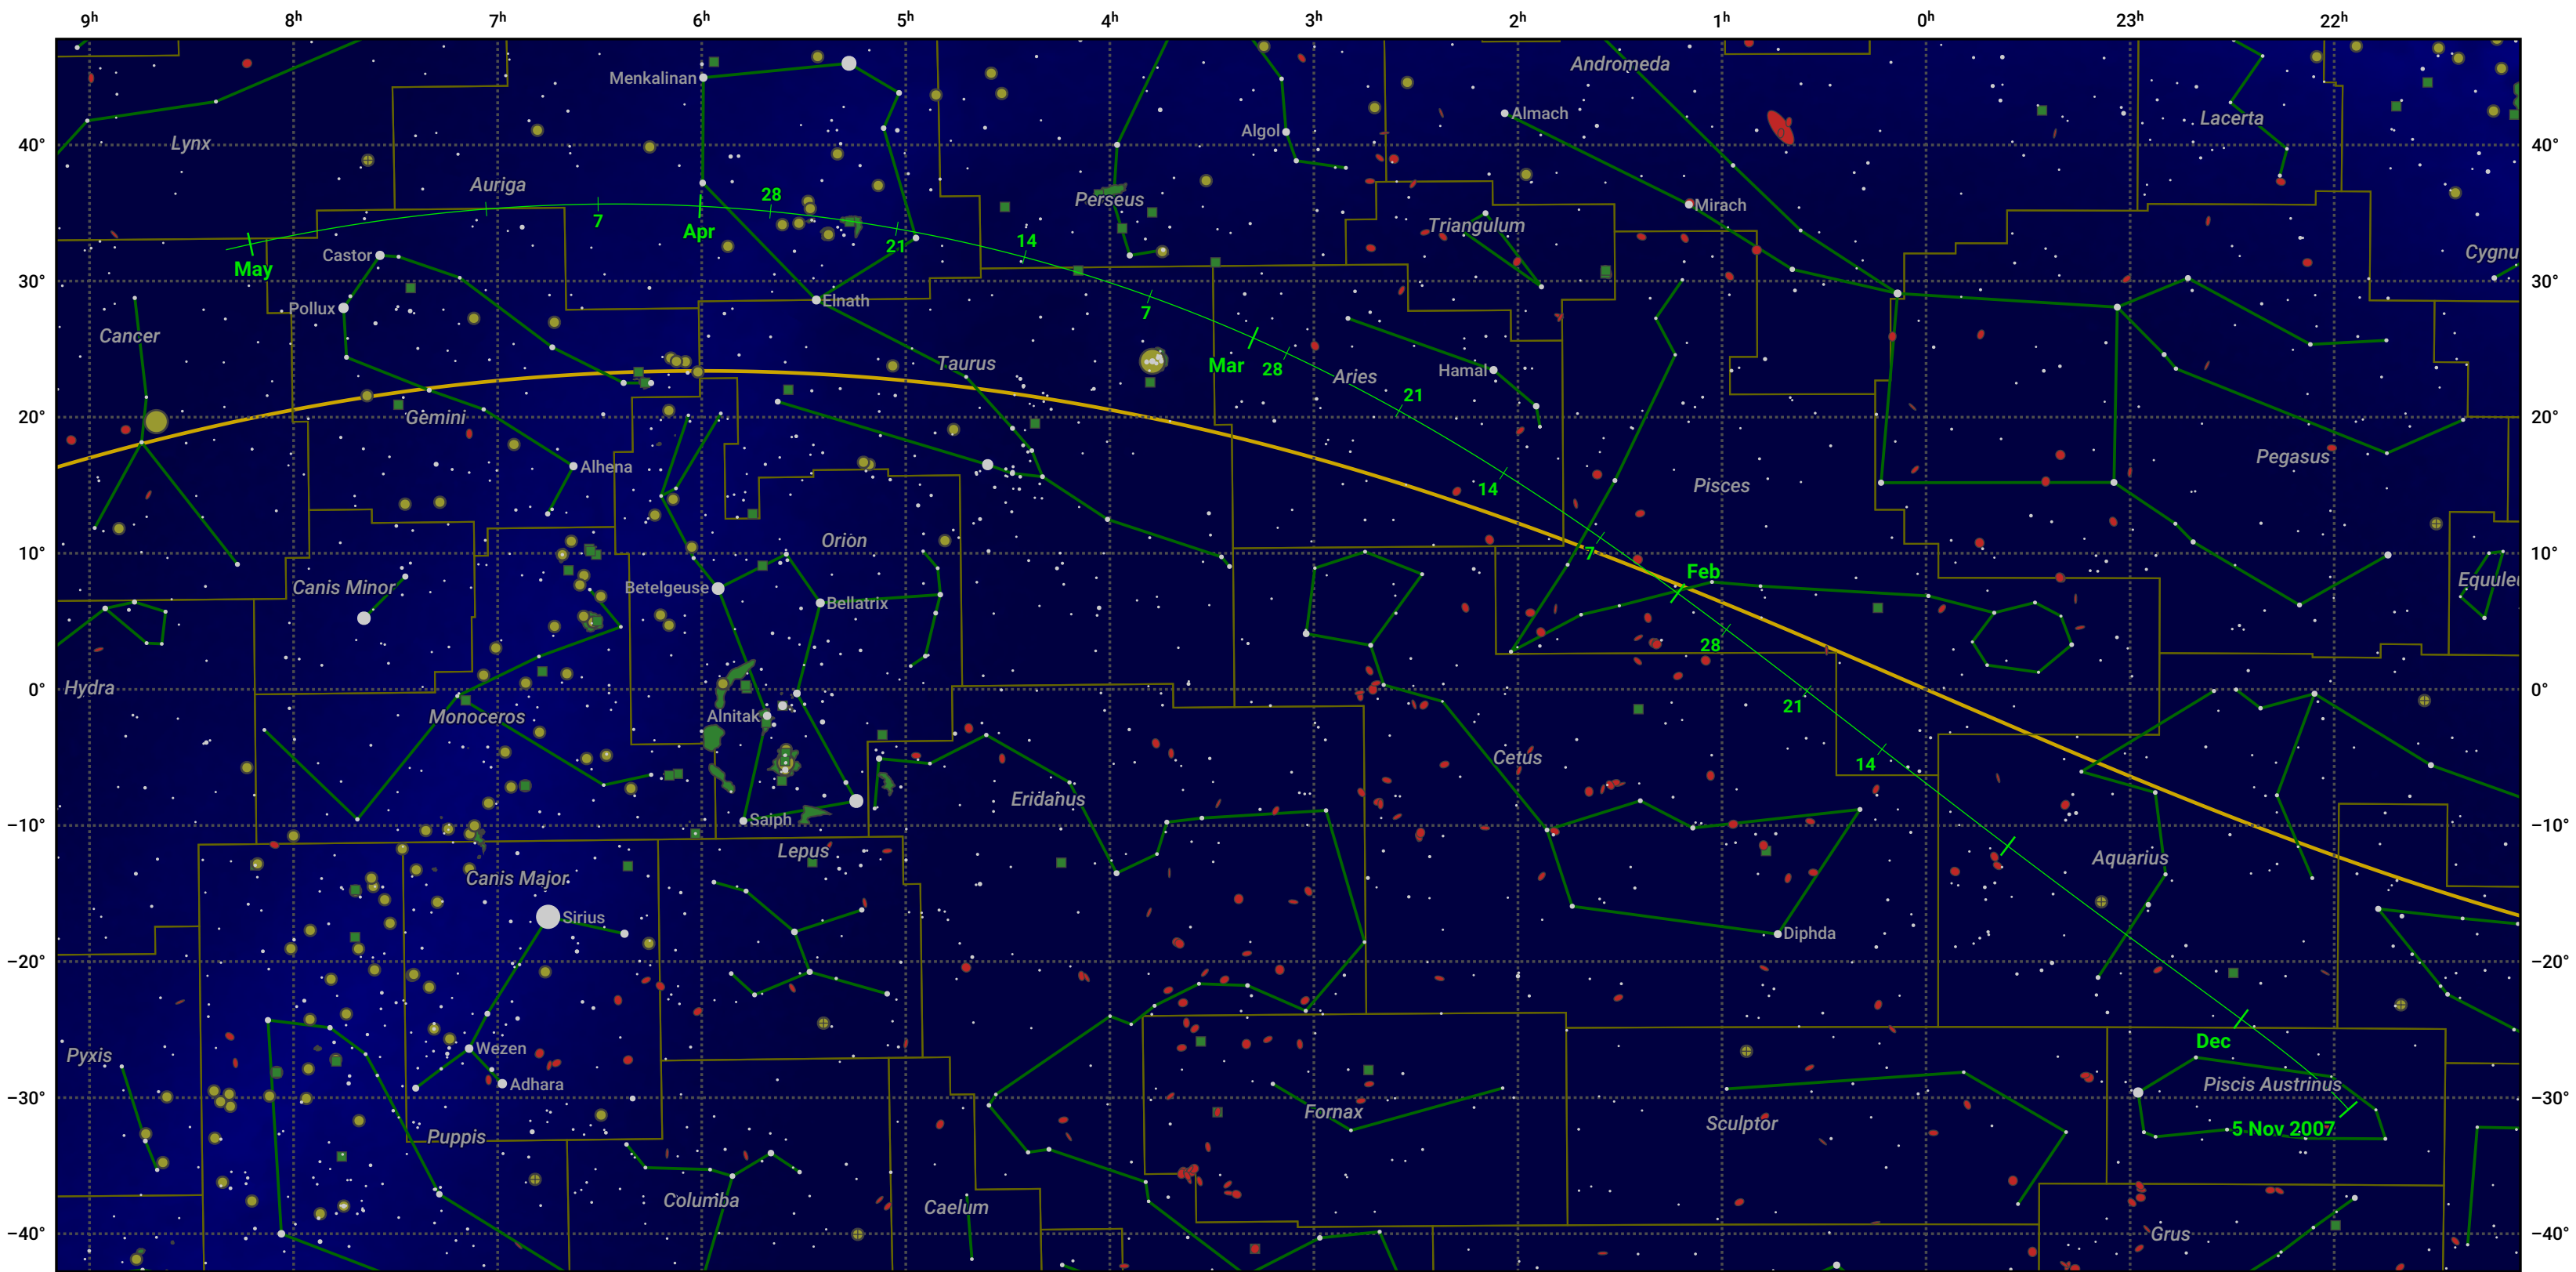

The path of 46P/Wirtanen starting on 5 Nov 2007

© Dominic Ford 2011–2024. Date markers placed at midnight UTC. Downloaded from <https://in-the-sky.org>

Magnitude scale: 6.0 5.0 4.0 3.0 2.0 1.0 0.0 -1.0 -2.0

— Ecliptic Plane

Galaxy Bright nebula Open cluster Globular cluster

Date	Mag
2007 Dec 2	10.6
2007 Dec 27	9.6
2008 Jan 1	9.4
2008 Mar 1	9.2
2008 Mar 30	10.6
2008 Apr 16	11.6
2008 May 1	12.5
2008 May 3	12.6