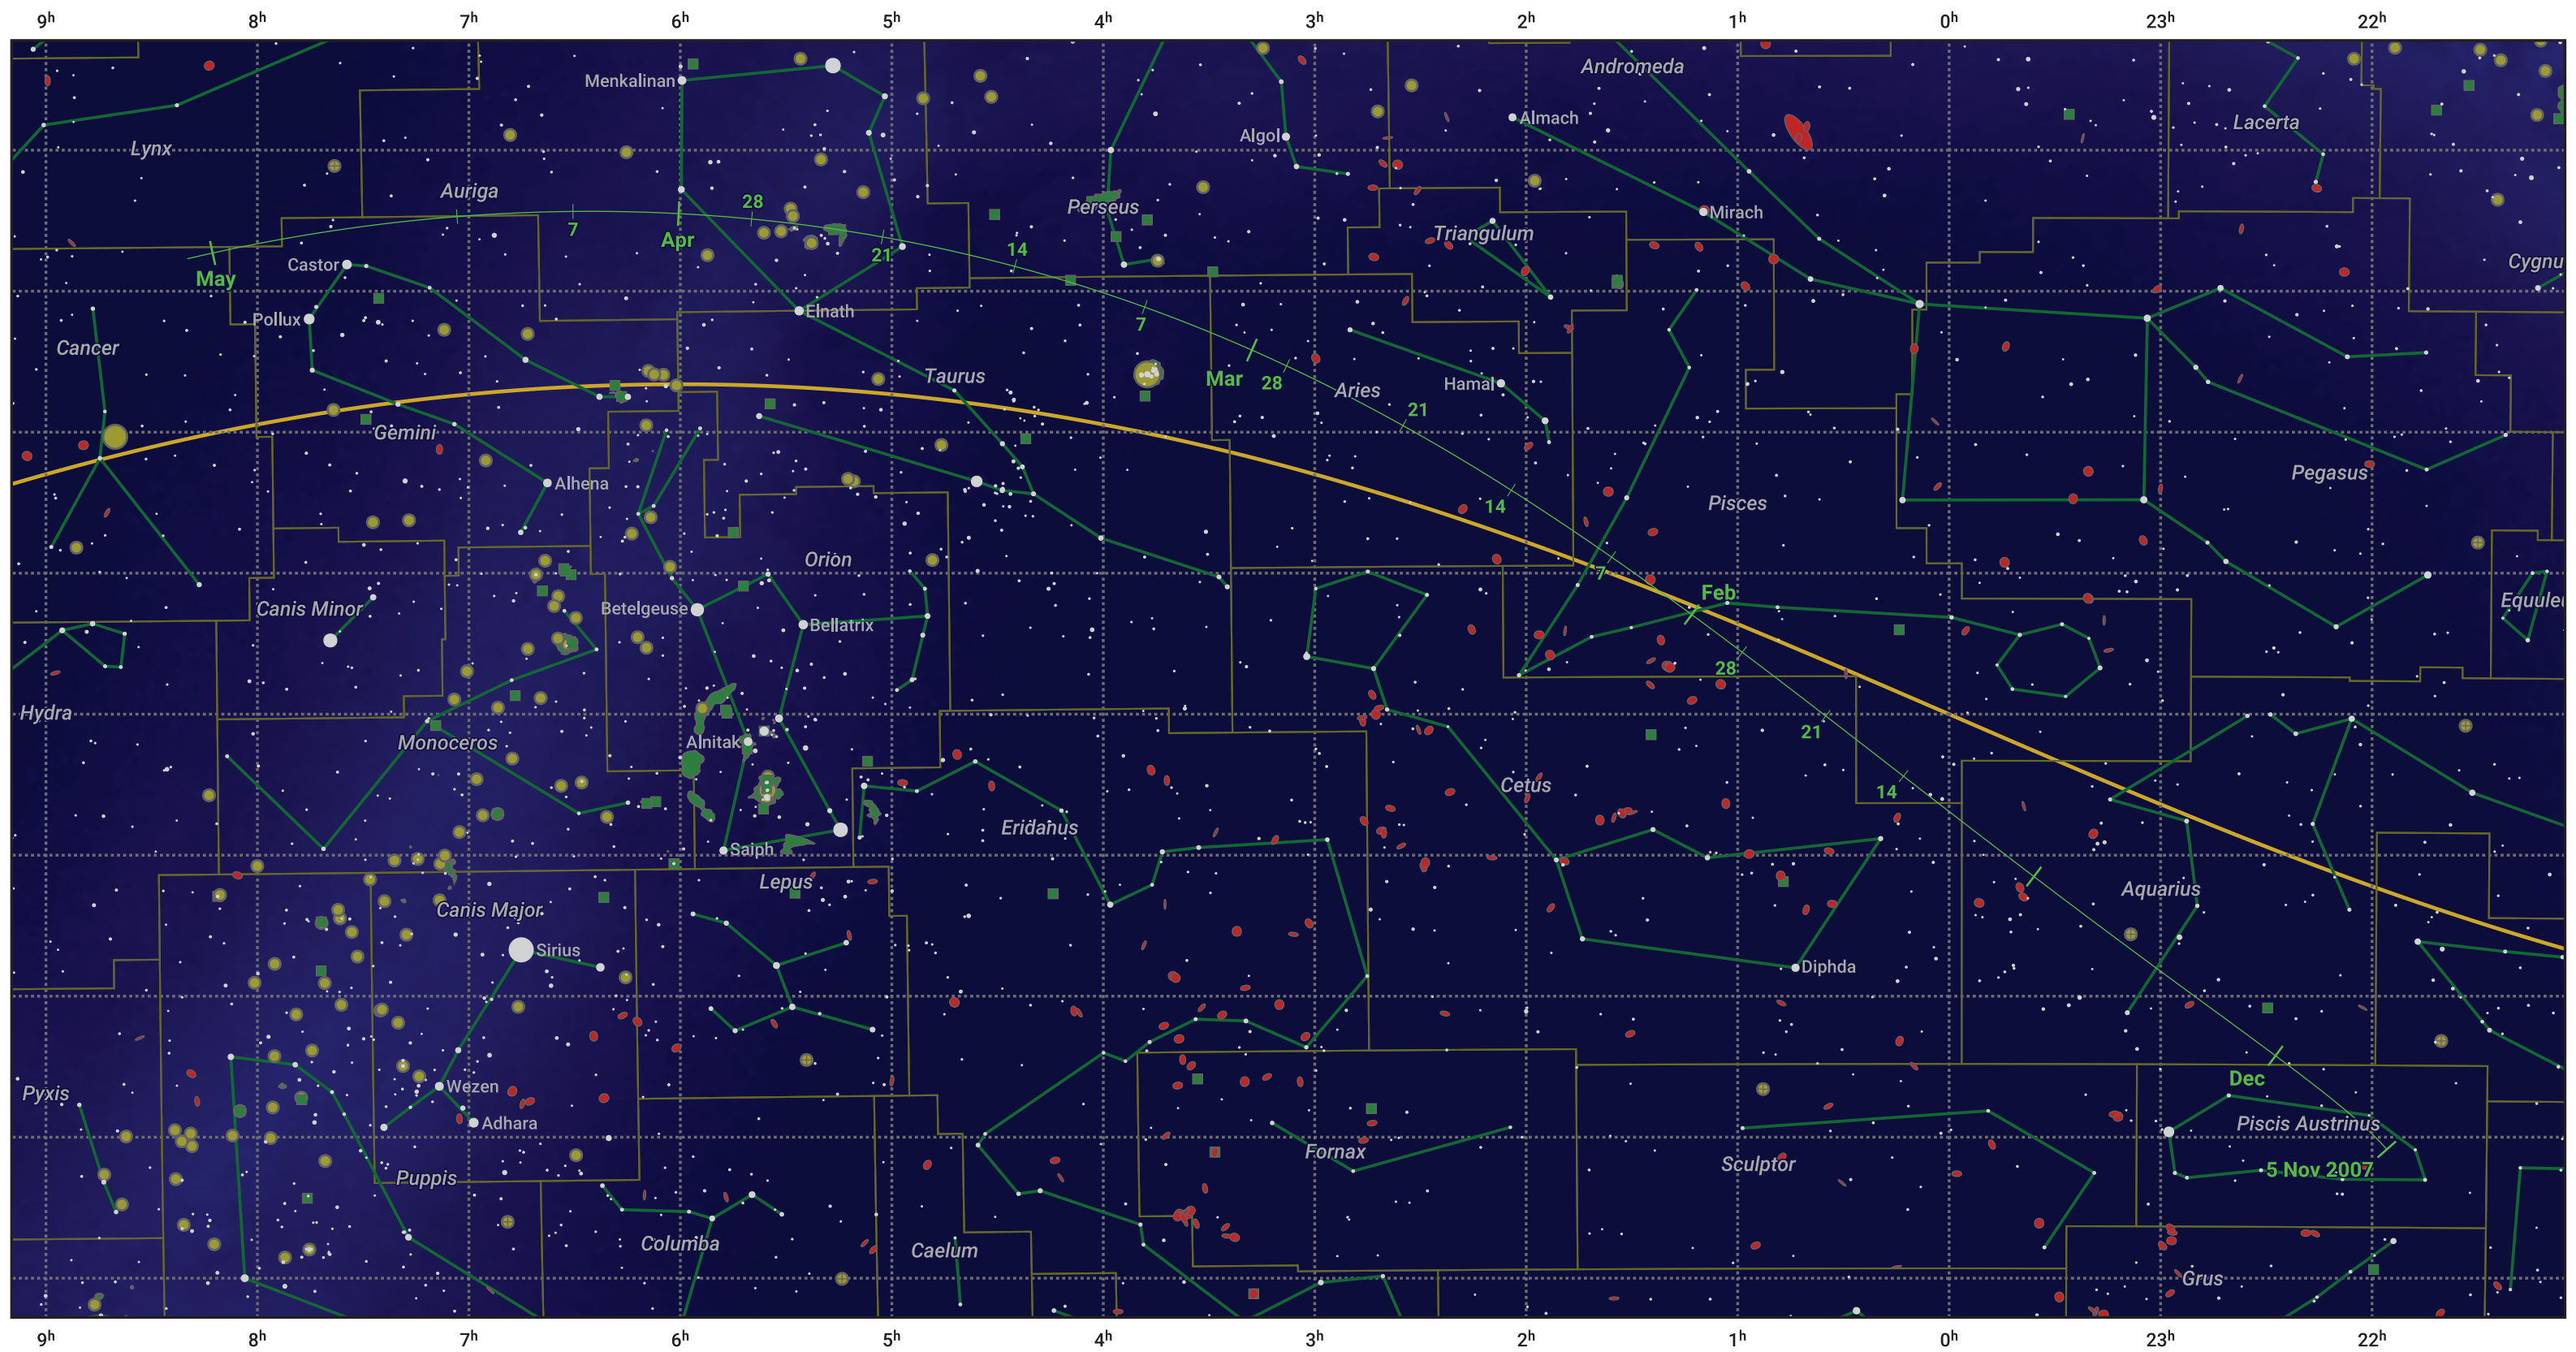

The path of 46P/Wirtanen starting on 5 Nov 2007

© Dominic Ford 2011–2024. Date markers placed at midnight UTC. Downloaded from <https://in-the-sky.org>

Magnitude scale: -6.0 -5.0 -4.0 -3.0 -2.0 -1.0 -0.0 -1.0 -2.0

Ecliptic Plane

Galaxy Bright nebula Open cluster + Globular cluster

Date	Mag
2007 Dec 2	10.6
2007 Dec 27	9.6
2008 Jan 1	9.4
2008 Mar 1	9.2
2008 Mar 30	10.6
2008 Apr 16	11.6
2008 May 1	12.5
2008 May 3	12.6