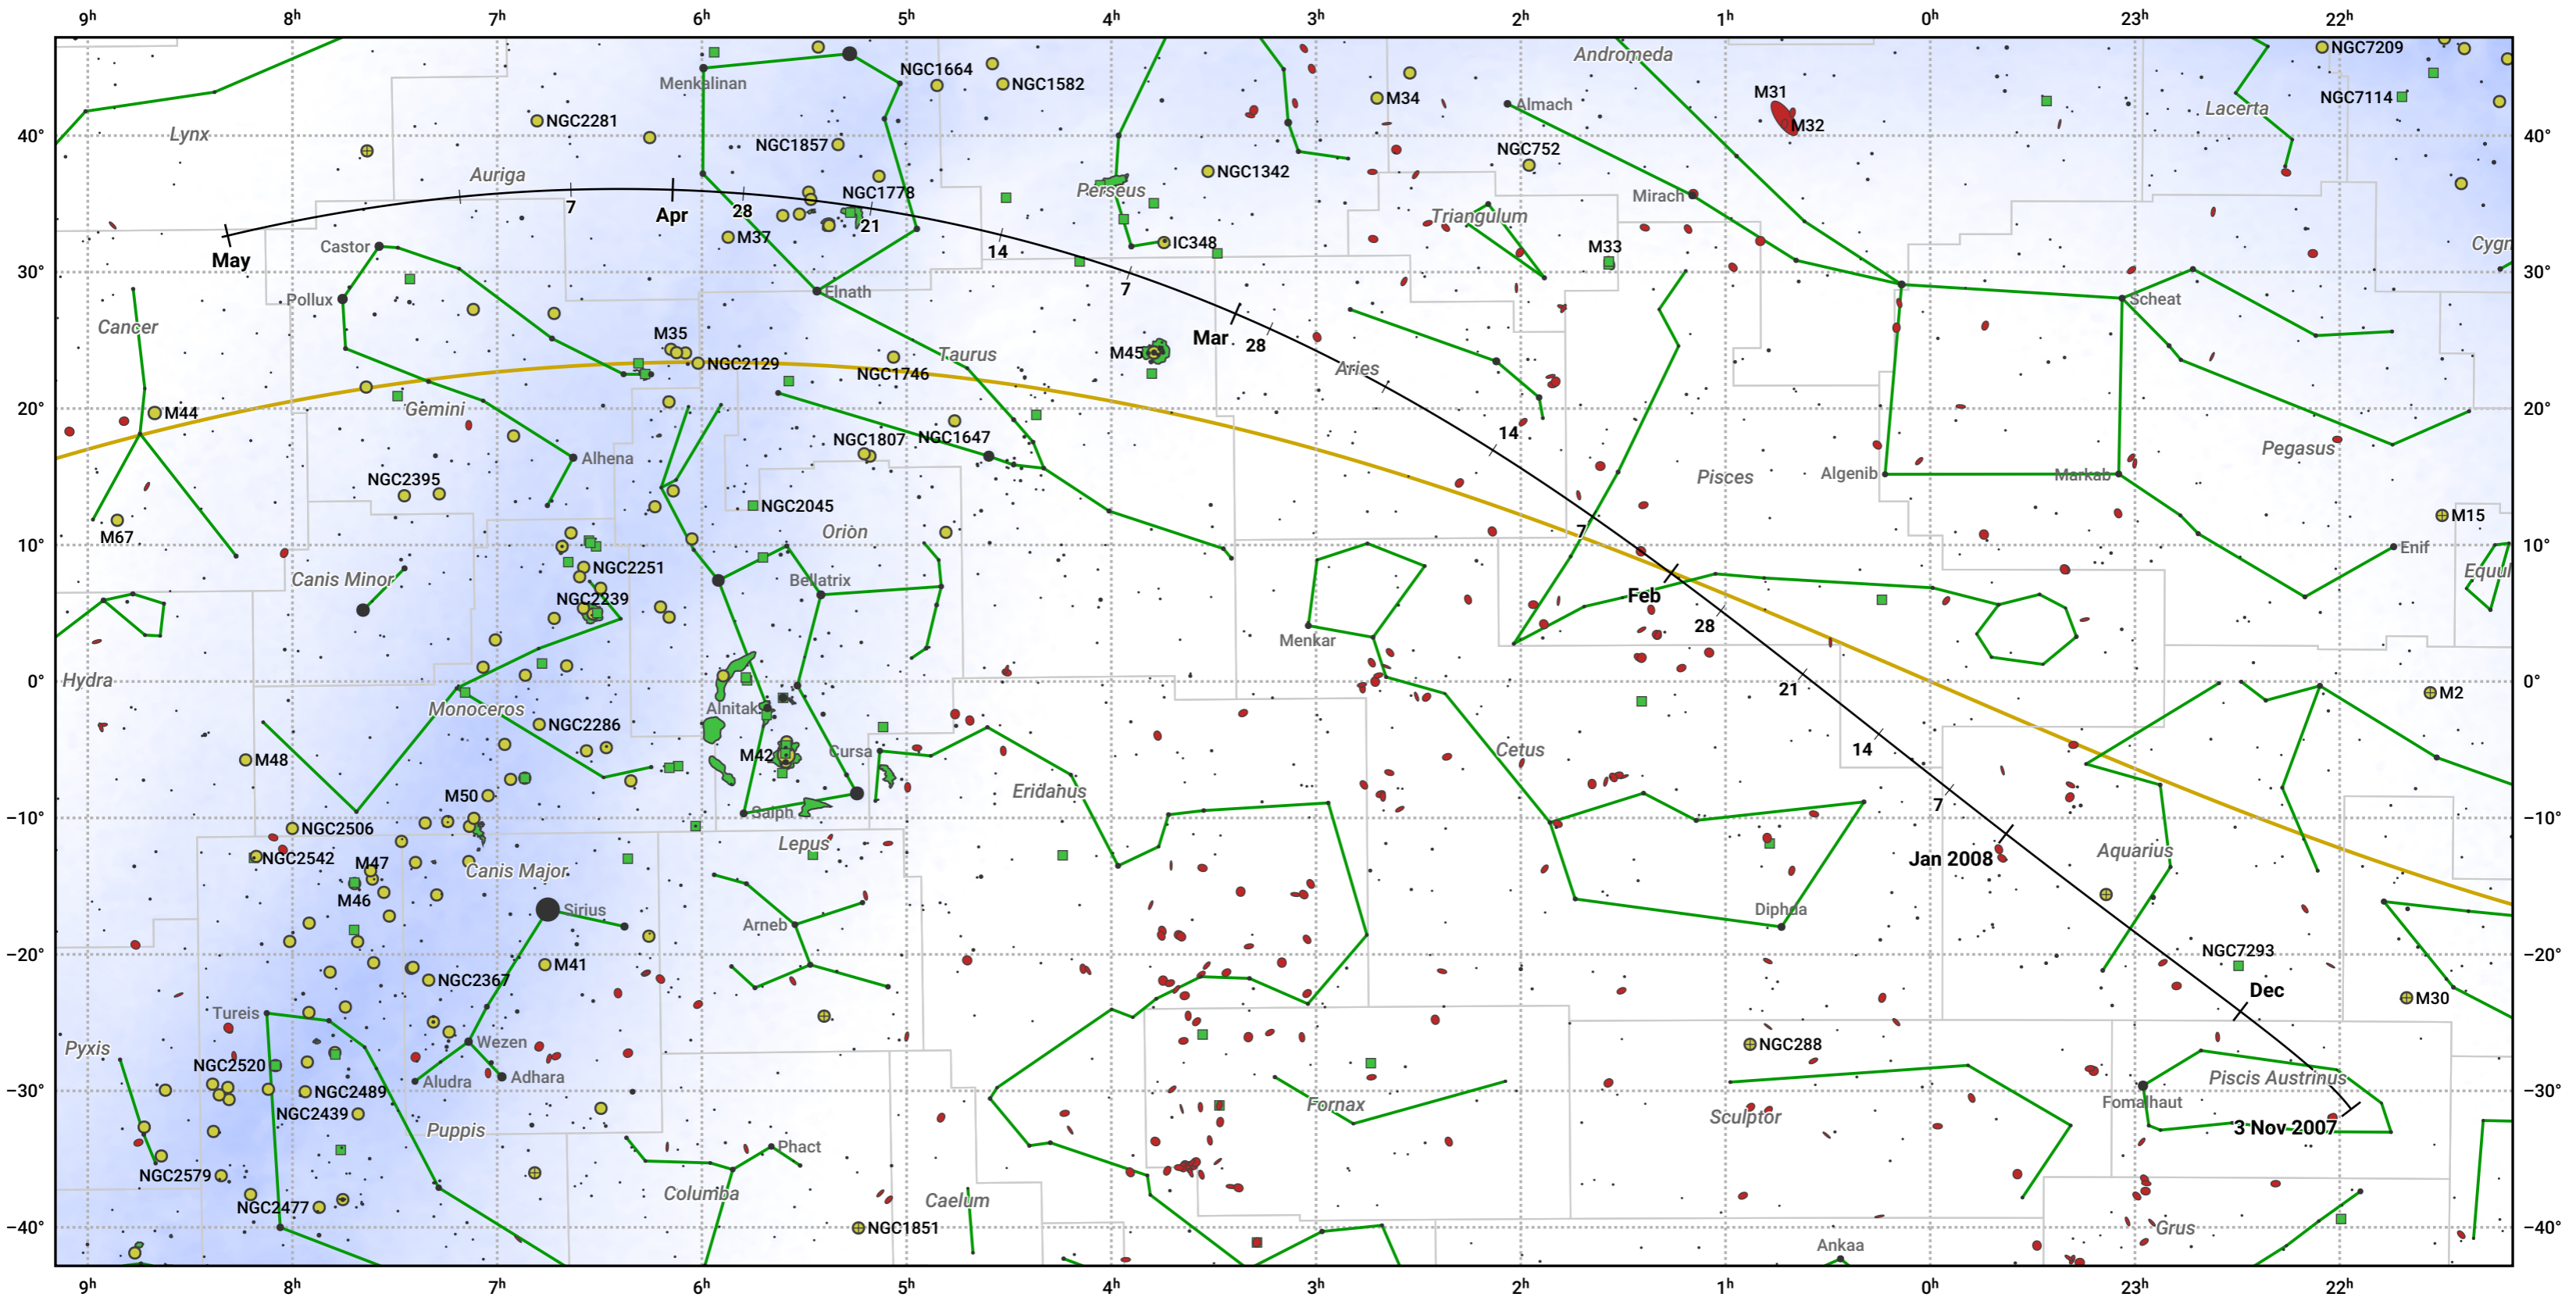

The path of 46P/Wirtanen starting on 3 Nov 2007

© Dominic Ford 2011–2024. Date markers placed at midnight UTC. Downloaded from <https://in-the-sky.org>

Magnitude scale: 6.0 5.0 4.0 3.0 2.0 1.0 0.0 -1.0 -2.0

— Ecliptic Plane

Galaxy Bright nebula Open cluster Globular cluster

Date	Mag
2007 Nov 29	10.6
2007 Dec 24	9.5
2008 Jan 1	9.2
2008 Mar 1	9.2
2008 Mar 29	10.6
2008 Apr 15	11.6
2008 May 1	12.5