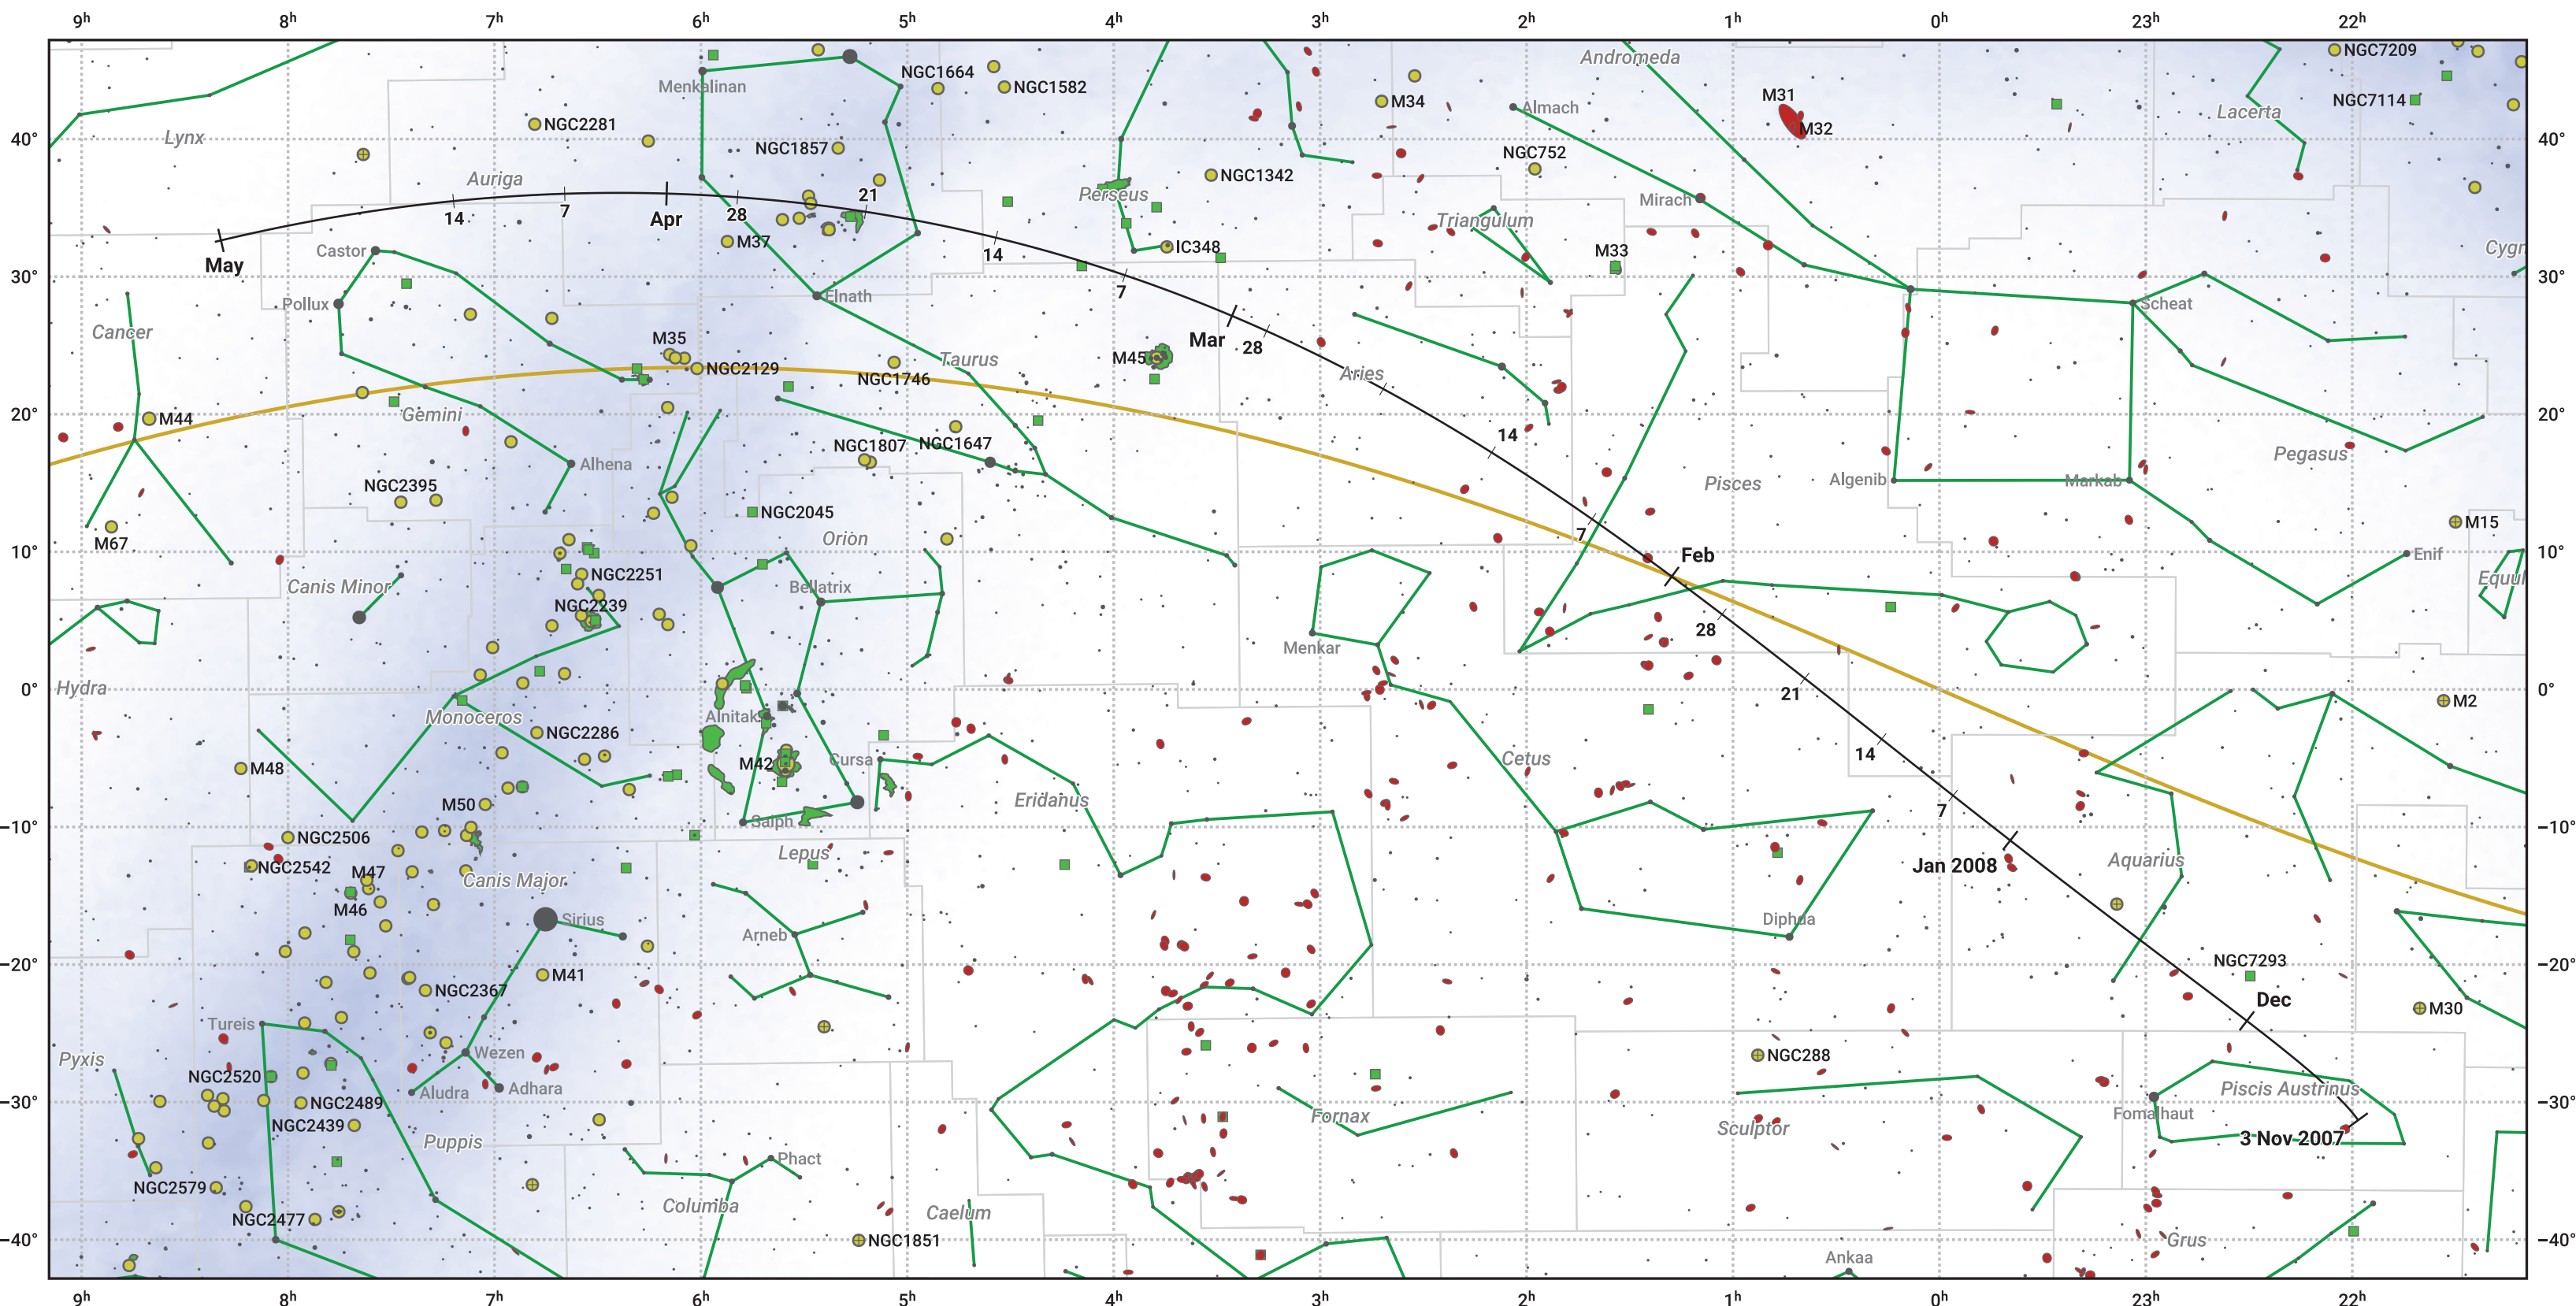

The path of 46P/Wirtanen starting on 3 Nov 2007

© Dominic Ford 2011–2024. Date markers placed at midnight UTC. Downloaded from <https://in-the-sky.org>

Magnitude scale: 6.0 5.0 4.0 3.0 2.0 1.0 0.0 -1.0 -2.0

— Ecliptic Plane

- Galaxy
- Bright nebula
- Open cluster
- ⊕ Globular cluster

Date	Mag
2007 Nov 29	10.6
2007 Dec 24	9.5
2008 Jan 1	9.2
2008 Mar 1	9.2
2008 Mar 28	10.5
2008 Apr 14	11.6
2008 May 1	12.6