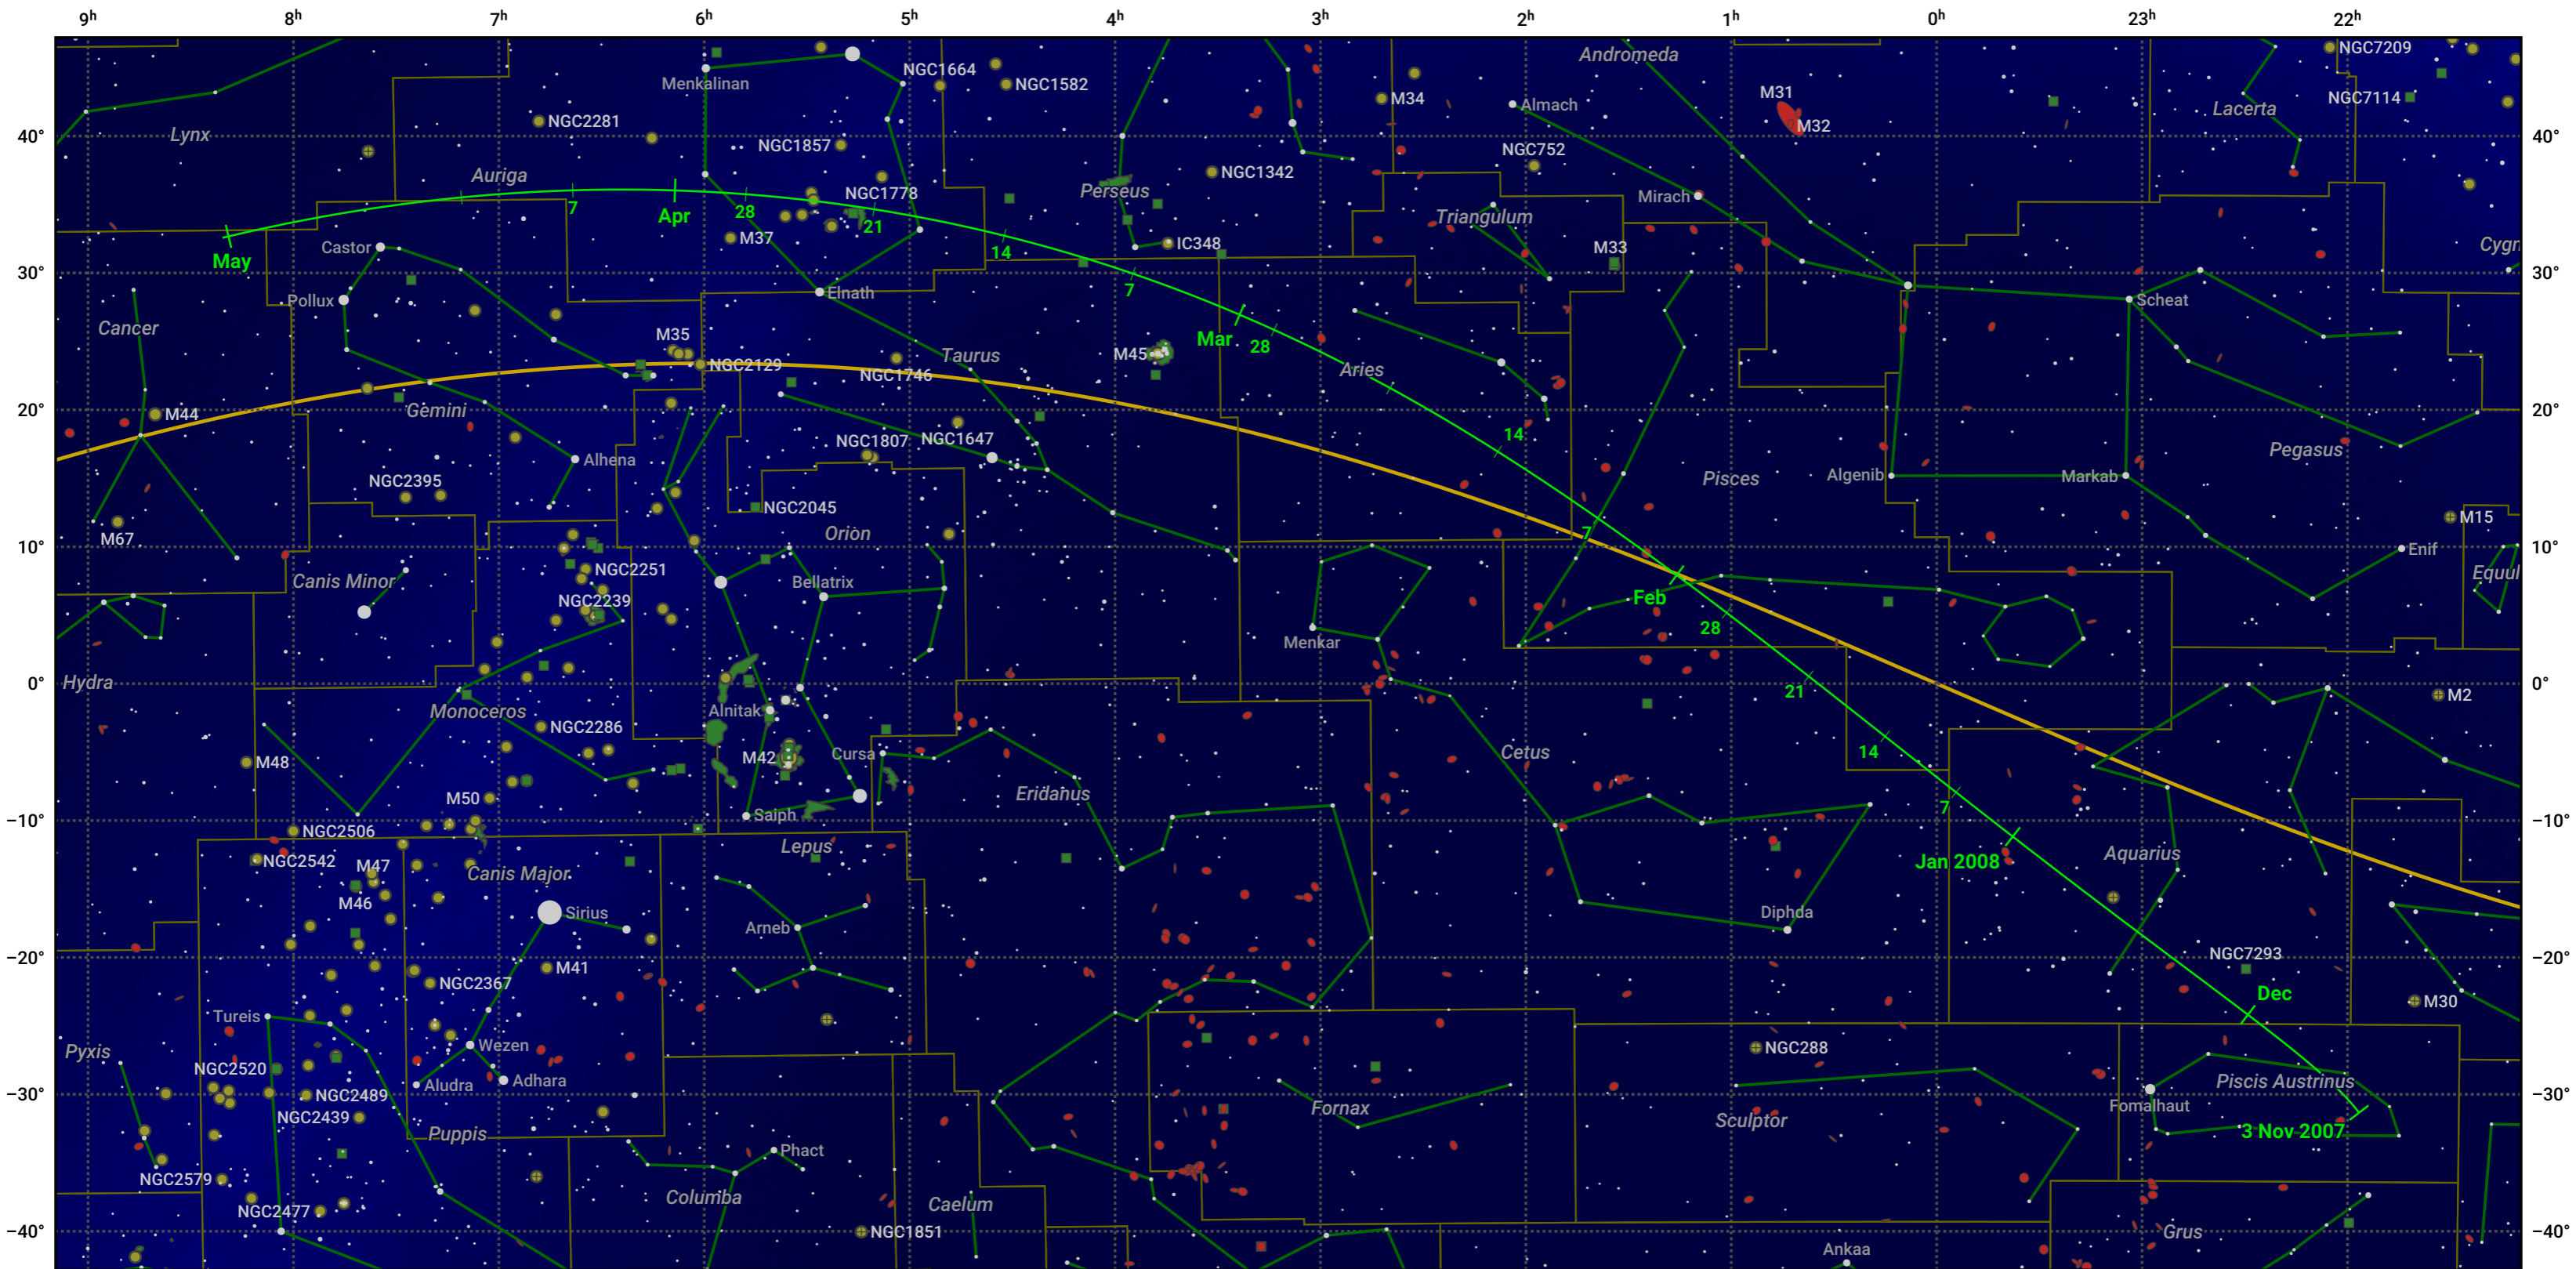

The path of 46P/Wirtanen starting on 3 Nov 2007

© Dominic Ford 2011–2024. Date markers placed at midnight UTC. Downloaded from <https://in-the-sky.org>

Magnitude scale: · 6.0 · 5.0 · 4.0 · 3.0 · 2.0 · 1.0 ● 0.0 ● -1.0 ● -2.0

— Ecliptic Plane

● Galaxy ■ Bright nebula ● Open cluster ⊕ Globular cluster

Date	Mag
2007 Nov 29	10.6
2007 Dec 24	9.5
2008 Jan 1	9.2
2008 Mar 1	9.2
2008 Mar 29	10.6
2008 Apr 15	11.6
2008 May 1	12.5