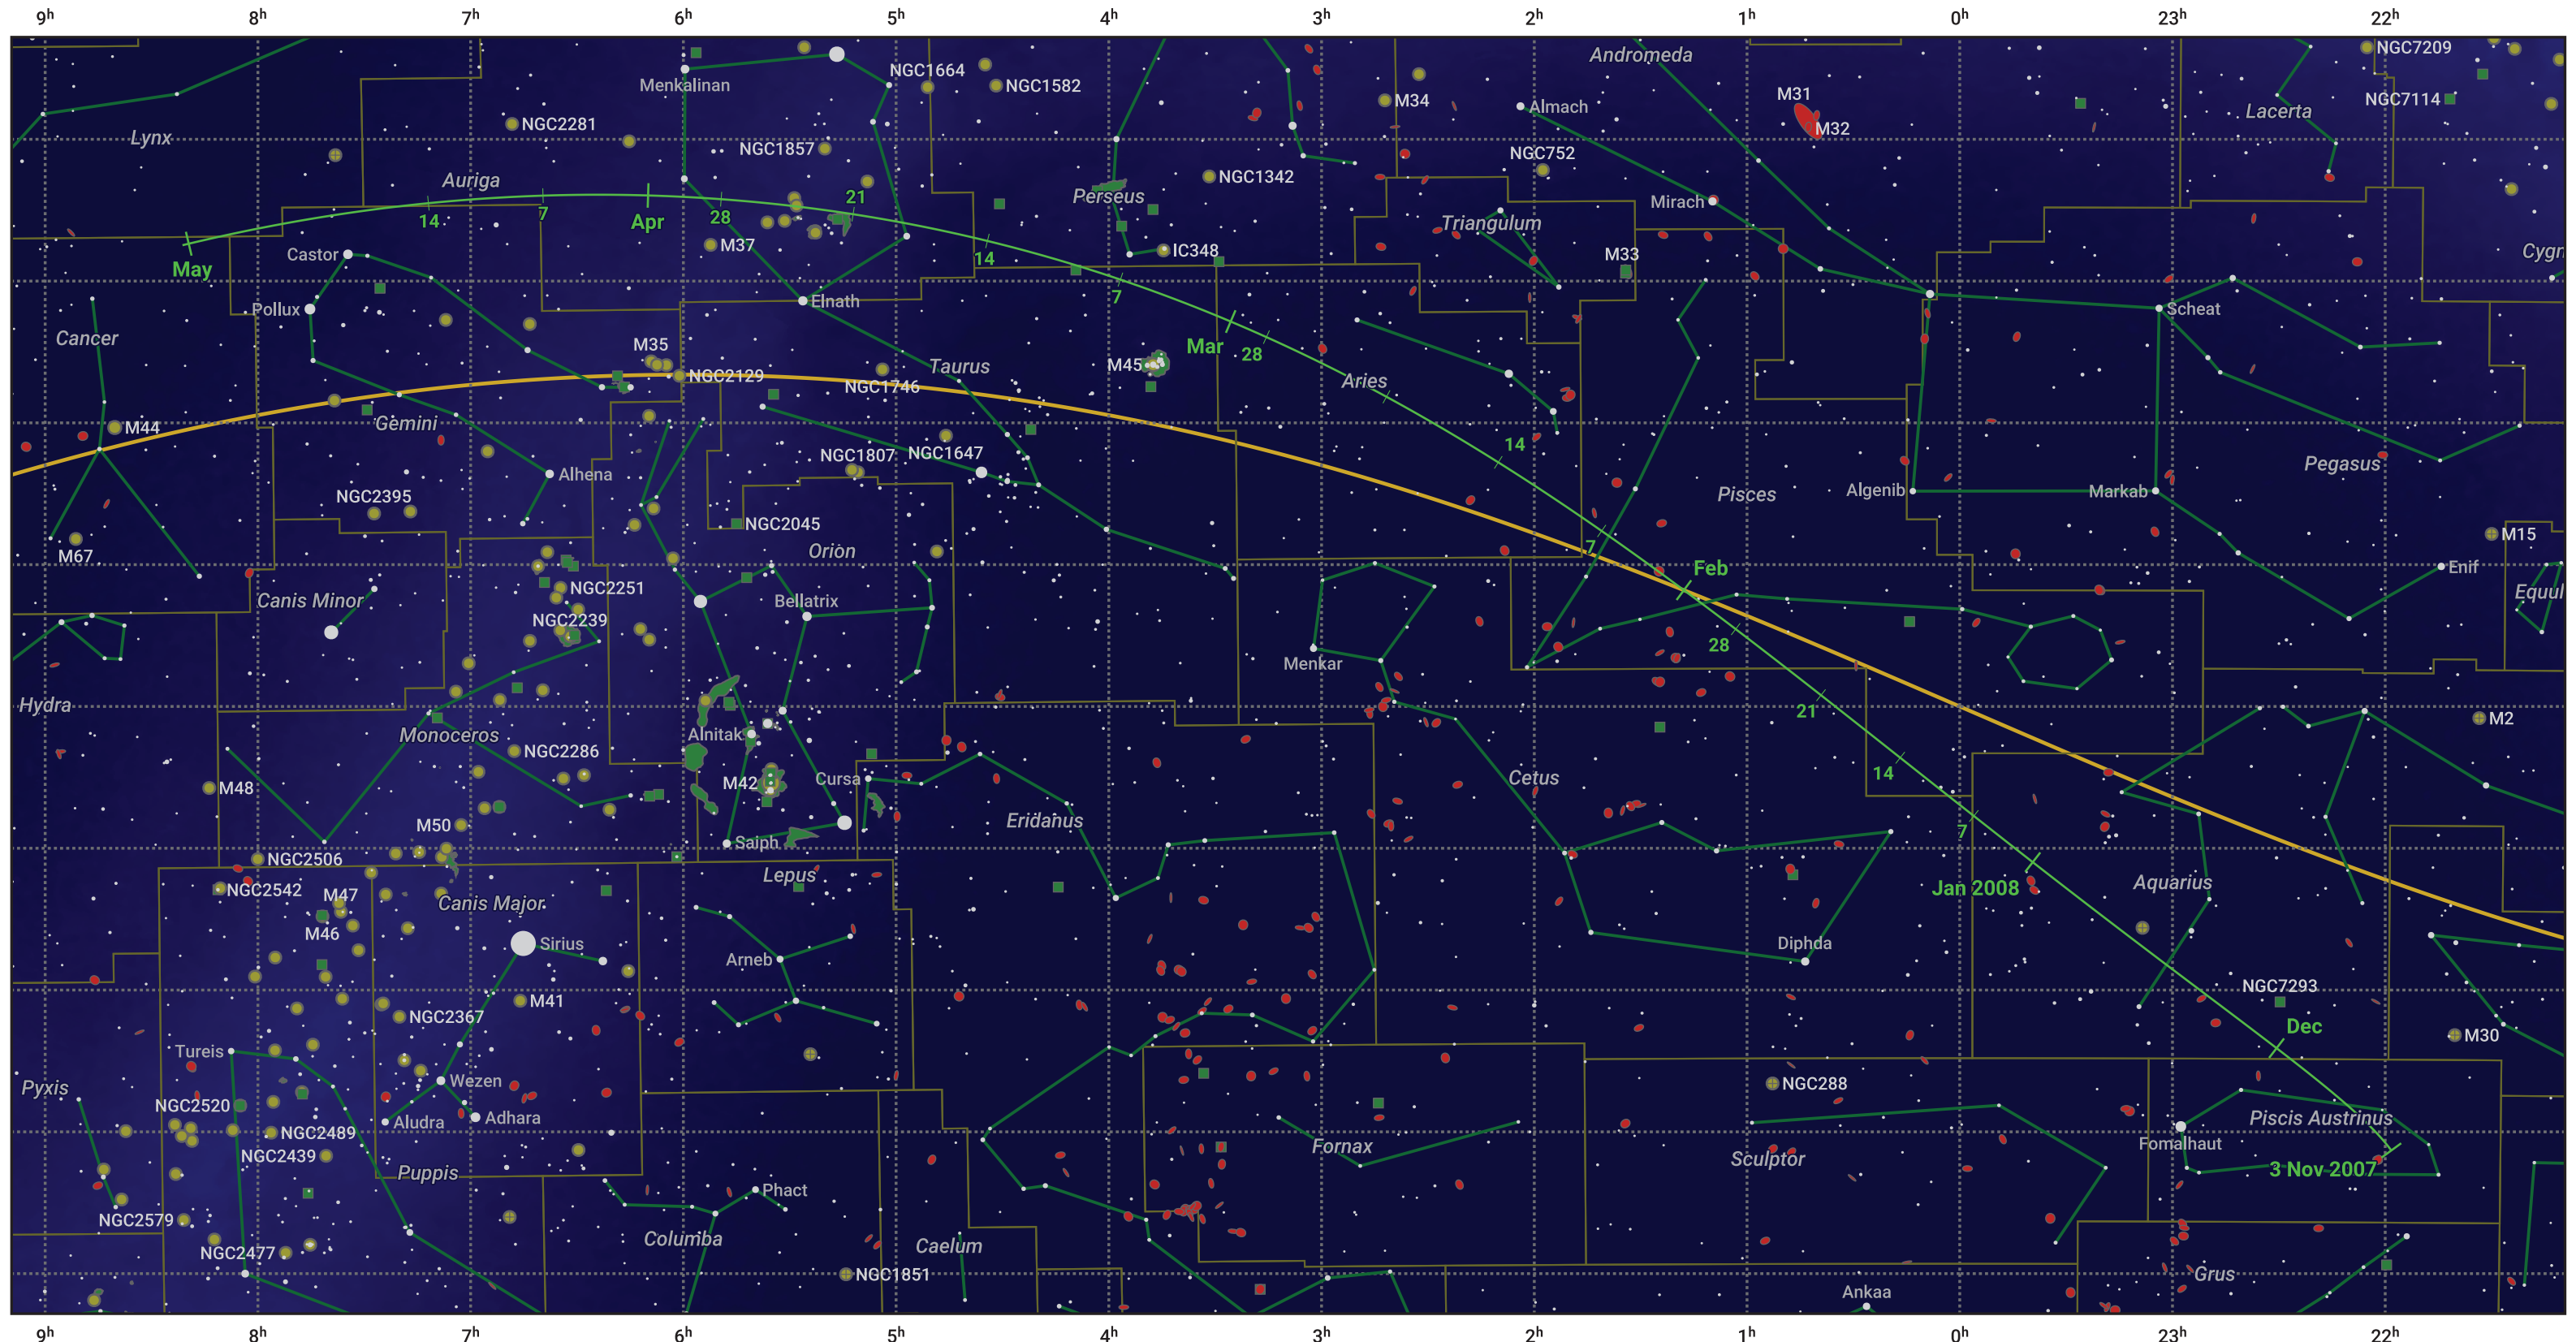

The path of 46P/Wirtanen starting on 3 Nov 2007

© Dominic Ford 2011–2024. Date markers placed at midnight UTC. Downloaded from <https://in-the-sky.org>

Magnitude scale: 6.0 5.0 4.0 3.0 2.0 1.0 0.0 -1.0 -2.0

— Ecliptic Plane

Galaxy Bright nebula Open cluster Globular cluster

Date	Mag
2007 Nov 29	10.6
2007 Dec 24	9.5
2008 Jan 1	9.2
2008 Mar 1	9.2
2008 Mar 28	10.5
2008 Apr 14	11.6
2008 May 1	12.6