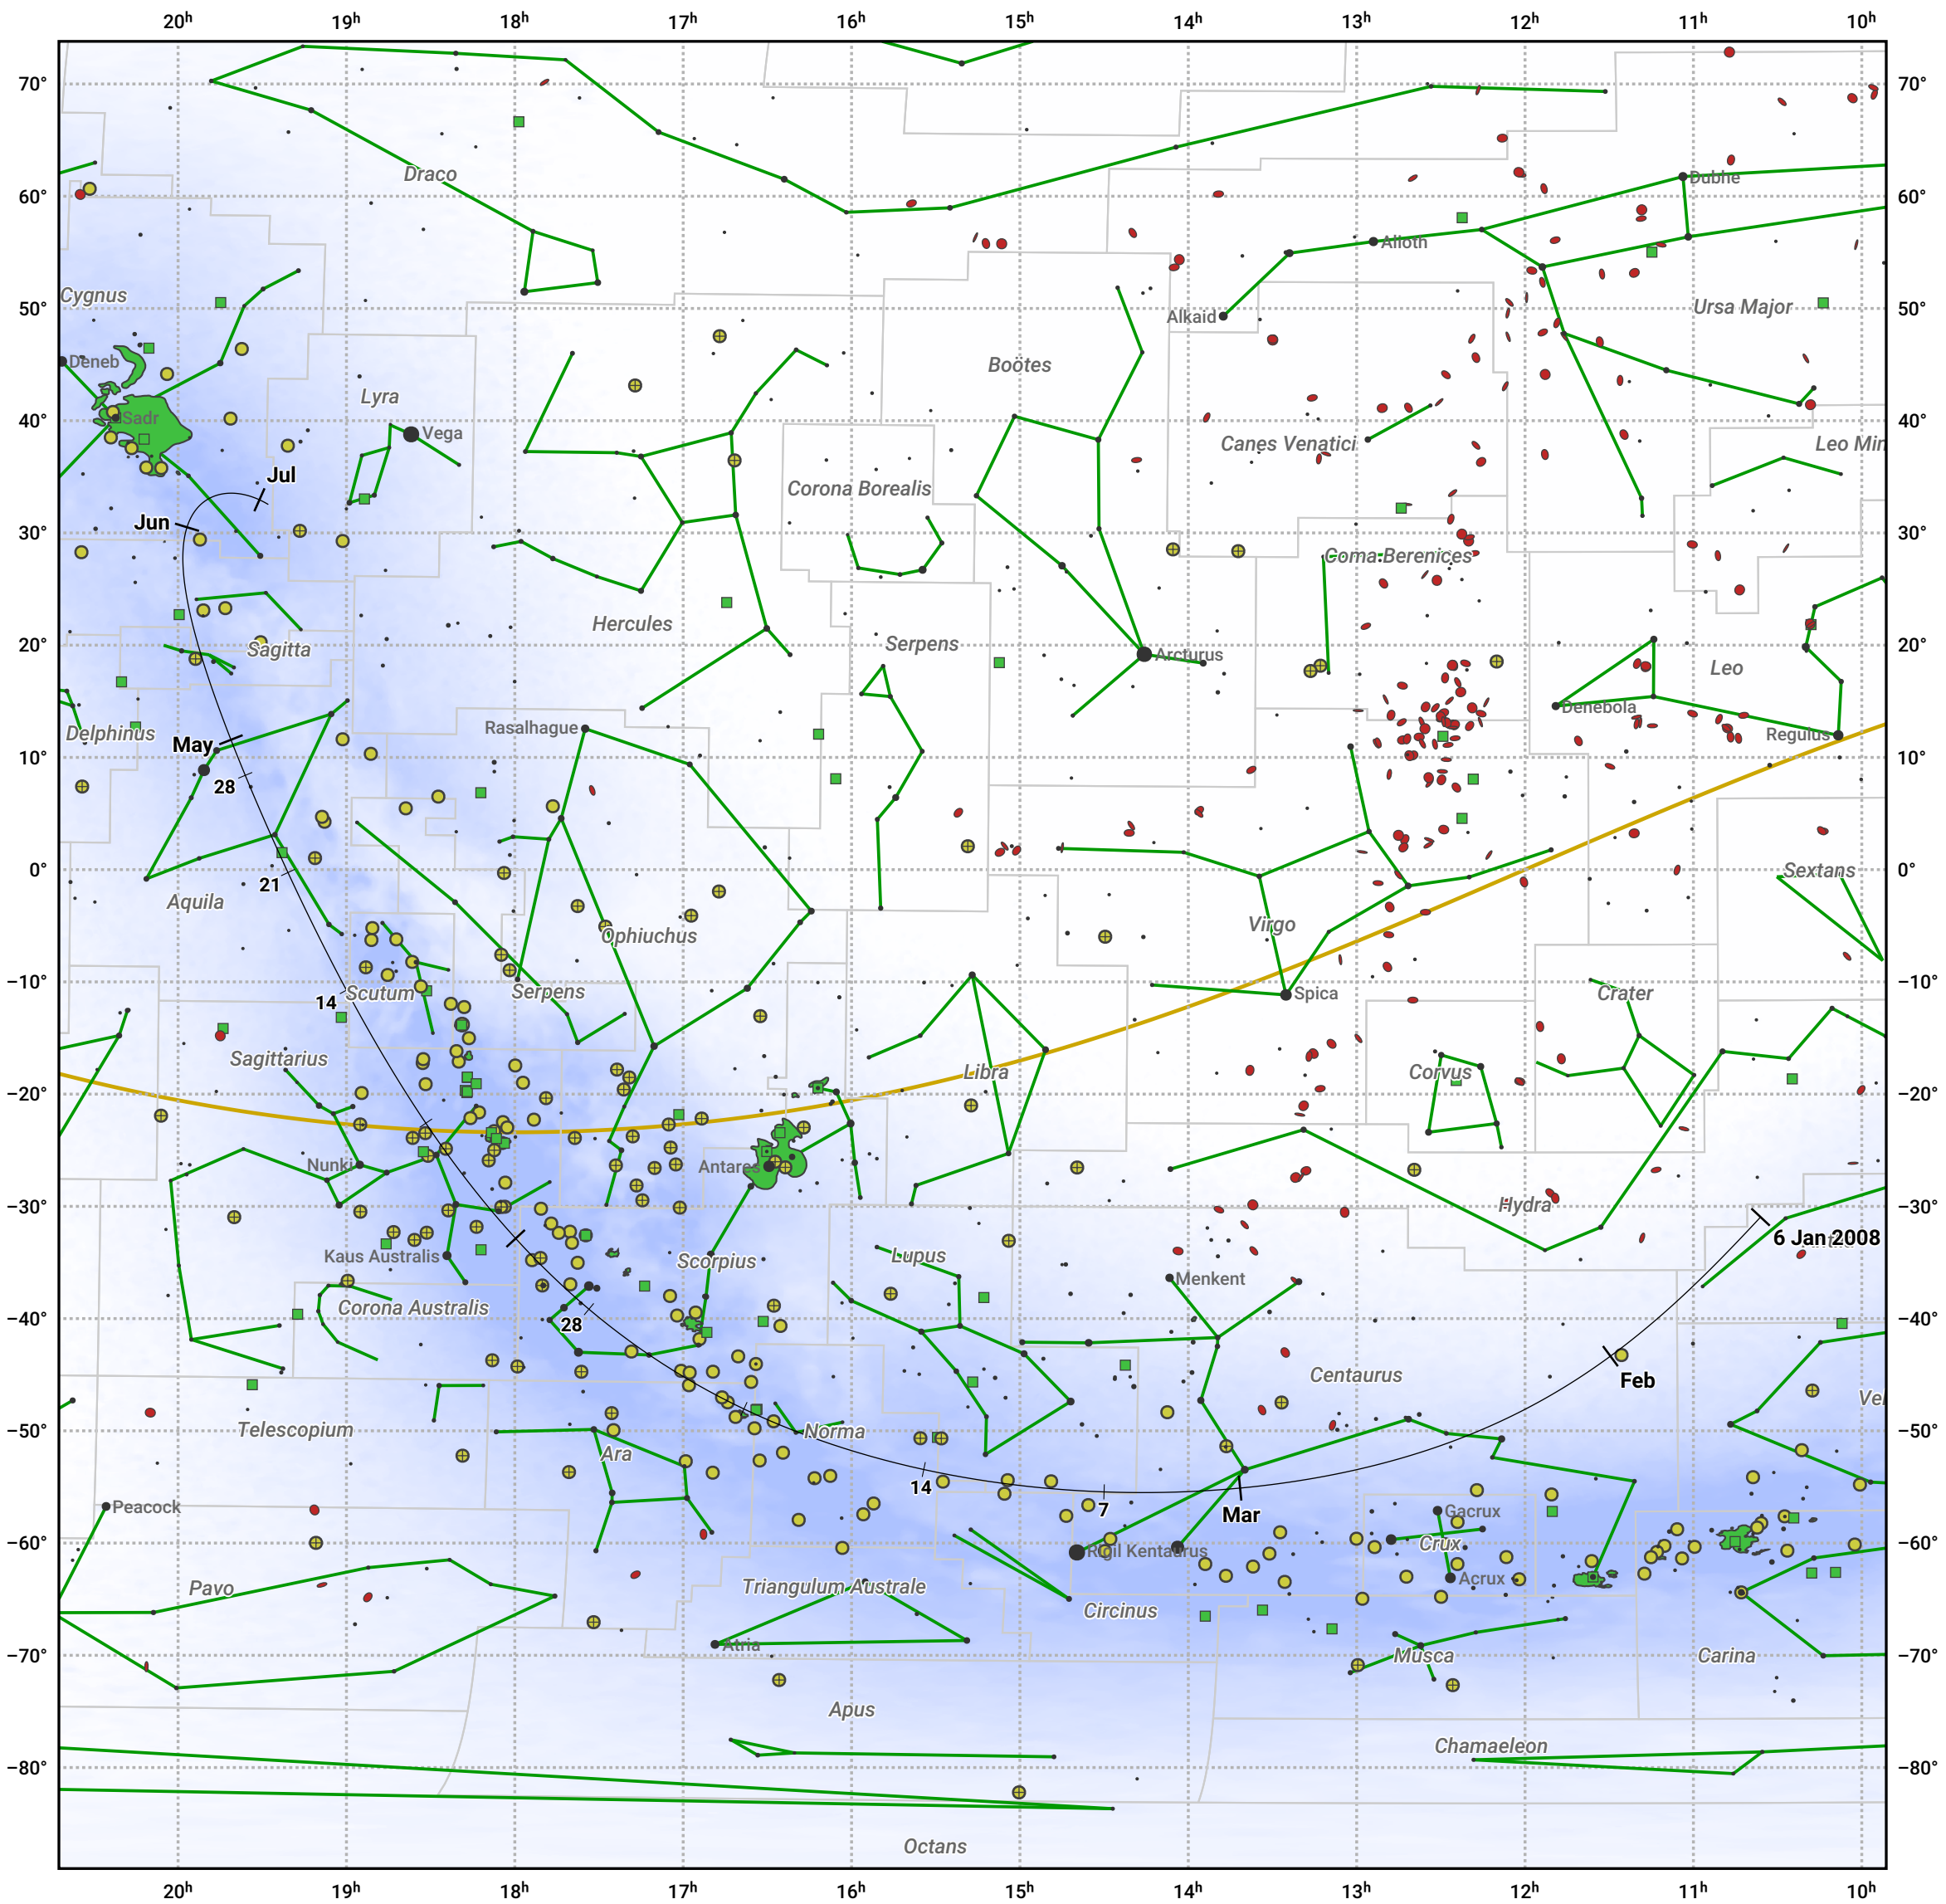

The path of 26P/Grigg-Skjellerup starting on 6 Jan 2008

© Dominic Ford 2011–2024. Date markers placed at midnight UTC. Downloaded from <https://in-the-sky.org>

Magnitude scale: \bullet -5.0 \bullet -4.0 \bullet -3.0 \bullet -2.0 \bullet -1.0 \bullet 0.0 \bullet -1.0

— Ecliptic Plane

\bullet Galaxy \blacksquare Bright nebula \bullet Open cluster \oplus Globular cluster

Date	Mag
2008 Jan 25	13.2
2008 Feb 11	12.2
2008 Feb 27	11.2
2008 Mar 1	11.0
2008 Mar 15	10.2
2008 May 1	10.3
2008 May 20	11.2
2008 Jun 10	12.2
2008 Jul 1	13.2
2008 Jul 2	13.3