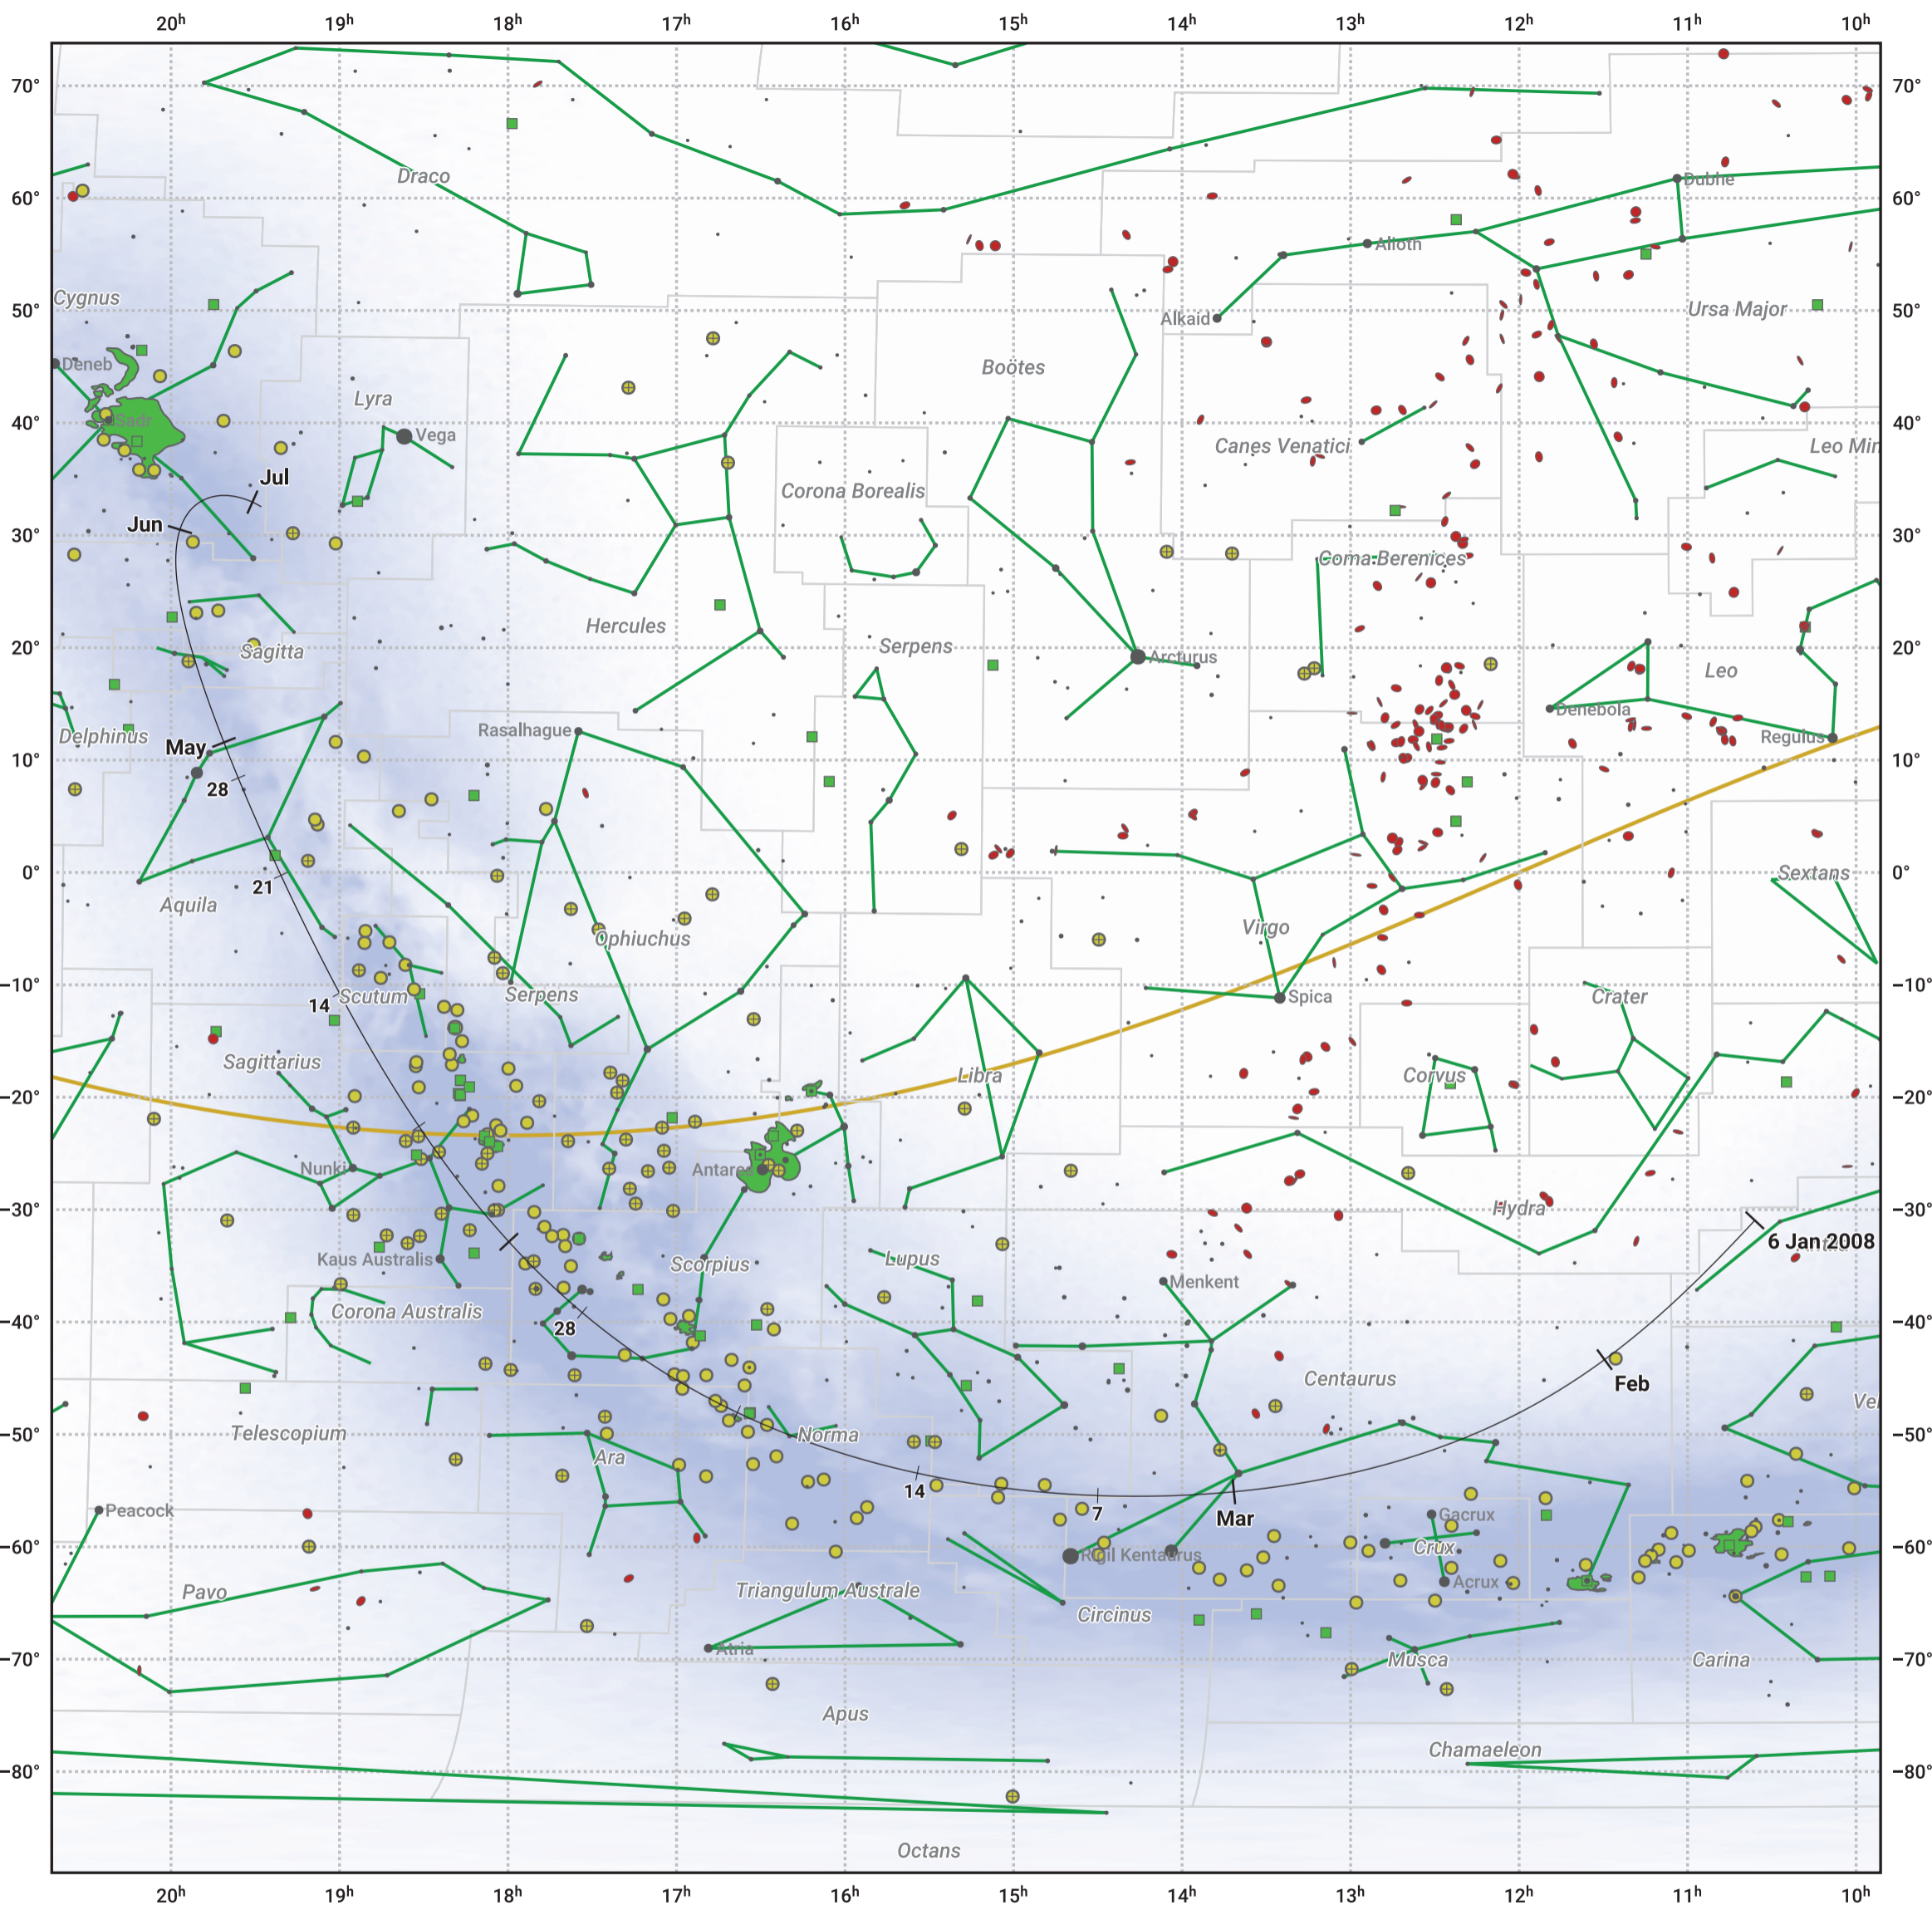

The path of 26P/Grigg-Skjellerup starting on 6 Jan 2008

© Dominic Ford 2011–2024. Date markers placed at midnight UTC. Downloaded from <https://in-the-sky.org>

Magnitude scale: \bullet 5.0 \bullet 4.0 \bullet 3.0 \bullet 2.0 \bullet 1.0 \bullet 0.0 \bullet -1.0

— Ecliptic Plane

● Galaxy ■ Bright nebula ● Open cluster ⊕ Globular cluster

Date	Mag
2008 Jan 25	13.2
2008 Feb 11	12.2
2008 Feb 27	11.2
2008 Mar 1	11.0
2008 Mar 15	10.2
2008 May 1	10.3
2008 May 20	11.2
2008 Jun 10	12.2
2008 Jul 1	13.2
2008 Jul 2	13.3