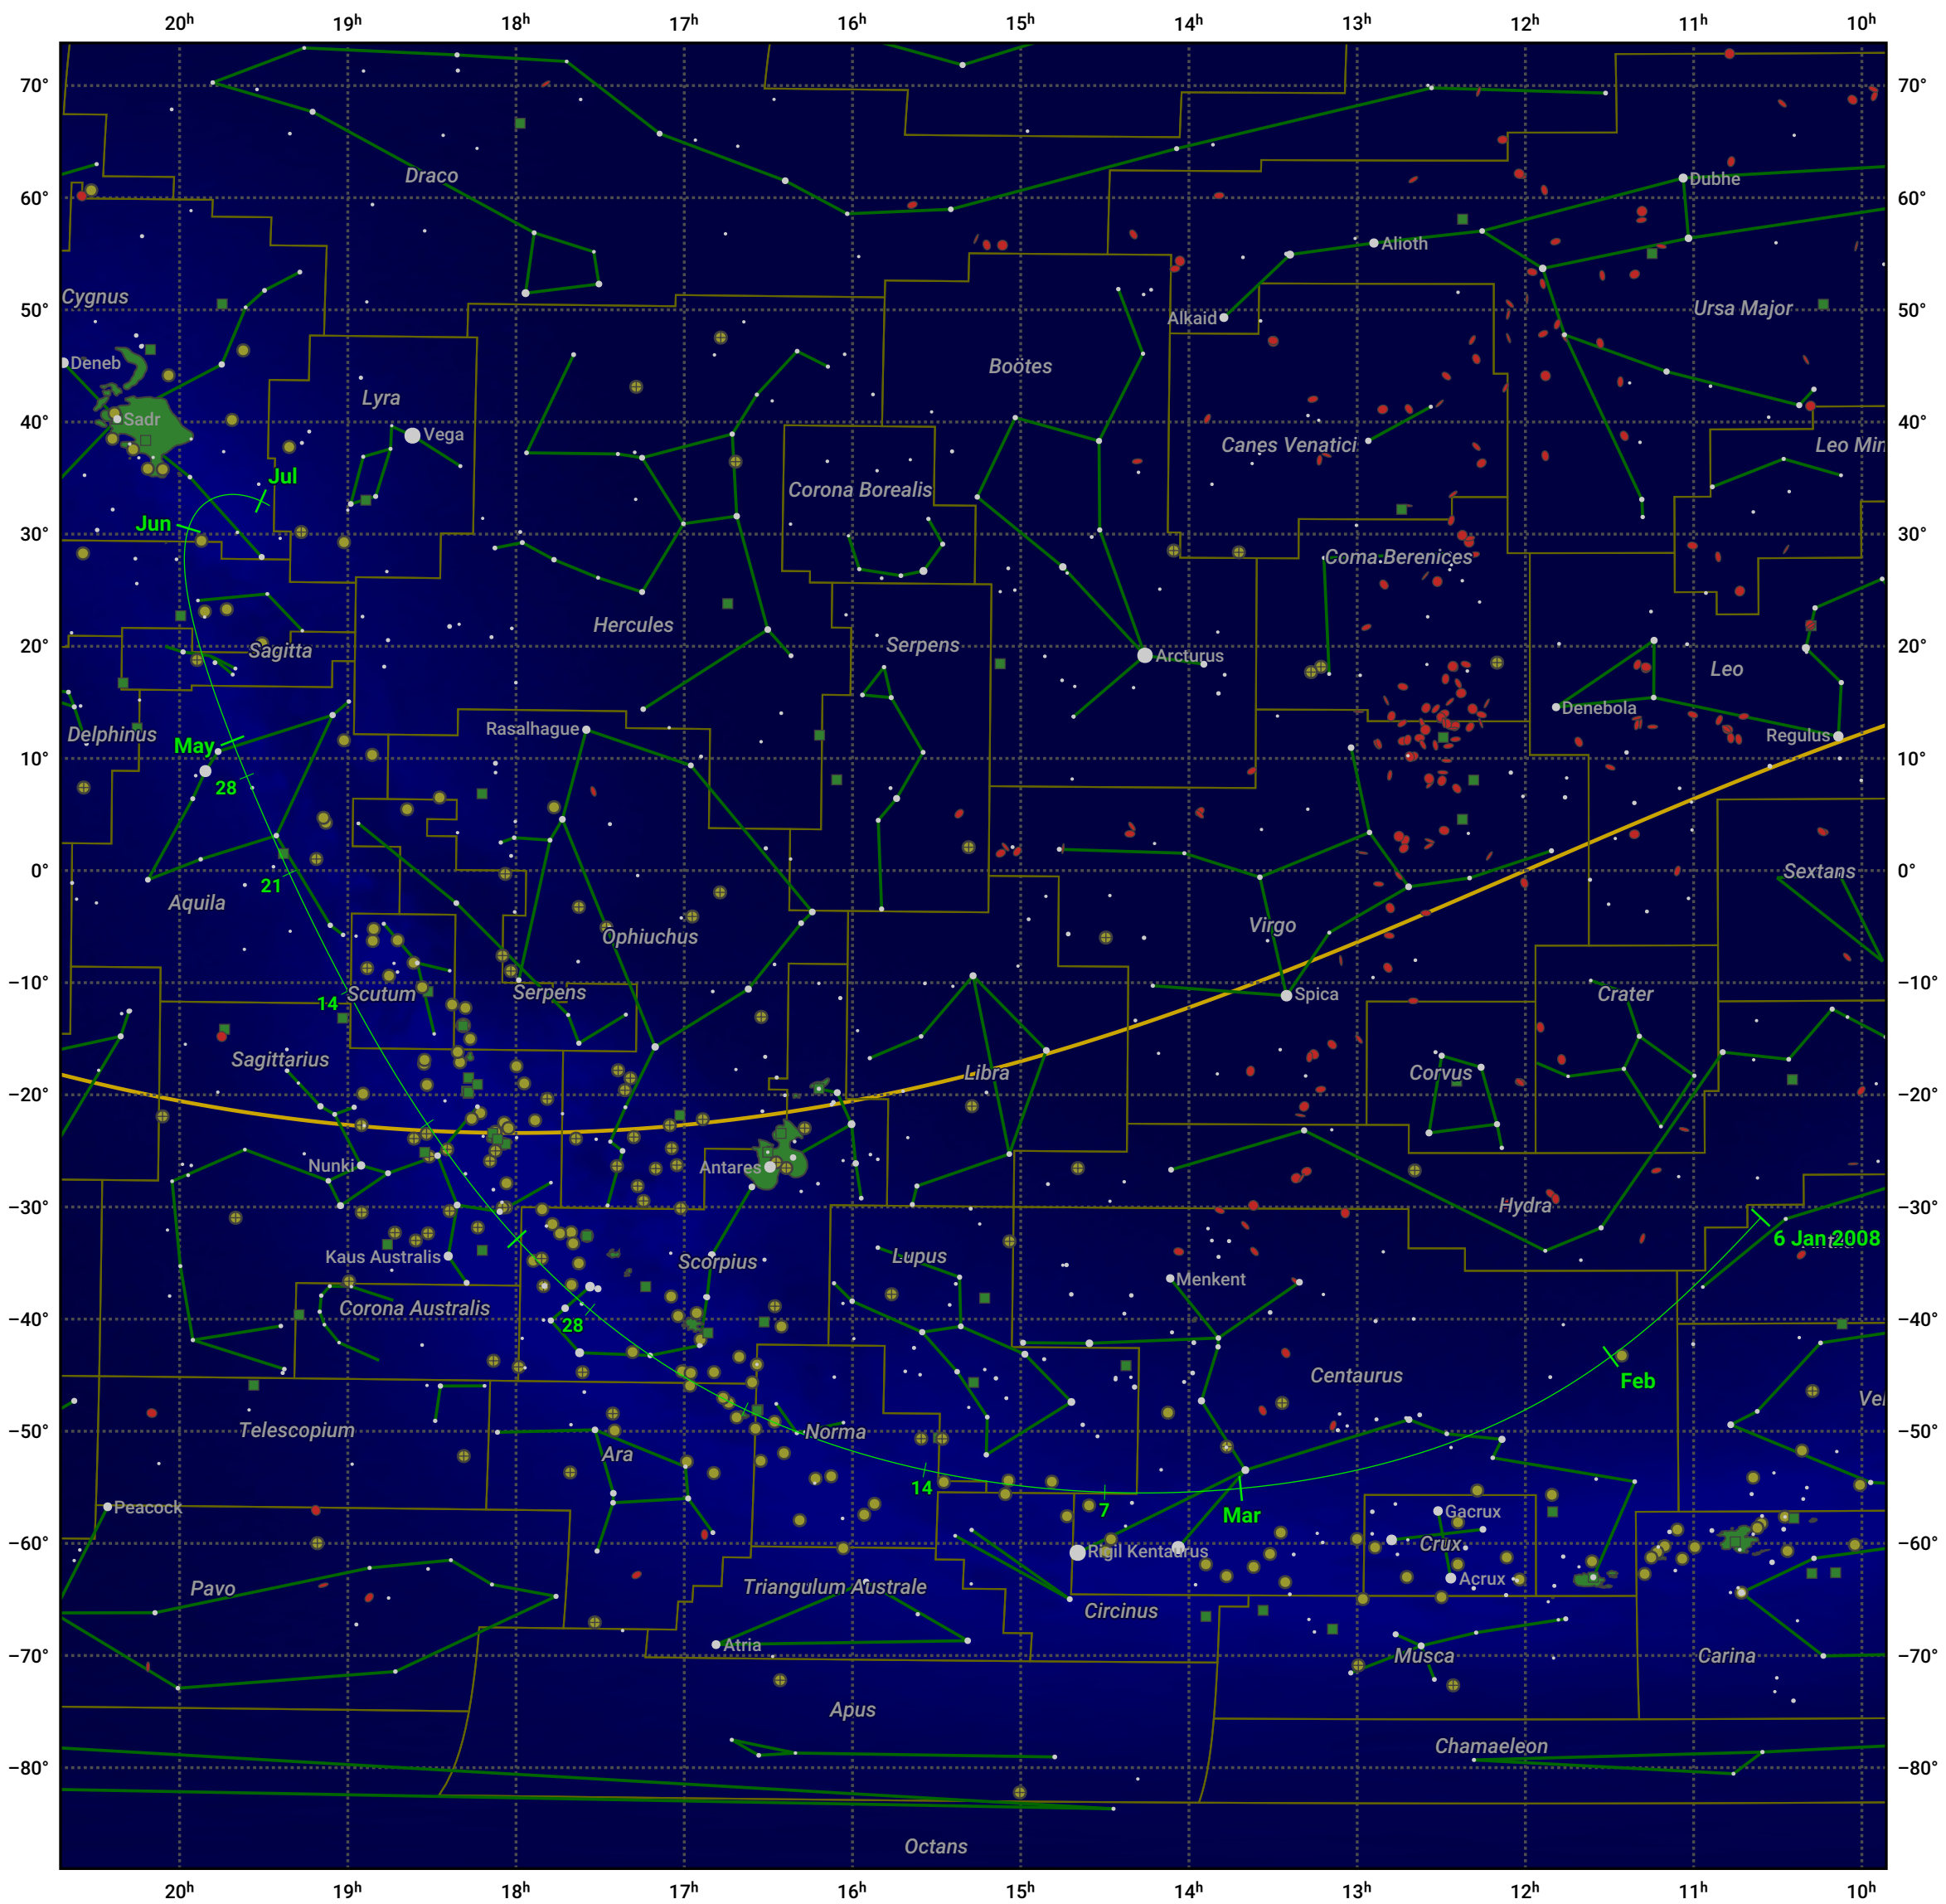

The path of 26P/Grigg-Skjellerup starting on 6 Jan 2008

© Dominic Ford 2011–2024. Date markers placed at midnight UTC. Downloaded from <https://in-the-sky.org>

Magnitude scale: • 5.0 • 4.0 • 3.0 • 2.0 • 1.0 • 0.0 • -1.0

— Ecliptic Plane

● Galaxy ■ Bright nebula ● Open cluster ⊕ Globular cluster

Date	Mag
2008 Jan 25	13.2
2008 Feb 11	12.2
2008 Feb 27	11.2
2008 Mar 1	11.0
2008 Mar 15	10.2
2008 May 1	10.3
2008 May 20	11.2
2008 Jun 10	12.2
2008 Jul 1	13.2
2008 Jul 2	13.3