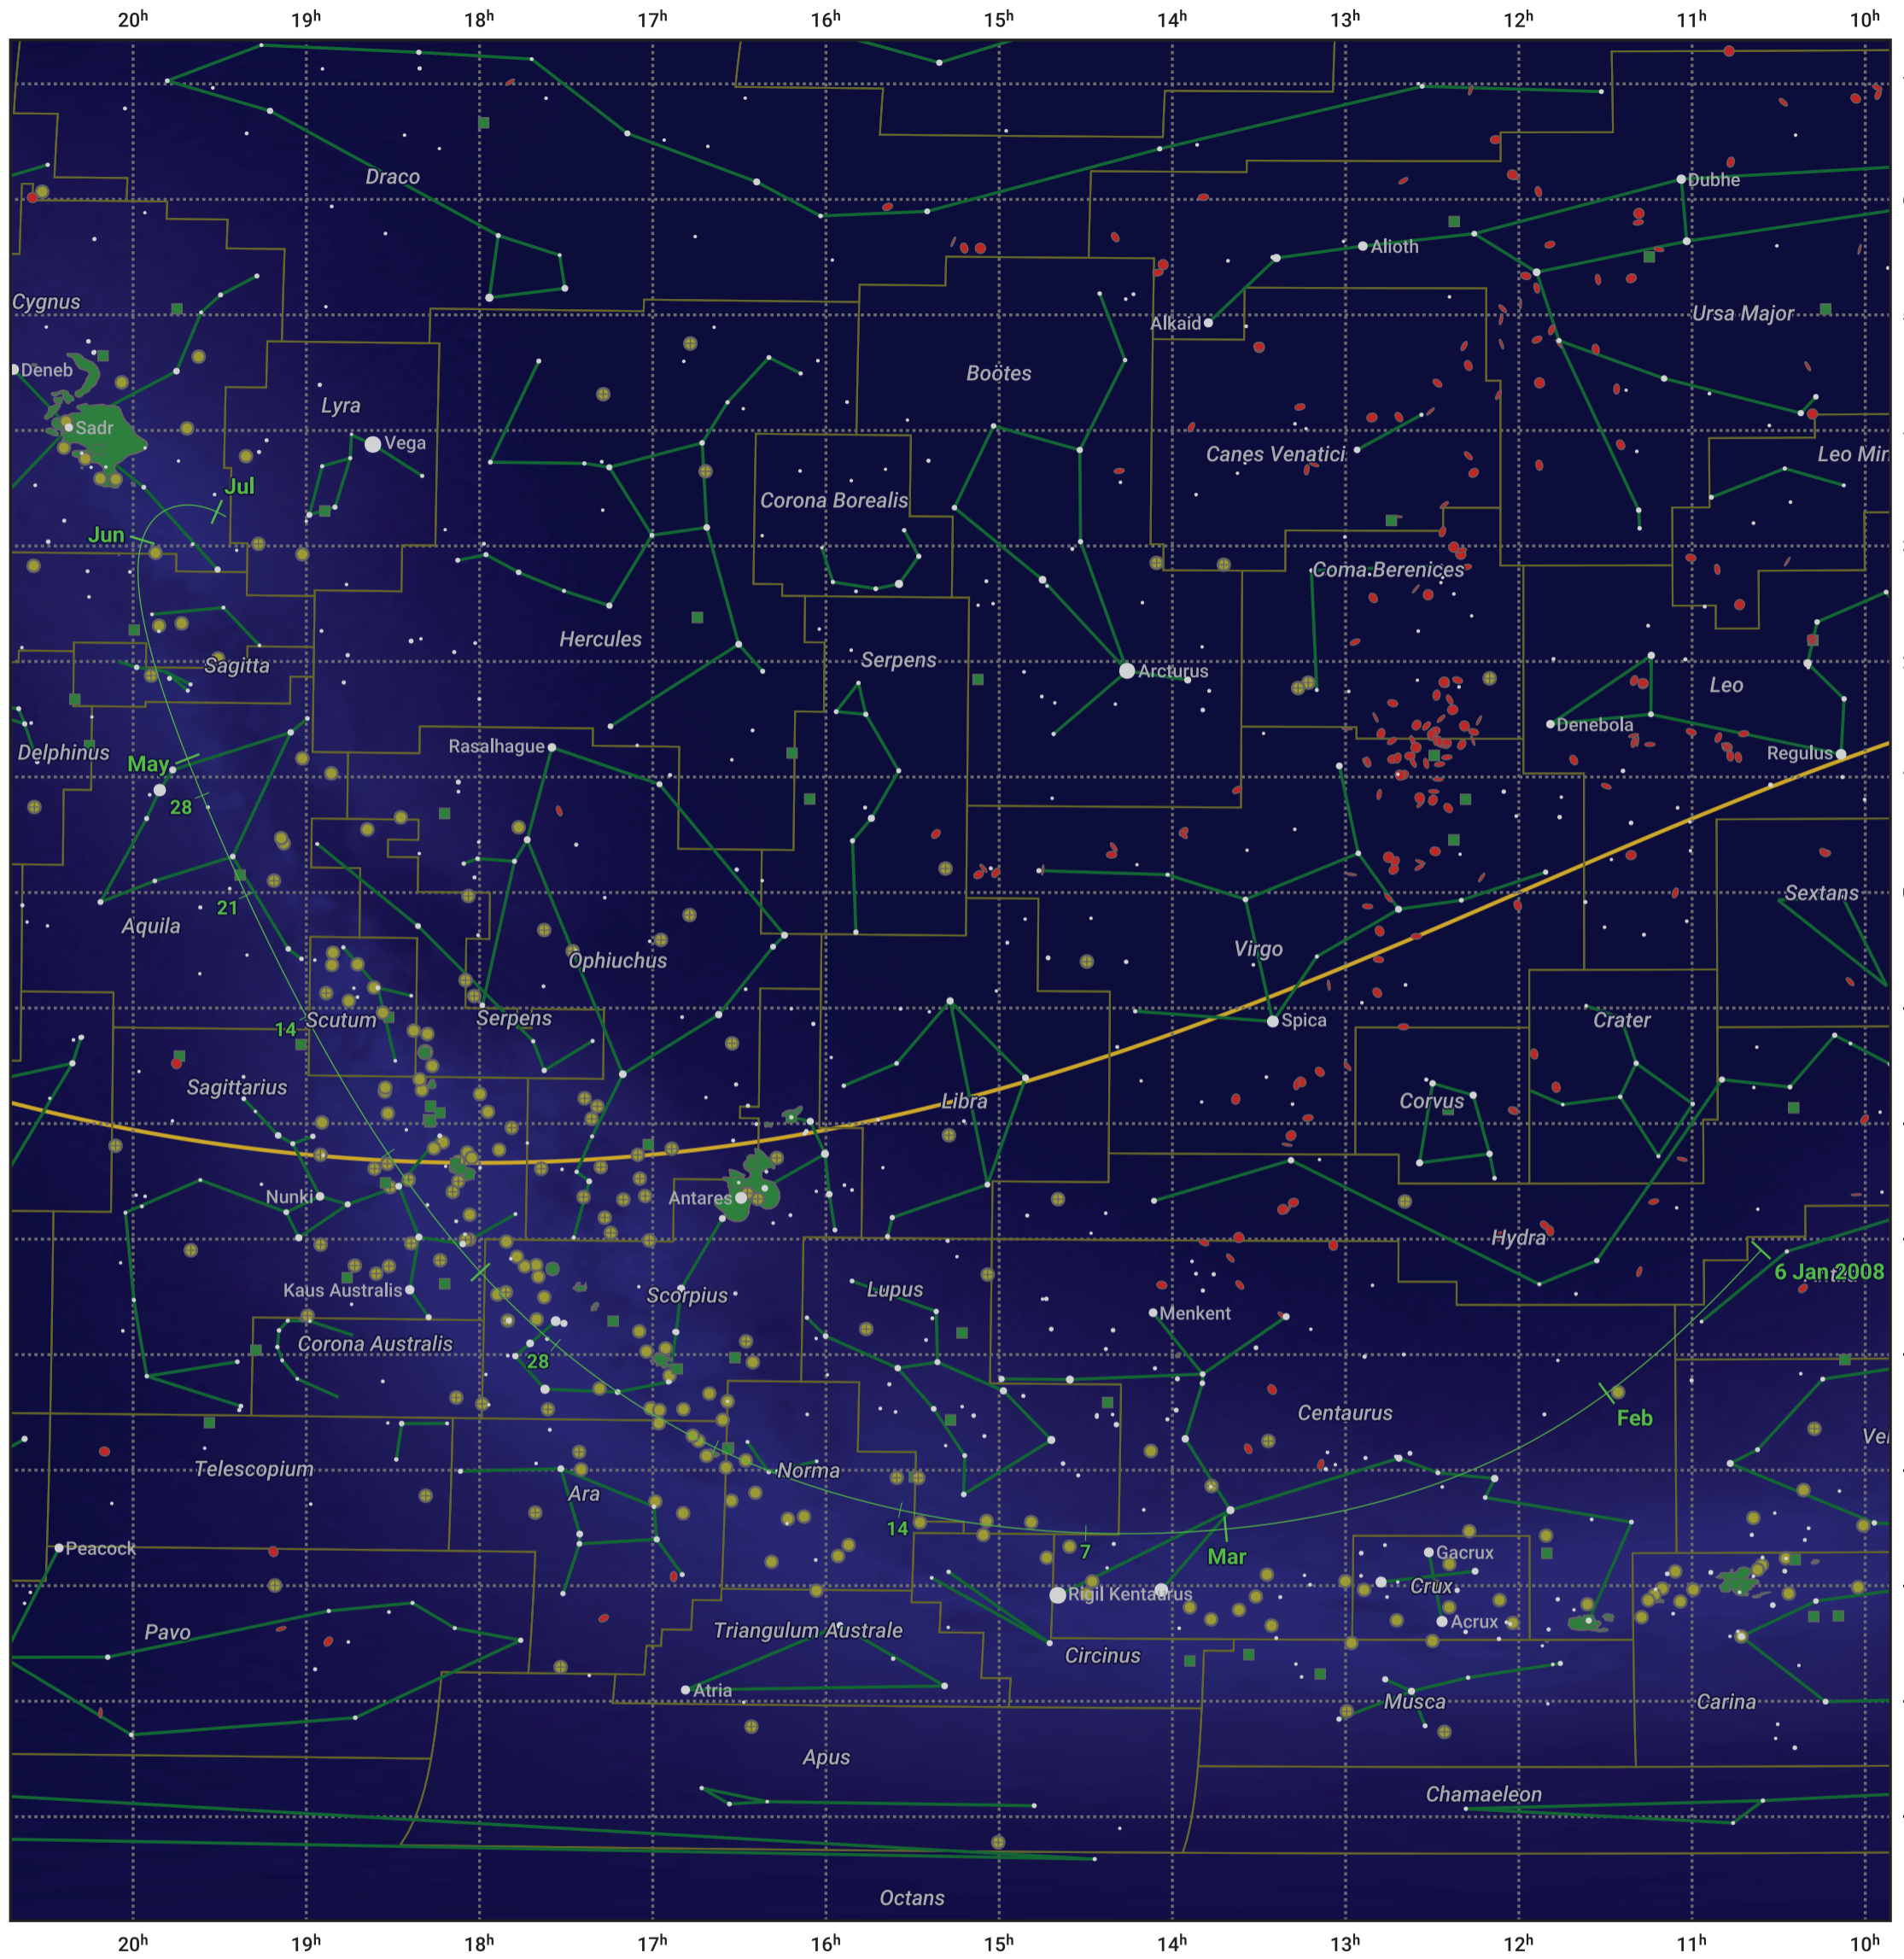

The path of 26P/Grigg-Skjellerup starting on 6 Jan 2008

© Dominic Ford 2011–2024. Date markers placed at midnight UTC. Downloaded from <https://in-the-sky.org>

Magnitude scale: 5.0 4.0 3.0 2.0 1.0 0.0 -1.0

Ecliptic Plane

Galaxy Bright nebula Open cluster Globular cluster

Date	Mag
2008 Jan 25	13.2
2008 Feb 11	12.2
2008 Feb 27	11.2
2008 Mar 1	11.0
2008 Mar 15	10.2
2008 May 1	10.3
2008 May 20	11.2
2008 Jun 10	12.2
2008 Jul 1	13.2
2008 Jul 2	13.3