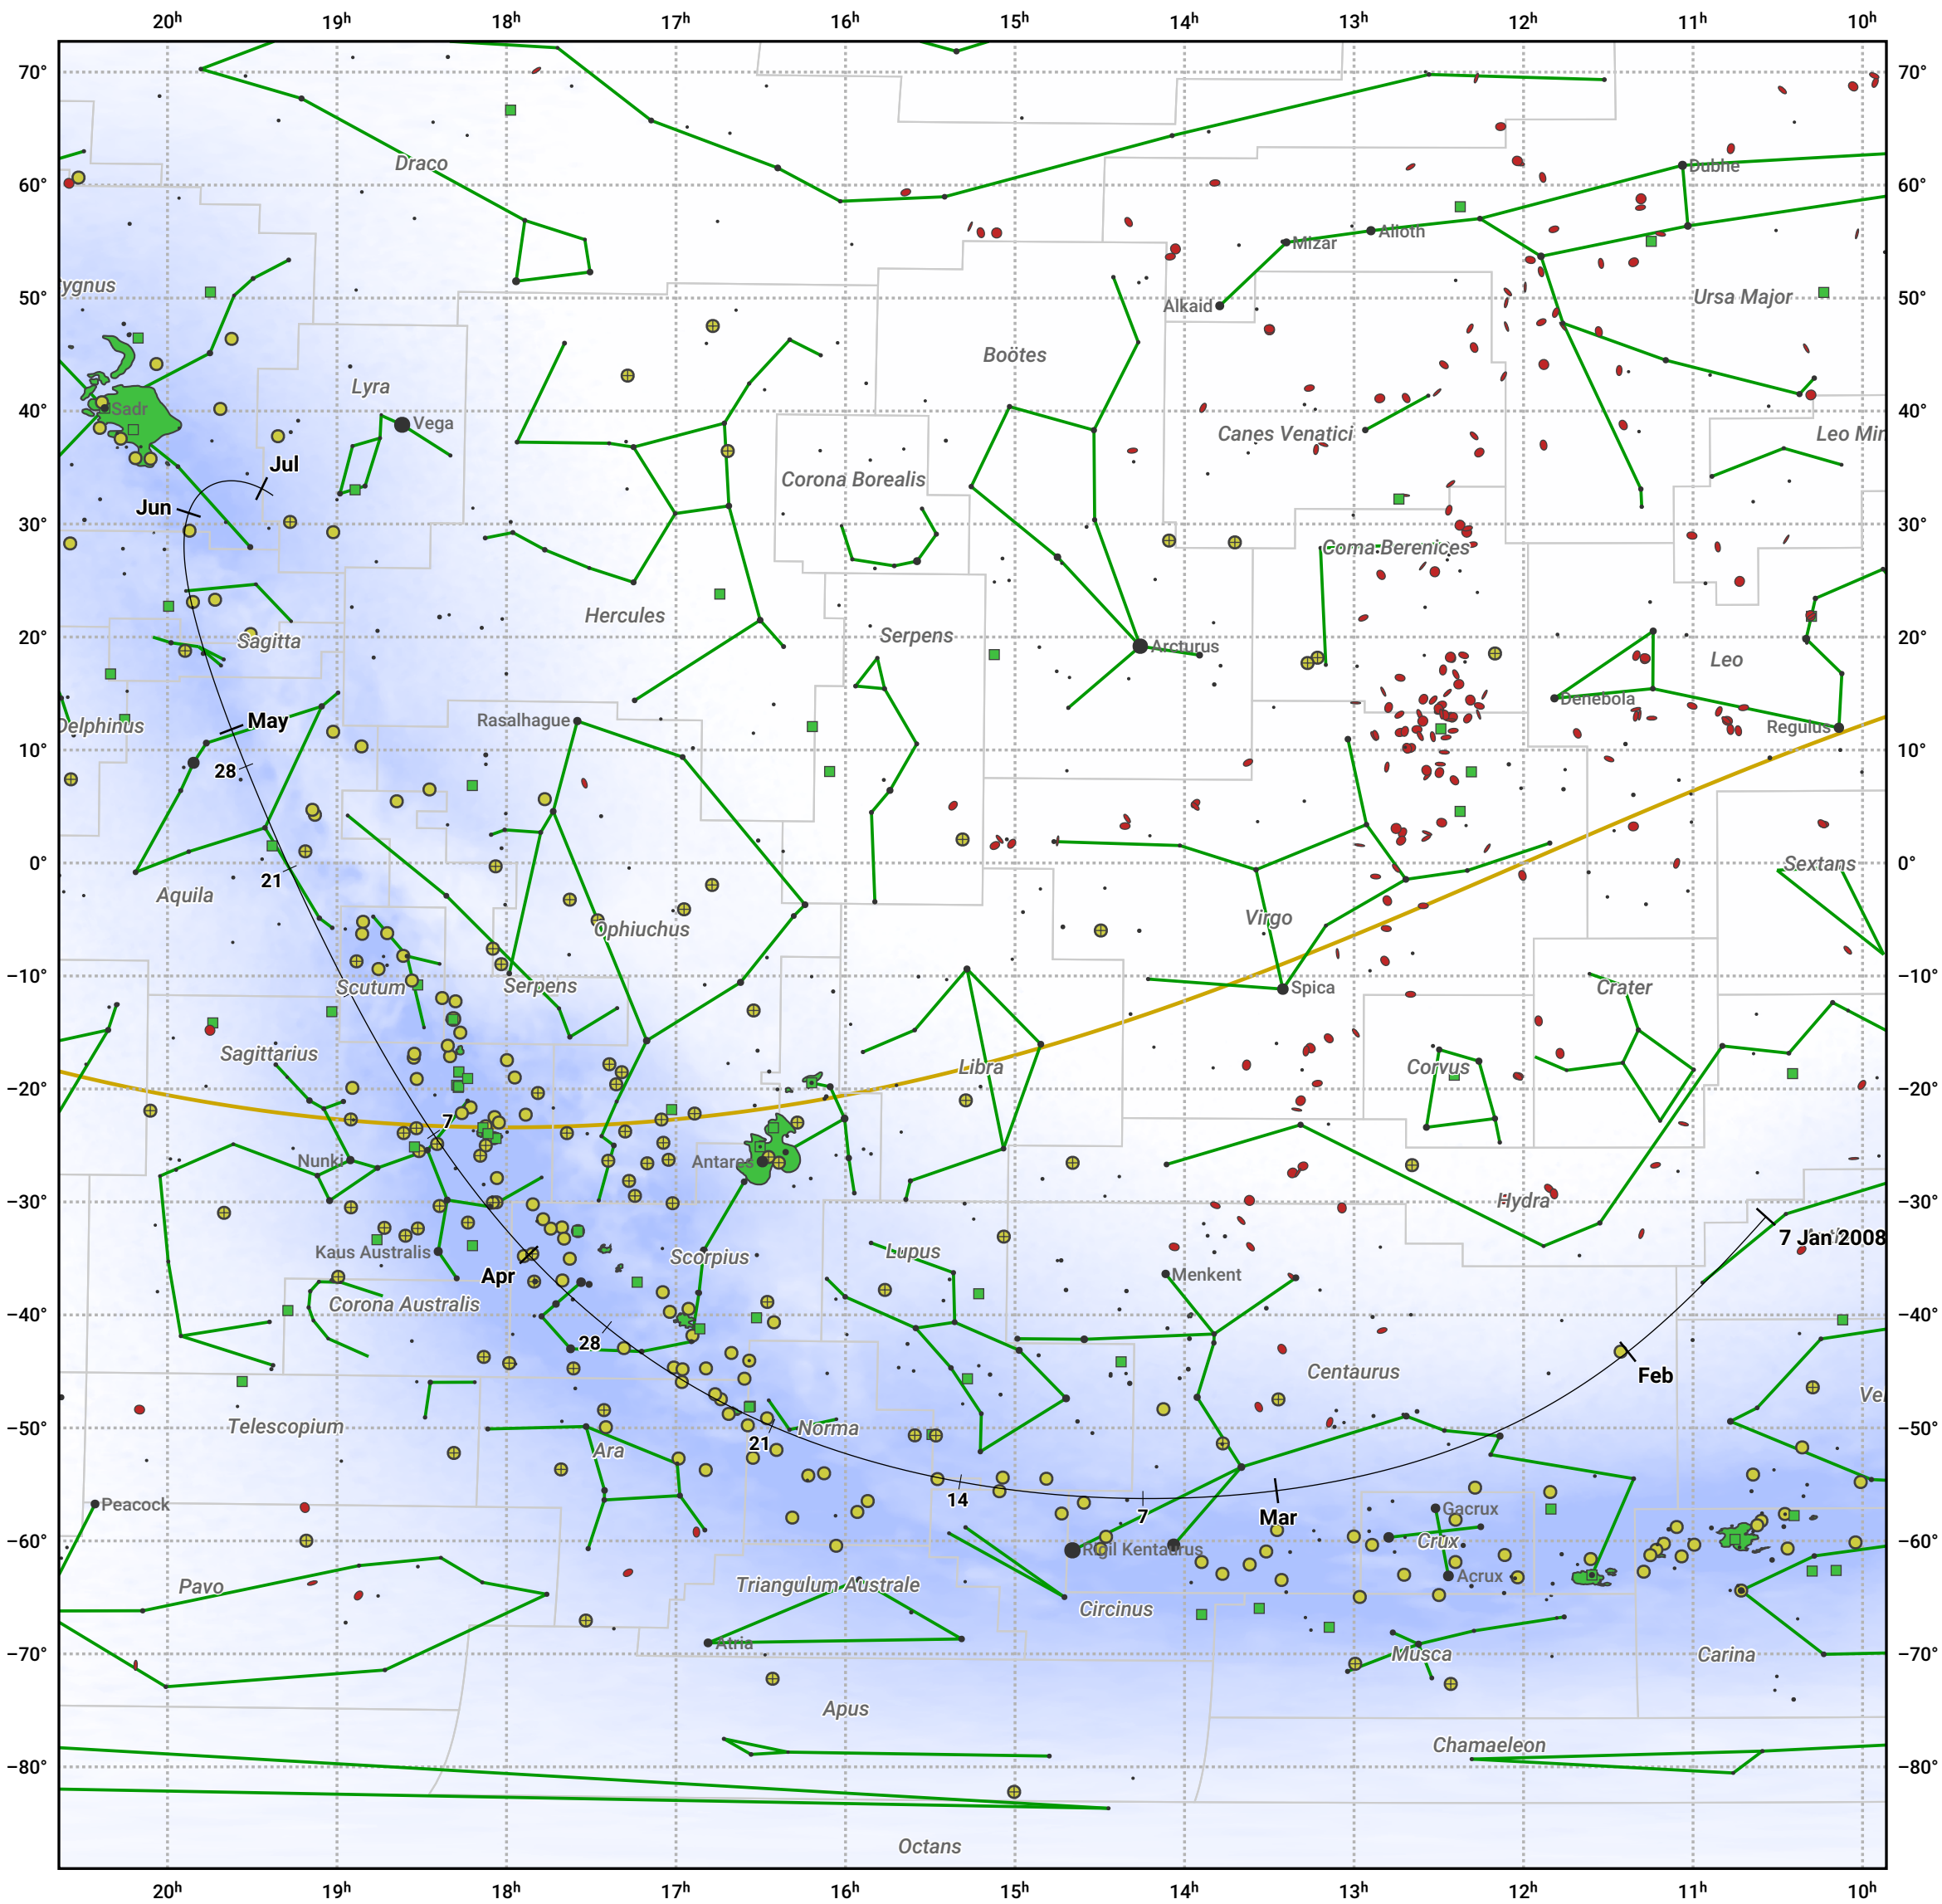

The path of 26P/Grigg-Skjellerup starting on 7 Jan 2008

© Dominic Ford 2011–2024. Date markers placed at midnight UTC. Downloaded from <https://in-the-sky.org>

Magnitude scale: • 5.0 • 4.0 • 3.0 • 2.0 • 1.0 • 0.0 • -1.0

— Ecliptic Plane

● Galaxy ■ Bright nebula ● Open cluster ⊕ Globular cluster

Date	Mag
2008 Jan 26	13.2
2008 Feb 12	12.1
2008 Feb 28	11.1
2008 Mar 1	11.0
2008 Mar 16	10.1
2008 May 1	10.2
2008 May 20	11.1
2008 Jun 10	12.2
2008 Jul 1	13.2
2008 Jul 2	13.2