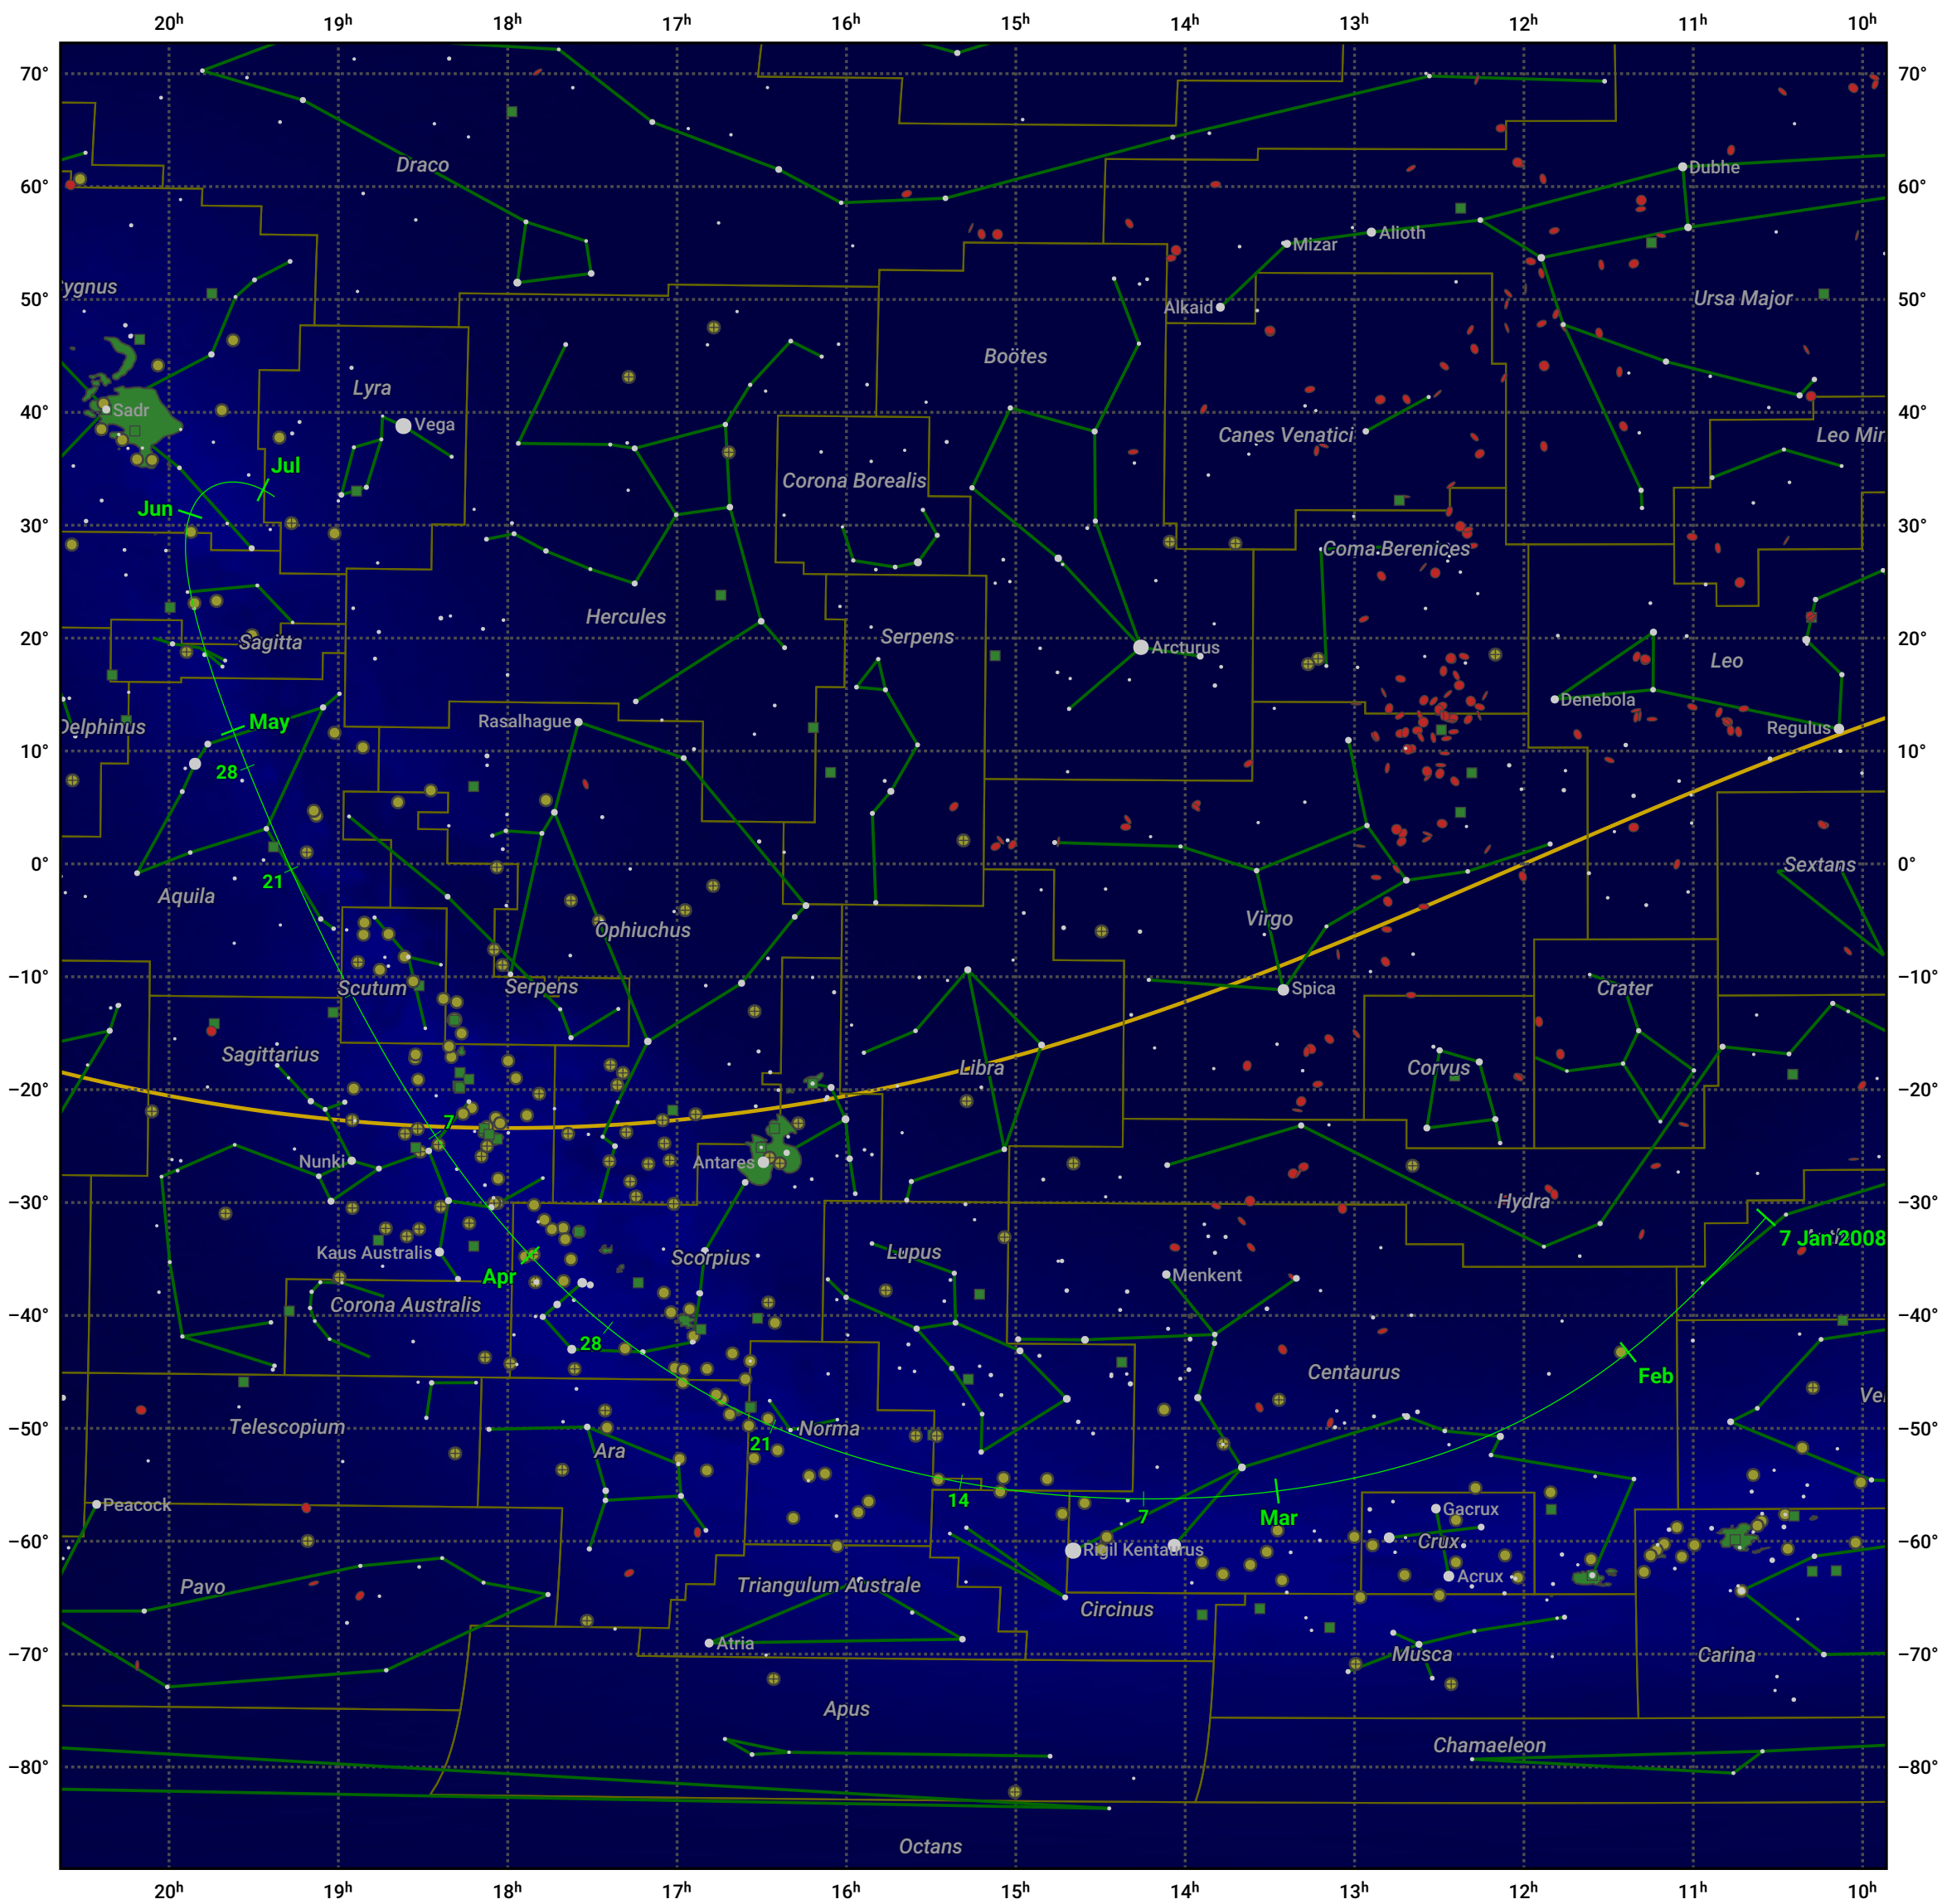

The path of 26P/Grigg-Skjellerup starting on 7 Jan 2008

© Dominic Ford 2011–2024. Date markers placed at midnight UTC. Downloaded from <https://in-the-sky.org>

Magnitude scale: • 5.0 • 4.0 • 3.0 • 2.0 • 1.0 • 0.0 • -1.0

— Ecliptic Plane

● Galaxy ■ Bright nebula ● Open cluster ● Globular cluster

Date	Mag
2008 Jan 26	13.2
2008 Feb 12	12.1
2008 Feb 28	11.1
2008 Mar 1	11.0
2008 Mar 16	10.1
2008 May 1	10.2
2008 May 20	11.1
2008 Jun 10	12.2
2008 Jul 1	13.2
2008 Jul 2	13.2