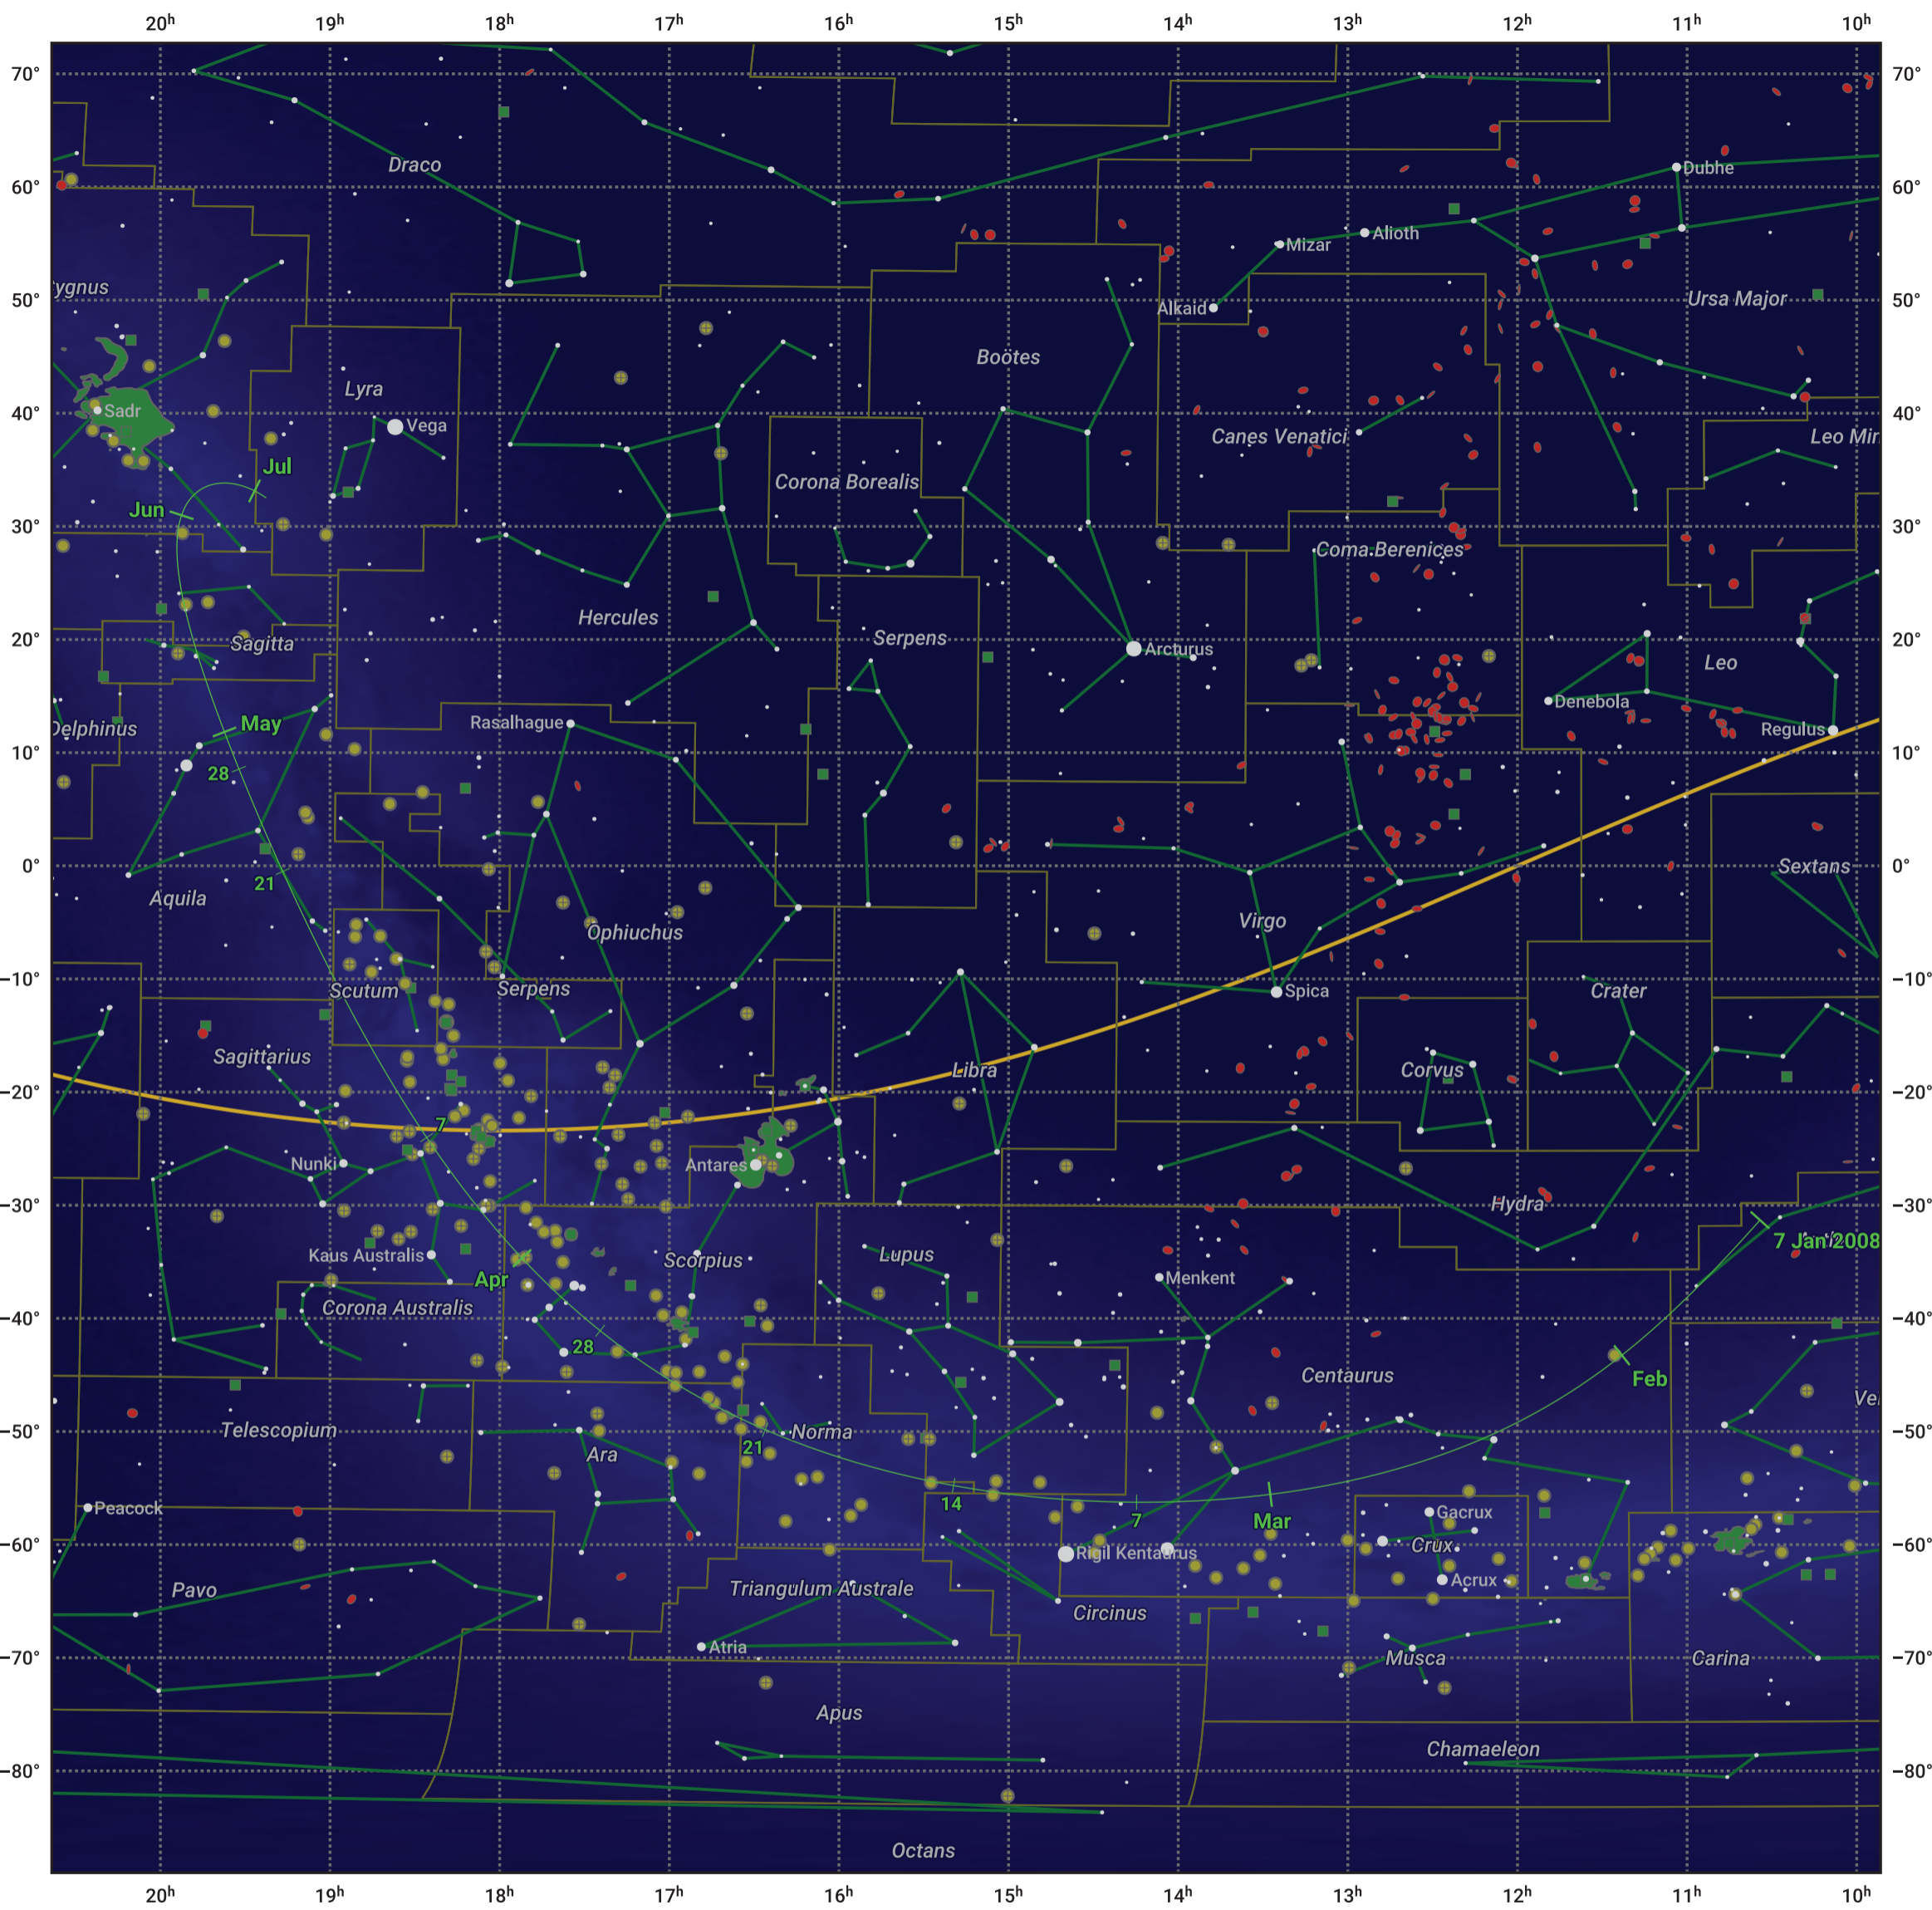

The path of 26P/Grigg-Skjellerup starting on 7 Jan 2008

© Dominic Ford 2011–2024. Date markers placed at midnight UTC. Downloaded from <https://in-the-sky.org>

Magnitude scale: \bullet -5.0 \bullet -4.0 \bullet -3.0 \bullet -2.0 \bullet -1.0 \bullet 0.0 \bullet -1.0

— Ecliptic Plane

Galaxy Bright nebula Open cluster Globular cluster

Date	Mag
2008 Jan 26	13.2
2008 Feb 12	12.1
2008 Feb 28	11.1
2008 Mar 1	11.0
2008 Mar 16	10.1
2008 May 1	10.2
2008 May 20	11.1
2008 Jun 10	12.2
2008 Jul 1	13.2
2008 Jul 2	13.2