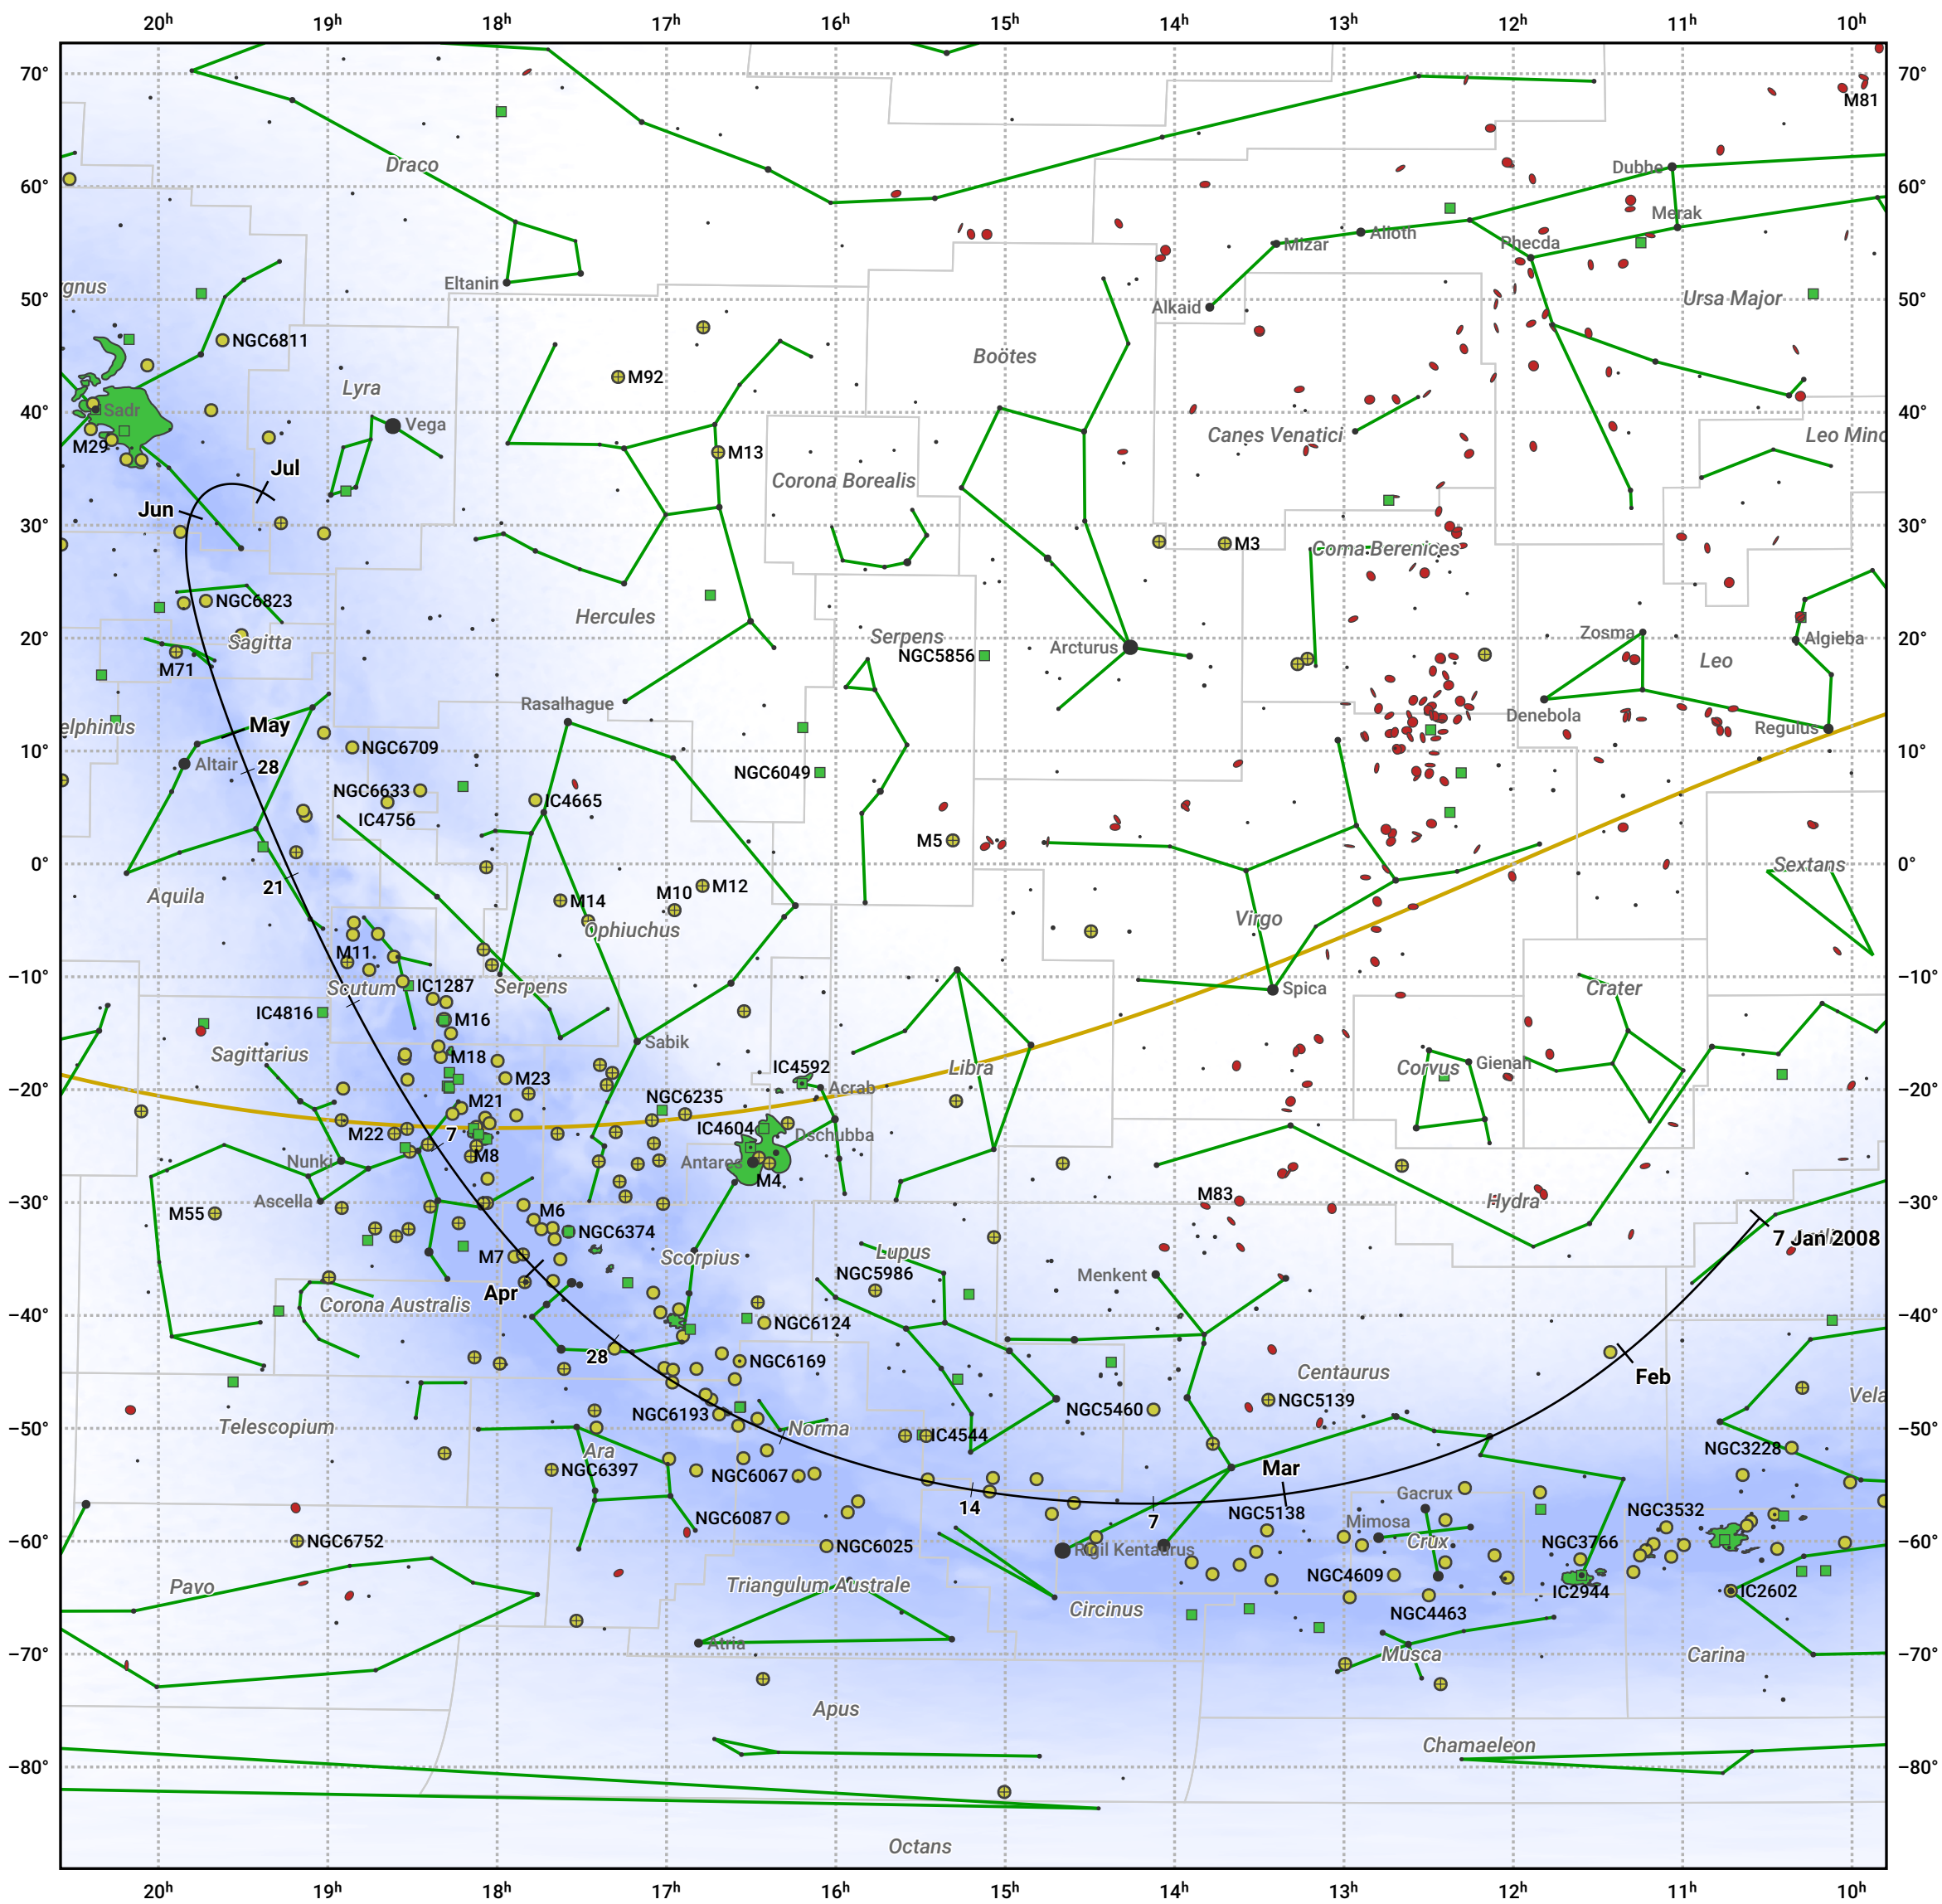

The path of 26P/Grigg-Skjellerup starting on 7 Jan 2008

© Dominic Ford 2011–2024. Date markers placed at midnight UTC. Downloaded from <https://in-the-sky.org>

Magnitude scale: \bullet -5.0 \bullet -4.0 \bullet -3.0 \bullet -2.0 \bullet -1.0 \bullet 0.0 \bullet -1.0

— Ecliptic Plane

● Galaxy ■ Bright nebula ● Open cluster ⊕ Globular cluster

Date	Mag
2008 Jan 26	13.2
2008 Feb 12	12.2
2008 Feb 28	11.1
2008 Mar 1	11.0
2008 Mar 16	10.1
2008 May 1	10.1
2008 May 20	11.1
2008 Jun 9	12.1
2008 Jun 30	13.1
2008 Jul 1	13.2