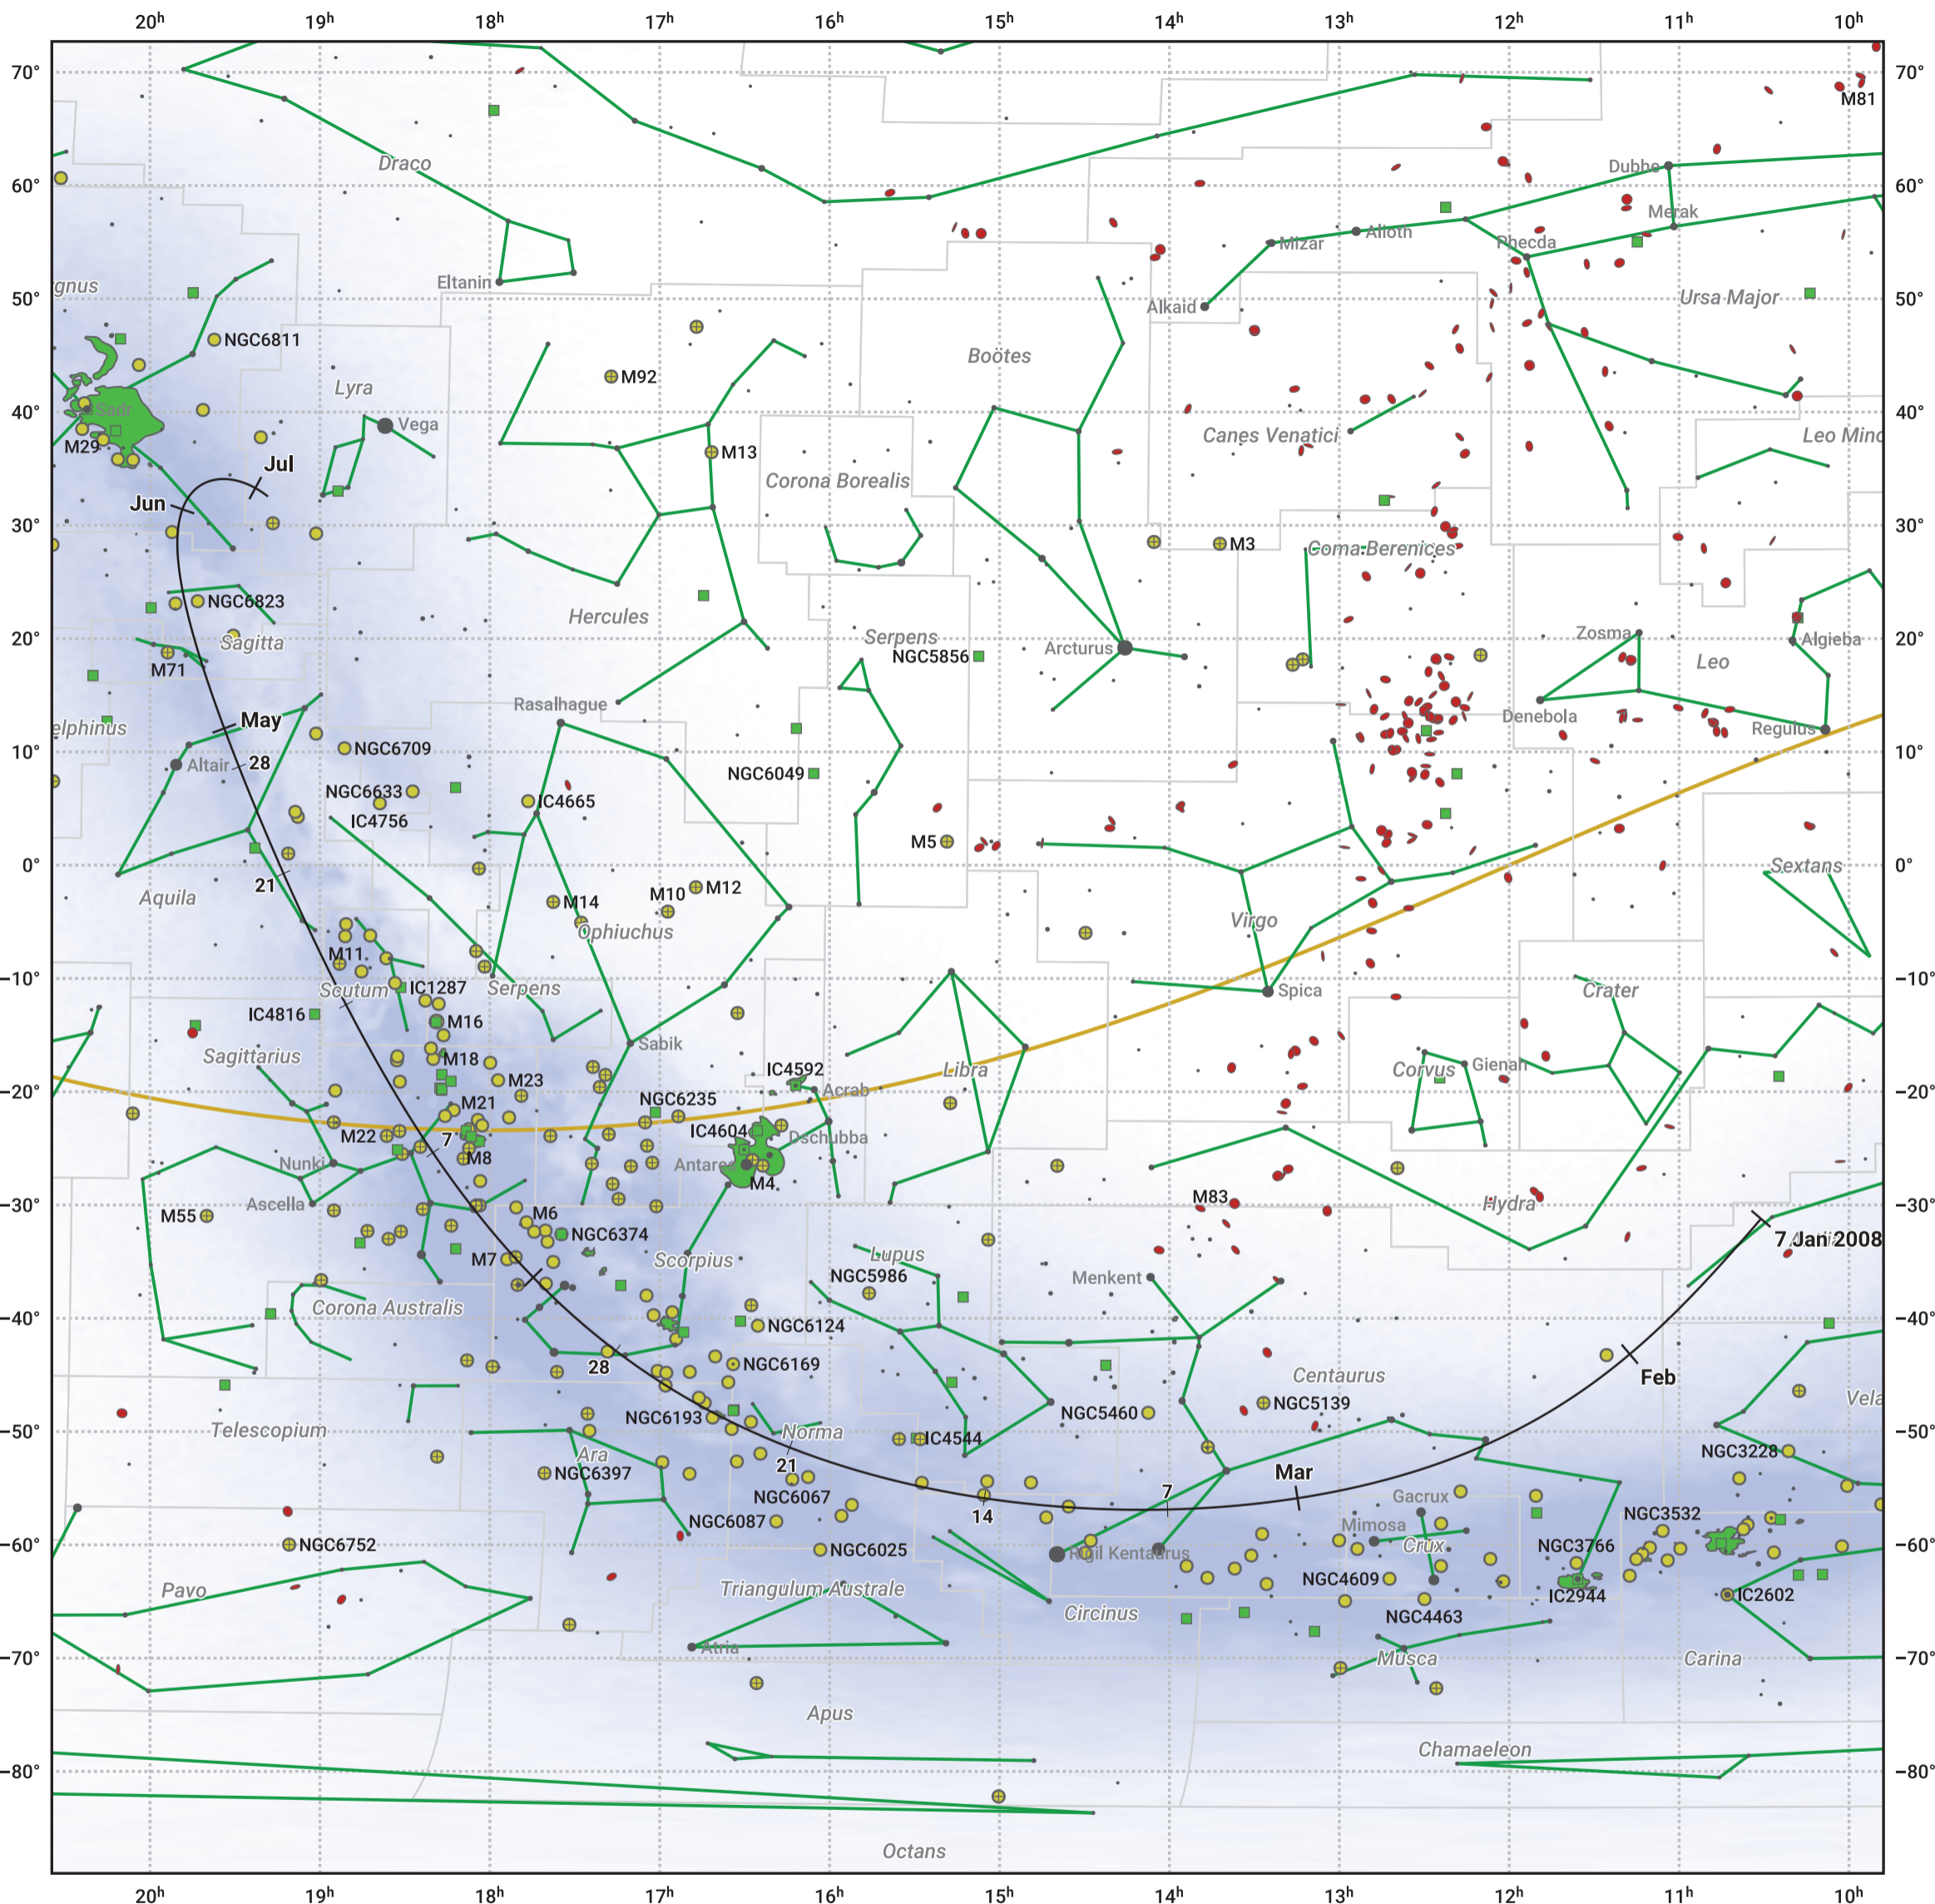

The path of 26P/Grigg-Skjellerup starting on 7 Jan 2008

© Dominic Ford 2011–2024. Date markers placed at midnight UTC. Downloaded from <https://in-the-sky.org>

Magnitude scale: ● -5.0 ● -4.0 ● -3.0 ● -2.0 ● -1.0 ● 0.0 ● -1.0

— Ecliptic Plane

● Galaxy ■ Bright nebula ● Open cluster ● Globular cluster

Date	Mag
2008 Jan 26	13.2
2008 Feb 12	12.2
2008 Feb 28	11.1
2008 Mar 1	11.0
2008 Mar 15	10.1
2008 May 1	10.1
2008 May 22	11.2
2008 Jun 11	12.2
2008 Jul 1	13.1
2008 Jul 2	13.2