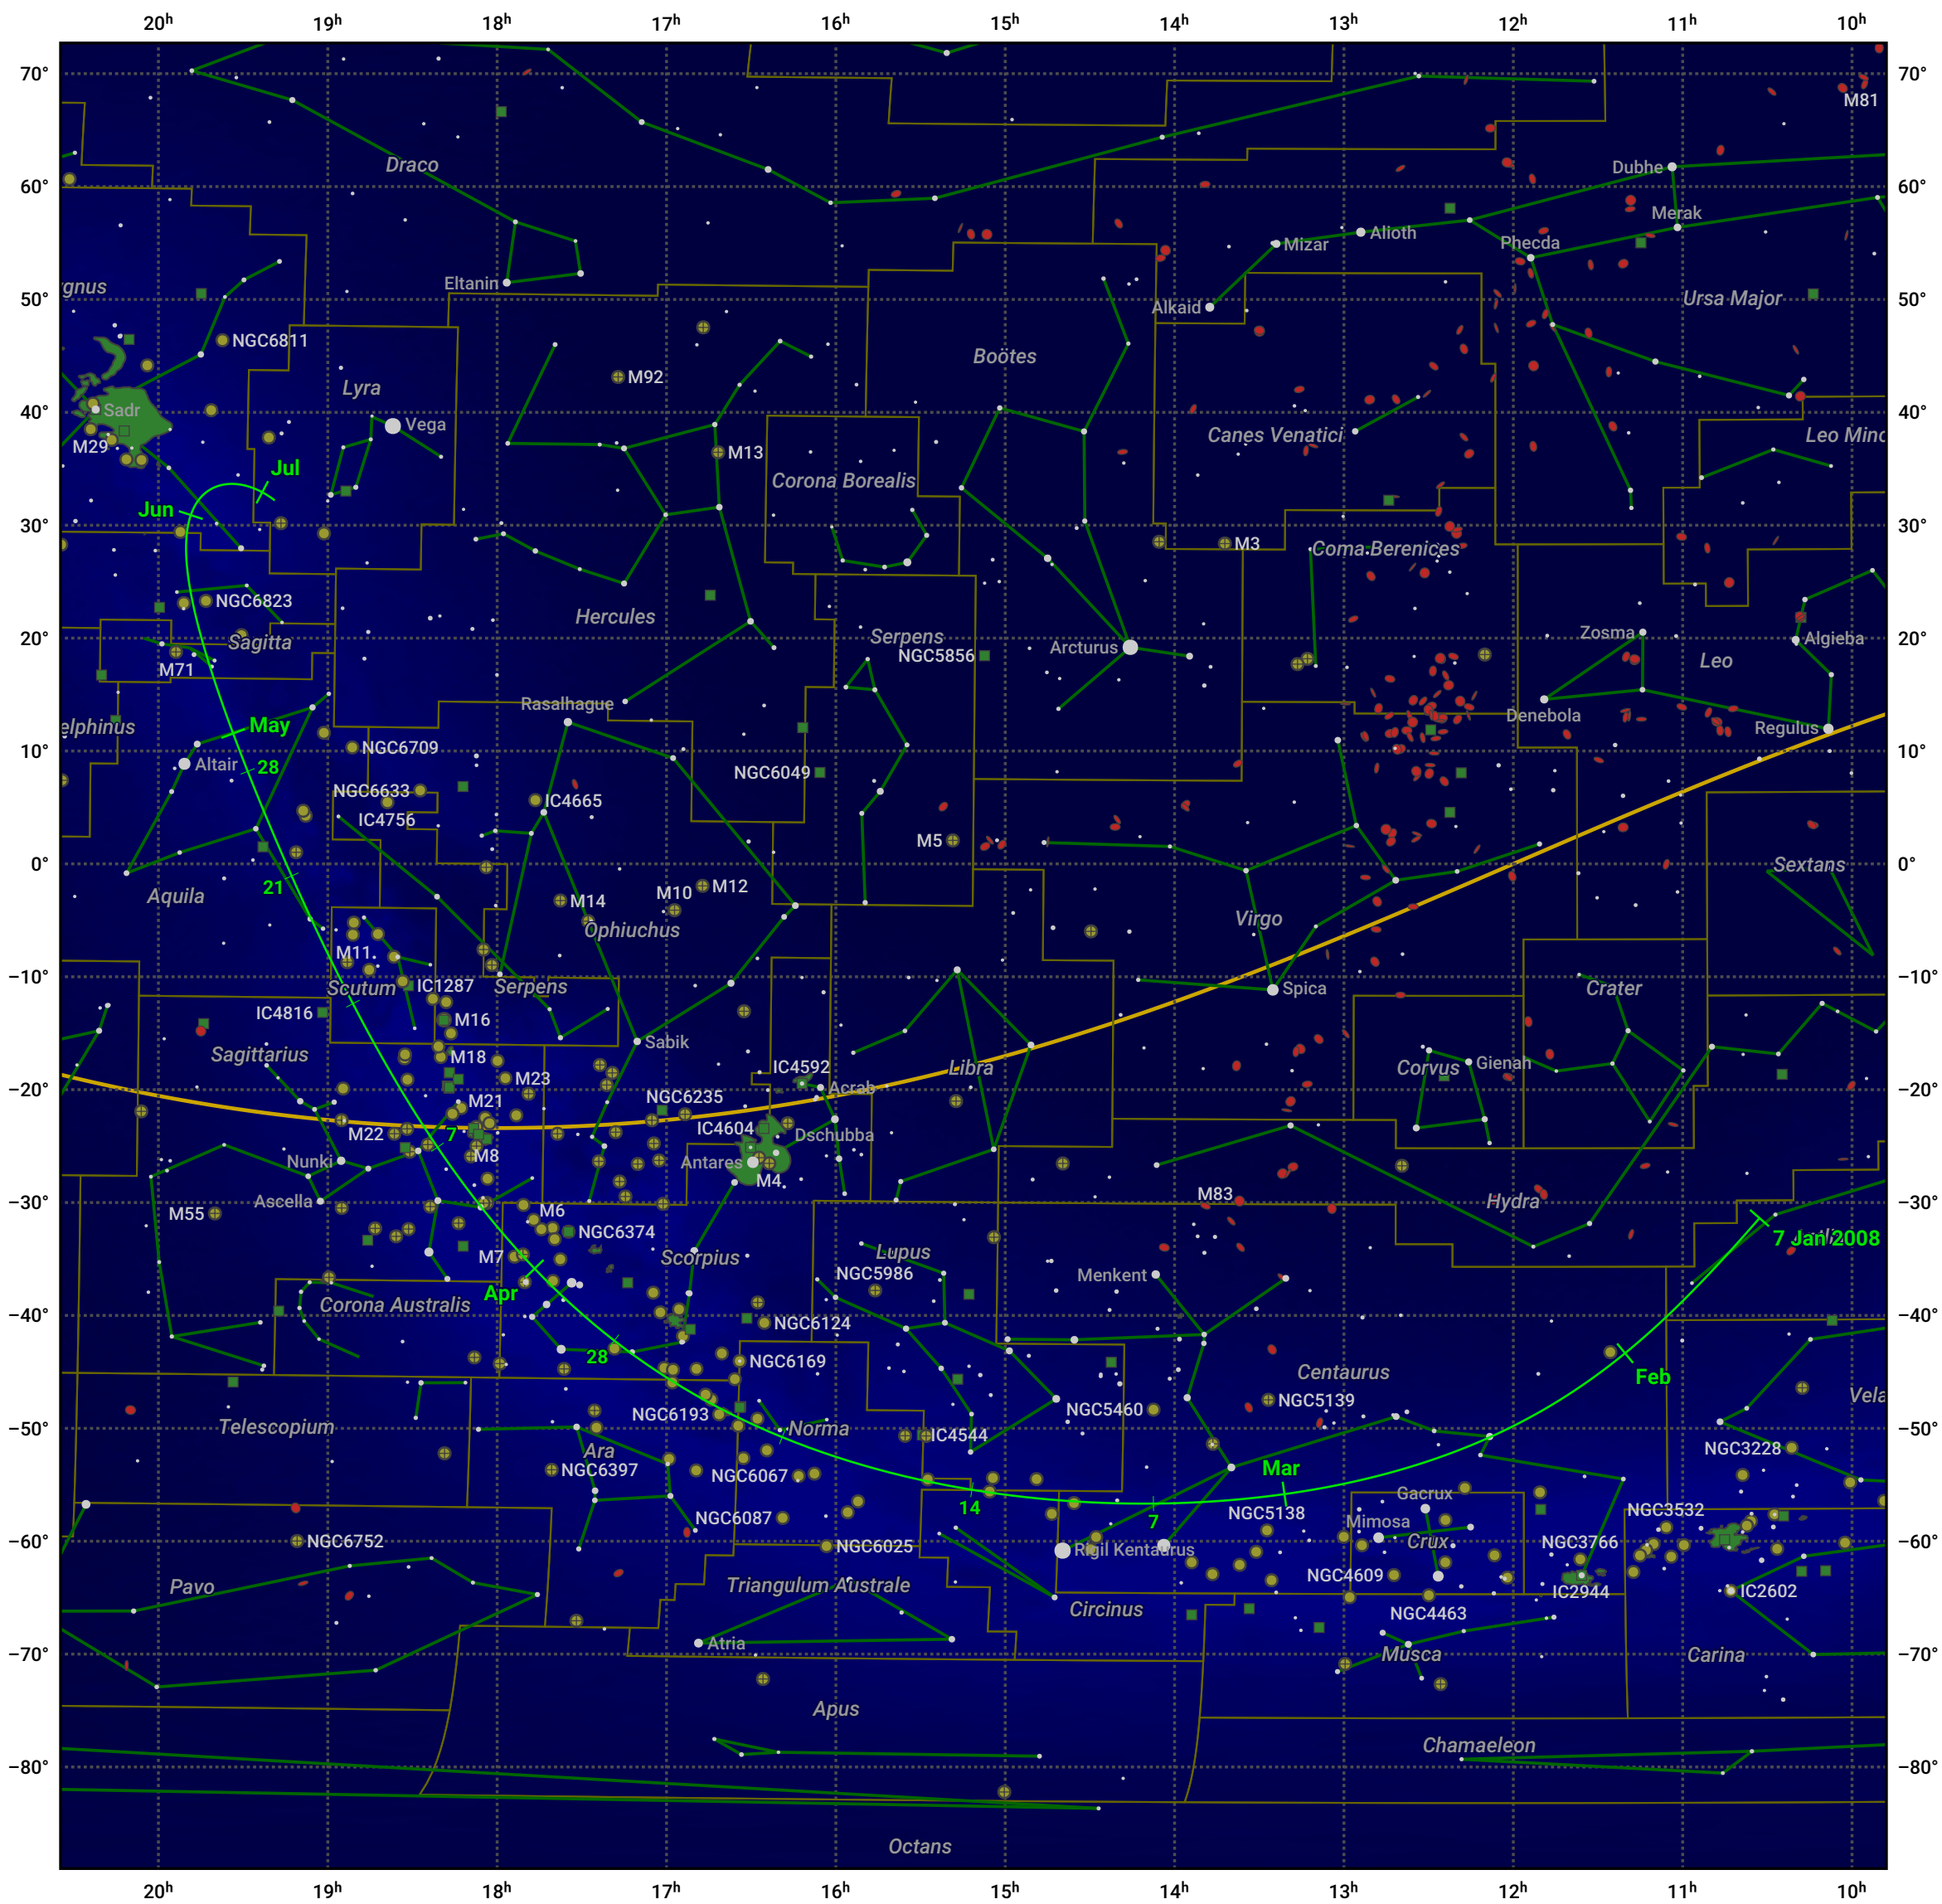

# The path of 26P/Grigg-Skjellerup starting on 7 Jan 2008

© Dominic Ford 2011–2024. Date markers placed at midnight UTC. Downloaded from <https://in-the-sky.org>

Magnitude scale:  -5.0  -4.0  -3.0  -2.0  -1.0  0.0  -1.0

Ecliptic Plane

Galaxy  Bright nebula  Open cluster + Globular cluster

Date	Mag
2008 Jan 26	13.2
2008 Feb 12	12.2
2008 Feb 28	11.1
2008 Mar 1	11.0
2008 Mar 16	10.1
2008 May 1	10.1
2008 May 20	11.1
2008 Jun 9	12.1
2008 Jun 30	13.1
2008 Jul 1	13.2