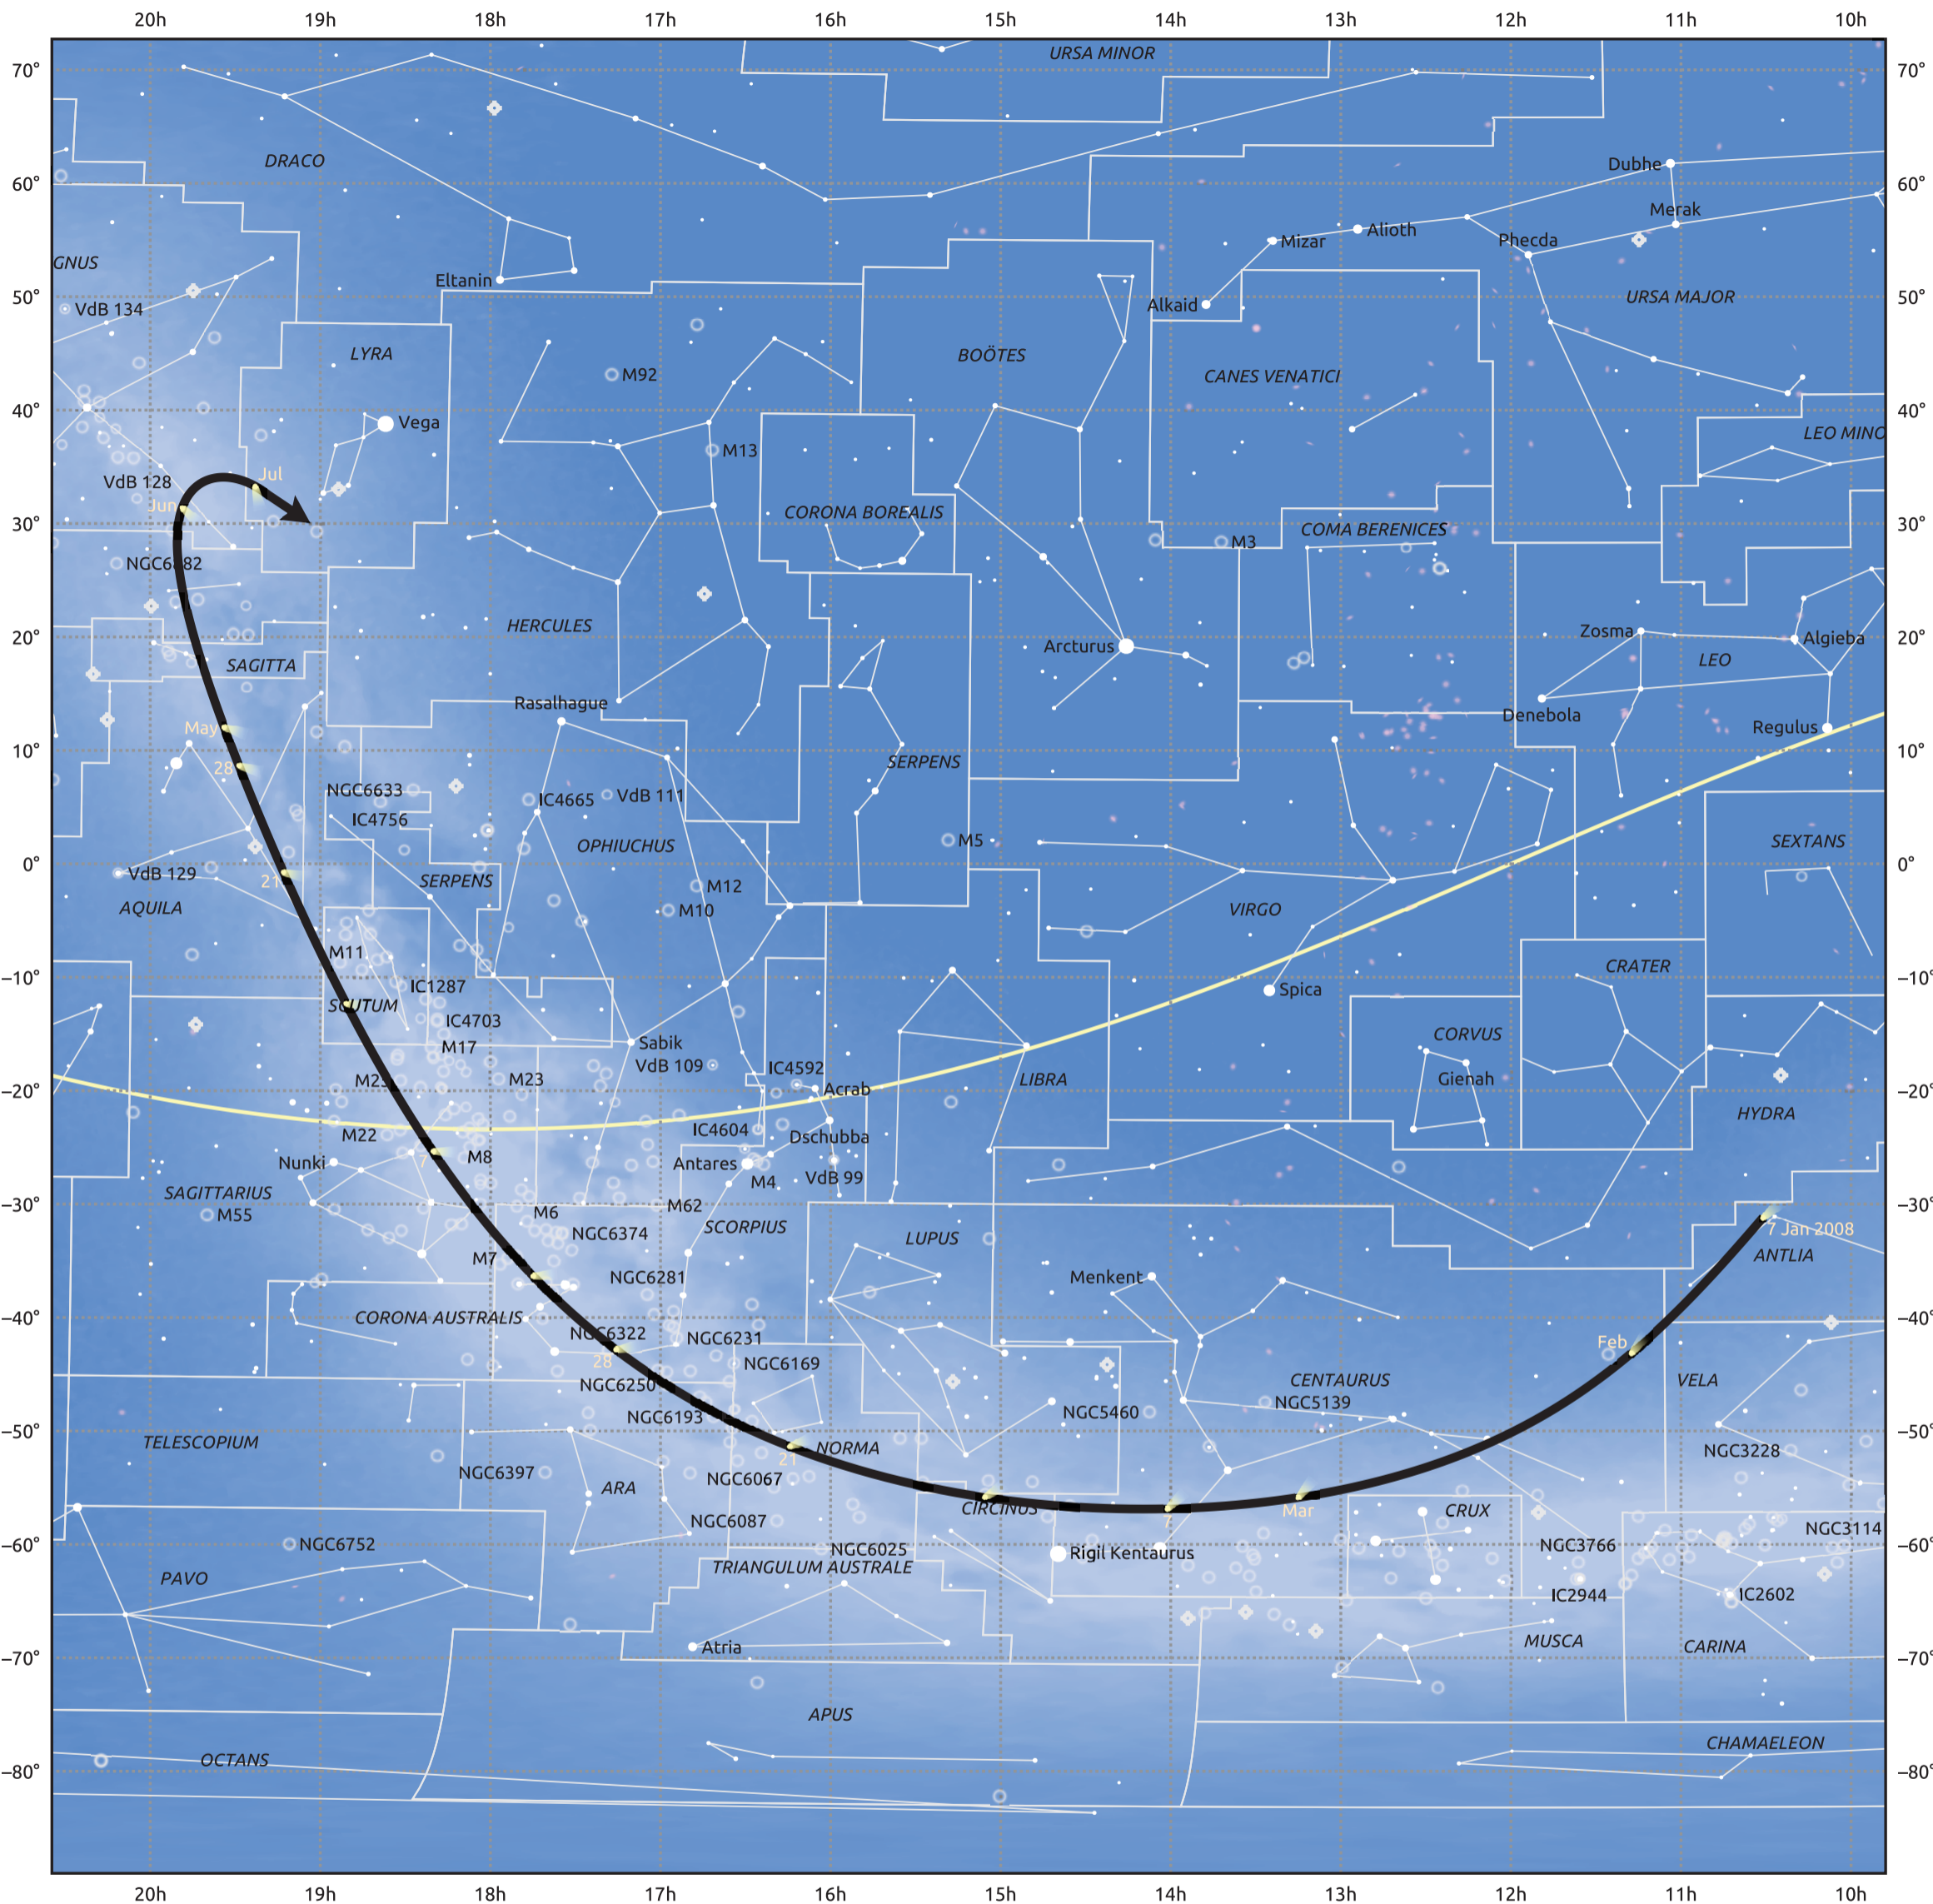

The path of 26P/Grigg-Skjellerup starting on 7 Jan 2008

© Dominic Ford 2011–2025. Date markers placed at midnight UTC. Downloaded from <https://in-the-sky.org>

Magnitude scale: • 5.0 • 4.0 • 3.0 • 2.0 • 1.0 • 0.0 • -1.0

— Ecliptic Plane

Galaxy Bright nebula Open cluster Globular cluster Planetary nebula

Date	Mag
2008 Jan 26	13.2
2008 Feb 12	12.2
2008 Feb 28	11.1
2008 Mar 1	11.0
2008 Mar 15	10.1
2008 May 1	10.1
2008 May 22	11.2
2008 Jun 11	12.2
2008 Jul 1	13.1
2008 Jul 2	13.2