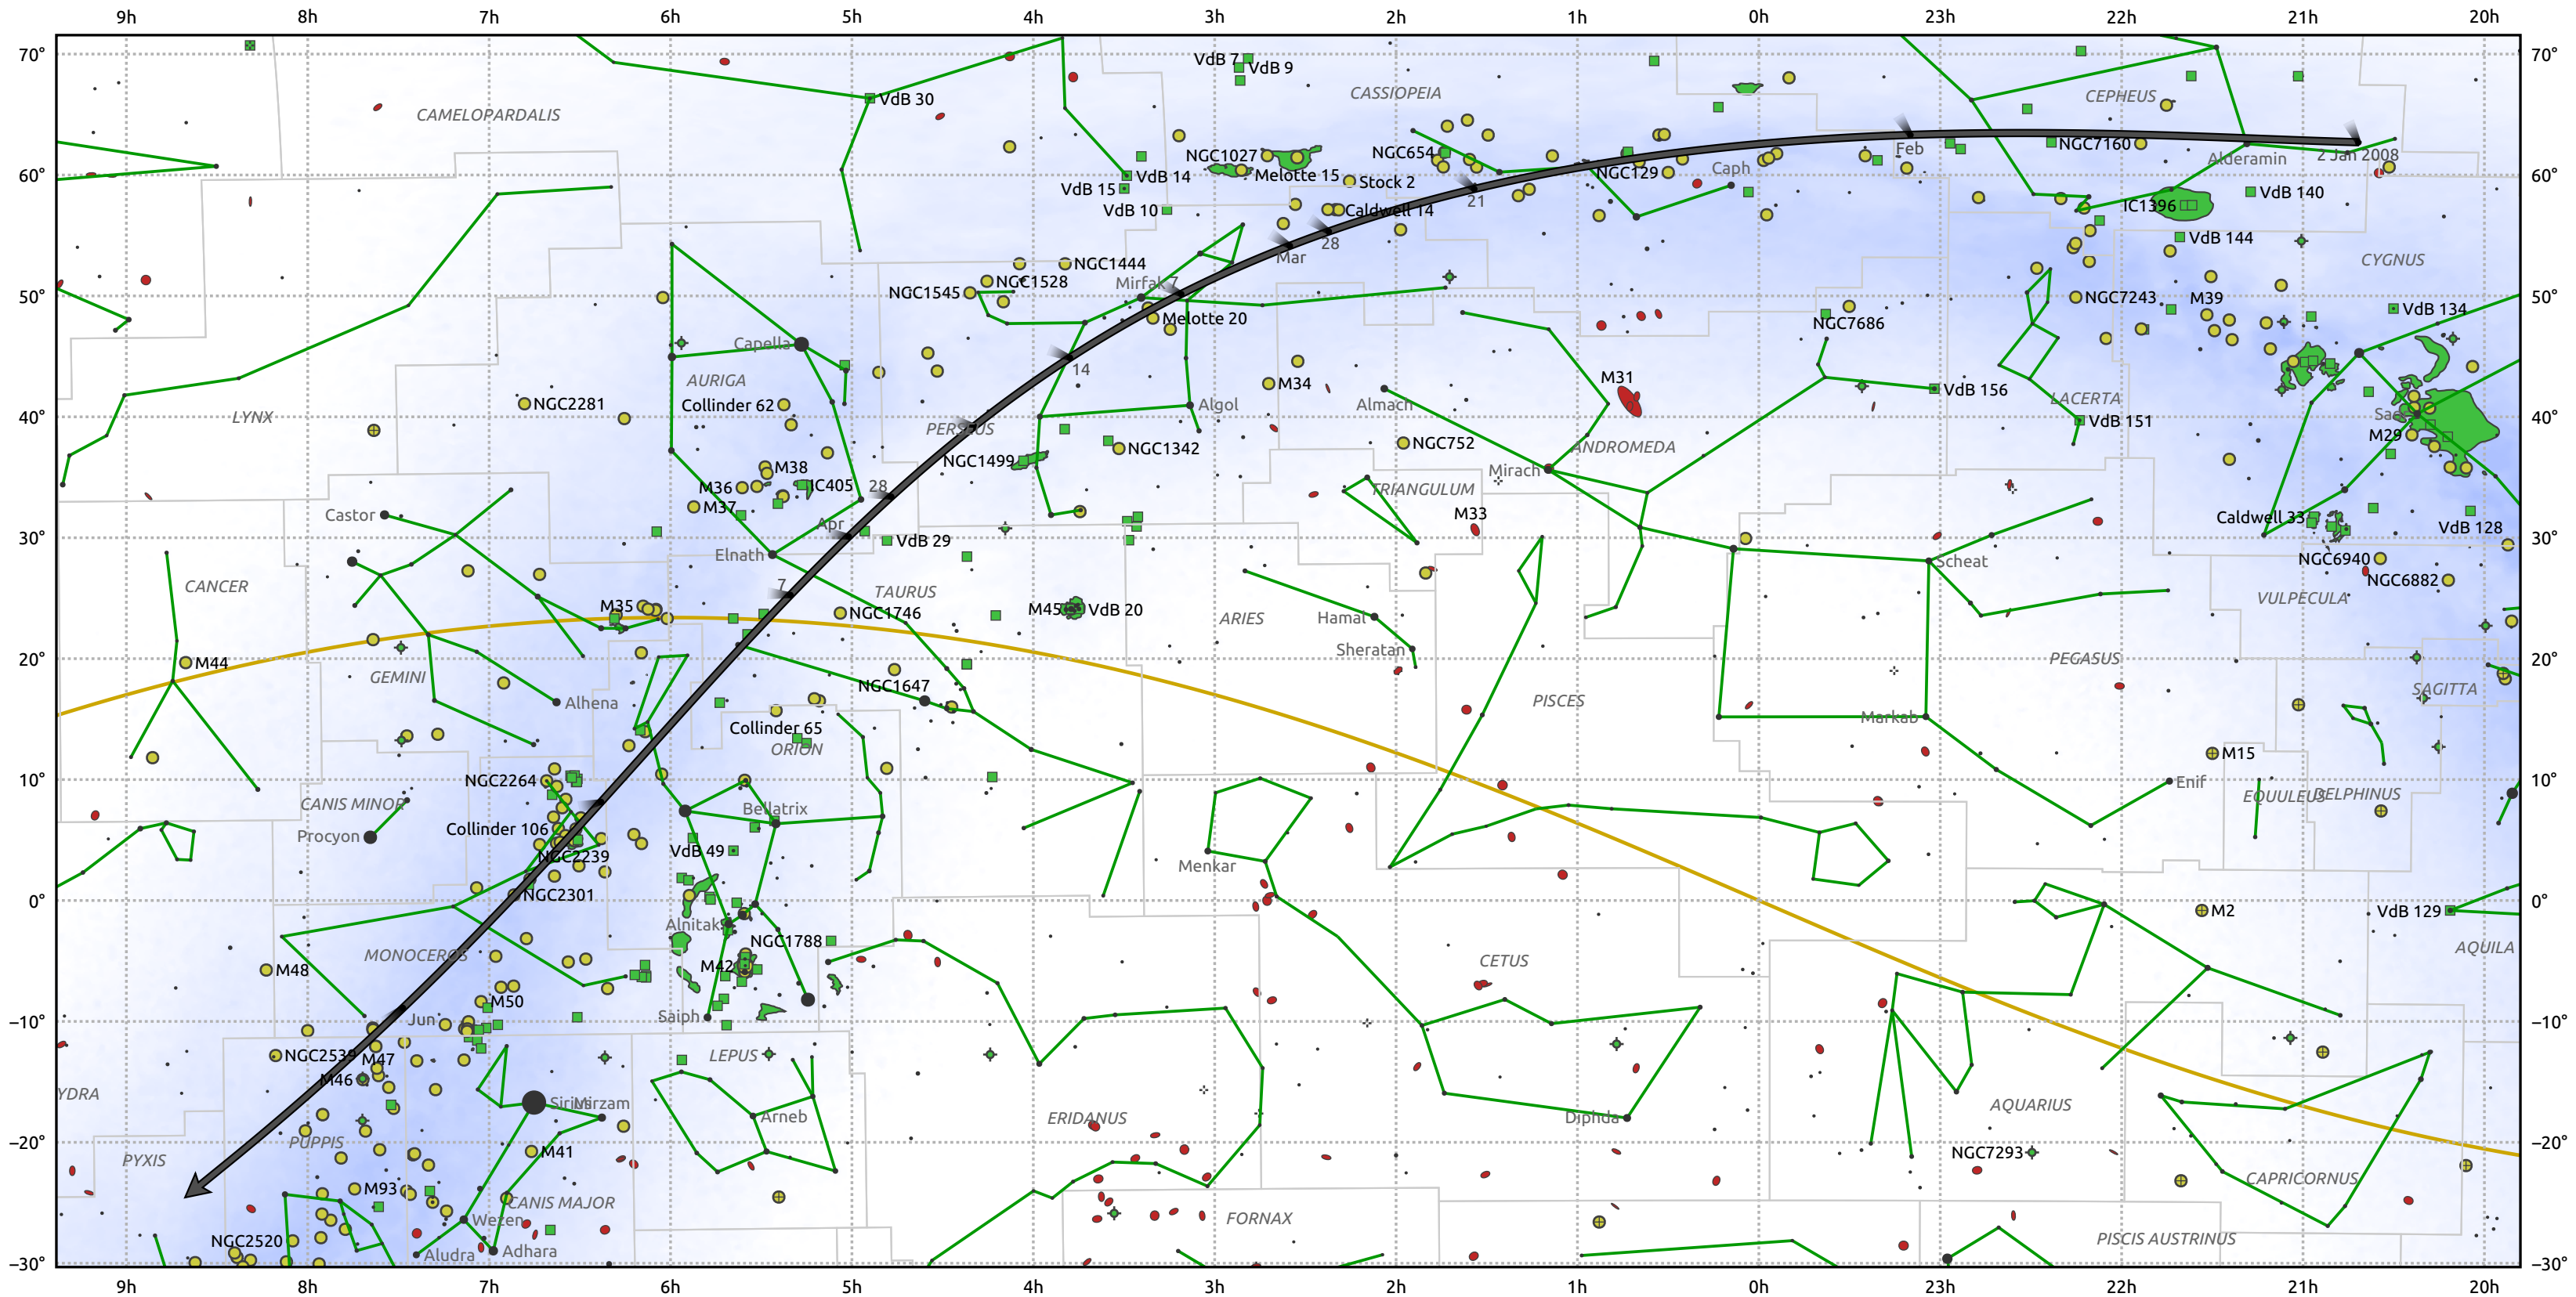

The path of C/2008 C1 (Chen-Gao) starting on 2 Jan 2008

© Dominic Ford 2011–2025. Date markers placed at midnight UTC. Downloaded from <https://in-the-sky.org>

Magnitude scale: -5.0 -4.0 -3.0 -2.0 -1.0 -2.0

Ecliptic Plane

Galaxy Bright nebula Open cluster Globular cluster Planetary nebula

Date	Mag
2008 Jan 19	13.0
2008 Feb 4	11.9
2008 Feb 22	10.8
2008 Mar 1	10.4
2008 Mar 17	9.8
2008 May 1	10.2
2008 May 14	10.8
2008 Jun 1	11.9
2008 Jun 18	12.9