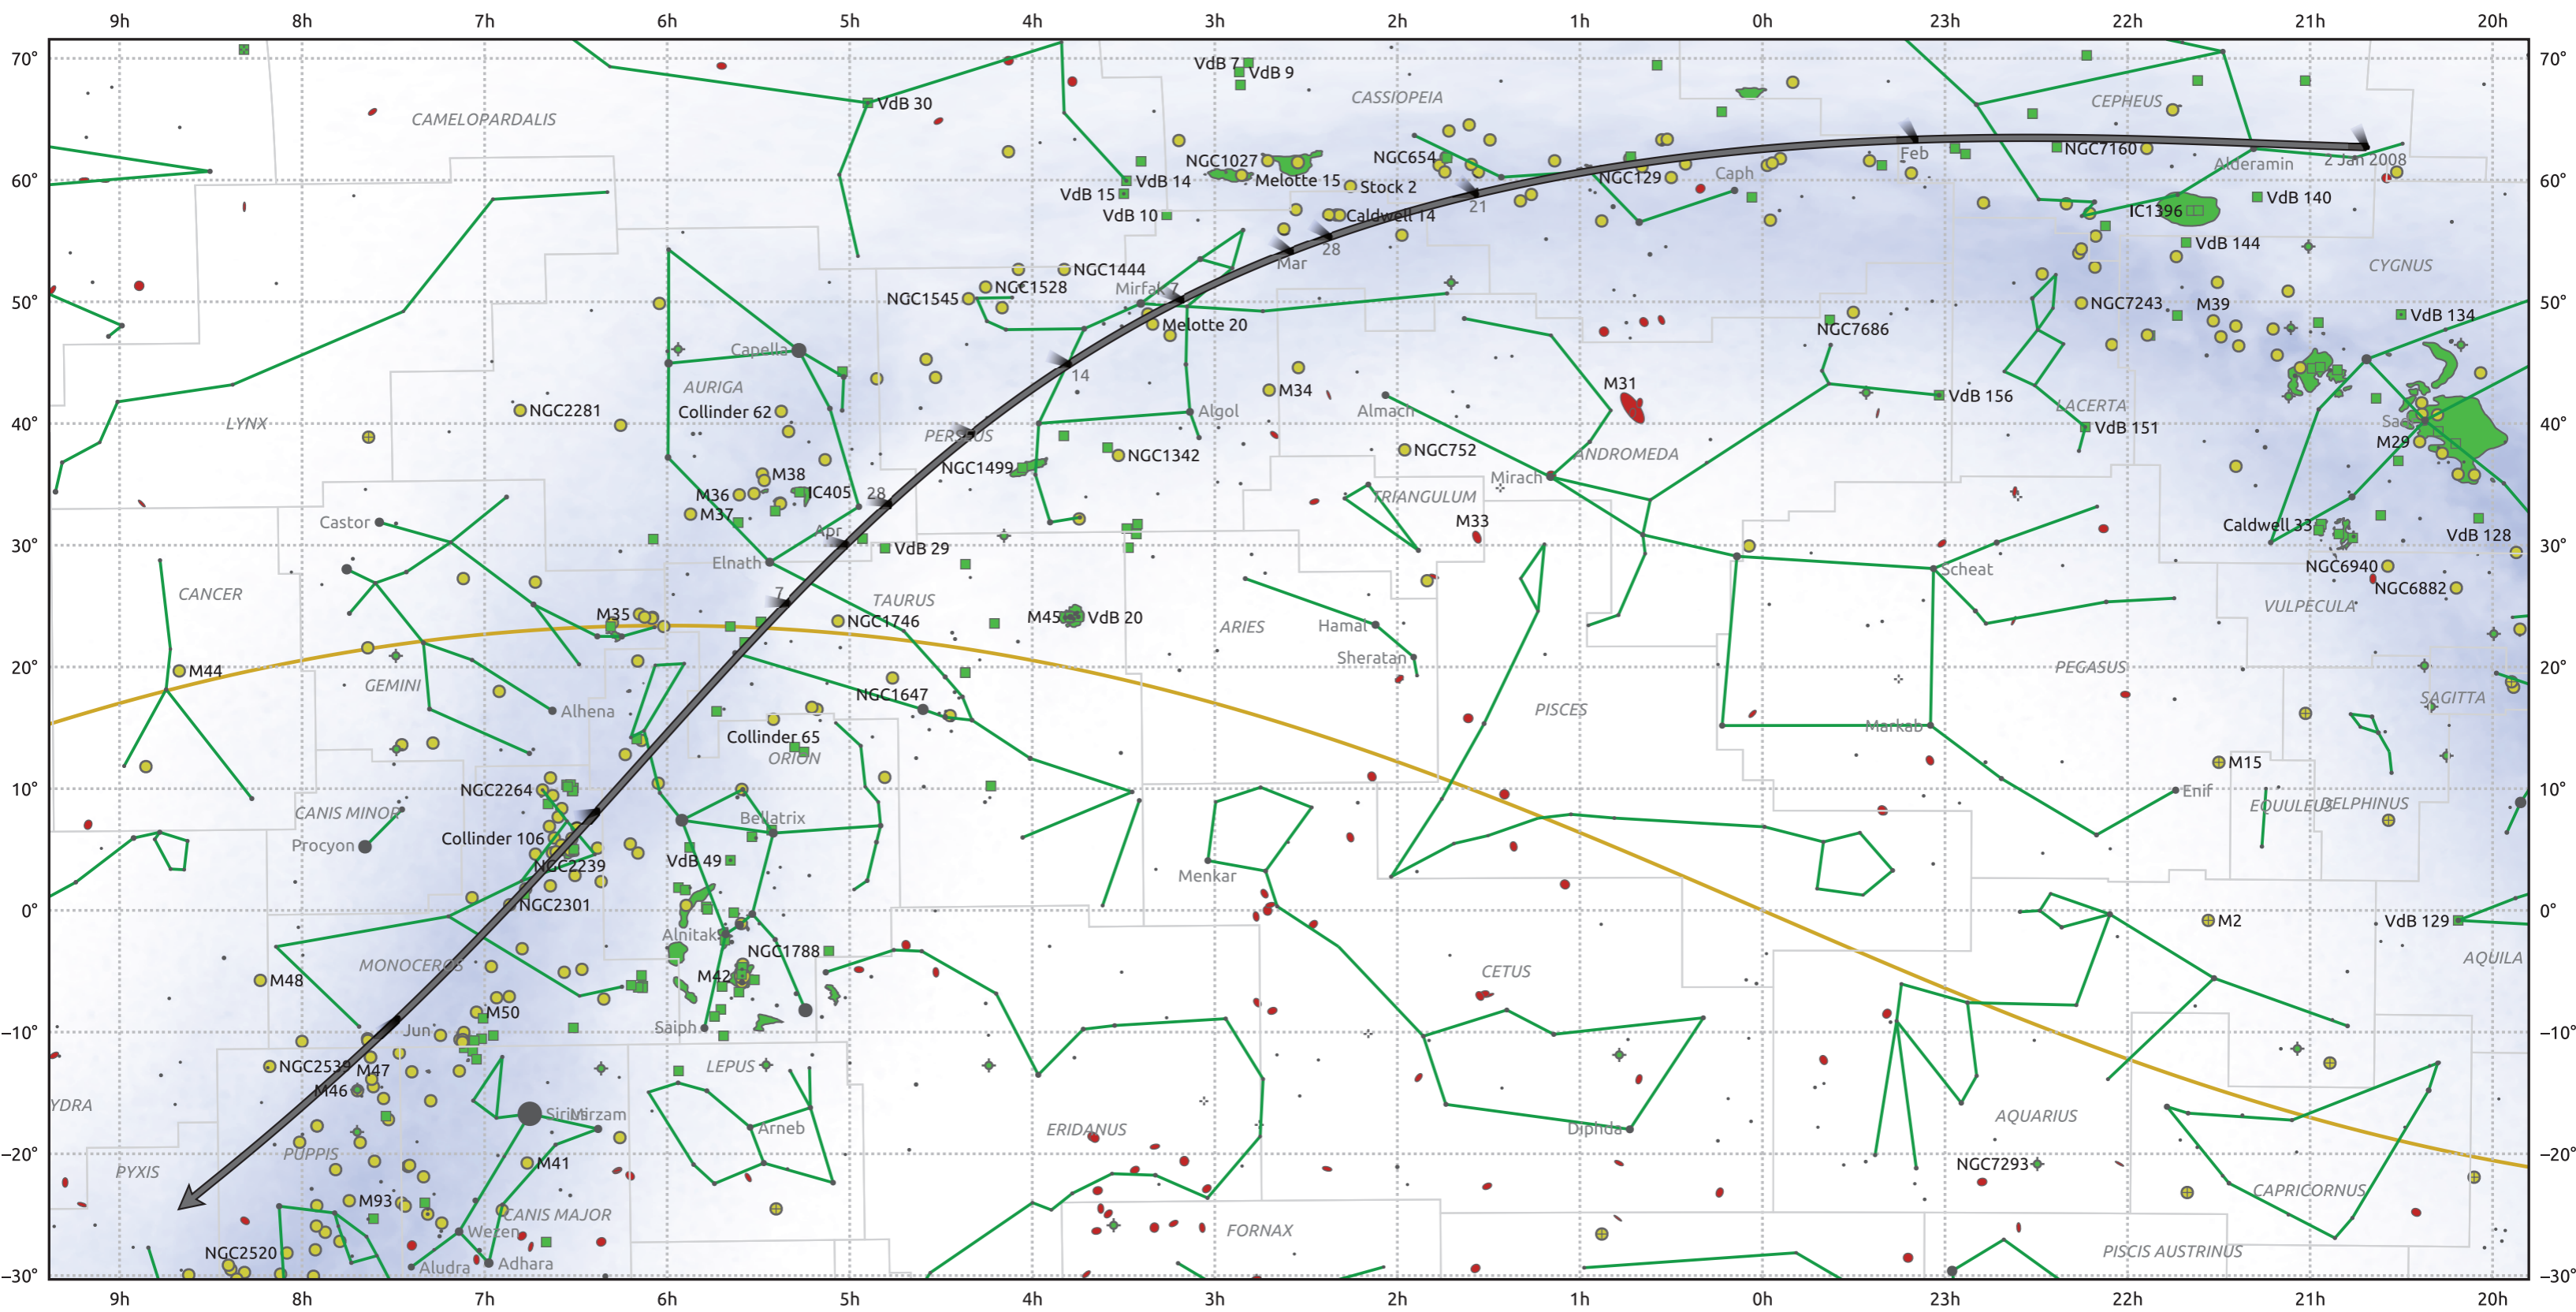

The path of C/2008 C1 (Chen-Gao) starting on 2 Jan 2008

© Dominic Ford 2011–2025. Date markers placed at midnight UTC. Downloaded from <https://in-the-sky.org>

Magnitude scale: -5.0 -4.0 -3.0 -2.0 -1.0 -2.0

Ecliptic Plane

Galaxy
 Bright nebula
 Open cluster
 + Globular cluster
 ◆ Planetary nebula

Date	Mag
2008 Jan 19	13.0
2008 Feb 4	11.9
2008 Feb 22	10.8
2008 Mar 1	10.4
2008 Mar 17	9.8
2008 May 1	10.2
2008 May 14	10.8
2008 Jun 1	11.9
2008 Jun 18	12.9