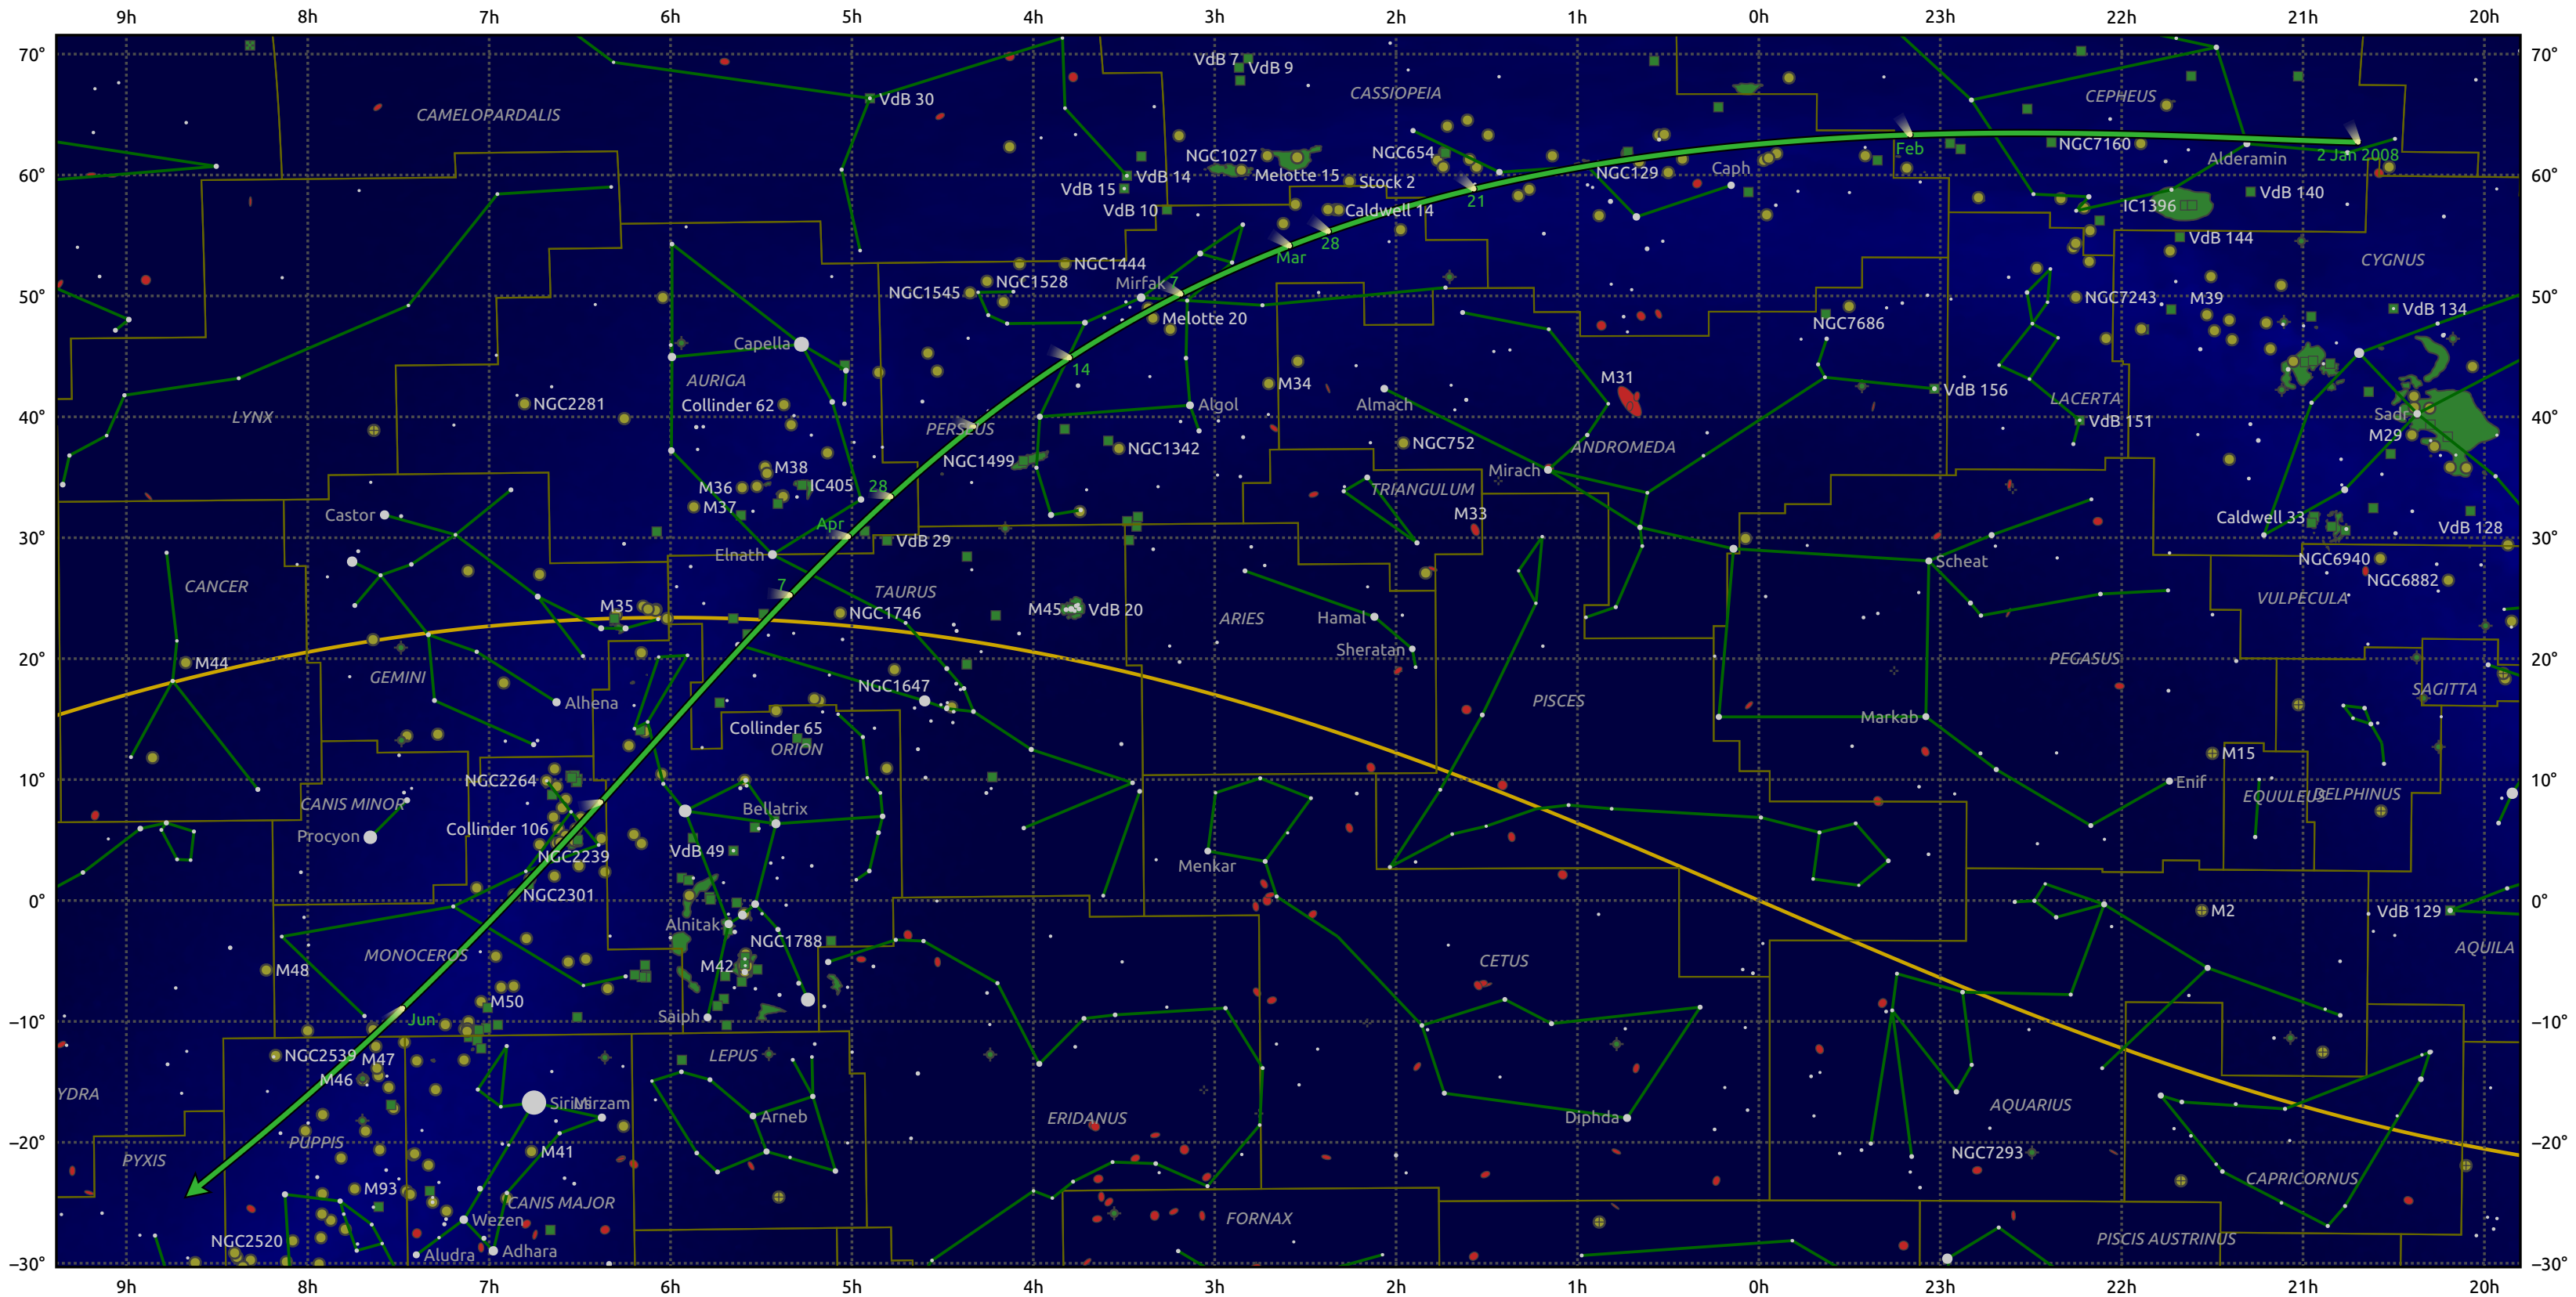

The path of C/2008 C1 (Chen-Gao) starting on 2 Jan 2008

© Dominic Ford 2011–2025. Date markers placed at midnight UTC. Downloaded from <https://in-the-sky.org>

Magnitude scale: -5.0 -4.0 -3.0 -2.0 -1.0 -2.0

— Ecliptic Plane

- Galaxy
- Bright nebula
- Open cluster
- Globular cluster
- Planetary nebula

Date	Mag
2008 Jan 19	13.0
2008 Feb 4	11.9
2008 Feb 22	10.8
2008 Mar 1	10.4
2008 Mar 17	9.8
2008 May 1	10.2
2008 May 14	10.8
2008 Jun 1	11.9
2008 Jun 18	12.9