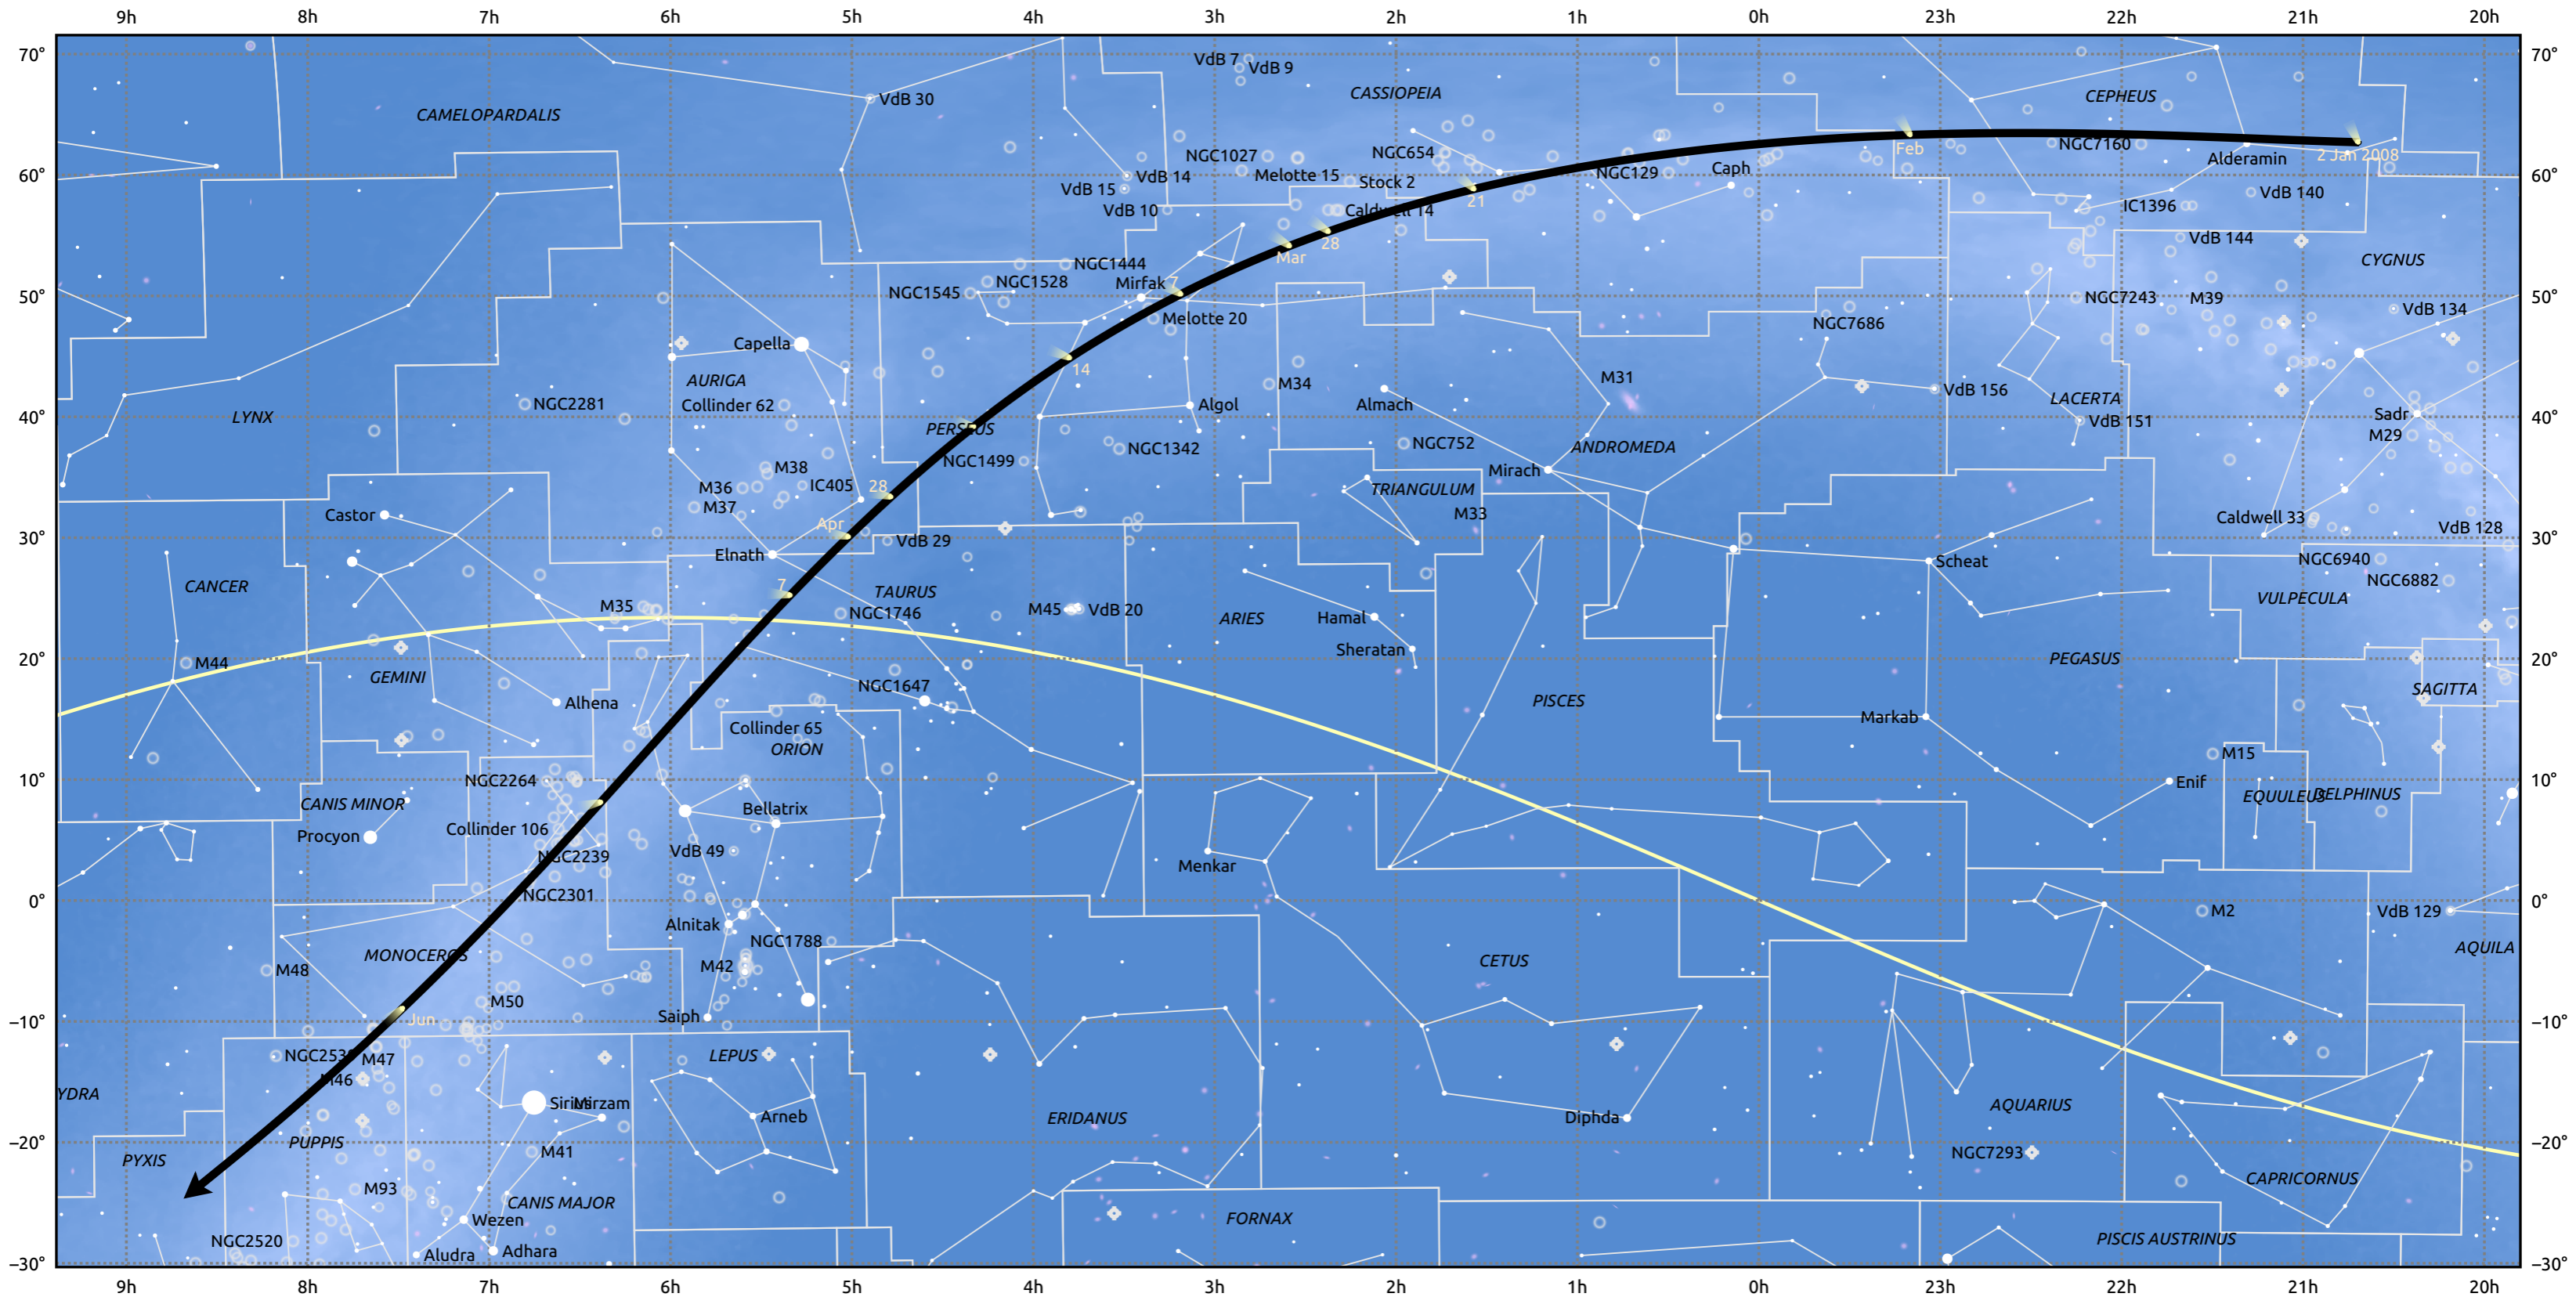

# The path of C/2008 C1 (Chen-Gao) starting on 2 Jan 2008

© Dominic Ford 2011–2025. Date markers placed at midnight UTC. Downloaded from <https://in-the-sky.org>

Magnitude scale:  -5.0  -4.0  -3.0  -2.0  -1.0  0.0  -1.0  -2.0

Ecliptic Plane

Galaxy  Bright nebula  Open cluster  Globular cluster  Planetary nebula

Date	Mag
2008 Jan 19	13.0
2008 Feb 4	11.9
2008 Feb 22	10.8
2008 Mar 1	10.4
2008 Mar 17	9.8
2008 May 1	10.2
2008 May 14	10.8
2008 Jun 1	11.9
2008 Jun 18	12.9