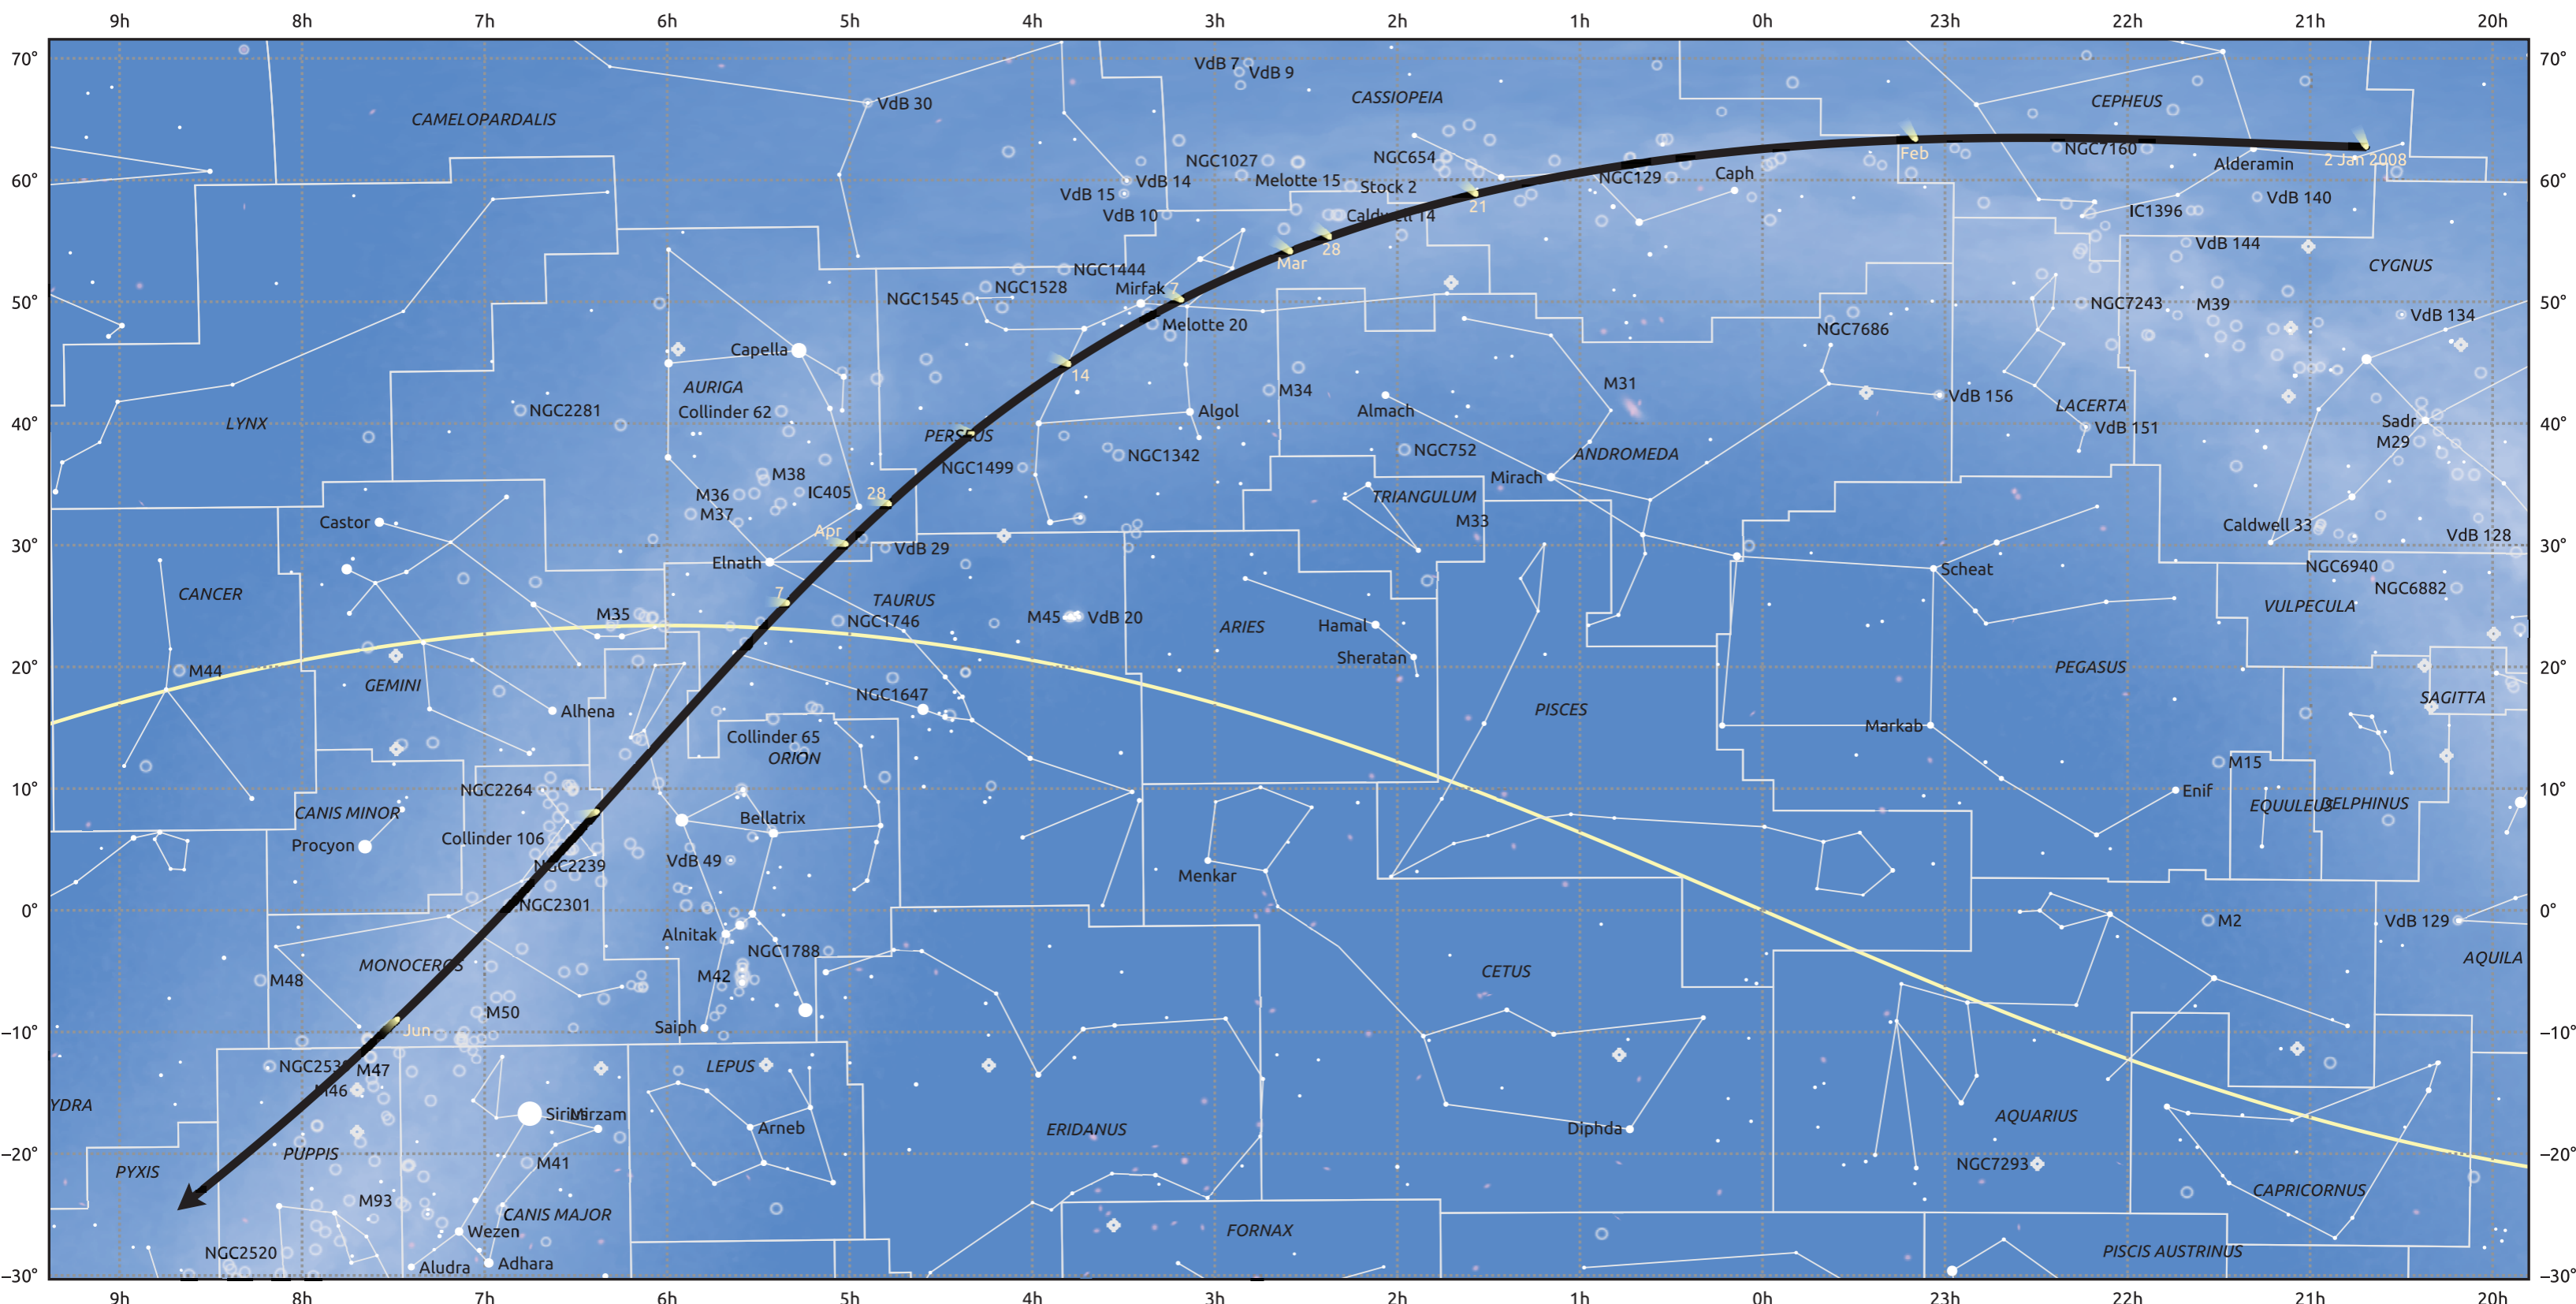

The path of C/2008 C1 (Chen-Gao) starting on 2 Jan 2008

© Dominic Ford 2011–2025. Date markers placed at midnight UTC. Downloaded from <https://in-the-sky.org>

Magnitude scale: -5.0 -4.0 -3.0 -2.0 -1.0 -2.0

Ecliptic Plane

Galaxy Bright nebula Open cluster Globular cluster Planetary nebula

Date	Mag
2008 Jan 19	13.0
2008 Feb 4	11.9
2008 Feb 22	10.8
2008 Mar 1	10.4
2008 Mar 17	9.8
2008 May 1	10.2
2008 May 14	10.8
2008 Jun 1	11.9
2008 Jun 18	12.9